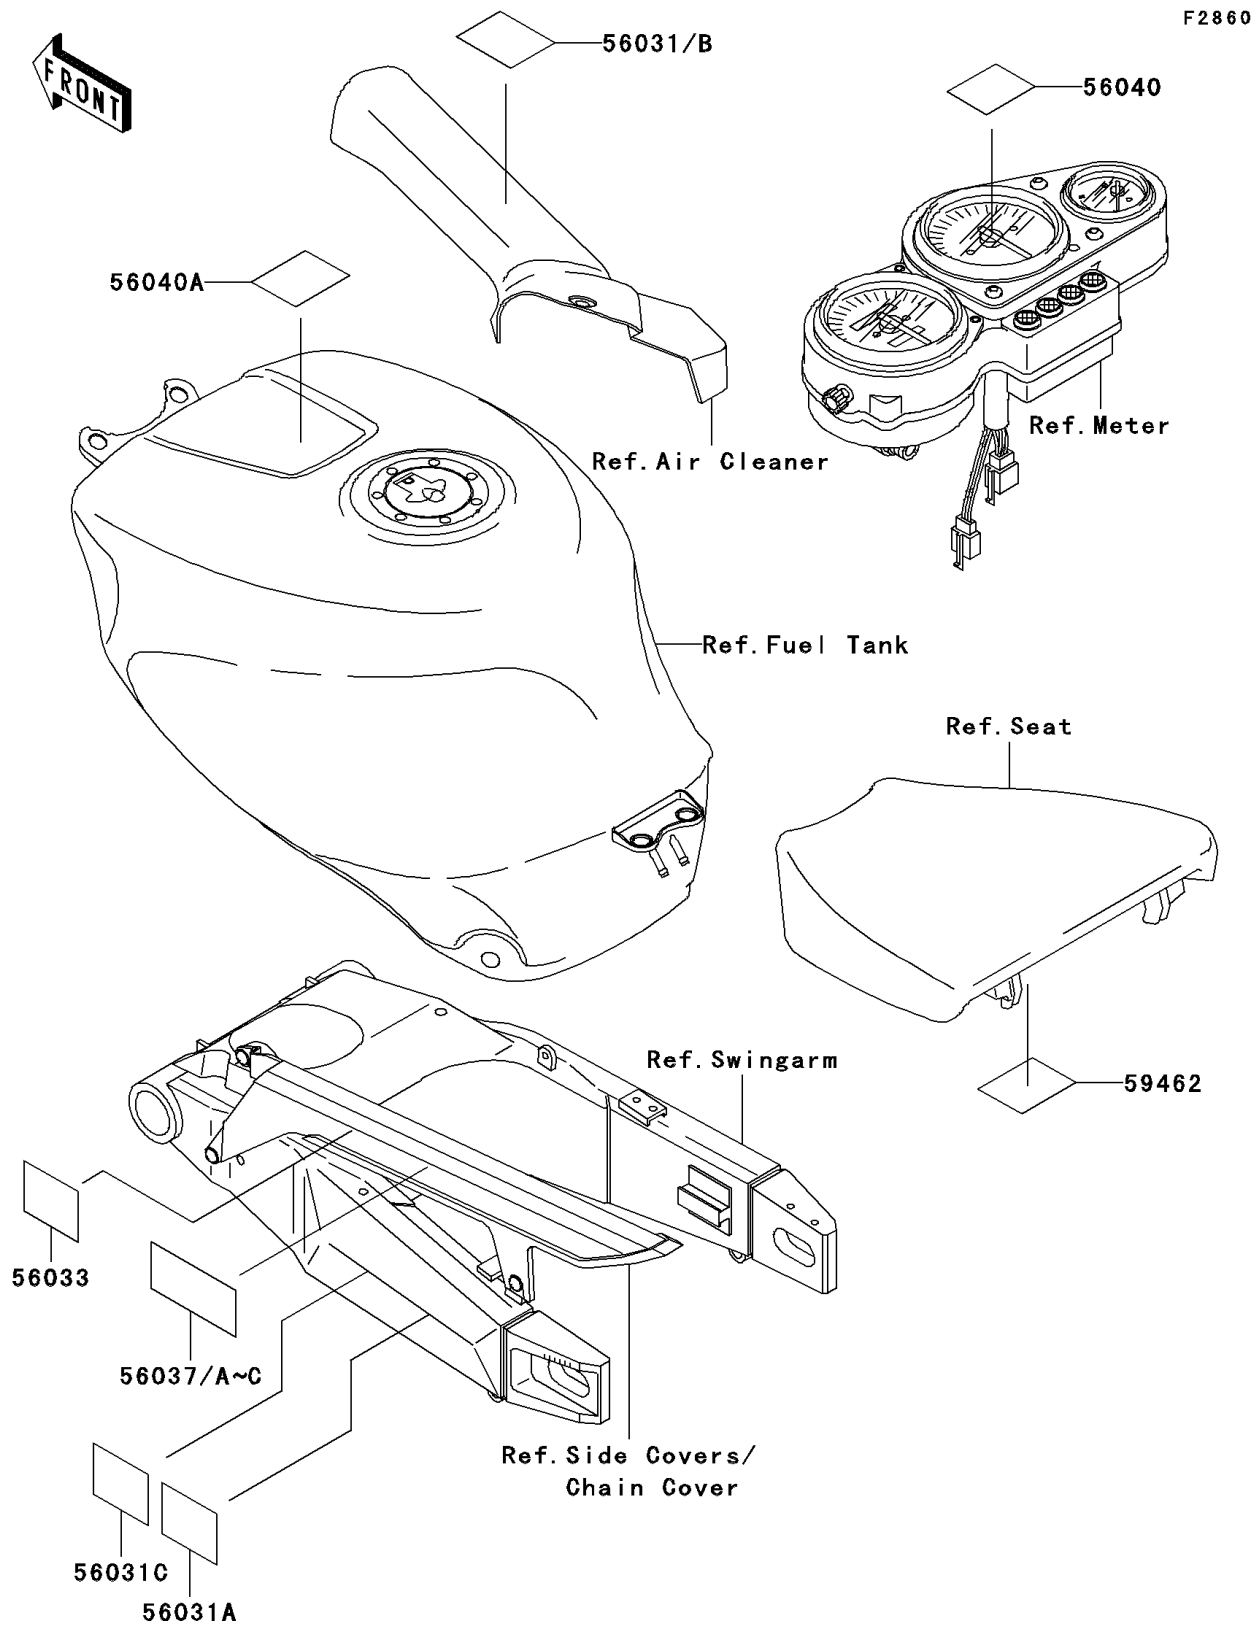

1998 Ninja® ZX™-7R PARTS DIAGRAM

Labels

1998 Ninja® ZX™-7R PARTS LIST

Labels

ITEM NAME	PART NUMBER	QUANTITY
LABEL-MANUAL,DAILY SAFETY (Ref # 56031C)	56031-1979	1
LABEL-MANUAL,CHAIN (Ref # 56033)	56033-1056	1
LABEL-MANUAL,OIL&OIL FILTER (Ref # 56031)	56031-1958	1
LABEL-MANUAL,DAILY SAFETY (Ref # 56031A)	56031-1959	1
LABEL-MANUAL,OIL&OIL FILTER (Ref # 56031B)	56031-1961	1
LABEL-SPECIFICATION,TIRE&LOAD (Ref # 56037B)	56037-1775	1
LABEL-SPECIFICATION,TIRE&LOAD (Ref # 56037C)	56037-1776	1
LABEL-WARNING,BREAK IN CAUTION (Ref # 56040)	56040-1007	1
LABEL-WARNING,EVAPO (Ref # 56040A)	56040-1121	1
LABEL-CERTIFICATION,EVAPO ROUT (Ref # 59462)	59462-1072	1