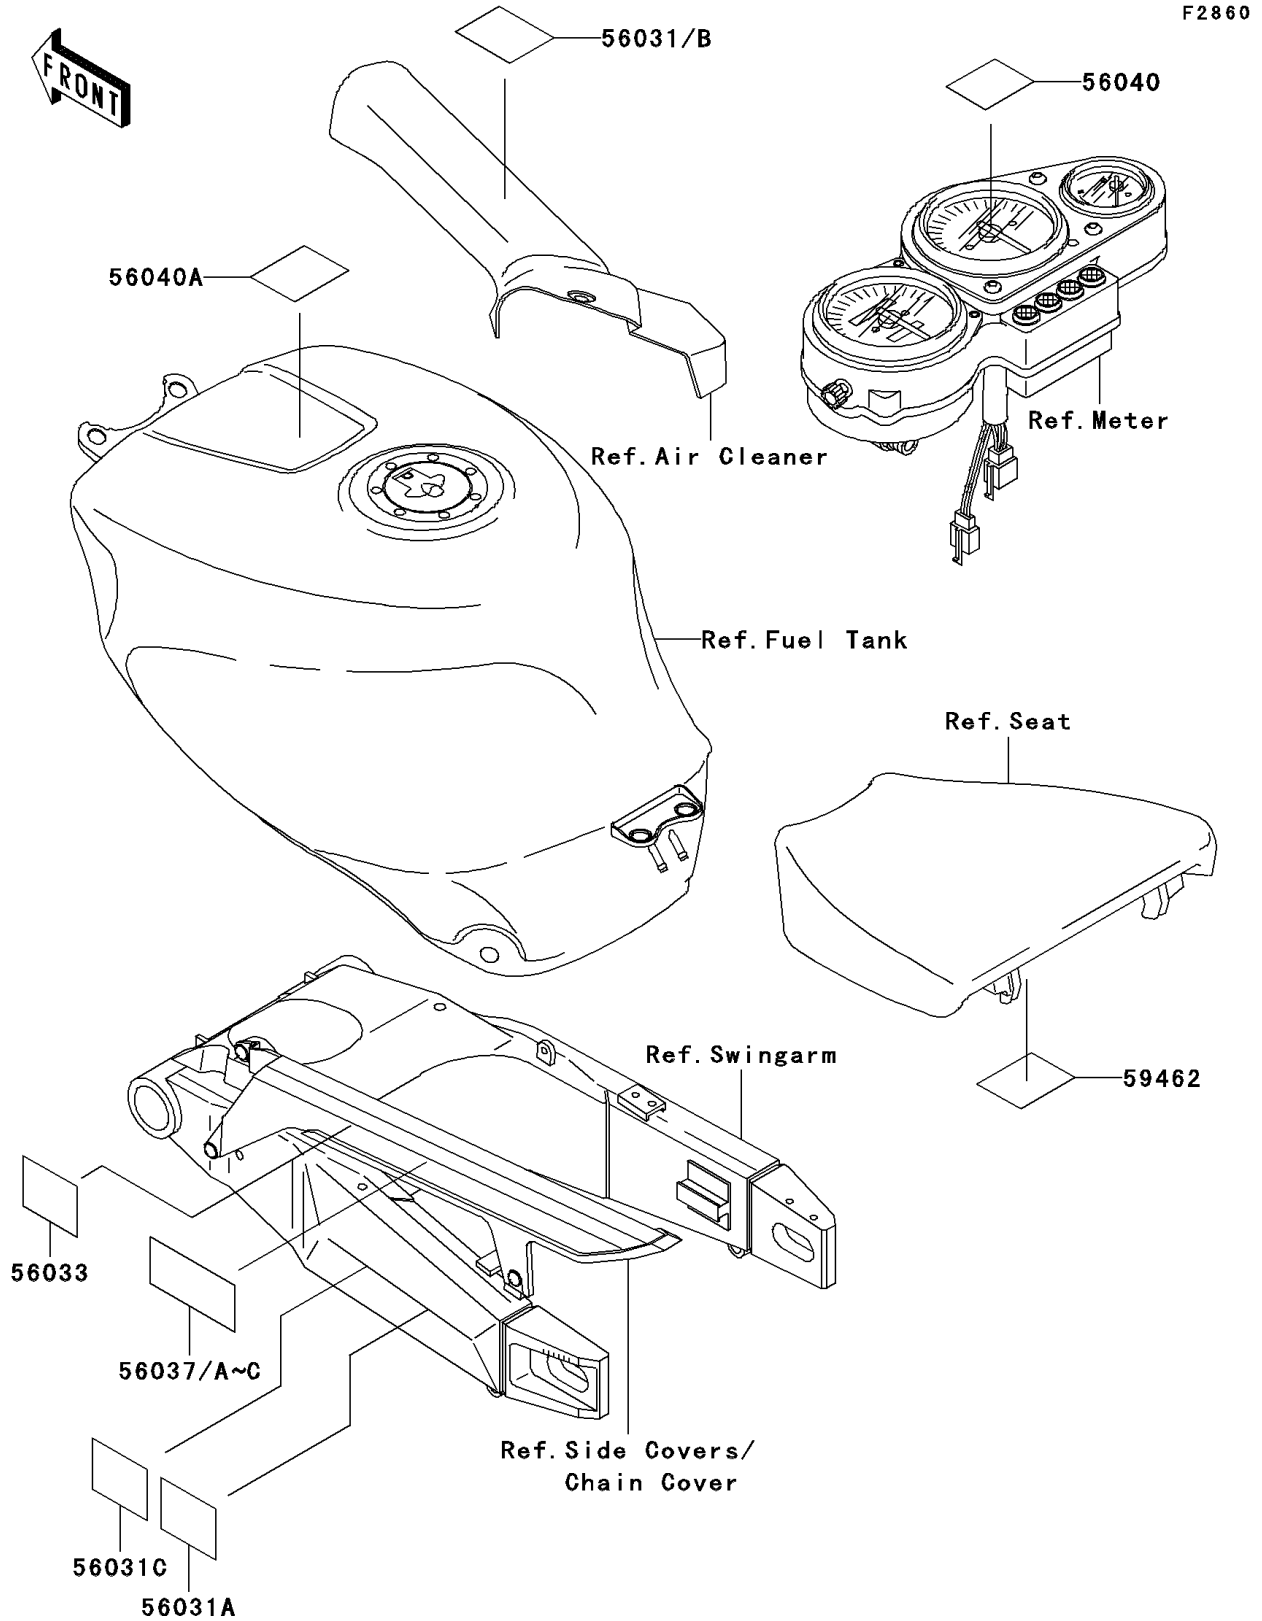

# 1997 Ninja® ZX™-7R PARTS DIAGRAM

Labels

# 1997 Ninja® ZX™-7R PARTS LIST

## Labels

ITEM NAME	PART NUMBER	QUANTITY
LABEL-MANUAL,DAILY SAFETY (Ref # 56031C)	56031-1979	1
LABEL-MANUAL,CHAIN (Ref # 56033)	56033-1056	1
LABEL-MANUAL,OIL&OIL FILTER (Ref # 56031)	56031-1958	1
LABEL-MANUAL,DAILY SAFETY (Ref # 56031A)	56031-1959	1
LABEL-MANUAL,OIL&OIL FILTER (Ref # 56031B)	56031-1961	1
LABEL-SPECIFICATION,TIRE&LOAD (Ref # 56037)	56037-1706	1
LABEL-SPECIFICATION,TIRE&LOAD (Ref # 56037A)	56037-1724	1
LABEL-WARNING,BREAK IN CAUTION (Ref # 56040)	56040-1007	1
LABEL-WARNING,EVAPO (Ref # 56040A)	56040-1121	1
LABEL-CERTIFICATION,EVAPO ROUT (Ref # 59462)	59462-1072	1