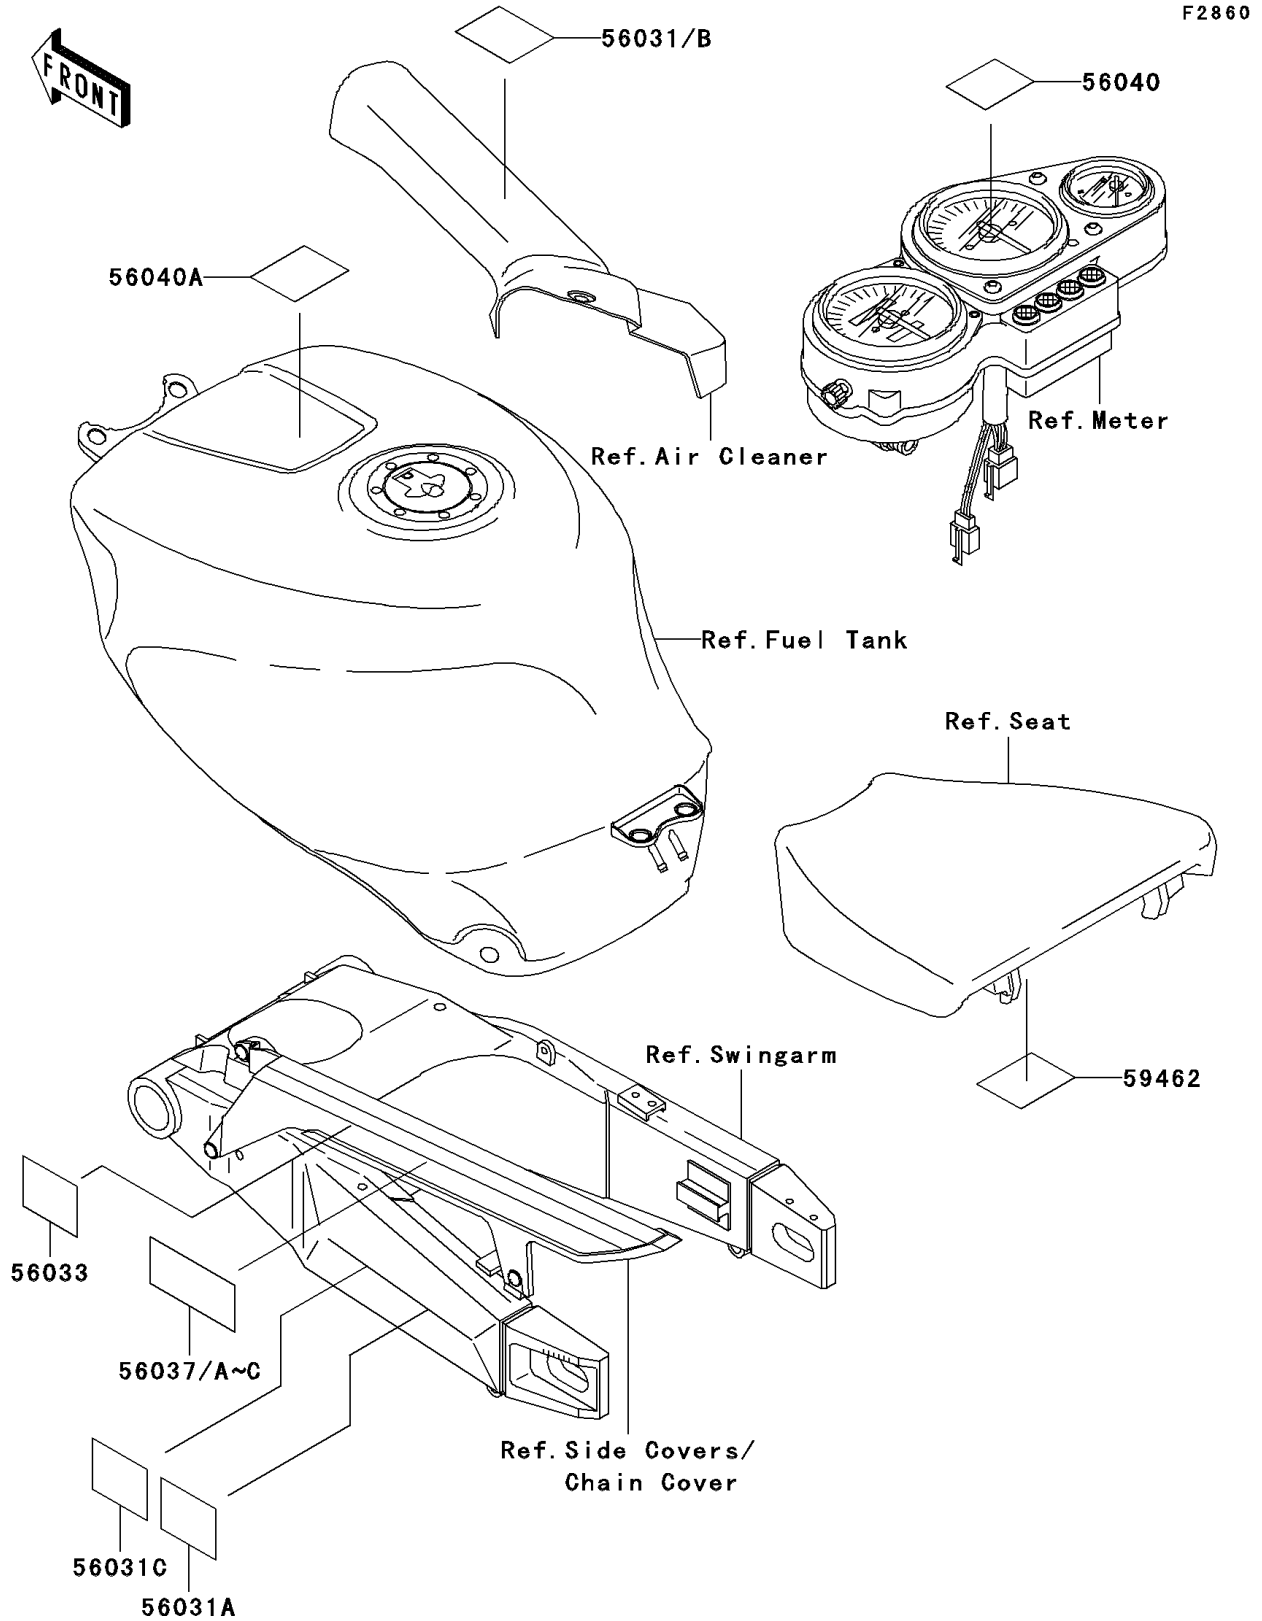

1997 Ninja® ZX™-7R PARTS DIAGRAM

Labels

1997 Ninja® ZX™-7R PARTS LIST

Labels

ITEM NAME	PART NUMBER	QUANTITY
LABEL-MANUAL,DAILY SAFETY (Ref # 56031C)	56031-1979	1
LABEL-MANUAL,CHAIN (Ref # 56033)	56033-1056	1
LABEL-MANUAL,OIL&OIL FILTER (Ref # 56031)	56031-1958	1
LABEL-MANUAL,DAILY SAFETY (Ref # 56031A)	56031-1959	1
LABEL-MANUAL,OIL&OIL FILTER (Ref # 56031B)	56031-1961	1
LABEL-SPECIFICATION,TIRE&LOAD (Ref # 56037)	56037-1706	1
LABEL-SPECIFICATION,TIRE&LOAD (Ref # 56037A)	56037-1724	1
LABEL-WARNING,BREAK IN CAUTION (Ref # 56040)	56040-1007	1
LABEL-WARNING,EVAPO (Ref # 56040A)	56040-1121	1
LABEL-CERTIFICATION,EVAPO ROUT (Ref # 59462)	59462-1072	1