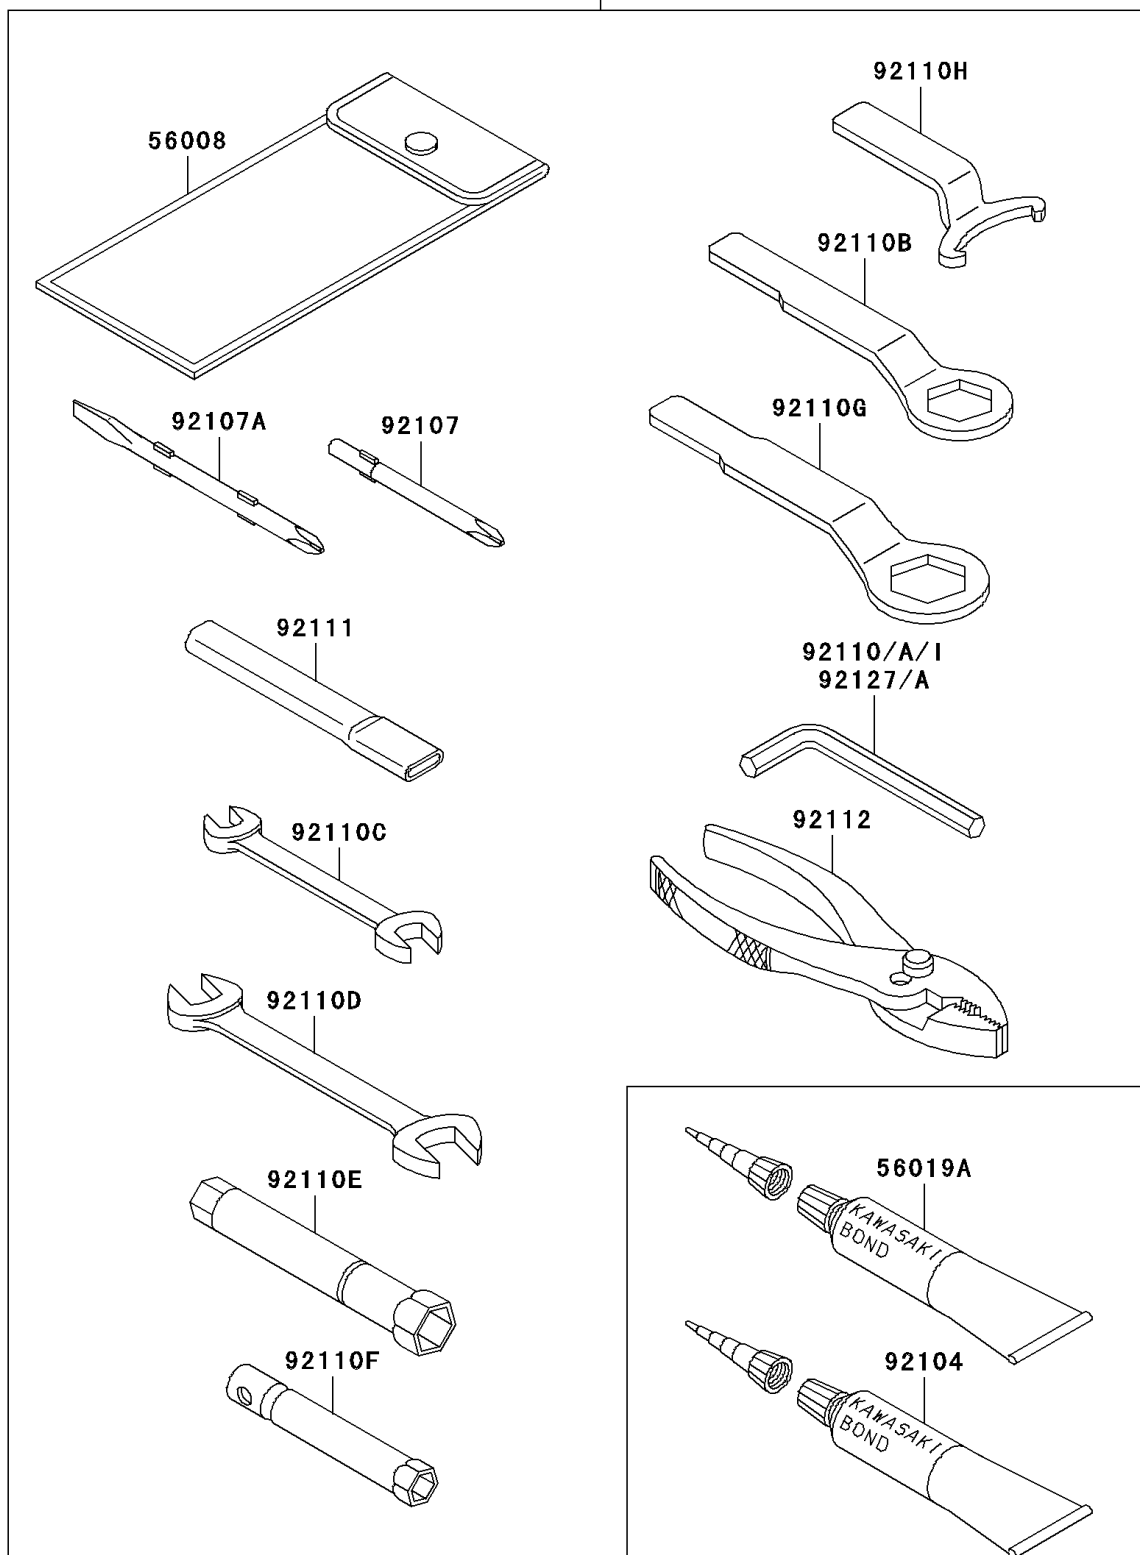

1998 Ninja® ZX™-7R PARTS DIAGRAM

Owner's Tools

56007

F2810

1998 Ninja® ZX™-7R PARTS LIST

Owner's Tools

ITEM NAME	PART NUMBER	QUANTITY
TOOL-KIT (Ref # 56007)	56007-1400	1
BAG,TOOL (Ref # 56008)	56008-006	1
THREE BOND TB1211,HT/RS,WHITE (Ref # 56019A)	56019-120	1
GASKET-LIQUID,TUBE,100G,BLACK (Ref # 92104)	92104-1003	1
TOOL-DRIVER,#3PHILLIPS (Ref # 92107)	92107-005	1
TOOL-DRIVER,#2PHILLIPS&SLOT (Ref # 92107A)	92107-1051	1
TOOL-WRENCH,ALLEN,5MM (Ref # 92110)	92110-1015	1
TOOL-WRENCH,ALLEN,3MM (Ref # 92110A)	92110-1140	1
TOOL-WRENCH,BOX END,27MM (Ref # 92110B)	92110-1147	1
TOOL-WRENCH,OPEN END,10X12 (Ref # 92110C)	92110-1152	1
TOOL-WRENCH,OPEN END,14X17 (Ref # 92110D)	92110-1153	1
TOOL-WRENCH,BOX,16MM (Ref # 92110E)	92110-1154	1
TOOL-WRENCH,BOX,10MM (Ref # 92110F)	92110-1156	1
TOOL-WRENCH,BOX END,32MM (Ref # 92110G)	92110-1161	1
TOOL-WRENCH,LEVER (Ref # 92110H)	92110-1184	1
TOOL-WRENCH,ALLEN,4MM (Ref # 92110I)	92110-3703	1
TOOL-BAR,BOX END WRENCH (Ref # 92111)	92111-1052	1
TOOL-PLIERS (Ref # 92112)	92112-003	1
TOOL-WRENCH,ALLEN,8MM (Ref # 92127)	92127-002	1
TOOL-WRENCH,ALLEN,6MM (Ref # 92127A)	92127-003	1