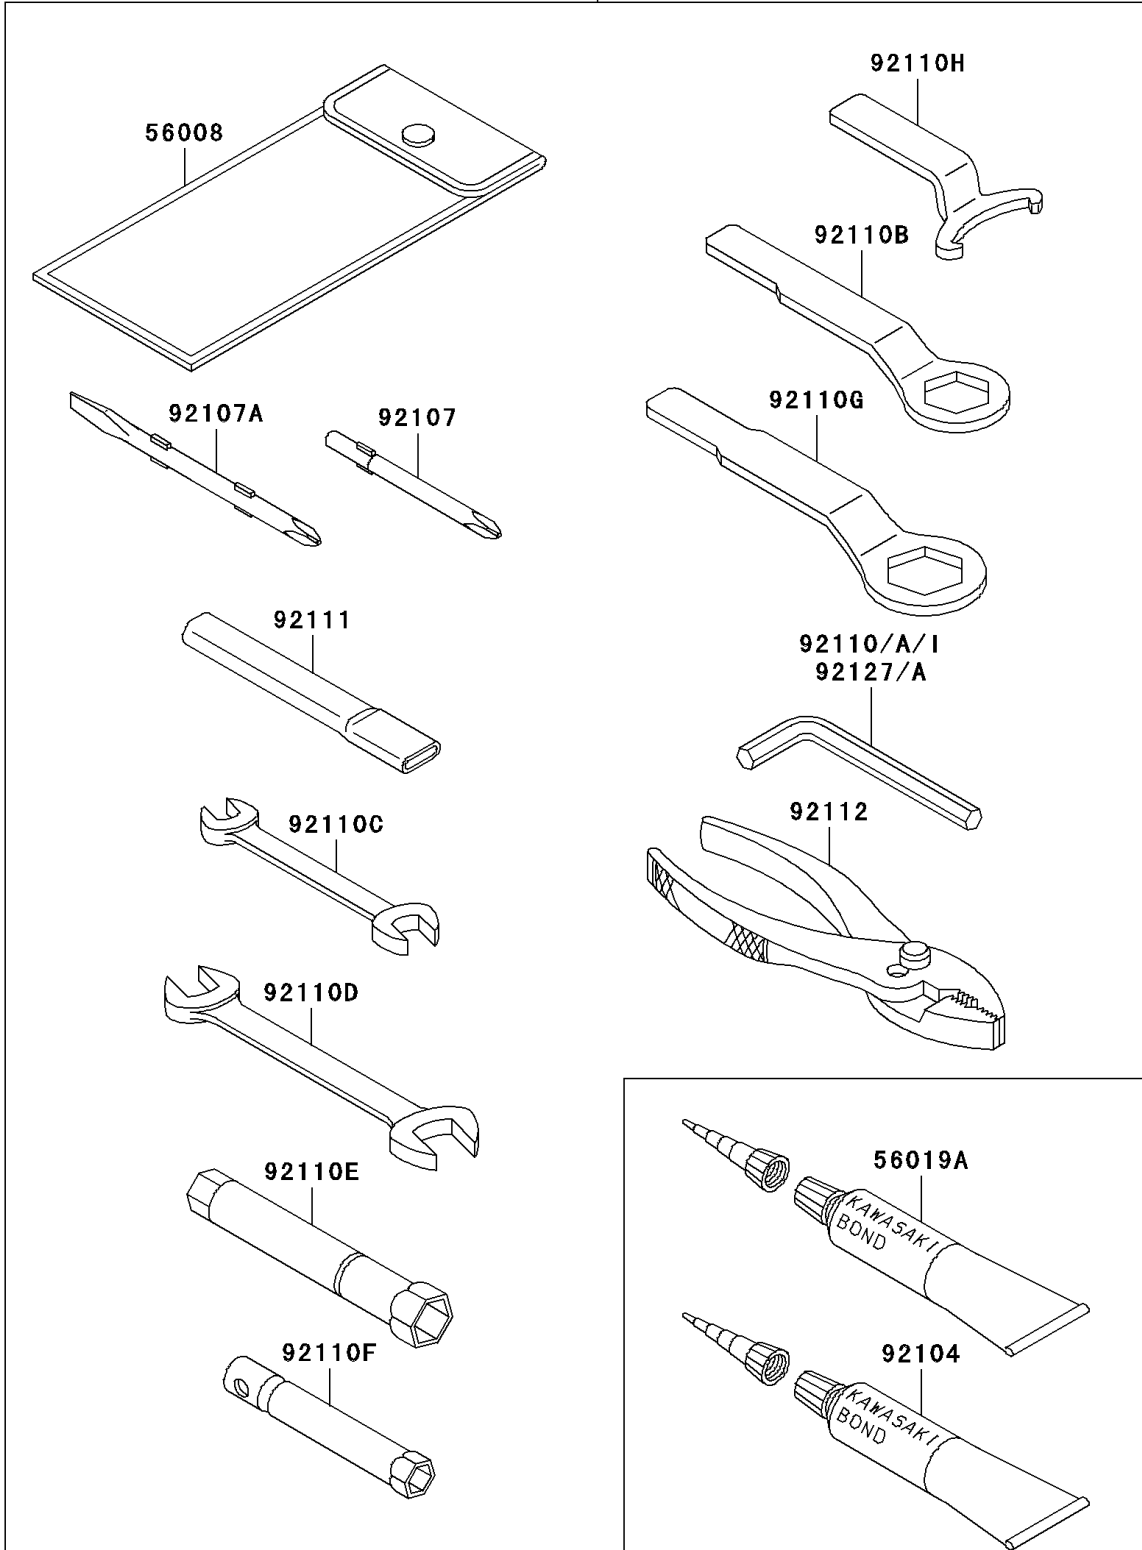

1997 Ninja® ZX™-7R PARTS DIAGRAM

Owner's Tools

56007

F2810

1997 Ninja® ZX™ -7R PARTS LIST

Owner's Tools

ITEM NAME	PART NUMBER	QUANTITY
TOOL-KIT (Ref # 56007)	56007-1400	1
BAG,TOOL (Ref # 56008)	56008-006	1
THREE BOND TB1211,HT/RS,WHITE (Ref # 56019A)	56019-120	1
GASKET-LIQUID,TUBE,100G,BLACK (Ref # 92104)	92104-1003	1
TOOL-DRIVER,#3PHILLIPS (Ref # 92107)	92107-005	1
TOOL-DRIVER,#2PHILLIPS&SLOT (Ref # 92107A)	92107-1051	1
TOOL-WRENCH,ALLEN,5MM (Ref # 92110)	92110-1015	1
TOOL-WRENCH,ALLEN,3MM (Ref # 92110A)	92110-1140	1
TOOL-WRENCH,BOX END,27MM (Ref # 92110B)	92110-1147	1
TOOL-WRENCH,OPEN END,10X12 (Ref # 92110C)	92110-1152	1
TOOL-WRENCH,OPEN END,14X17 (Ref # 92110D)	92110-1153	1
TOOL-WRENCH,BOX,16MM (Ref # 92110E)	92110-1154	1
TOOL-WRENCH,BOX,10MM (Ref # 92110F)	92110-1156	1
TOOL-WRENCH,BOX END,32MM (Ref # 92110G)	92110-1161	1
TOOL-WRENCH,LEVER (Ref # 92110H)	92110-1184	1
TOOL-WRENCH,ALLEN,4MM (Ref # 92110I)	92110-3703	1
TOOL-BAR,BOX END WRENCH (Ref # 92111)	92111-1052	1
TOOL-PLIERS (Ref # 92112)	92112-003	1
TOOL-WRENCH,ALLEN,8MM (Ref # 92127)	92127-002	1
TOOL-WRENCH,ALLEN,6MM (Ref # 92127A)	92127-003	1