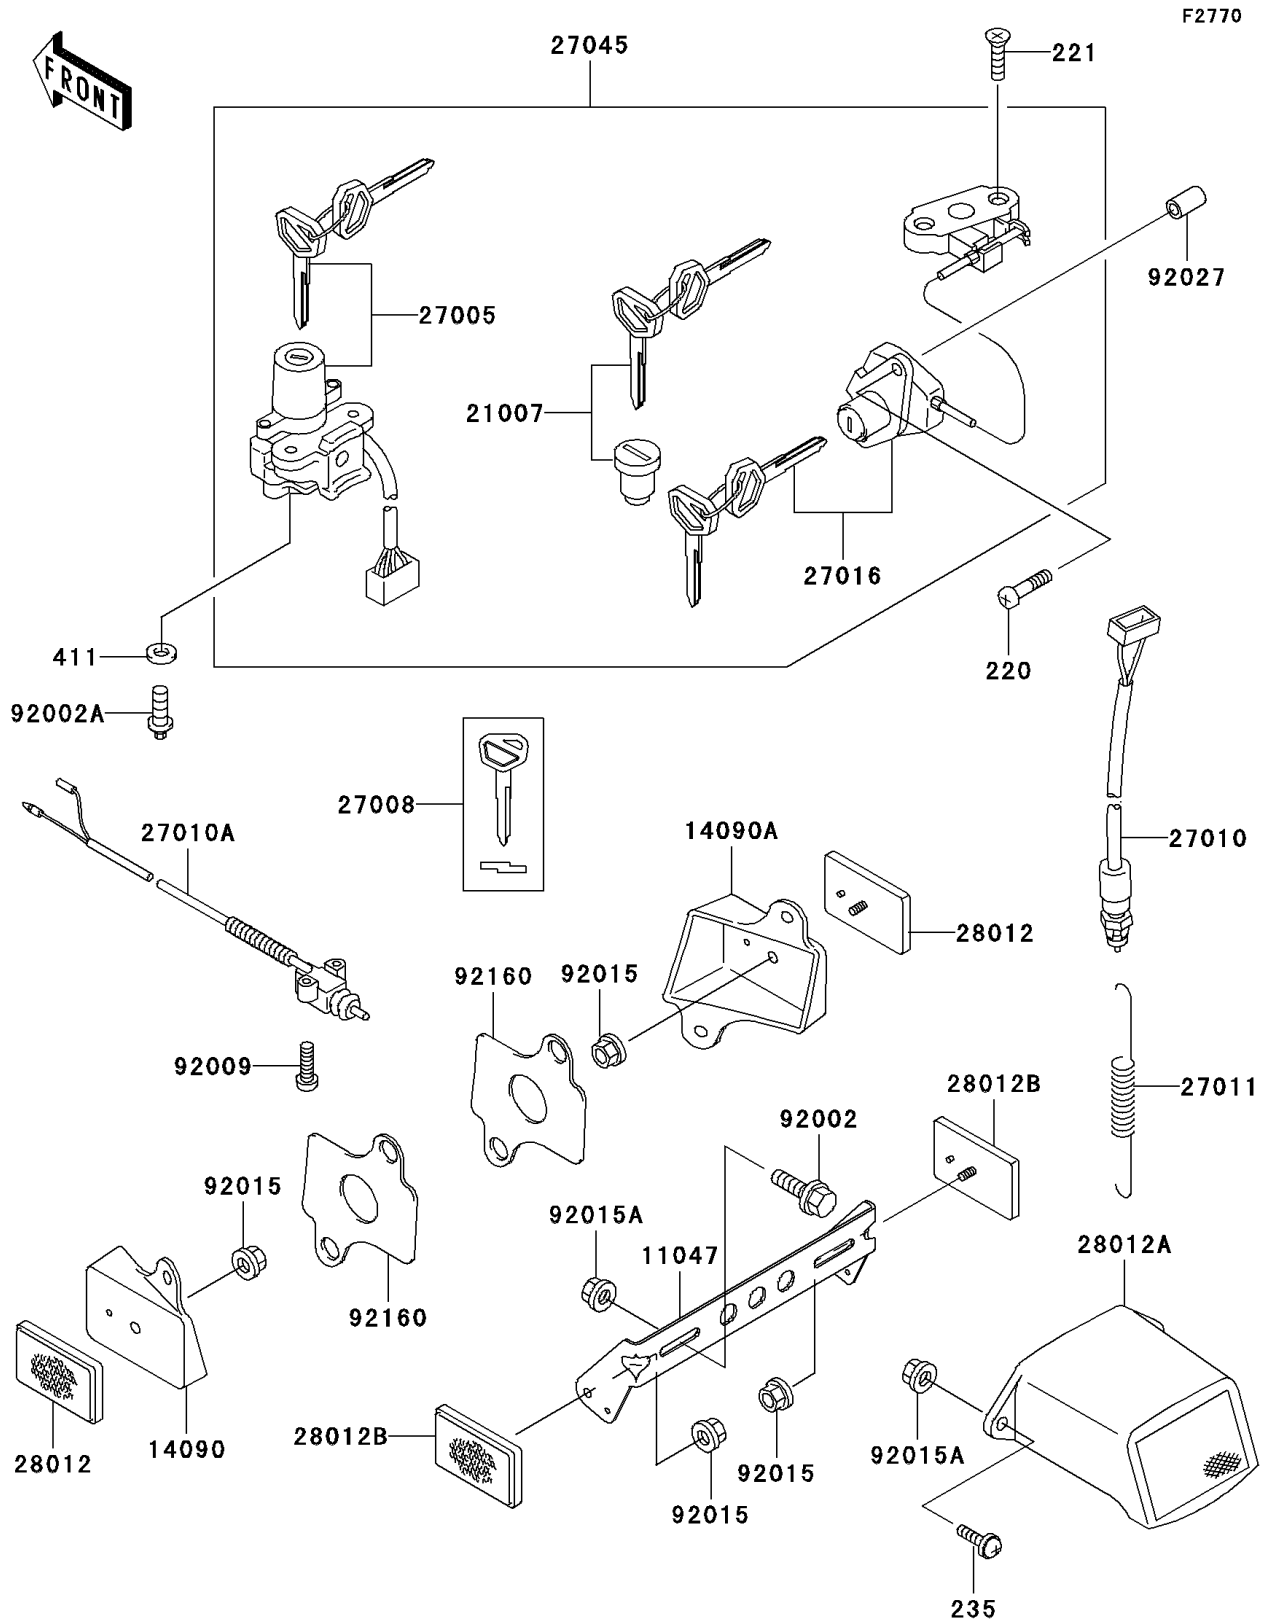

1998 Ninja® ZX™-7R PARTS DIAGRAM

Ignition Switch/Locks/Reflectors

1998 Ninja® ZX™-7R PARTS LIST

Ignition Switch/Locks/Reflectors

| ITEM NAME | PART NUMBER | QUANTITY |
|--|-------------|----------|
| SCREW-PAN-CROS,6X30,BLACK (Ref # 220) | 220C0630 | 1 |
| SCREW-CSK-CROS,6X20 (Ref # 221) | 221B0620 | 1 |
| SCREW-PAN-WP-CROS (Ref # 235) | 235C0620 | 1 |
| WASHER-PLAIN,6MM (Ref # 411) | 411E0600 | 1 |
| BRACKET,REFLECTOR (Ref # 11047) | 11047-1470 | 1 |
| COVER,REFLECTOR,FR,LH (Ref # 14090) | 14090-1377 | 1 |
| COVER,REFLECTOR,FR,RH (Ref # 14090A) | 14090-1378 | 1 |
| ROTOR,LOCK,TANK CAP (Ref # 21007) | 21007-5035 | 1 |
| SWITCH-ASSY-IGNITION (Ref # 27005) | 27005-1199 | 1 |
| KEY-LOCK,BLANK (Ref # 27008) | 27008-1170 | 1 |
| SWITCH,BRAKE LAMP (Ref # 27010) | 27010-1152 | 1 |
| SWITCH,SIDE STAND (Ref # 27010A) | 27010-1222 | 1 |
| SPRING,BRAKE LAMP SWITCH (Ref # 27011) | 27011-011 | 1 |
| LOCK-ASSY,SEAT (Ref # 27016) | 27016-5219 | 1 |
| SWITCH-ASSY (Ref # 27045) | 27045-5020 | 1 |
| REFLECTOR-REFLEX (Ref # 28012) | 28012-1003 | 1 |
| REFLECTOR-REFLEX,RR (Ref # 28012A) | 28012-1066 | 1 |
| REFLECTOR-REFLEX,RR (Ref # 28012B) | 28012-1078 | 1 |
| BOLT,6X12 (Ref # 92002) | 92002-1132 | 1 |
| BOLT,TORX,6X16 (Ref # 92002A) | 92002-1333 | 1 |
| SCREW,5X20 (Ref # 92009) | 92009-1459 | 1 |
| NUT,FLANGED,5MM (Ref # 92015) | 92015-1259 | 1 |
| NUT,FLANGED,6MM (Ref # 92015A) | 92015-1367 | 1 |
| COLLAR,6.8X10X12 (Ref # 92027) | 92027-162 | 1 |
| DAMPER,REFLECTOR (Ref # 92160) | 92160-1486 | 1 |