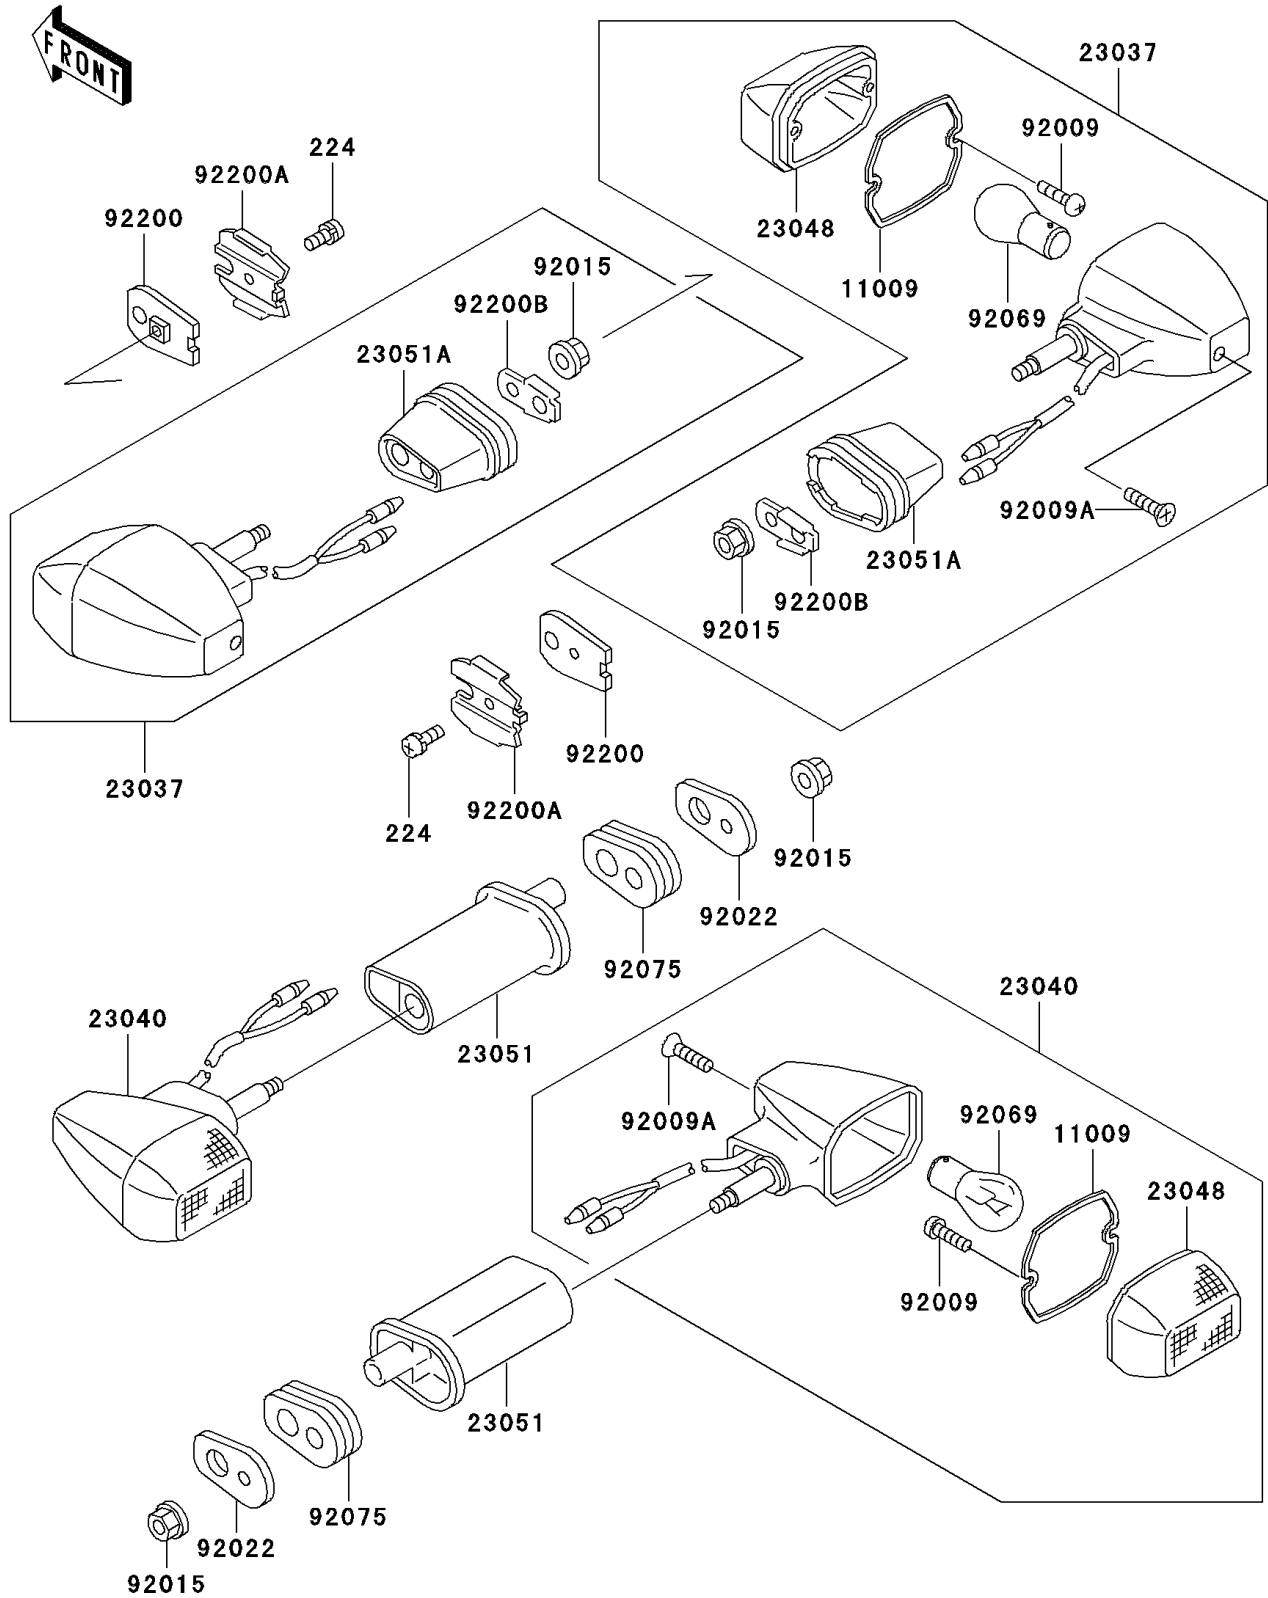

1998 Ninja® ZX™-7R PARTS DIAGRAM

Turn Signals

F2730

1998 Ninja® ZX™-7R PARTS LIST

Turn Signals

ITEM NAME	PART NUMBER	QUANTITY
SCREW-PAN-WP-CROS,4X8 (Ref # 224)	224C0408	1
GASKET,SIGNAL LAMP (Ref # 11009)	11009-1402	1
LAMP-ASSY-SIGNAL,FR (Ref # 23037)	23037-1257	1
LAMP-SIGNAL,RR (Ref # 23040)	23040-1195	1
LENS-SIGNAL LAMP (Ref # 23048)	23048-1054	1
BRACKET-SIGNAL LAMP (Ref # 23051)	23051-1164	1
BRACKET-SIGNAL LAMP,FR (Ref # 23051A)	23051-1207	1
SCREW,TAPPING,3X16 (Ref # 92009)	92009-1115	1
SCREW,TAPPING,4X20 (Ref # 92009A)	92009-1304	1
NUT,FLANGED,6MM (Ref # 92015)	92015-1367	1
WASHER,SIGNAL LAMP (Ref # 92022)	92022-1672	1
BULB,12V 32CP(23W) (Ref # 92069)	92069-055	1
DAMPER,SIGNAL LAMP (Ref # 92075)	92075-1698	1
WASHER,SIGNAL LAMP (Ref # 92200)	92200-1015	1
WASHER,SIGNAL LAMP (Ref # 92200A)	92200-1016	1
WASHER (Ref # 92200B)	92200-1021	1