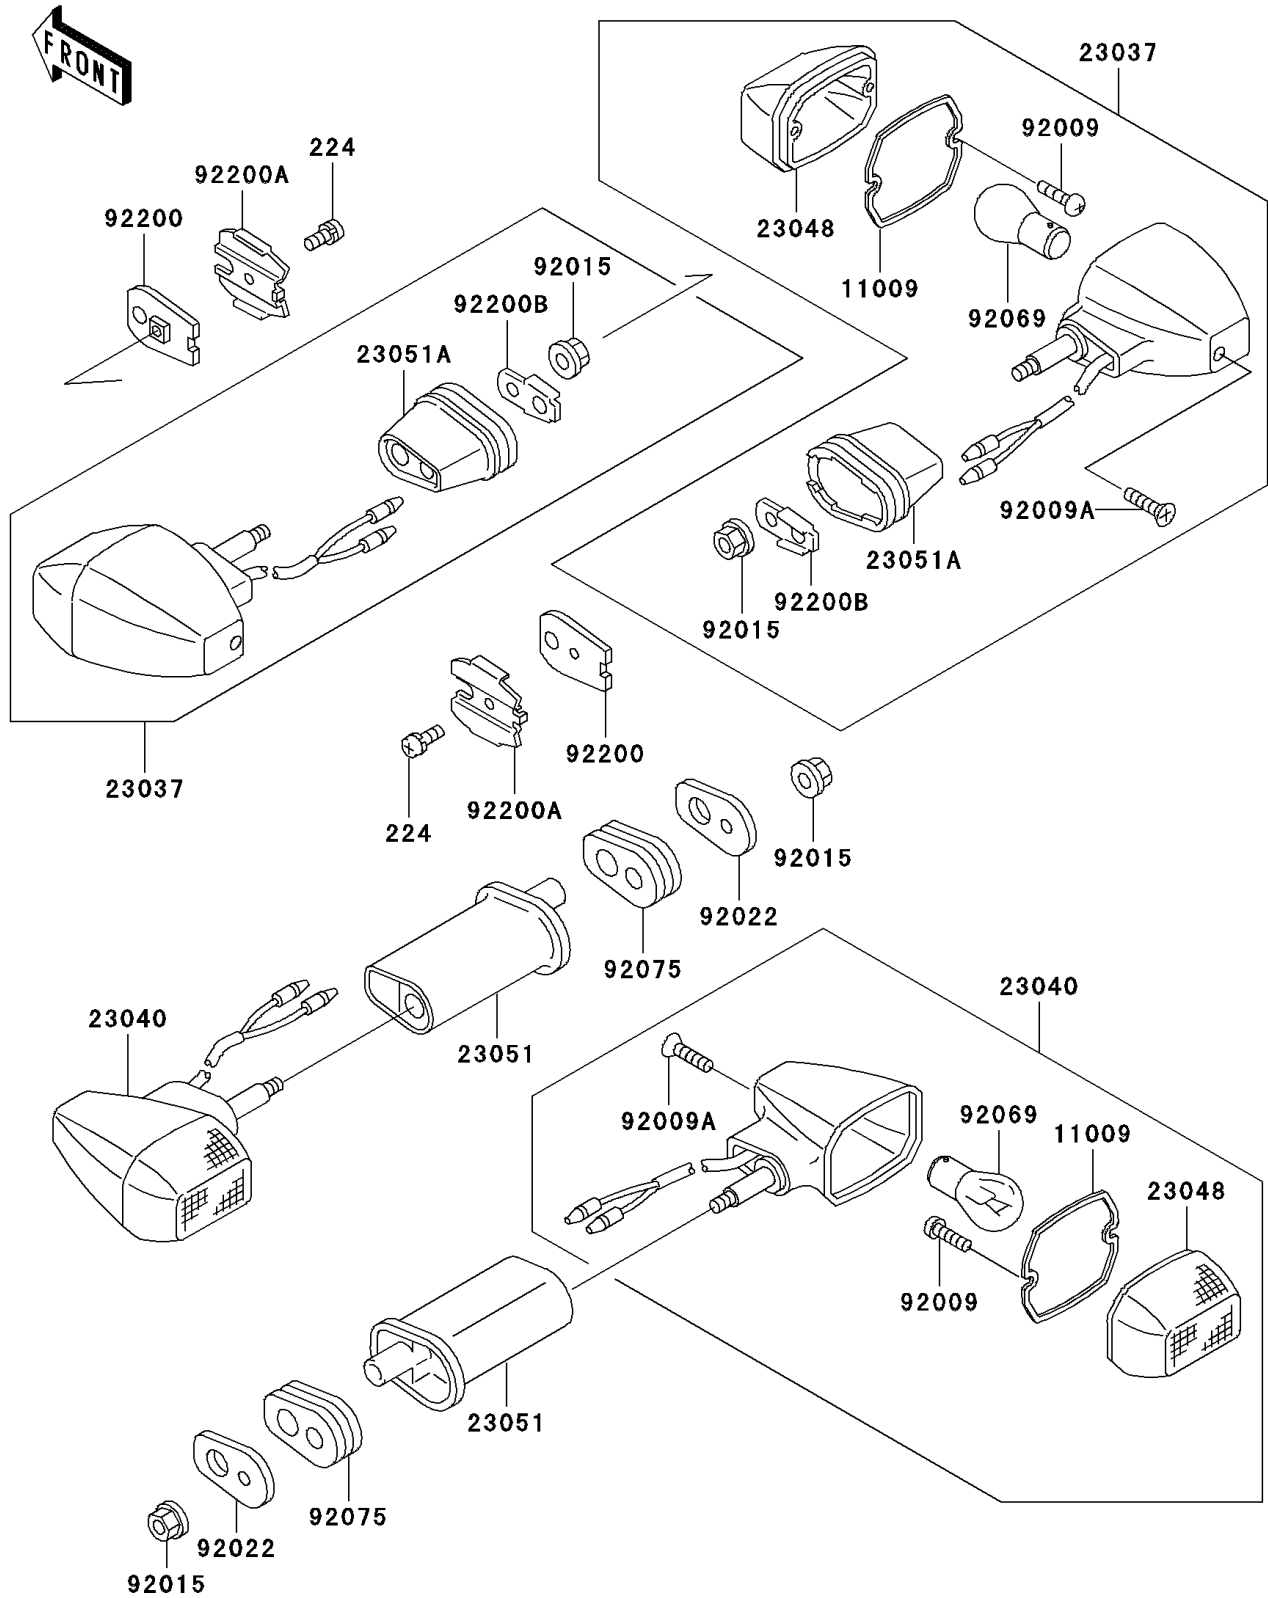

## 1997 Ninja® ZX™-7R PARTS DIAGRAM

Turn Signals

F2730

## 1997 Ninja® ZX™-7R PARTS LIST

Turn Signals

ITEM NAME	PART NUMBER	QUANTITY
SCREW-PAN-WP-CROS,4X8 (Ref # 224)	224C0408	1
GASKET,SIGNAL LAMP (Ref # 11009)	11009-1402	1
LAMP-ASSY-SIGNAL,FR (Ref # 23037)	23037-1257	1
LAMP-SIGNAL,RR (Ref # 23040)	23040-1195	1
LENS-SIGNAL LAMP (Ref # 23048)	23048-1054	1
BRACKET-SIGNAL LAMP (Ref # 23051)	23051-1164	1
BRACKET-SIGNAL LAMP,FR (Ref # 23051A)	23051-1207	1
SCREW,TAPPING,3X16 (Ref # 92009)	92009-1115	1
SCREW,TAPPING,4X20 (Ref # 92009A)	92009-1304	1
NUT,FLANGED,6MM (Ref # 92015)	92015-1367	1
WASHER,SIGNAL LAMP (Ref # 92022)	92022-1672	1
BULB,12V 32CP(23W) (Ref # 92069)	92069-055	1
DAMPER,SIGNAL LAMP (Ref # 92075)	92075-1698	1
WASHER,SIGNAL LAMP (Ref # 92200)	92200-1015	1
WASHER,SIGNAL LAMP (Ref # 92200A)	92200-1016	1
WASHER (Ref # 92200B)	92200-1021	1