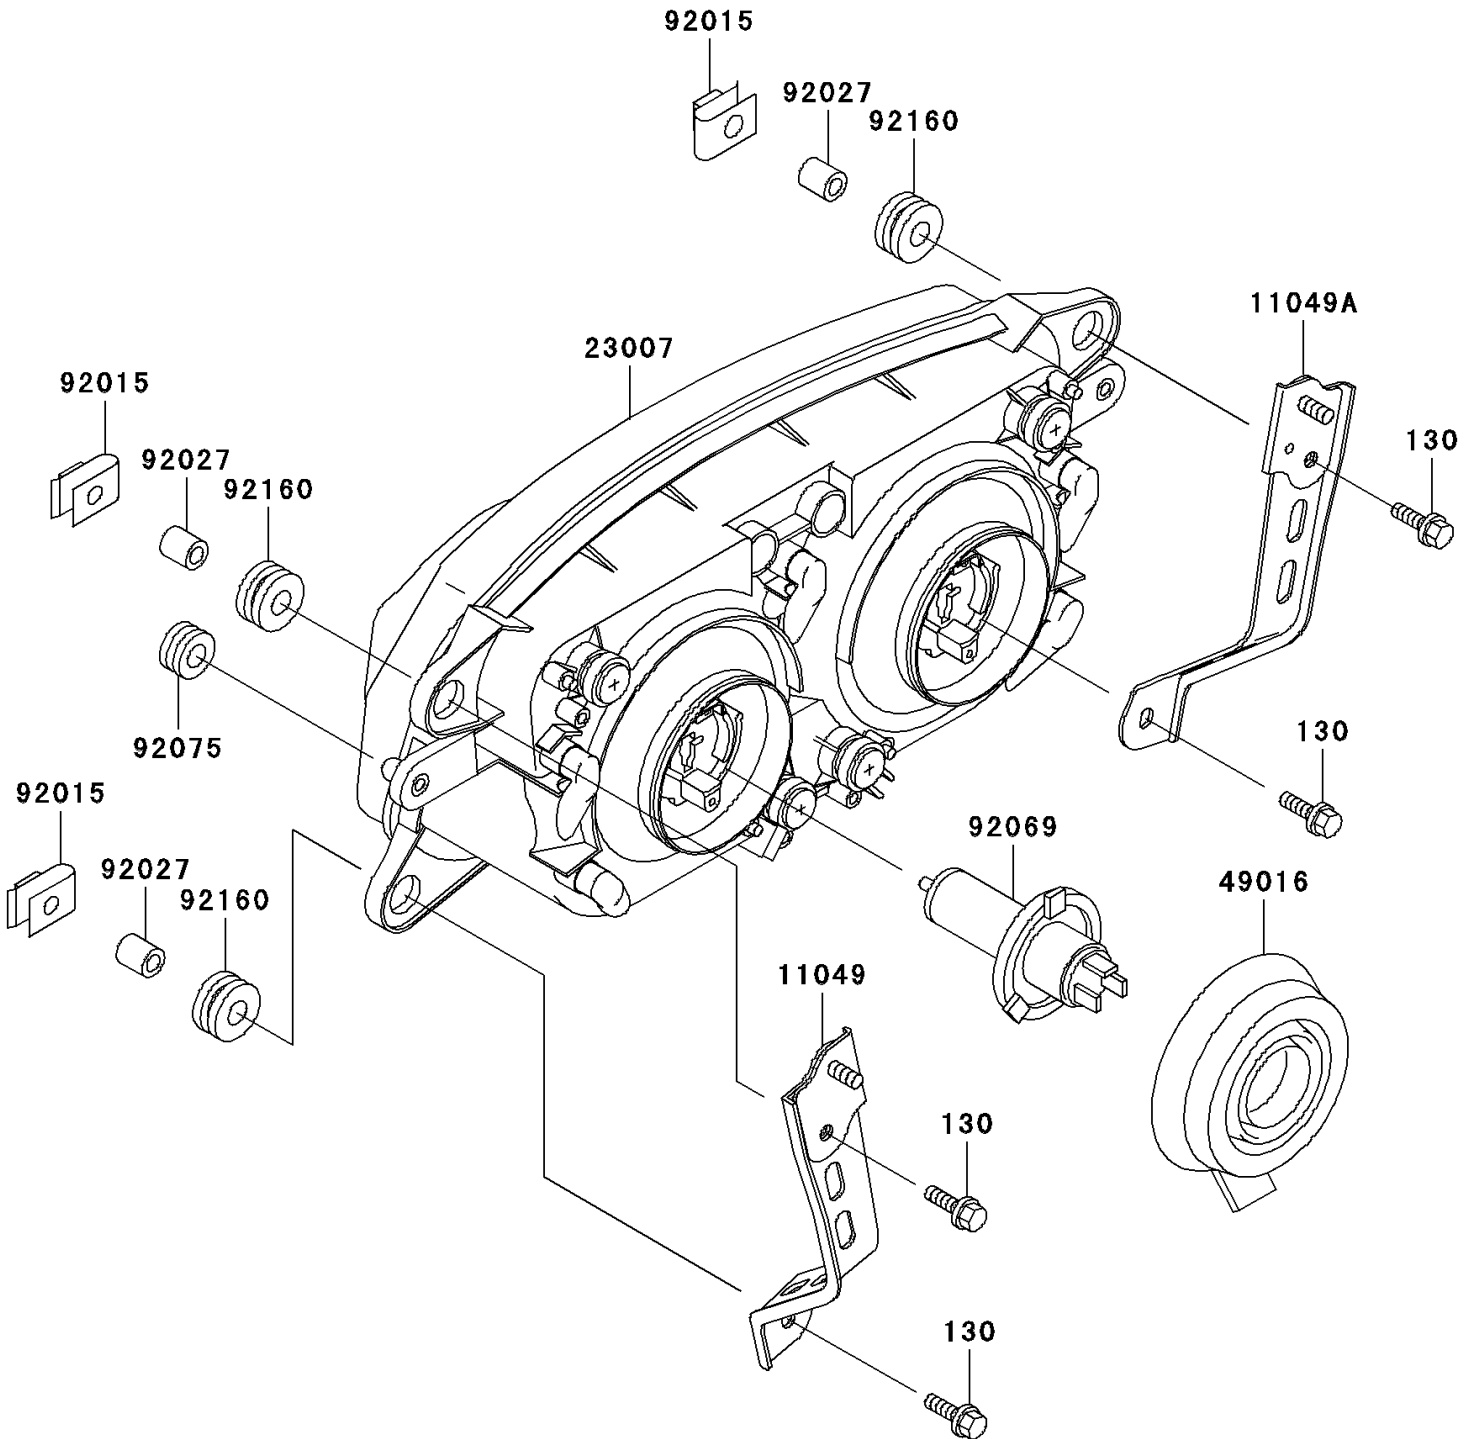

## 1998 Ninja® ZX™-7R PARTS DIAGRAM

Headlight(s)

F2710

## 1998 Ninja® ZX™-7R PARTS LIST

Headlight(s)

ITEM NAME	PART NUMBER	QUANTITY
BOLT-FLANGED,6X25 (Ref # 130)	130J0625	1
BRACKET,HEAD LAMP,LH (Ref # 11049)	11049-1340	1
BRACKET,HEAD LAMP,RH (Ref # 11049A)	11049-1341	1
LENS-COMP,HEAD LAMP (Ref # 23007)	23007-1336	1
COVER-SEAL,HEAD LAMP SOCKET (Ref # 49016)	49016-1137	1
NUT,6MM (Ref # 92015)	92015-1094	1
COLLAR,6.8X10X12 (Ref # 92027)	92027-162	1
BULB,12V 45/45W,H4 (Ref # 92069)	92069-1104	1
DAMPER (Ref # 92075)	92075-1912	1
DAMPER (Ref # 92160)	92160-1162	1