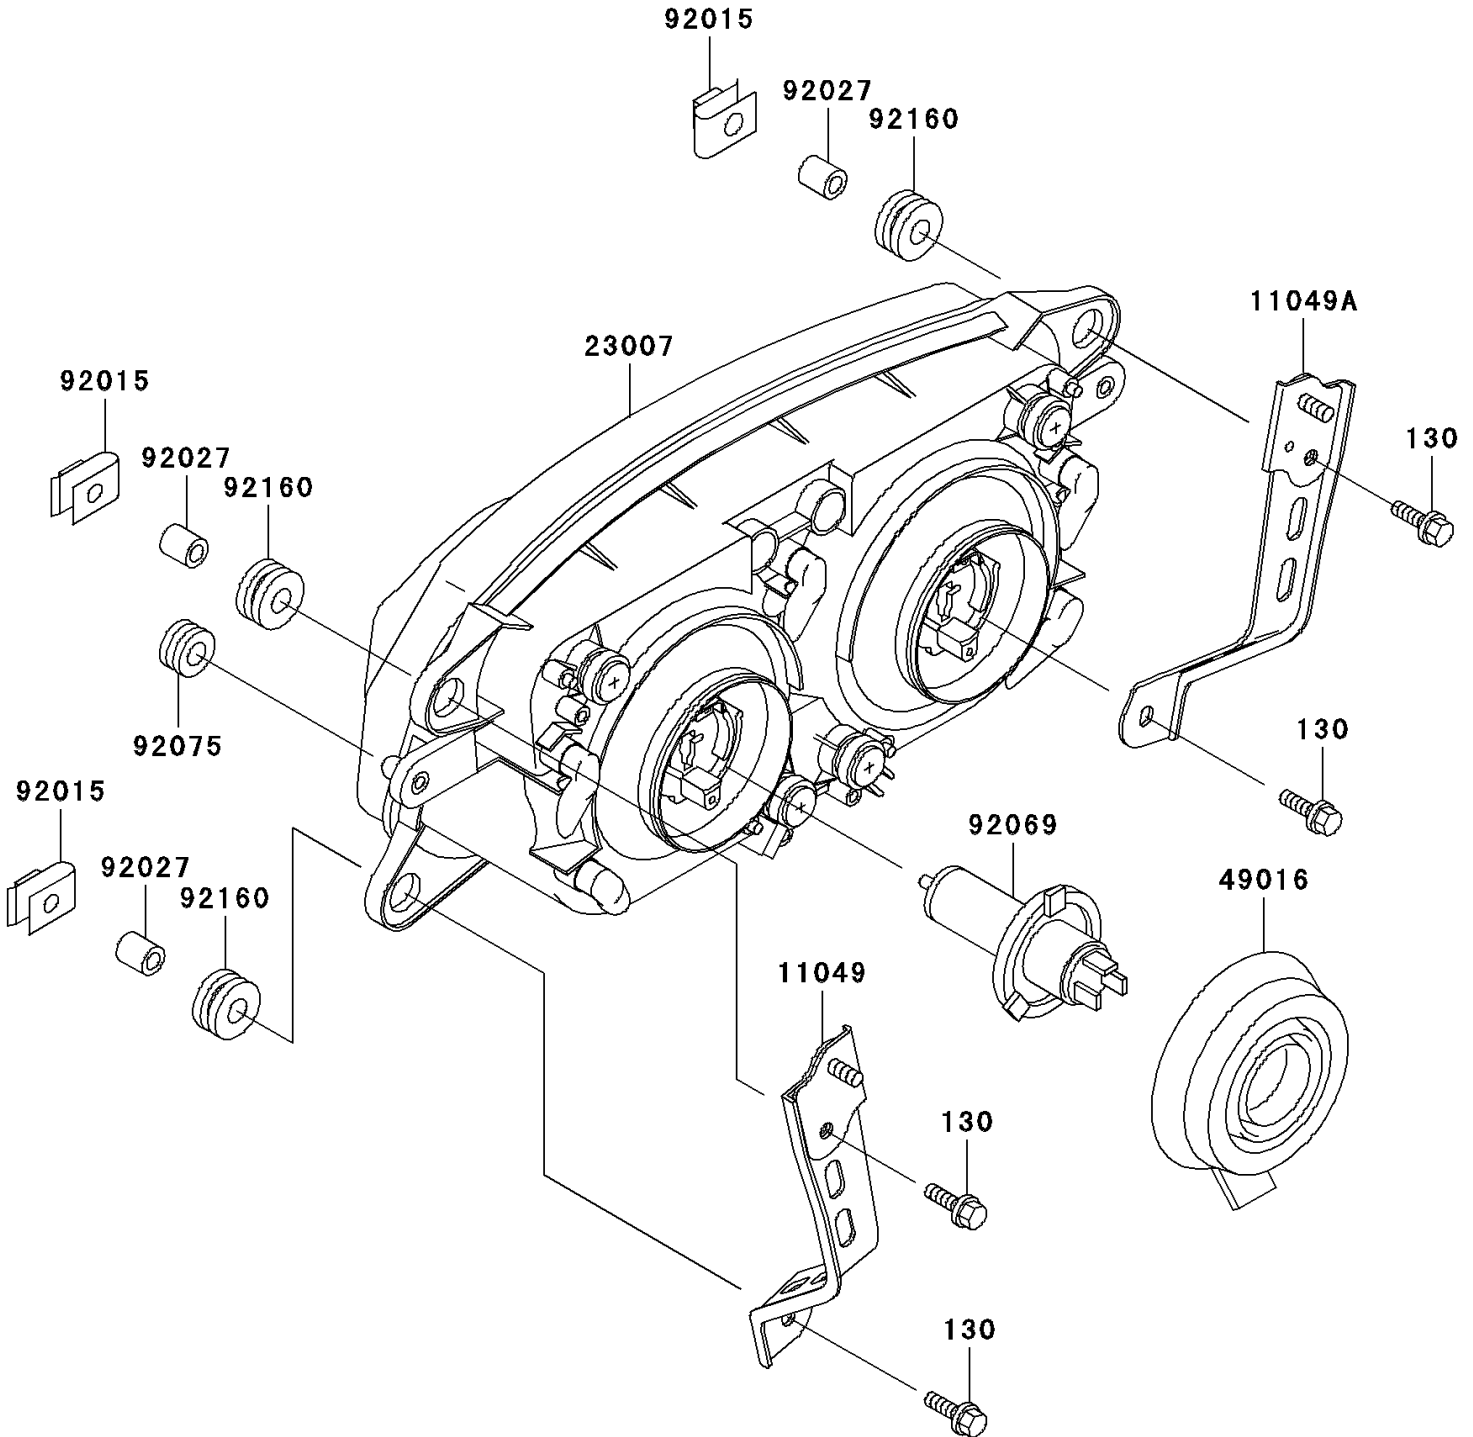

1997 Ninja® ZX™-7R PARTS DIAGRAM

Headlight(s)

F2710

1997 Ninja® ZX™ -7R PARTS LIST

Headlight(s)

ITEM NAME	PART NUMBER	QUANTITY
BOLT-FLANGED,6X25 (Ref # 130)	130J0625	4
BRACKET,HEAD LAMP,LH (Ref # 11049)	11049-1340	1
BRACKET,HEAD LAMP,RH (Ref # 11049A)	11049-1341	1
LENS-COMP,HEAD LAMP (Ref # 23007)	23007-1336	1
COVER-SEAL,HEAD LAMP SOCKET (Ref # 49016)	49016-1137	2
NUT,6MM (Ref # 92015)	92015-1094	4
COLLAR,6.8X10X12 (Ref # 92027)	92027-162	4
BULB,12V 45/45W,H4 (Ref # 92069)	92069-1104	2
DAMPER (Ref # 92075)	92075-1912	2
DAMPER (Ref # 92160)	92160-1162	4