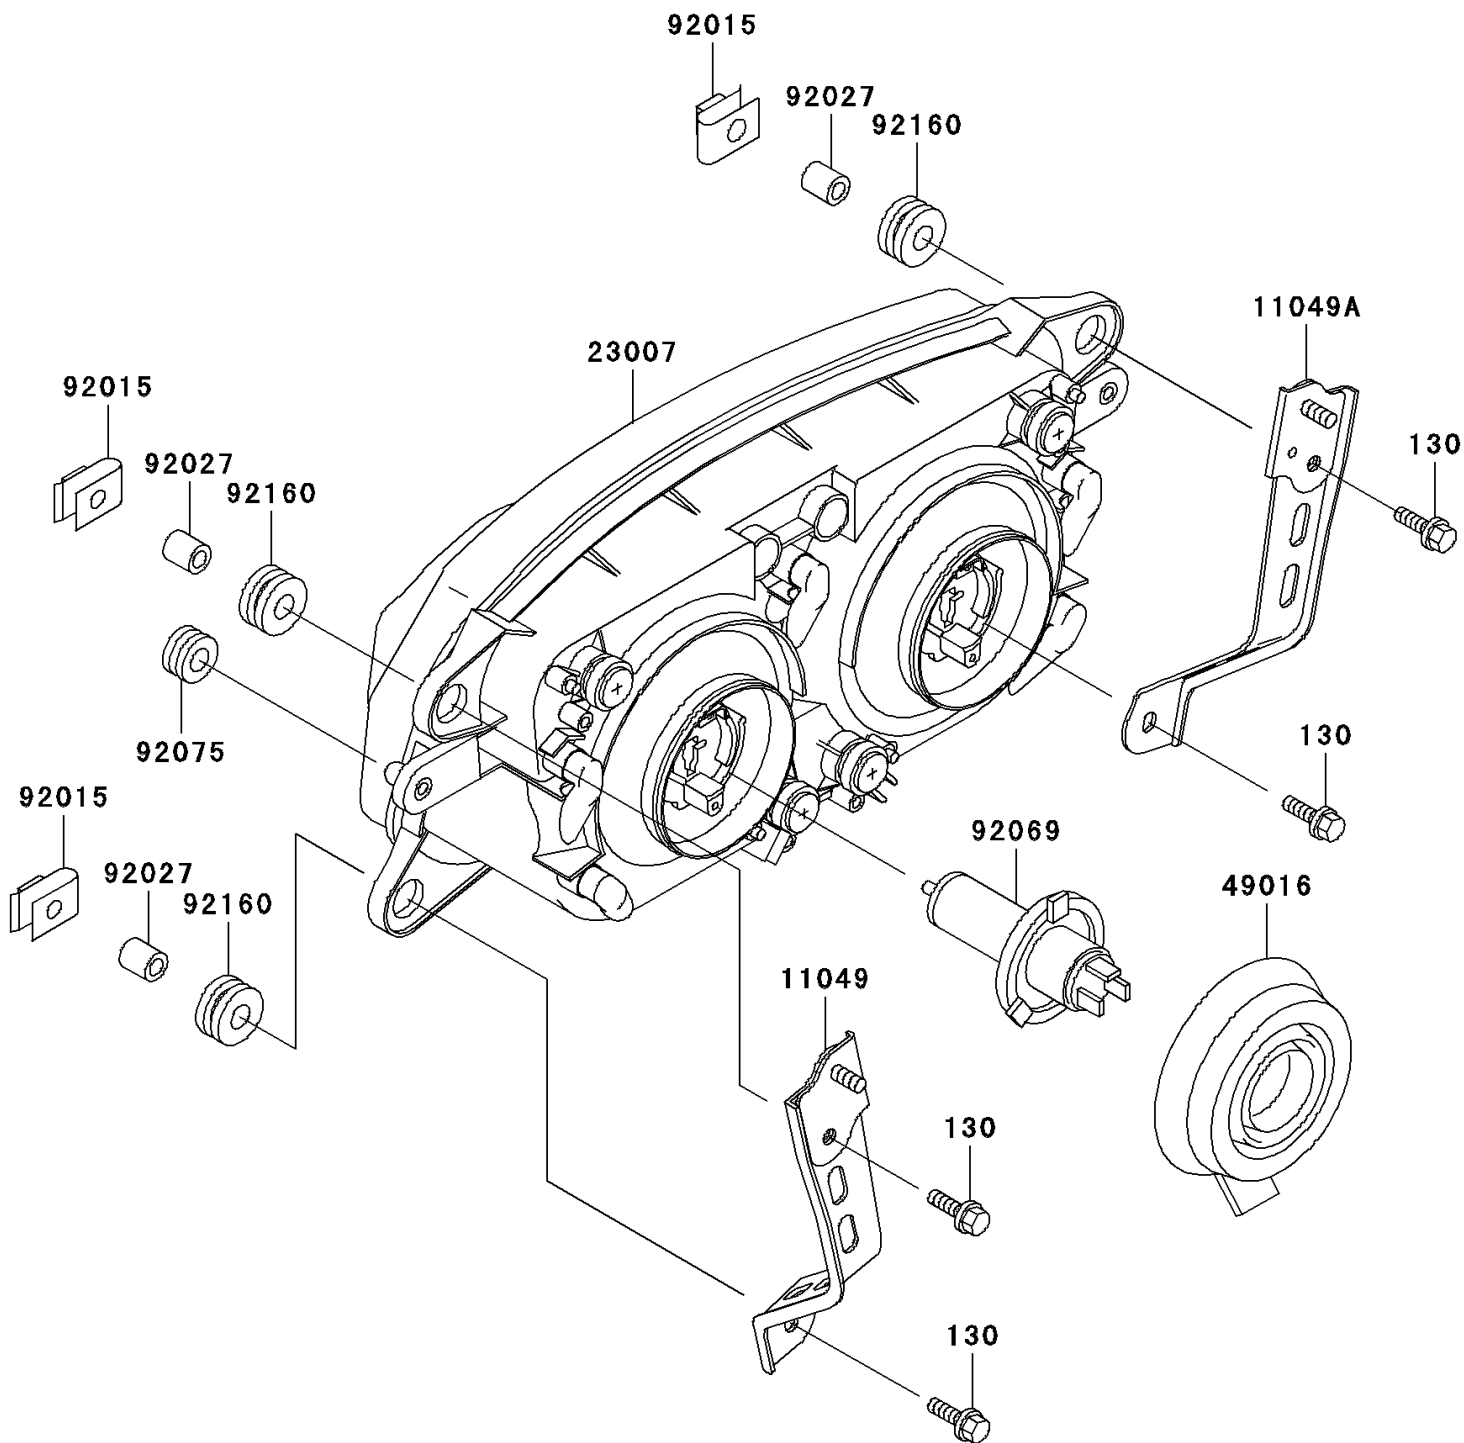

1997 Ninja® ZX™-7R PARTS DIAGRAM

Headlight(s)

F2710

1997 Ninja® ZX™-7R PARTS LIST

Headlight(s)

ITEM NAME	PART NUMBER	QUANTITY
BOLT-FLANGED,6X25 (Ref # 130)	130J0625	1
BRACKET,HEAD LAMP,LH (Ref # 11049)	11049-1340	1
BRACKET,HEAD LAMP,RH (Ref # 11049A)	11049-1341	1
LENS-COMP,HEAD LAMP (Ref # 23007)	23007-1336	1
COVER-SEAL,HEAD LAMP SOCKET (Ref # 49016)	49016-1137	1
NUT,6MM (Ref # 92015)	92015-1094	1
COLLAR,6.8X10X12 (Ref # 92027)	92027-162	1
BULB,12V 45/45W,H4 (Ref # 92069)	92069-1104	1
DAMPER (Ref # 92075)	92075-1912	1
DAMPER (Ref # 92160)	92160-1162	1