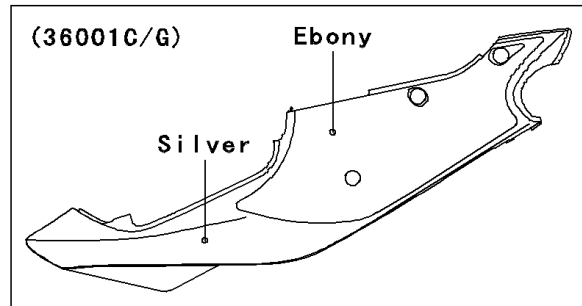

1998 Ninja® ZX™-7R PARTS DIAGRAM

Side Covers/Chain Cover

WOD

WOD

WOD

WOD

1998 Ninja® ZX™-7R PARTS LIST

Side Covers/Chain Cover

ITEM NAME	PART NUMBER	QUANTITY
COVER-SIDE,LH,GREEN/WHITE (Ref # 36001A)	36001-1557-CK	1
COVER-SIDE,LH,P.P.BLACK MICA (Ref # 36001B)	36001-1557-20	1
COVER-SIDE,RH,GREEN/WHITE (Ref # 36001E)	36001-1558-CK	1
COVER-SIDE,RH,P.P.BLACK MICA (Ref # 36001F)	36001-1558-20	1
CASE-CHAIN (Ref # 36014)	36014-1200	1
SCREW,6X10 (Ref # 92009)	92009-1402	1
SCREW,5X14 (Ref # 92009A)	92009-1653	1
SCREW,6X18 (Ref # 92009B)	92009-1663	1
SCREW,6X22 (Ref # 92009C)	92009-1664	1
NUT,5MM (Ref # 92015)	92015-1798	1
NUT,5MM (Ref # 92015A)	92015-1996	1
COLLAR,6.8X10X8.5 (Ref # 92027)	92027-129	1
DAMPER (Ref # 92075)	92075-1634	1
DAMPER (Ref # 92160)	92160-1099	1
DAMPER (Ref # 92160A)	92160-1800	1
CLAMP (Ref # 92170)	92170-1440	1