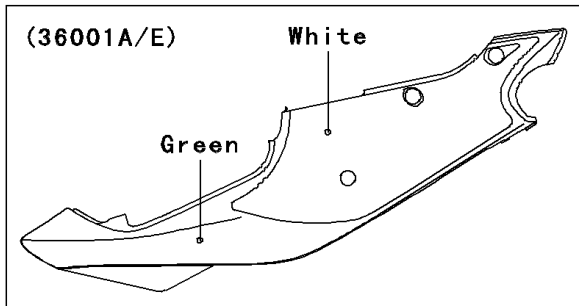

1998 Ninja® ZX™-7R PARTS DIAGRAM

Side Covers/Chain Cover

WOD

WOD

WOD

WOD

1998 Ninja® ZX™-7R PARTS LIST

Side Covers/Chain Cover

ITEM NAME	PART NUMBER	QUANTITY
COVER-SIDE,LH,GREEN/WHITE (Ref # 36001A)	36001-1557-CK	1
COVER-SIDE,LH,P.P.BLACK MICA (Ref # 36001B)	36001-1557-20	1
COVER-SIDE,RH,GREEN/WHITE (Ref # 36001E)	36001-1558-CK	1
COVER-SIDE,RH,P.P.BLACK MICA (Ref # 36001F)	36001-1558-20	1
CASE-CHAIN (Ref # 36014)	36014-1200	1
SCREW,6X10 (Ref # 92009)	92009-1402	1
SCREW,5X14 (Ref # 92009A)	92009-1653	1
SCREW,6X18 (Ref # 92009B)	92009-1663	1
SCREW,6X22 (Ref # 92009C)	92009-1664	1
NUT,5MM (Ref # 92015)	92015-1798	1
NUT,5MM (Ref # 92015A)	92015-1996	1
COLLAR,6.8X10X8.5 (Ref # 92027)	92027-129	1
DAMPER (Ref # 92075)	92075-1634	1
DAMPER (Ref # 92160)	92160-1099	1
DAMPER (Ref # 92160A)	92160-1800	1
CLAMP (Ref # 92170)	92170-1440	1