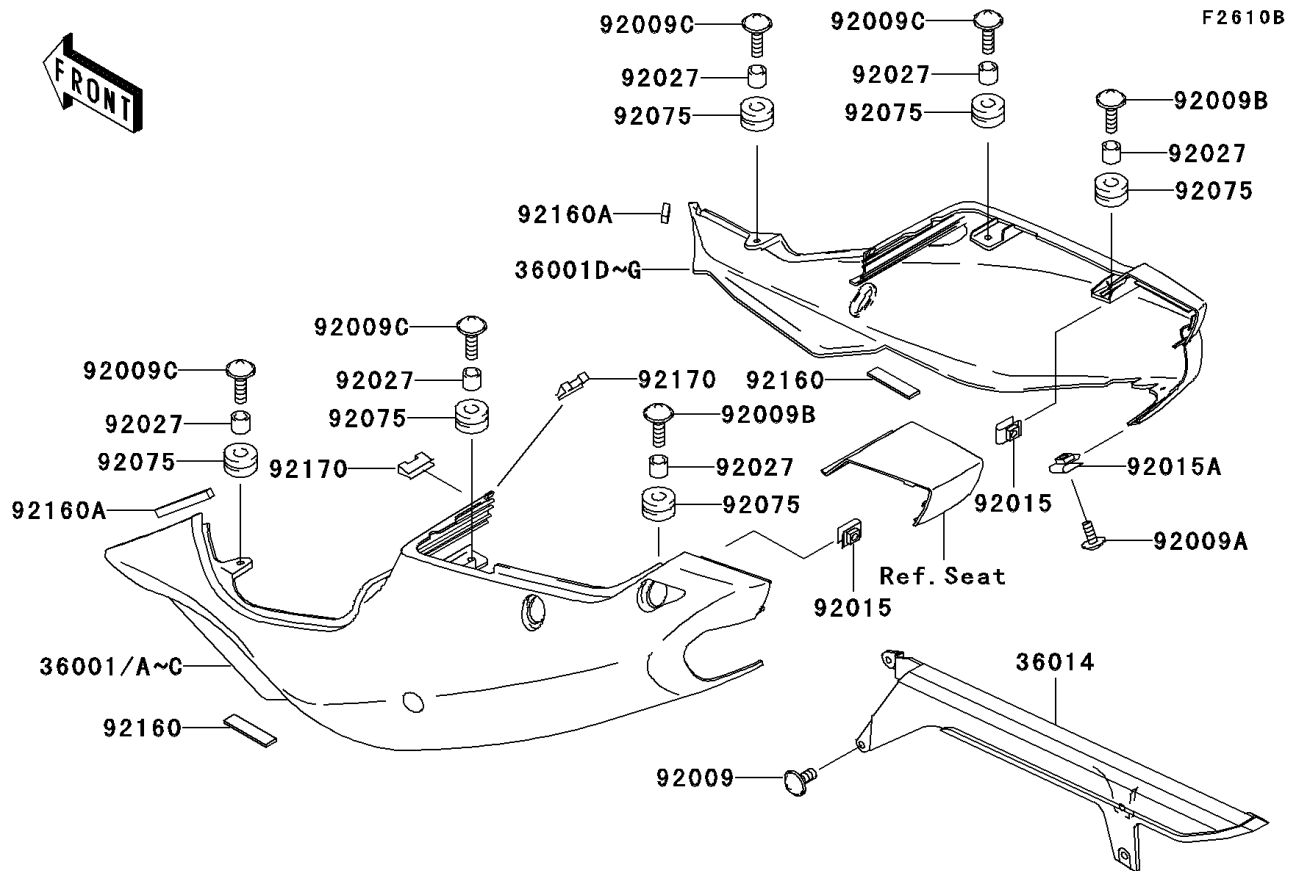

1998 Ninja® ZX™-7R PARTS DIAGRAM

Side Covers/Chain Cover

WOD

WOD

WOD

WOD

1998 Ninja® ZX™-7R PARTS LIST

Side Covers/Chain Cover

ITEM NAME	PART NUMBER	QUANTITY
COVER-SIDE,LH,GREEN/WHITE (Ref # 36001A)	36001-1557-CK	1
COVER-SIDE,LH,P.P.BLACK MICA (Ref # 36001B)	36001-1557-20	1
COVER-SIDE,RH,GREEN/WHITE (Ref # 36001E)	36001-1558-CK	1
COVER-SIDE,RH,P.P.BLACK MICA (Ref # 36001F)	36001-1558-20	1
CASE-CHAIN (Ref # 36014)	36014-1200	1
SCREW,6X10 (Ref # 92009)	92009-1402	1
SCREW,5X14 (Ref # 92009A)	92009-1653	1
SCREW,6X18 (Ref # 92009B)	92009-1663	1
SCREW,6X22 (Ref # 92009C)	92009-1664	1
NUT,5MM (Ref # 92015)	92015-1798	1
NUT,5MM (Ref # 92015A)	92015-1996	1
COLLAR,6.8X10X8.5 (Ref # 92027)	92027-129	1
DAMPER (Ref # 92075)	92075-1634	1
DAMPER (Ref # 92160)	92160-1099	1
DAMPER (Ref # 92160A)	92160-1800	1
CLAMP (Ref # 92170)	92170-1440	1