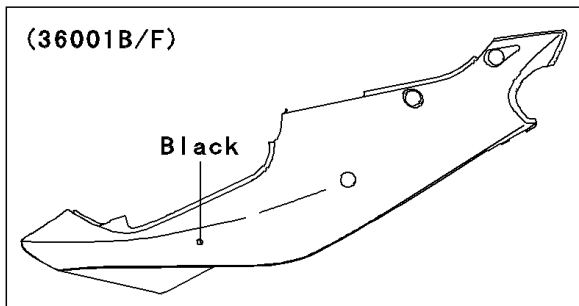

1998 Ninja® ZX™-7R PARTS DIAGRAM

Side Covers/Chain Cover

WOD

WOD

WOD

WOD

1998 Ninja® ZX™-7R PARTS LIST

Side Covers/Chain Cover

ITEM NAME	PART NUMBER	QUANTITY
COVER-SIDE,LH,GREEN/WHITE (Ref # 36001A)	36001-1557-CK	1
COVER-SIDE,LH,P.P.BLACK MICA (Ref # 36001B)	36001-1557-20	1
COVER-SIDE,RH,GREEN/WHITE (Ref # 36001E)	36001-1558-CK	1
COVER-SIDE,RH,P.P.BLACK MICA (Ref # 36001F)	36001-1558-20	1
CASE-CHAIN (Ref # 36014)	36014-1200	1
SCREW,6X10 (Ref # 92009)	92009-1402	1
SCREW,5X14 (Ref # 92009A)	92009-1653	1
SCREW,6X18 (Ref # 92009B)	92009-1663	1
SCREW,6X22 (Ref # 92009C)	92009-1664	1
NUT,5MM (Ref # 92015)	92015-1798	1
NUT,5MM (Ref # 92015A)	92015-1996	1
COLLAR,6.8X10X8.5 (Ref # 92027)	92027-129	1
DAMPER (Ref # 92075)	92075-1634	1
DAMPER (Ref # 92160)	92160-1099	1
DAMPER (Ref # 92160A)	92160-1800	1
CLAMP (Ref # 92170)	92170-1440	1