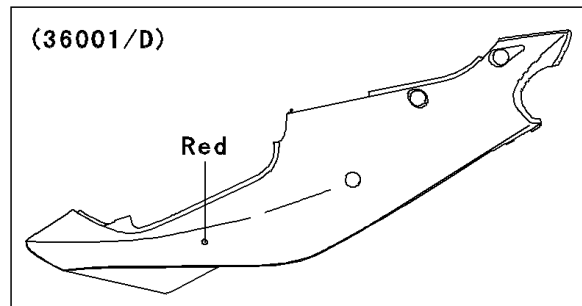

1998 Ninja® ZX™-7R PARTS DIAGRAM

Side Covers/Chain Cover

WOD

WOD

WOD

WOD

1998 Ninja® ZX™-7R PARTS LIST

Side Covers/Chain Cover

ITEM NAME	PART NUMBER	QUANTITY
COVER-SIDE,LH,GREEN/WHITE (Ref # 36001A)	36001-1557-CK	1
COVER-SIDE,LH,P.P.BLACK MICA (Ref # 36001B)	36001-1557-20	1
COVER-SIDE,RH,GREEN/WHITE (Ref # 36001E)	36001-1558-CK	1
COVER-SIDE,RH,P.P.BLACK MICA (Ref # 36001F)	36001-1558-20	1
CASE-CHAIN (Ref # 36014)	36014-1200	1
SCREW,6X10 (Ref # 92009)	92009-1402	1
SCREW,5X14 (Ref # 92009A)	92009-1653	1
SCREW,6X18 (Ref # 92009B)	92009-1663	1
SCREW,6X22 (Ref # 92009C)	92009-1664	1
NUT,5MM (Ref # 92015)	92015-1798	1
NUT,5MM (Ref # 92015A)	92015-1996	1
COLLAR,6.8X10X8.5 (Ref # 92027)	92027-129	1
DAMPER (Ref # 92075)	92075-1634	1
DAMPER (Ref # 92160)	92160-1099	1
DAMPER (Ref # 92160A)	92160-1800	1
CLAMP (Ref # 92170)	92170-1440	1