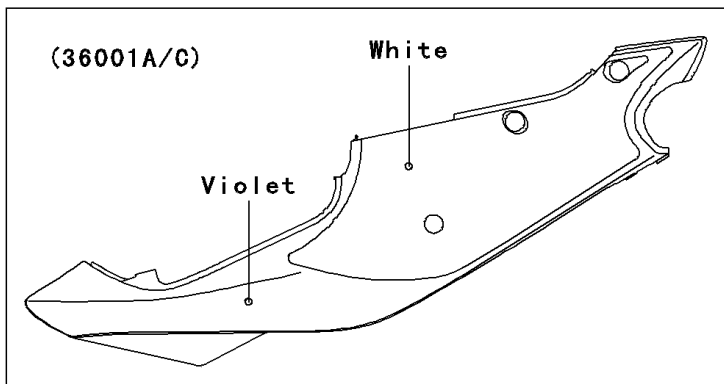

1997 Ninja® ZX™ -7R PARTS DIAGRAM

Side Covers/Chain Cover(ZX750-P2)

1997 Ninja® ZX™ -7R PARTS LIST

Side Covers/Chain Cover(ZX750-P2)

ITEM NAME	PART NUMBER	QUANTITY
COVER-SIDE,LH,EBONY (Ref # 36001)	36001-1557-H8	1
COVER-SIDE,LH,WHITE/VIOLET (Ref # 36001A)	36001-1557-39	1
COVER-SIDE,RH,EBONY (Ref # 36001B)	36001-1558-H8	1
COVER-SIDE,RH,WHITE/VIOLET (Ref # 36001C)	36001-1558-39	1
CASE-CHAIN (Ref # 36014)	36014-1200	1
SCREW,6X10 (Ref # 92009)	92009-1402	4
SCREW,5X14 (Ref # 92009A)	92009-1653	1
SCREW,6X18 (Ref # 92009B)	92009-1663	2
SCREW,6X22 (Ref # 92009C)	92009-1664	4
NUT,5MM (Ref # 92015)	92015-1798	2
NUT,5MM (Ref # 92015A)	92015-1996	1
COLLAR,6.8X10X8.5 (Ref # 92027)	92027-129	6
DAMPER (Ref # 92075)	92075-1634	6
DAMPER (Ref # 92160)	92160-1099	2
DAMPER (Ref # 92160A)	92160-1800	2
CLAMP (Ref # 92170)	92170-1440	2