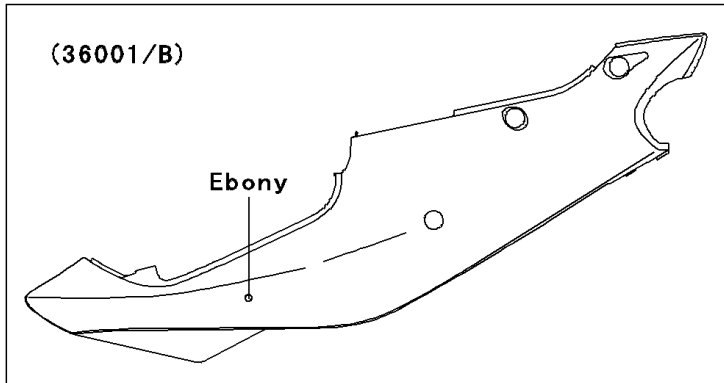

1997 Ninja® ZX™ -7R PARTS DIAGRAM

Side Covers/Chain Cover(ZX750-P2)

1997 Ninja® ZX™ -7R PARTS LIST

Side Covers/Chain Cover(ZX750-P2)

ITEM NAME	PART NUMBER	QUANTITY
COVER-SIDE,LH,EBONY (Ref # 36001)	36001-1557-H8	1
COVER-SIDE,LH,WHITE/VIOLET (Ref # 36001A)	36001-1557-39	1
COVER-SIDE,RH,EBONY (Ref # 36001B)	36001-1558-H8	1
COVER-SIDE,RH,WHITE/VIOLET (Ref # 36001C)	36001-1558-39	1
CASE-CHAIN (Ref # 36014)	36014-1200	1
SCREW,6X10 (Ref # 92009)	92009-1402	4
SCREW,5X14 (Ref # 92009A)	92009-1653	1
SCREW,6X18 (Ref # 92009B)	92009-1663	2
SCREW,6X22 (Ref # 92009C)	92009-1664	4
NUT,5MM (Ref # 92015)	92015-1798	2
NUT,5MM (Ref # 92015A)	92015-1996	1
COLLAR,6.8X10X8.5 (Ref # 92027)	92027-129	6
DAMPER (Ref # 92075)	92075-1634	6
DAMPER (Ref # 92160)	92160-1099	2
DAMPER (Ref # 92160A)	92160-1800	2
CLAMP (Ref # 92170)	92170-1440	2