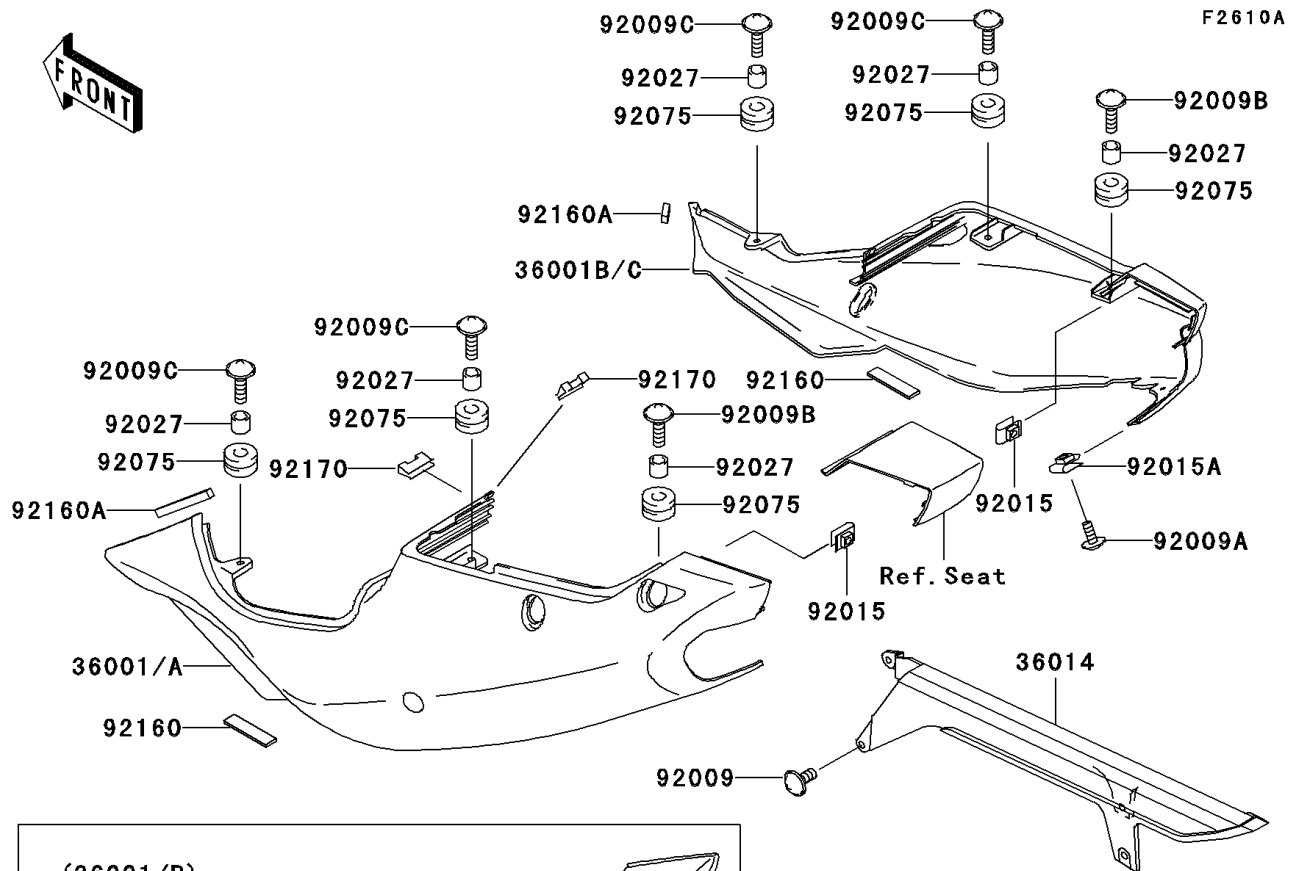

1997 Ninja® ZX™ -7R PARTS DIAGRAM

Side Covers/Chain Cover(ZX750-P2)

1997 Ninja® ZX™ -7R PARTS LIST

Side Covers/Chain Cover(ZX750-P2)

ITEM NAME	PART NUMBER	QUANTITY
COVER-SIDE,LH,EBONY (Ref # 36001)	36001-1557-H8	1
COVER-SIDE,LH,WHITE/VIOLET (Ref # 36001A)	36001-1557-39	1
COVER-SIDE,RH,EBONY (Ref # 36001B)	36001-1558-H8	1
COVER-SIDE,RH,WHITE/VIOLET (Ref # 36001C)	36001-1558-39	1
CASE-CHAIN (Ref # 36014)	36014-1200	1
SCREW,6X10 (Ref # 92009)	92009-1402	4
SCREW,5X14 (Ref # 92009A)	92009-1653	1
SCREW,6X18 (Ref # 92009B)	92009-1663	2
SCREW,6X22 (Ref # 92009C)	92009-1664	4
NUT,5MM (Ref # 92015)	92015-1798	2
NUT,5MM (Ref # 92015A)	92015-1996	1
COLLAR,6.8X10X8.5 (Ref # 92027)	92027-129	6
DAMPER (Ref # 92075)	92075-1634	6
DAMPER (Ref # 92160)	92160-1099	2
DAMPER (Ref # 92160A)	92160-1800	2
CLAMP (Ref # 92170)	92170-1440	2