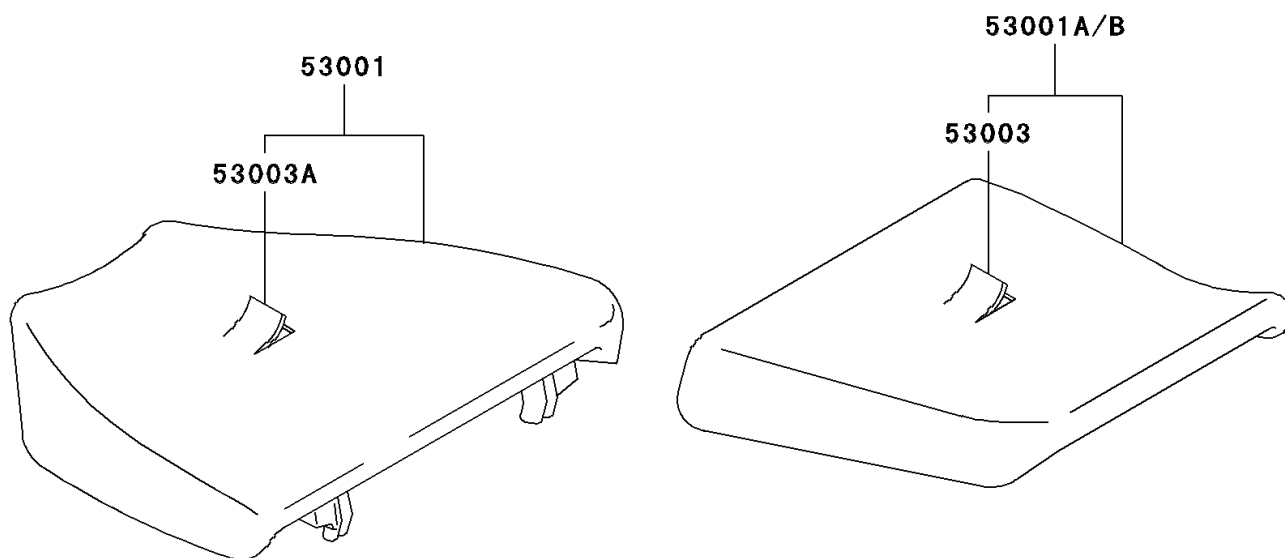

1997 Ninja® ZX™-7R PARTS DIAGRAM

Seat

F2510

1997 Ninja® ZX™-7R PARTS LIST

Seat

ITEM NAME	PART NUMBER	QUANTITY
BOLT-FLANGED,6X16,BLACK (Ref # 130)	130J0616	1
SCREW-CSK-CROS,6X20 (Ref # 221)	221B0620	1
COVER,TAIL,CNT,EBONY (Ref # 14090B)	14090-1633-H8	1
COVER,TAIL,CNT,J.S.VIOLET (Ref # 14090D)	14090-1633-23	1
LOCK-ASSY,SEAT (Ref # 27016)	27016-1107	1
BRACKET-SEAT (Ref # 32046)	32046-1420	1
SEAT-ASSY,FR,BLACK (Ref # 53001)	53001-1792-MA	1
SEAT-ASSY,RR,BLACK (Ref # 53001B)	53001-1833-MA	1
LEATHER,REAR SEAT,BLACK (Ref # 53003)	53003-1245-MA	1
LEATHER,FRONT SEAT,BLACK (Ref # 53003A)	53003-1345-MA	1
SCREW,5X16 (Ref # 92009)	92009-1654	1
WASHER,NYLON,5.3X11.5X1.5 (Ref # 92022)	92022-1521	1