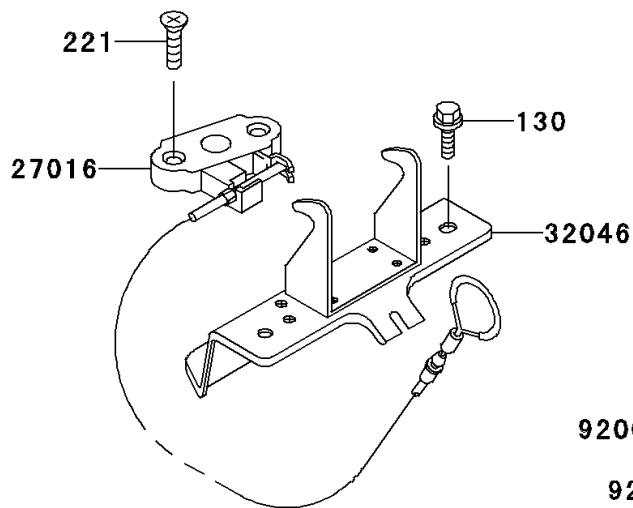

1997 Ninja® ZX™-7R PARTS DIAGRAM

Seat

F2510

1997 Ninja® ZX™-7R PARTS LIST

Seat

ITEM NAME	PART NUMBER	QUANTITY
BOLT-FLANGED,6X16,BLACK (Ref # 130)	130J0616	1
SCREW-CSK-CROS,6X20 (Ref # 221)	221B0620	1
COVER,TAIL,CNT,EBONY (Ref # 14090B)	14090-1633-H8	1
COVER,TAIL,CNT,J.S.VIOLET (Ref # 14090D)	14090-1633-23	1
LOCK-ASSY,SEAT (Ref # 27016)	27016-1107	1
BRACKET-SEAT (Ref # 32046)	32046-1420	1
SEAT-ASSY,FR,BLACK (Ref # 53001)	53001-1792-MA	1
SEAT-ASSY,RR,BLACK (Ref # 53001B)	53001-1833-MA	1
LEATHER,REAR SEAT,BLACK (Ref # 53003)	53003-1245-MA	1
LEATHER,FRONT SEAT,BLACK (Ref # 53003A)	53003-1345-MA	1
SCREW,5X16 (Ref # 92009)	92009-1654	1
WASHER,NYLON,5.3X11.5X1.5 (Ref # 92022)	92022-1521	1