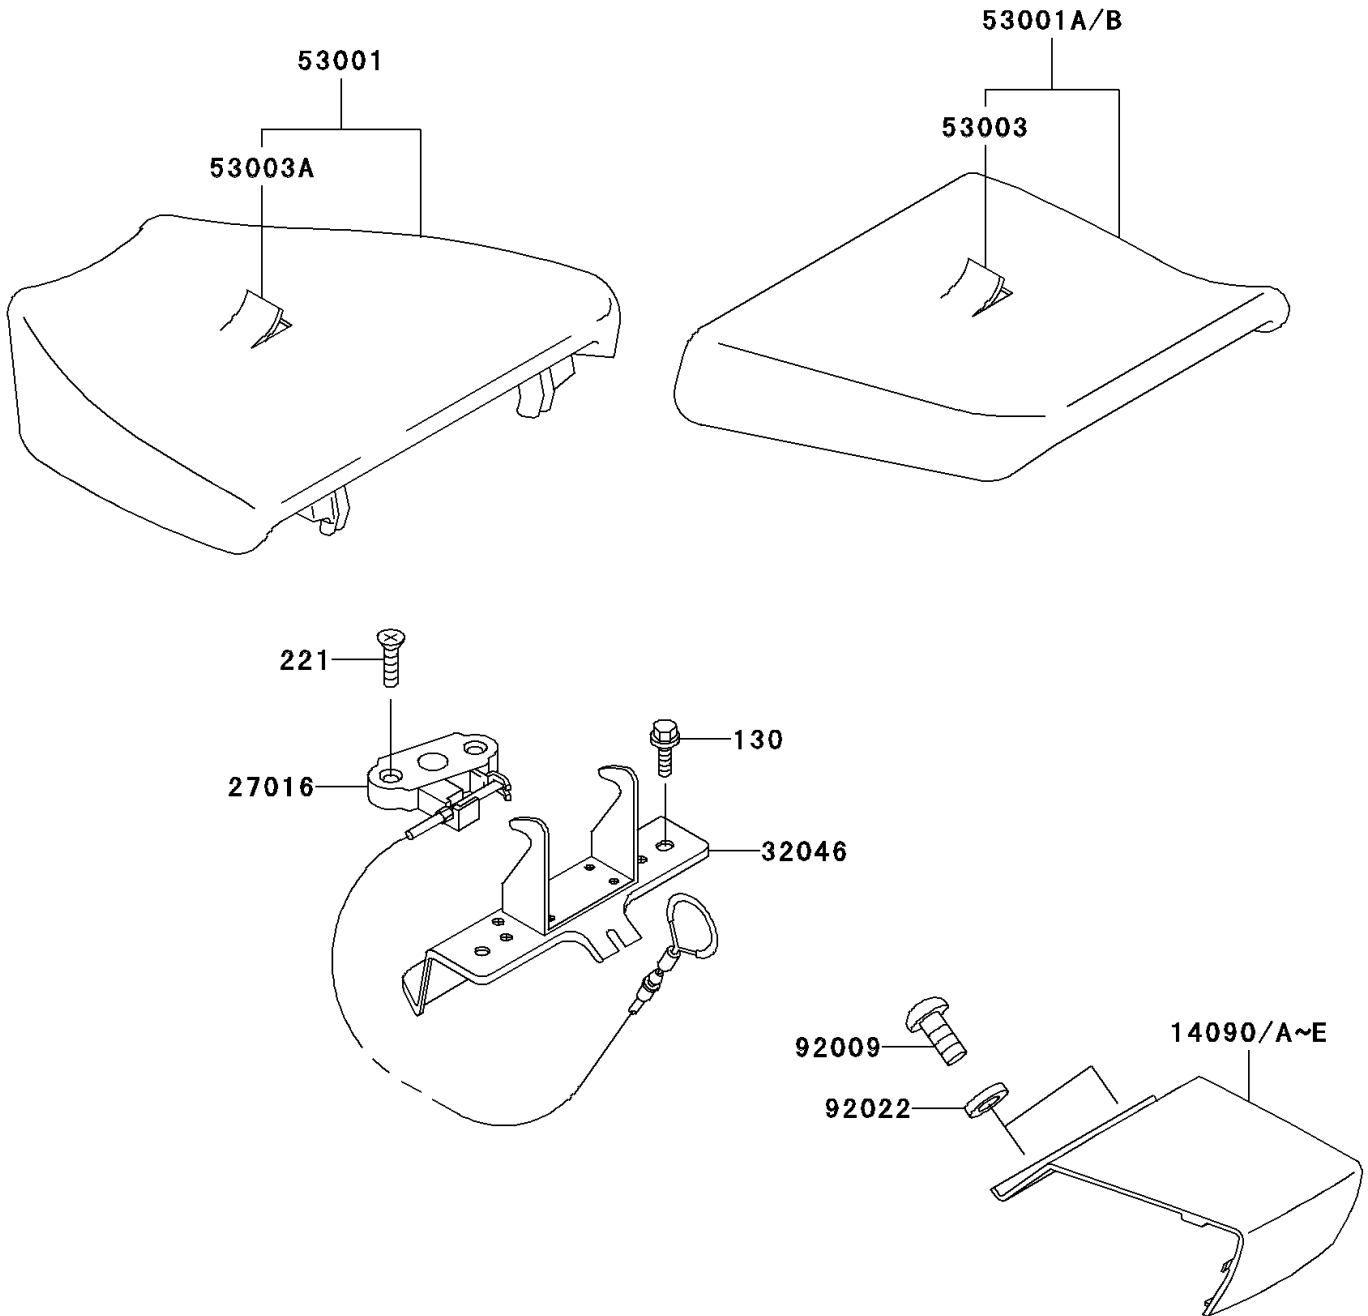

1997 Ninja® ZX™-7R PARTS DIAGRAM

Seat

F2510

1997 Ninja® ZX™ -7R PARTS LIST

Seat

ITEM NAME	PART NUMBER	QUANTITY
BOLT-FLANGED,6X16,BLACK (Ref # 130)	130J0616	2
SCREW-CSK-CROS,6X20 (Ref # 221)	221B0620	2
COVER,TAIL,CNT,EBONY (Ref # 14090B)	14090-1633-H8	1
COVER,TAIL,CNT,J.S.VIOLET (Ref # 14090D)	14090-1633-23	1
LOCK-ASSY,SEAT (Ref # 27016)	27016-1107	1
BRACKET-SEAT (Ref # 32046)	32046-1420	1
SEAT-ASSY,FR,BLACK (Ref # 53001)	53001-1792-MA	1
SEAT-ASSY,RR,BLACK (Ref # 53001B)	53001-1833-MA	1
LEATHER,REAR SEAT,BLACK (Ref # 53003)	53003-1245-MA	1
LEATHER,FRONT SEAT,BLACK (Ref # 53003A)	53003-1345-MA	1
SCREW,5X16 (Ref # 92009)	92009-1654	2
WASHER,NYLON,5.3X11.5X1.5 (Ref # 92022)	92022-1521	2