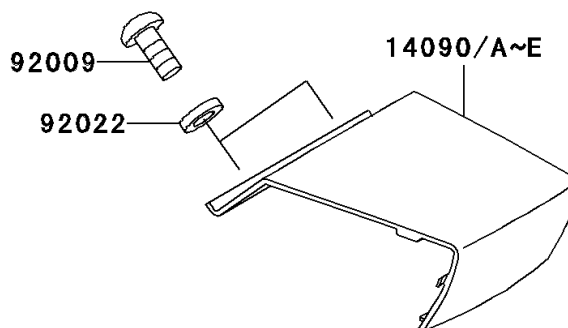

1997 Ninja® ZX™-7R PARTS DIAGRAM

Seat

F2510

1997 Ninja® ZX™-7R PARTS LIST

Seat

ITEM NAME	PART NUMBER	QUANTITY
BOLT-FLANGED,6X16,BLACK (Ref # 130)	130J0616	1
SCREW-CSK-CROS,6X20 (Ref # 221)	221B0620	1
COVER,TAIL,CNT,EBONY (Ref # 14090B)	14090-1633-H8	1
COVER,TAIL,CNT,J.S.VIOLET (Ref # 14090D)	14090-1633-23	1
LOCK-ASSY,SEAT (Ref # 27016)	27016-1107	1
BRACKET-SEAT (Ref # 32046)	32046-1420	1
SEAT-ASSY,FR,BLACK (Ref # 53001)	53001-1792-MA	1
SEAT-ASSY,RR,BLACK (Ref # 53001B)	53001-1833-MA	1
LEATHER,REAR SEAT,BLACK (Ref # 53003)	53003-1245-MA	1
LEATHER,FRONT SEAT,BLACK (Ref # 53003A)	53003-1345-MA	1
SCREW,5X16 (Ref # 92009)	92009-1654	1
WASHER,NYLON,5.3X11.5X1.5 (Ref # 92022)	92022-1521	1