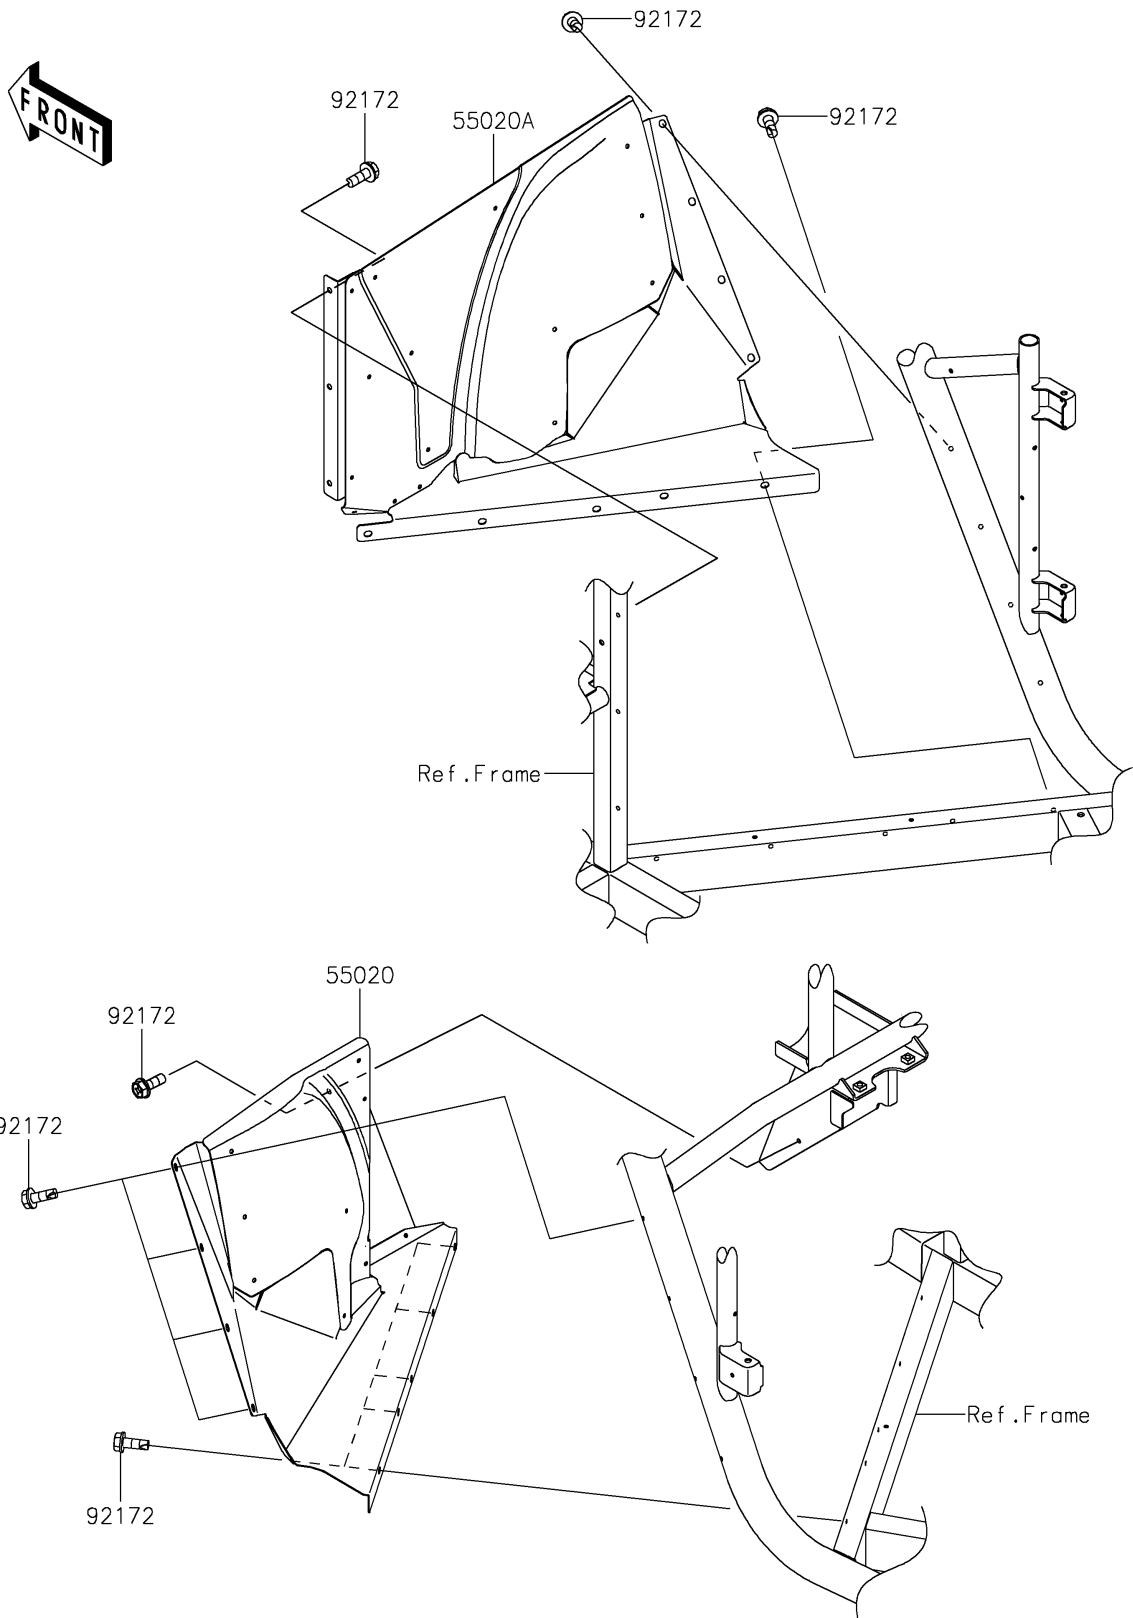

## PARTS DIAGRAM

### Guard(s)

F2680

## PARTS LIST

### Guard(s)

ITEM NAME	PART NUMBER	QUANTITY
GUARD,1PIECE,LH (Ref # 55020)	55020-2167	1
GUARD,1PIECE,RH (Ref # 55020A)	55020-2168	1
SCREW,TAPPING,6X16 (Ref # 92172)	92172-0869	22