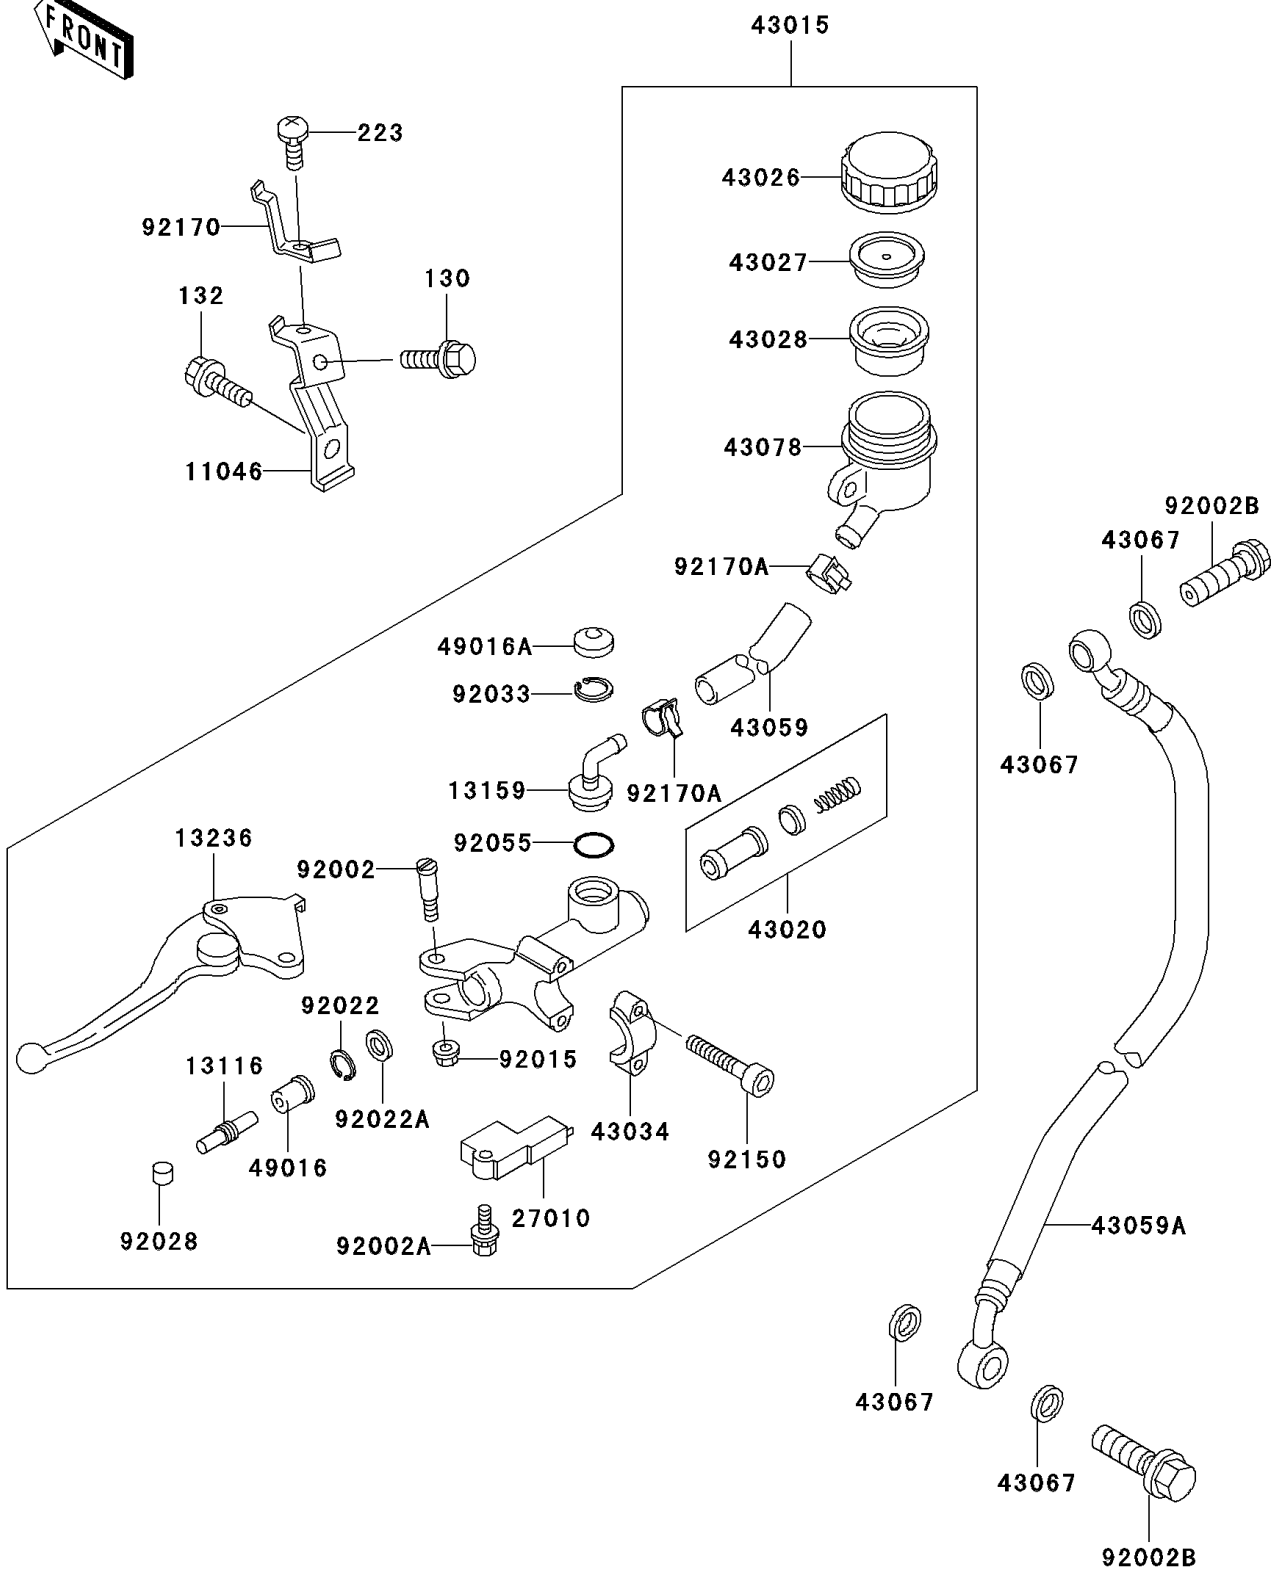

1997 Ninja® ZX™-7R PARTS DIAGRAM

Clutch Master Cylinder

F2380

1997 Ninja® ZX™ -7R PARTS LIST

Clutch Master Cylinder

ITEM NAME	PART NUMBER	QUANTITY
BOLT-FLANGED,6X14 (Ref # 130)	130H0614	1
BOLT-FLANGED-SMALL (Ref # 132)	132J0612	1
SCREW-PAN-WS-CROS (Ref # 223)	223D0408	1
BRACKET,RESERVOIR TANK (Ref # 11046)	11046-1756	1
ROD-PUSH,MASTER CYLINDER (Ref # 13116)	13116-1110	1
CONNECTOR (Ref # 13159)	13159-1061	1
LEVER-COMP,CLUTCH (Ref # 13236)	13236-1186	1
SWITCH,CLUTCH (Ref # 27010)	27010-1171	1
CYLINDER-ASSY-MASTER,CLUTCH (Ref # 43015)	43015-1394	1
PISTON-COMP-BRAKE,CLUTCH (Ref # 43020)	43020-1055	1
CAP-BRAKE (Ref # 43026)	43026-1070	1
PLATE-DIAPHRAGM (Ref # 43027)	43027-1054	1
DIAPHRAGM (Ref # 43028)	43028-1073	1
HOLDER-BRAKE,MASTER CYLINDER (Ref # 43034)	43034-1016	1
HOSE-BRAKE,CLUTCH M/CYLINDER (Ref # 43059)	43059-1548	1
HOSE-BRAKE,CLUTCH (Ref # 43059A)	43059-1856	1
WASHER,10.5X15X1.5 (Ref # 43067)	43067-001	4
RESERVOIR (Ref # 43078)	43078-1102	1
COVER-SEAL,MASTER CYLINDER (Ref # 49016)	49016-1044	1
COVER-SEAL (Ref # 49016A)	49016-1147	1
BOLT,LEVER SET,BLACK (Ref # 92002)	92002-1322	1
SCREW,4X16 (Ref # 92002A)	92002-1325	1
BOLT,OIL,L=23 (Ref # 92002B)	92002-1888	2
NUT,FLANGED,6MM,BLACK (Ref # 92015)	92015-1233	1
WASHER,PISTON (Ref # 92022)	92022-1605	1
WASHER,PISTON (Ref # 92022A)	92022-1606	1
BUSHING,MASTER CYLINDER (Ref # 92028)	92028-1310	1
RING-SNAP,20.5MM (Ref # 92033)	92033-1186	1
RING-O,MASTER CYLINDER (Ref # 92055)	92055-1251	1

1997 Ninja® ZX™ -7R PARTS LIST

Clutch Master Cylinder

ITEM NAME	PART NUMBER	QUANTITY
BOLT (Ref # 92150)	92150-1328	2
CLAMP (Ref # 92170)	92170-1087	1
CLAMP,HOSE (Ref # 92170A)	92170-1091	2