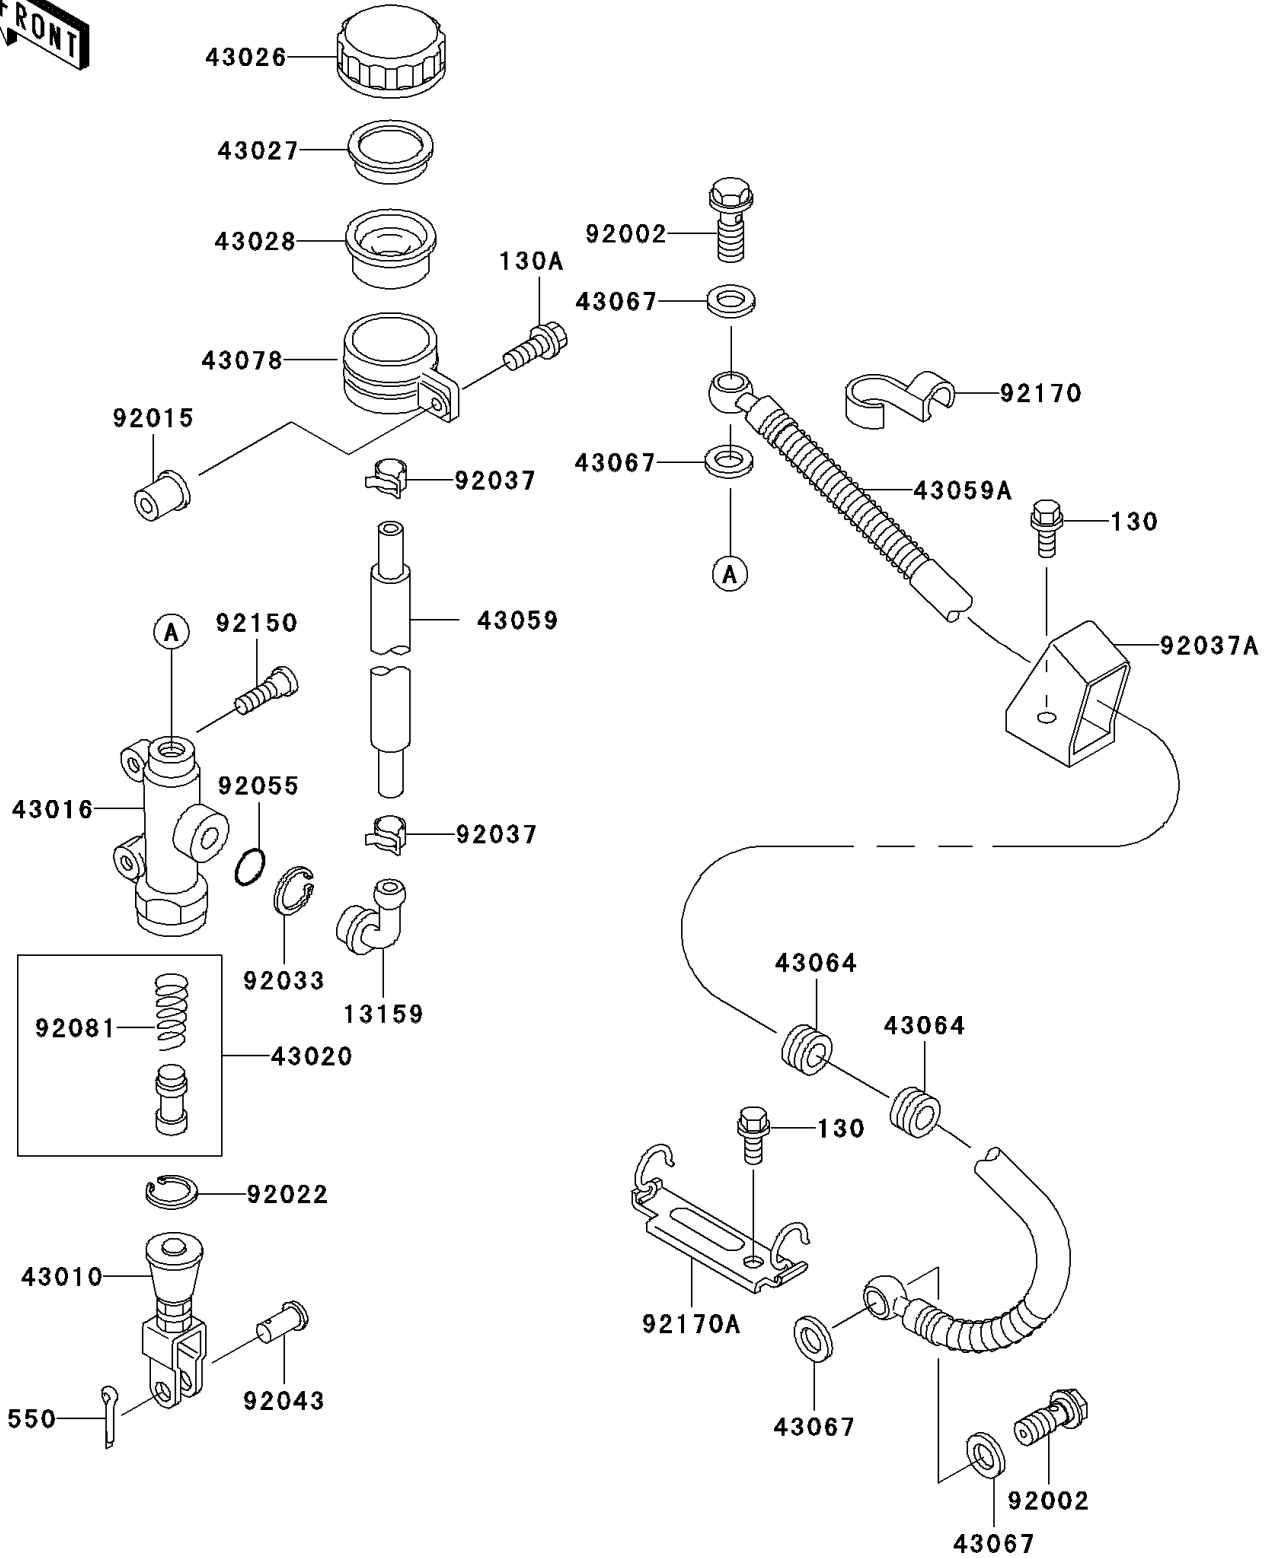

## 1998 Ninja<sup>®</sup> ZX<sup>™</sup>-7R PARTS DIAGRAM

Rear Master Cylinder

F2293

## 1998 Ninja® ZX™-7R PARTS LIST

Rear Master Cylinder

ITEM NAME	PART NUMBER	QUANTITY
BOLT-FLANGED (Ref # 130)	130J0610	1
BOLT-FLANGED,6X25 (Ref # 130A)	130J0625	1
PIN-COTTER,2.0X15 (Ref # 550)	550D2015	1
CONNECTOR,RR MASTER CYLINDER (Ref # 13159)	13159-1052	1
ROD-ASSY-BRAKE (Ref # 43010)	43010-1062	1
CYLINDER-MASTER,RR (Ref # 43016)	43016-1212	1
PISTON-COMP-BRAKE (Ref # 43020)	43020-1057	1
CAP-BRAKE (Ref # 43026)	43026-1051	1
PLATE-DIAPHRAGM (Ref # 43027)	43027-1051	1
DIAPHRAGM,MASTER CYLINDER (Ref # 43028)	43028-1057	1
HOSE-BRAKE,RR (Ref # 43059A)	43059-1938	1
GROMMET,HOSE CLAMP (Ref # 43064)	43064-006	1
WASHER,10.5X15X1.5 (Ref # 43067)	43067-001	1
RESERVOIR,RR MASTER CYLINDER (Ref # 43078)	43078-1082	1
BOLT,OIL,L=23 (Ref # 92002)	92002-1888	1
NUT (Ref # 92015)	92015-1700	1
WASHER,CIRCRIP (Ref # 92022)	92022-1601	1
RING-SNAP,20.5MM (Ref # 92033)	92033-1186	1
CLAMP,BRAKE HOSE (Ref # 92037)	92037-1547	1
CLAMP,HOSE (Ref # 92037A)	92037-1896	1
PIN,8MM (Ref # 92043)	92043-1303	1
RING-O,MASTER CYLINDER (Ref # 92055)	92055-1251	1
SPRING,MASTER CYLINDER (Ref # 92081)	92081-1737	1
BOLT,SOCKET,8X25 (Ref # 92150)	92150-1837	1
CLAMP,HOSE (Ref # 92170)	92170-1097	1
CLAMP,HOSE (Ref # 92170A)	92170-1367	1
HOSE-BRAKE,RR MASTER CYLINDER (Ref # 43059)	43059-1911	1