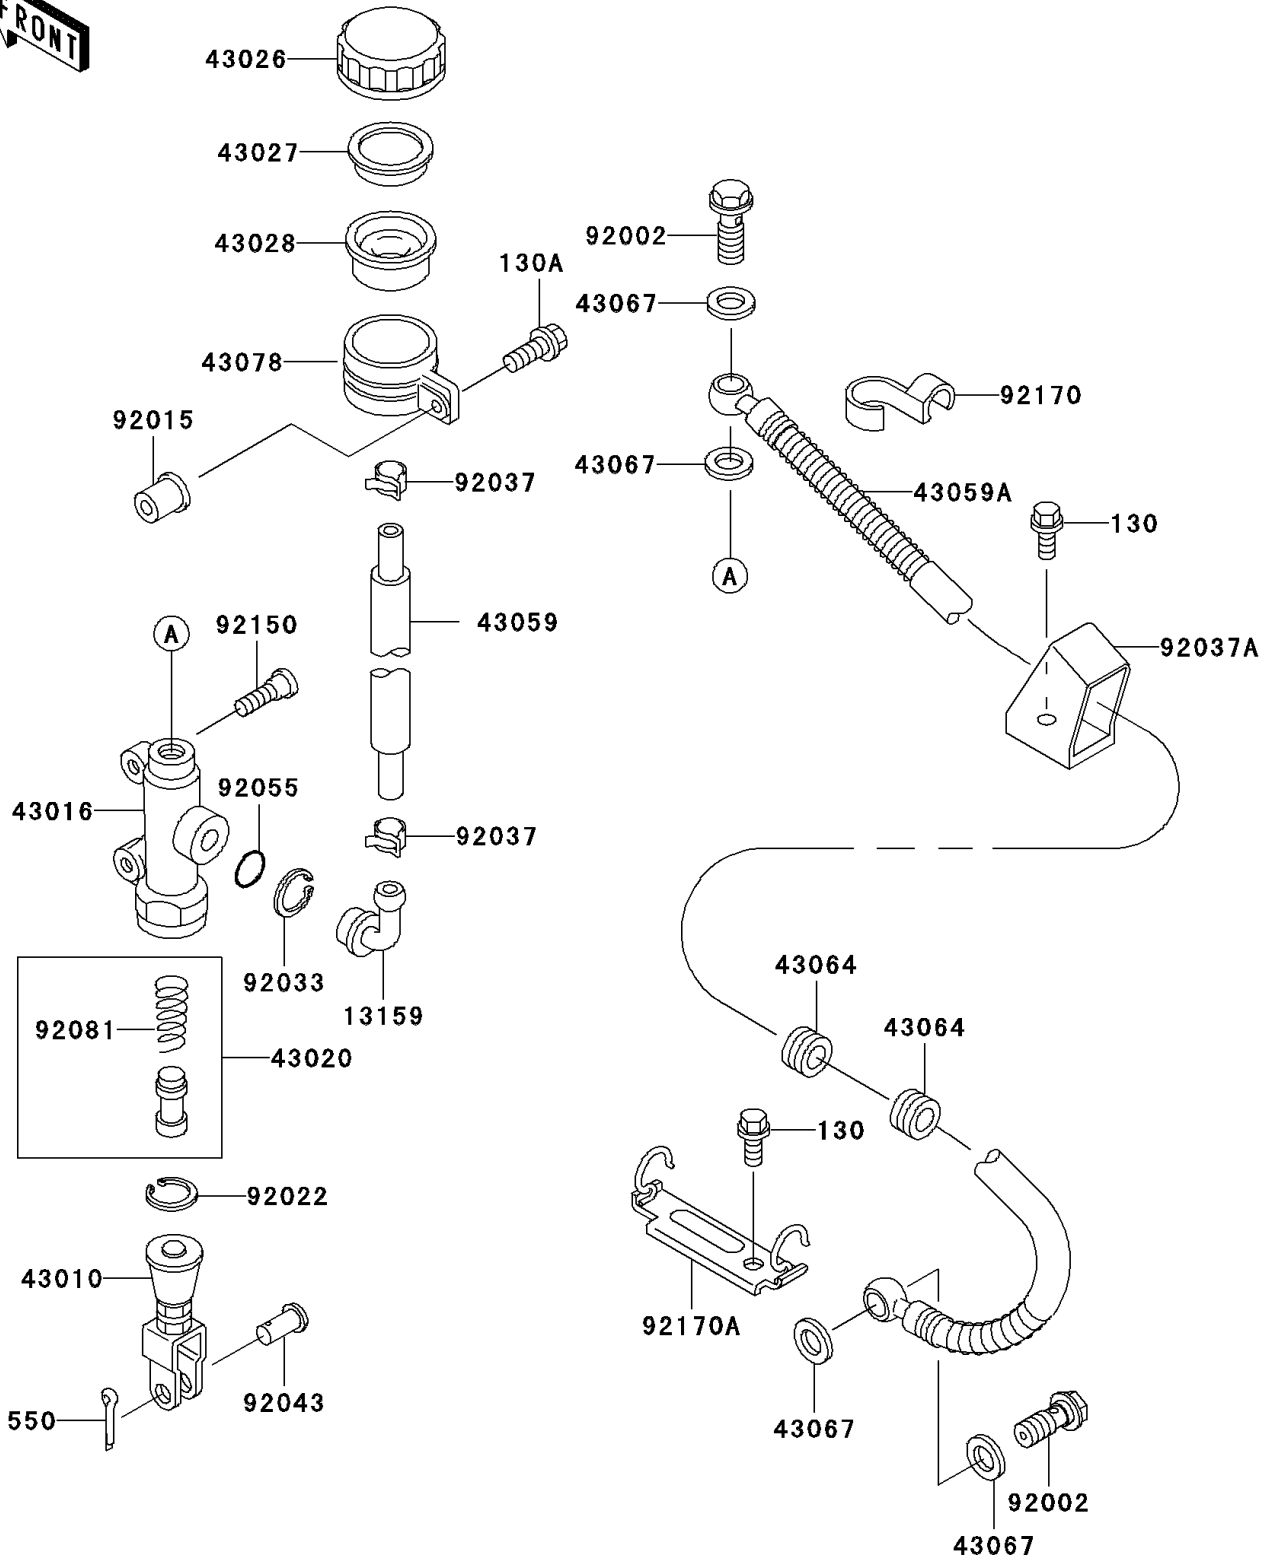

1997 Ninja® ZX™-7R PARTS DIAGRAM

Rear Master Cylinder

F2293

1997 Ninja® ZX™-7R PARTS LIST

Rear Master Cylinder

ITEM NAME	PART NUMBER	QUANTITY
BOLT-FLANGED (Ref # 130)	130J0610	3
BOLT-FLANGED,6X25 (Ref # 130A)	130J0625	1
PIN-COTTER,2.0X15 (Ref # 550)	550D2015	1
CONNECTOR,RR MASTER CYLINDER (Ref # 13159)	13159-1052	1
ROD-ASSY-BRAKE (Ref # 43010)	43010-1062	1
CYLINDER-MASTER,RR (Ref # 43016)	43016-1212	1
PISTON-COMP-BRAKE (Ref # 43020)	43020-1057	1
CAP-BRAKE (Ref # 43026)	43026-1051	1
PLATE-DIAPHRAGM (Ref # 43027)	43027-1051	1
DIAPHRAGM,MASTER CYLINDER (Ref # 43028)	43028-1057	1
HOSE-BRAKE,RR (Ref # 43059A)	43059-1938	1
GROMMET,HOSE CLAMP (Ref # 43064)	43064-006	2
WASHER,10.5X15X1.5 (Ref # 43067)	43067-001	4
RESERVOIR,RR MASTER CYLINDER (Ref # 43078)	43078-1082	1
BOLT,OIL,L=23 (Ref # 92002)	92002-1888	2
NUT (Ref # 92015)	92015-1700	1
WASHER,CIRCRIP (Ref # 92022)	92022-1601	1
RING-SNAP,20.5MM (Ref # 92033)	92033-1186	1
CLAMP,BRAKE HOSE (Ref # 92037)	92037-1547	2
CLAMP,HOSE (Ref # 92037A)	92037-1896	1
PIN,8MM (Ref # 92043)	92043-1303	1
RING-O,MASTER CYLINDER (Ref # 92055)	92055-1251	1
SPRING,MASTER CYLINDER (Ref # 92081)	92081-1737	1
BOLT,SOCKET,8X25 (Ref # 92150)	92150-1837	2
CLAMP,HOSE (Ref # 92170)	92170-1097	1
CLAMP,HOSE (Ref # 92170A)	92170-1367	1
HOSE-BRAKE,RR MASTER CYLINDER (Ref # 43059)	43059-1911	1