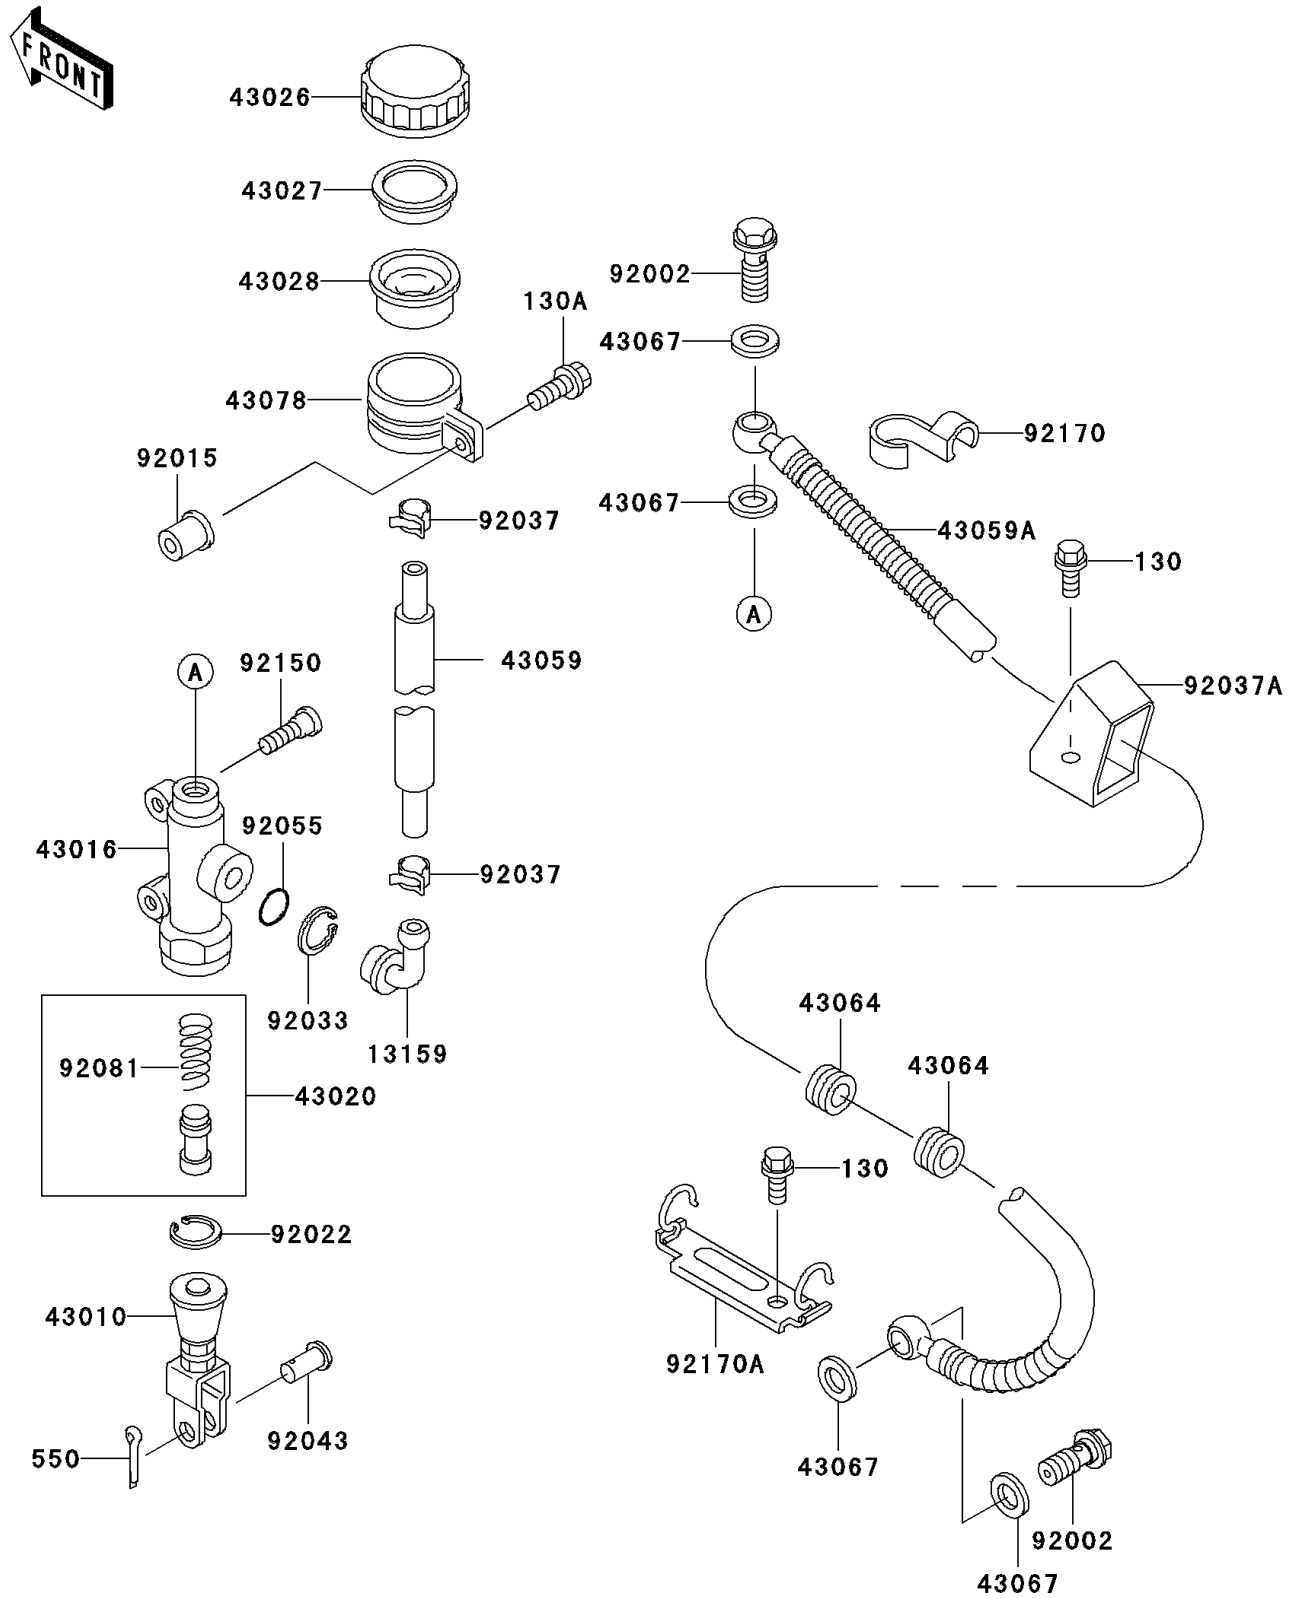

1997 Ninja® ZX™-7R PARTS DIAGRAM

Rear Master Cylinder

F2293

1997 Ninja® ZX™-7R PARTS LIST

Rear Master Cylinder

ITEM NAME	PART NUMBER	QUANTITY
BOLT-FLANGED (Ref # 130)	130J0610	1
BOLT-FLANGED,6X25 (Ref # 130A)	130J0625	1
PIN-COTTER,2.0X15 (Ref # 550)	550D2015	1
CONNECTOR,RR MASTER CYLINDER (Ref # 13159)	13159-1052	1
ROD-ASSY-BRAKE (Ref # 43010)	43010-1062	1
CYLINDER-MASTER,RR (Ref # 43016)	43016-1212	1
PISTON-COMP-BRAKE (Ref # 43020)	43020-1057	1
CAP-BRAKE (Ref # 43026)	43026-1051	1
PLATE-DIAPHRAGM (Ref # 43027)	43027-1051	1
DIAPHRAGM,MASTER CYLINDER (Ref # 43028)	43028-1057	1
HOSE-BRAKE,RR (Ref # 43059A)	43059-1938	1
GROMMET,HOSE CLAMP (Ref # 43064)	43064-006	1
WASHER,10.5X15X1.5 (Ref # 43067)	43067-001	1
RESERVOIR,RR MASTER CYLINDER (Ref # 43078)	43078-1082	1
BOLT,OIL,L=23 (Ref # 92002)	92002-1888	1
NUT (Ref # 92015)	92015-1700	1
WASHER,CIRCRIP (Ref # 92022)	92022-1601	1
RING-SNAP,20.5MM (Ref # 92033)	92033-1186	1
CLAMP,BRAKE HOSE (Ref # 92037)	92037-1547	1
CLAMP,HOSE (Ref # 92037A)	92037-1896	1
PIN,8MM (Ref # 92043)	92043-1303	1
RING-O,MASTER CYLINDER (Ref # 92055)	92055-1251	1
SPRING,MASTER CYLINDER (Ref # 92081)	92081-1737	1
BOLT,SOCKET,8X25 (Ref # 92150)	92150-1837	1
CLAMP,HOSE (Ref # 92170)	92170-1097	1
CLAMP,HOSE (Ref # 92170A)	92170-1367	1
HOSE-BRAKE,RR MASTER CYLINDER (Ref # 43059)	43059-1911	1