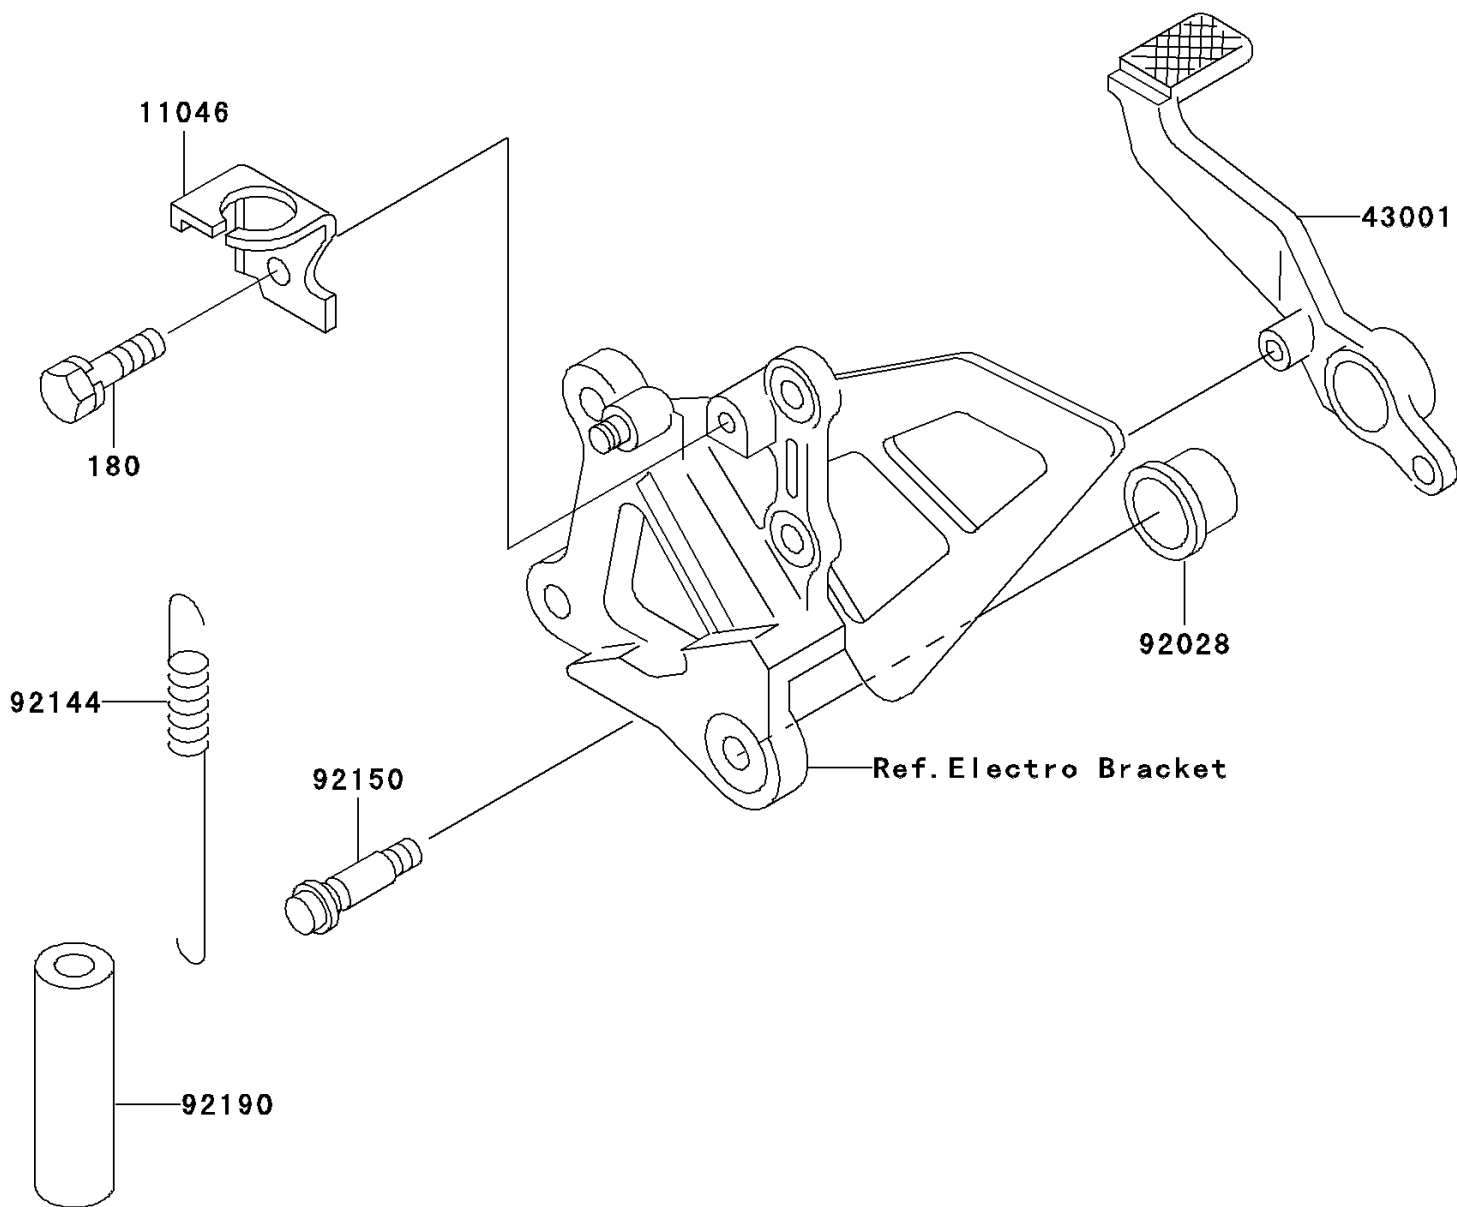

1998 Ninja® ZX™-7R PARTS DIAGRAM

Brake Pedal/Torque Link

F2260

1998 Ninja® ZX™-7R PARTS LIST

Brake Pedal/Torque Link

ITEM NAME	PART NUMBER	QUANTITY
BOLT-UPSET-WS (Ref # 180)	180H0614	1
BRACKET,REAR BRAKE SWITCH (Ref # 11046)	11046-1252	1
LEVER-BRAKE,PEDAL (Ref # 43001)	43001-1274	1
BUSHING (Ref # 92028)	92028-1576	1
SPRING,BRAKE PEDAL RETURN (Ref # 92144)	92144-1421	1
BOLT (Ref # 92150)	92150-1439	1
TUBE (Ref # 92190)	92190-1170	1