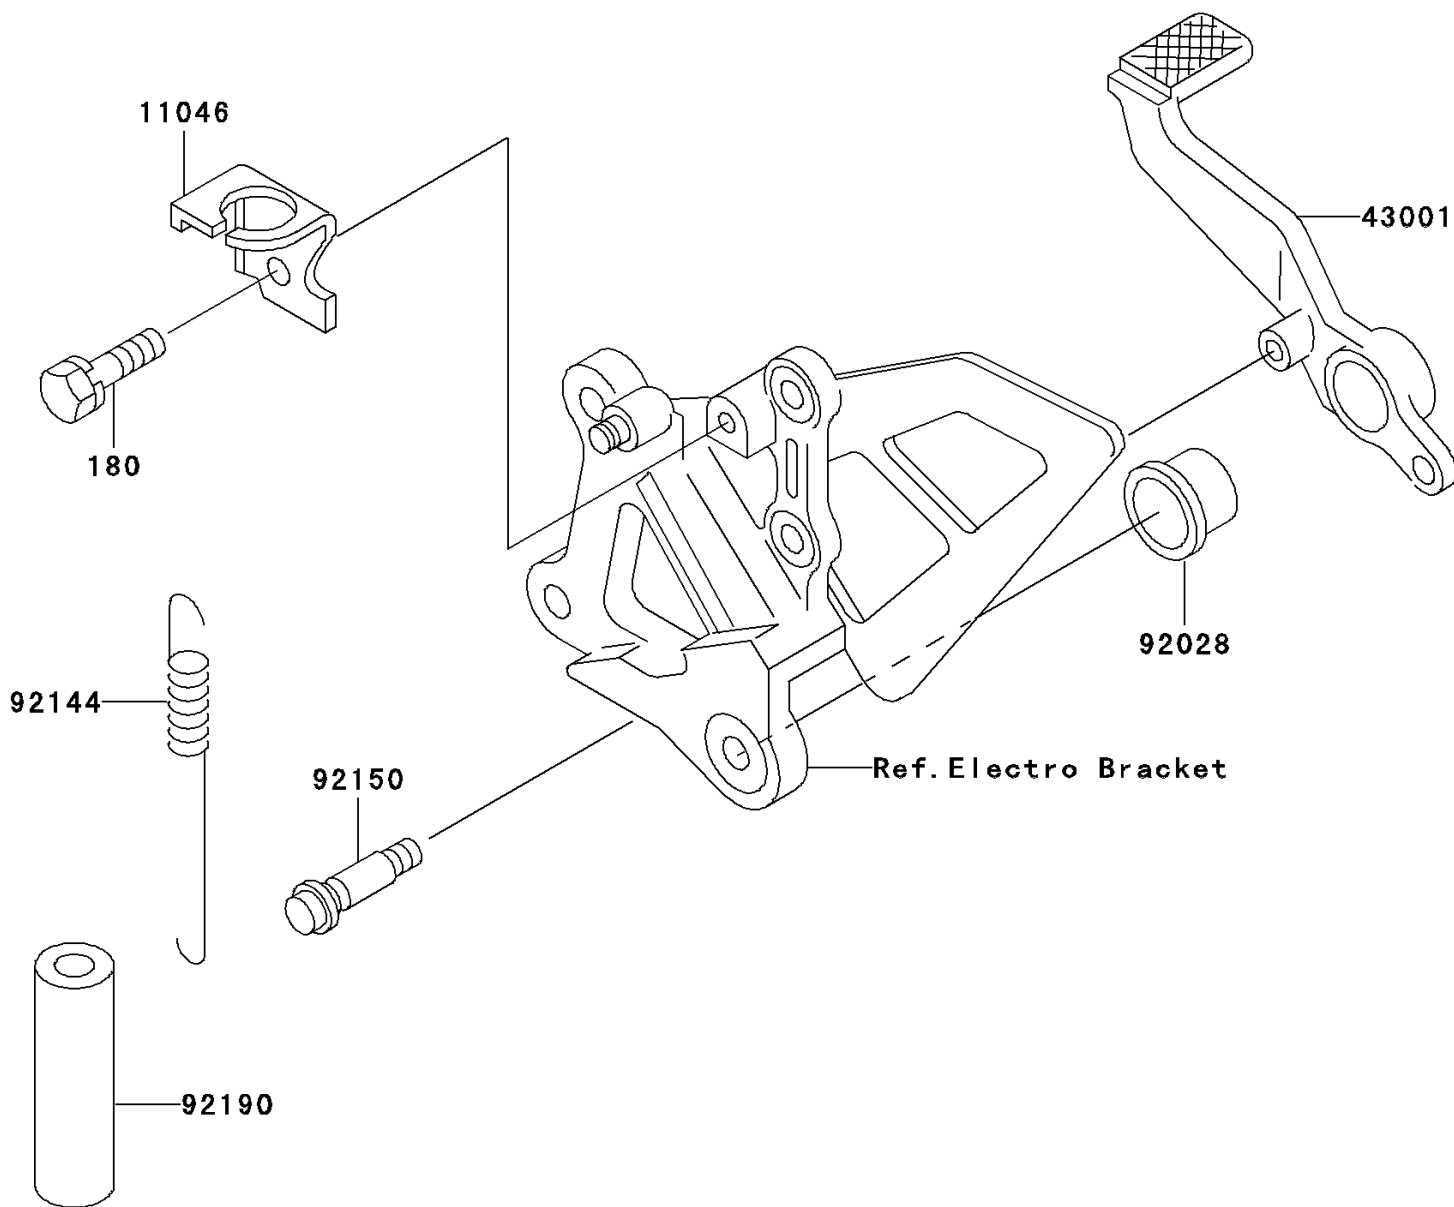

1997 Ninja® ZX™-7R PARTS DIAGRAM

Brake Pedal/Torque Link

F2260

1997 Ninja® ZX™-7R PARTS LIST

Brake Pedal/Torque Link

ITEM NAME	PART NUMBER	QUANTITY
BOLT-UPSET-WS (Ref # 180)	180H0614	1
BRACKET,REAR BRAKE SWITCH (Ref # 11046)	11046-1252	1
LEVER-BRAKE,PEDAL (Ref # 43001)	43001-1274	1
BUSHING (Ref # 92028)	92028-1576	1
SPRING,BRAKE PEDAL RETURN (Ref # 92144)	92144-1421	1
BOLT (Ref # 92150)	92150-1439	1
TUBE (Ref # 92190)	92190-1170	1