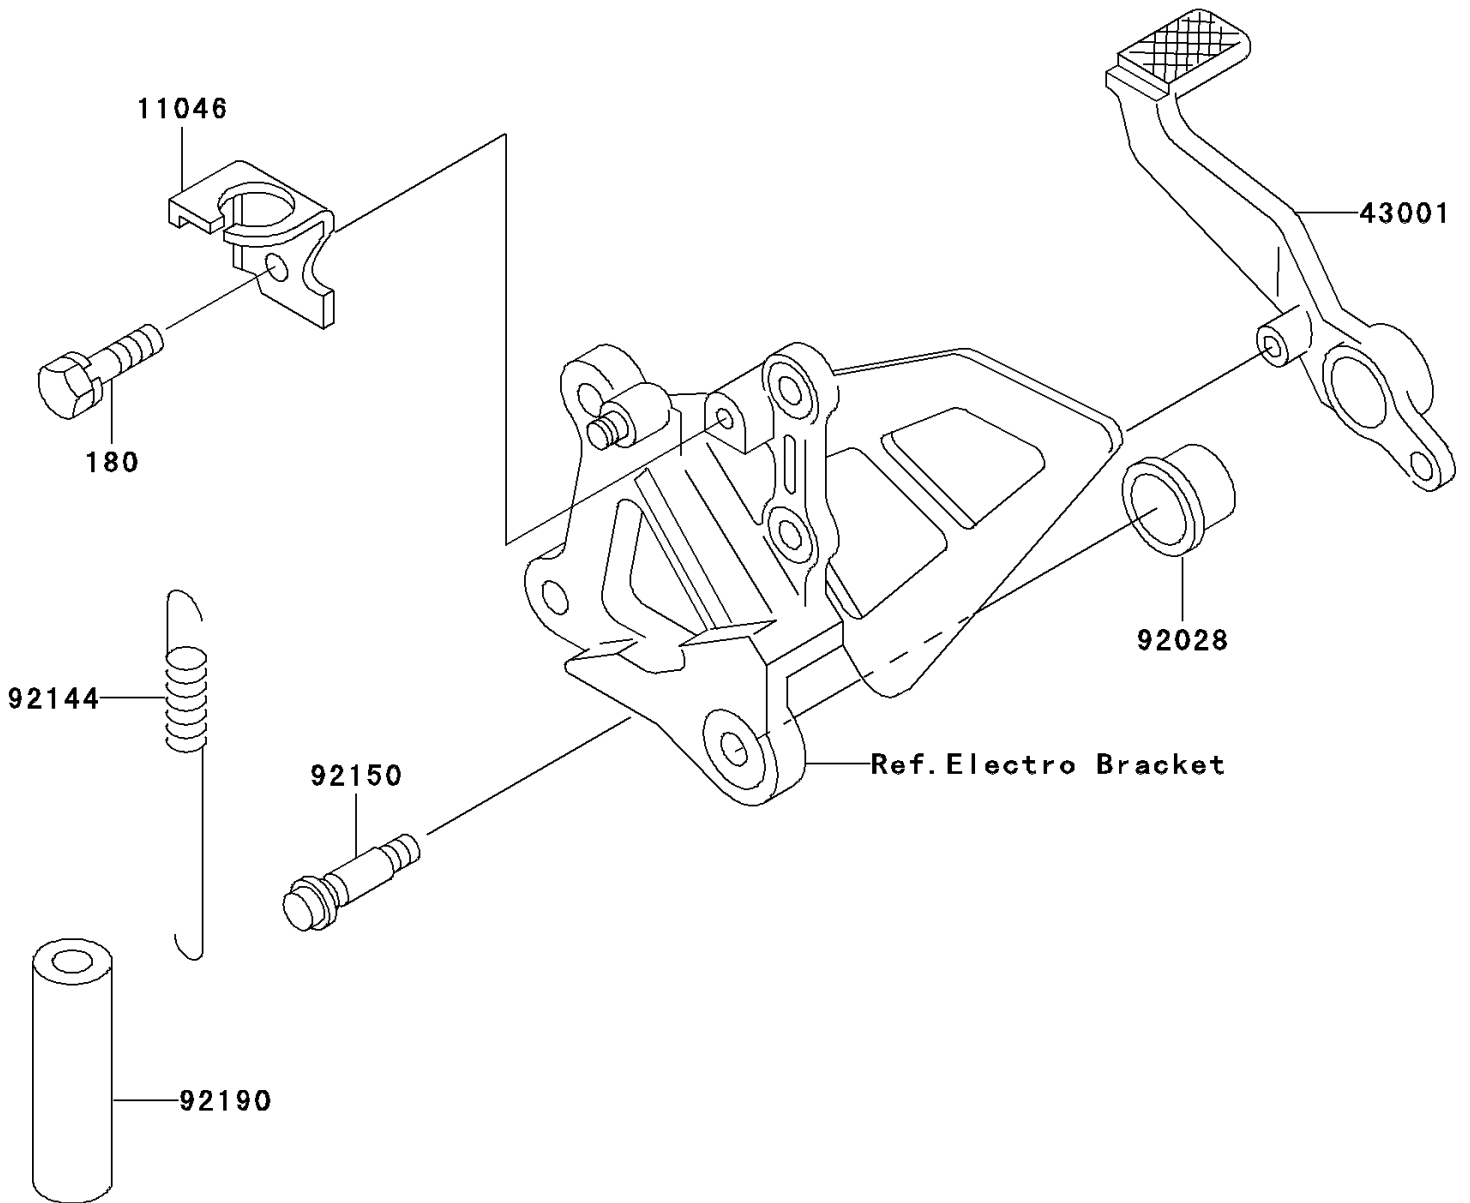

1997 Ninja® ZX™-7R PARTS DIAGRAM

Brake Pedal/Torque Link

F2260

1997 Ninja® ZX™ -7R PARTS LIST

Brake Pedal/Torque Link

ITEM NAME	PART NUMBER	QUANTITY
BOLT-UPSET-WS (Ref # 180)	180H0614	1
BRACKET,REAR BRAKE SWITCH (Ref # 11046)	11046-1252	1
LEVER-BRAKE,PEDAL (Ref # 43001)	43001-1274	1
BUSHING (Ref # 92028)	92028-1576	1
SPRING,BRAKE PEDAL RETURN (Ref # 92144)	92144-1421	1
BOLT (Ref # 92150)	92150-1439	1
TUBE (Ref # 92190)	92190-1170	1