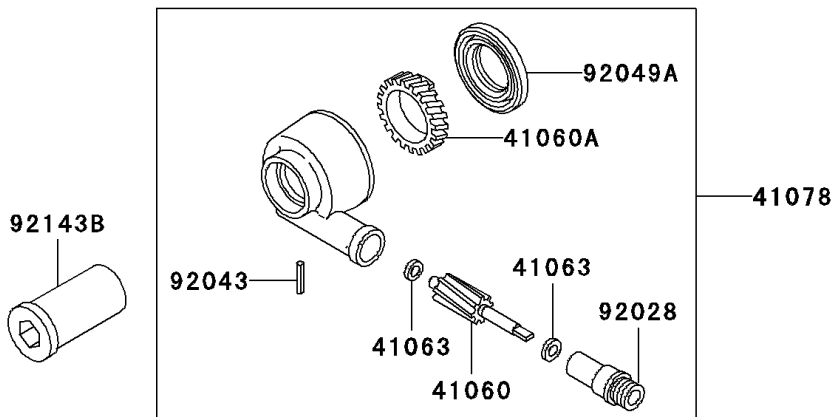

1998 Ninja® ZX™-7R PARTS DIAGRAM

Front Wheel

F2230

1998 Ninja® ZX™-7R PARTS LIST

Front Wheel

ITEM NAME	PART NUMBER	QUANTITY
BEARING-BALL,#6005UU (Ref # 601)	601B6005UU	1
GEAR-METER SCREW,9T (Ref # 41060)	41060-1140	1
GEAR-METER SCREW,24T (Ref # 41060A)	41060-1141	1
WASHER,5.1X9X0.4 (Ref # 41063)	41063-001	1
RECEIVER-SPEEDOMETER (Ref # 41064)	41064-1055	1
AXLE,FR (Ref # 41068)	41068-1327	1
WHEEL-ASSY,FR,P.C.GRAY (Ref # 41073)	41073-1496-DH	1
CASE-ASSY-METER GEAR (Ref # 41078)	41078-1082	1
BUSHING,METER GEAR CASE (Ref # 92028)	92028-1634	1
RING-SNAP,47MM (Ref # 92033)	92033-1042	1
PIN,SPRING,3X18 (Ref # 92043)	92043-1454	1
SEAL-OIL,BJN 32 47 5 (Ref # 92049)	92049-1377	1
SEAL-OIL,BJN-C2 35 52 5 (Ref # 92049A)	92049-1378	1
COLLAR,FR HUB,L=94 (Ref # 92143)	92143-1476	1
COLLAR,FR AXLE,RH,L=17.5 (Ref # 92143A)	92143-1477	1
COLLAR,FR AXLE,LH,L=44.5 (Ref # 92143B)	92143-1478	1