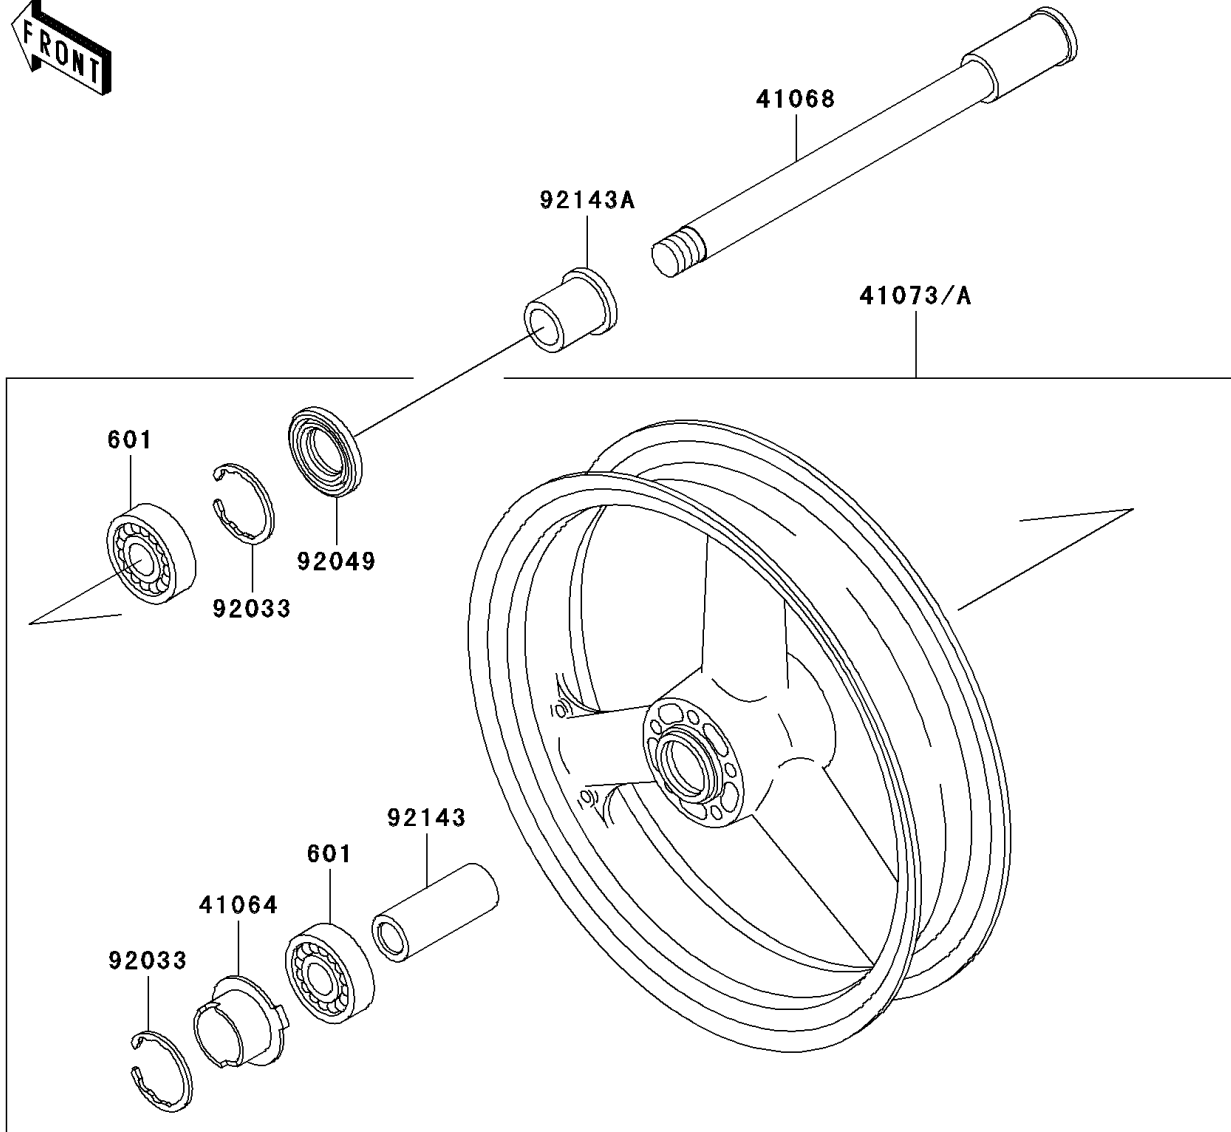

1998 Ninja® ZX™-7R PARTS DIAGRAM

Front Wheel

F2230

1998 Ninja® ZX™-7R PARTS LIST

Front Wheel

ITEM NAME	PART NUMBER	QUANTITY
BEARING-BALL,#6005UU (Ref # 601)	601B6005UU	1
GEAR-METER SCREW,9T (Ref # 41060)	41060-1140	1
GEAR-METER SCREW,24T (Ref # 41060A)	41060-1141	1
WASHER,5.1X9X0.4 (Ref # 41063)	41063-001	1
RECEIVER-SPEEDOMETER (Ref # 41064)	41064-1055	1
AXLE,FR (Ref # 41068)	41068-1327	1
WHEEL-ASSY,FR,P.C.GRAY (Ref # 41073)	41073-1496-DH	1
CASE-ASSY-METER GEAR (Ref # 41078)	41078-1082	1
BUSHING,METER GEAR CASE (Ref # 92028)	92028-1634	1
RING-SNAP,47MM (Ref # 92033)	92033-1042	1
PIN,SPRING,3X18 (Ref # 92043)	92043-1454	1
SEAL-OIL,BJN 32 47 5 (Ref # 92049)	92049-1377	1
SEAL-OIL,BJN-C2 35 52 5 (Ref # 92049A)	92049-1378	1
COLLAR,FR HUB,L=94 (Ref # 92143)	92143-1476	1
COLLAR,FR AXLE,RH,L=17.5 (Ref # 92143A)	92143-1477	1
COLLAR,FR AXLE,LH,L=44.5 (Ref # 92143B)	92143-1478	1