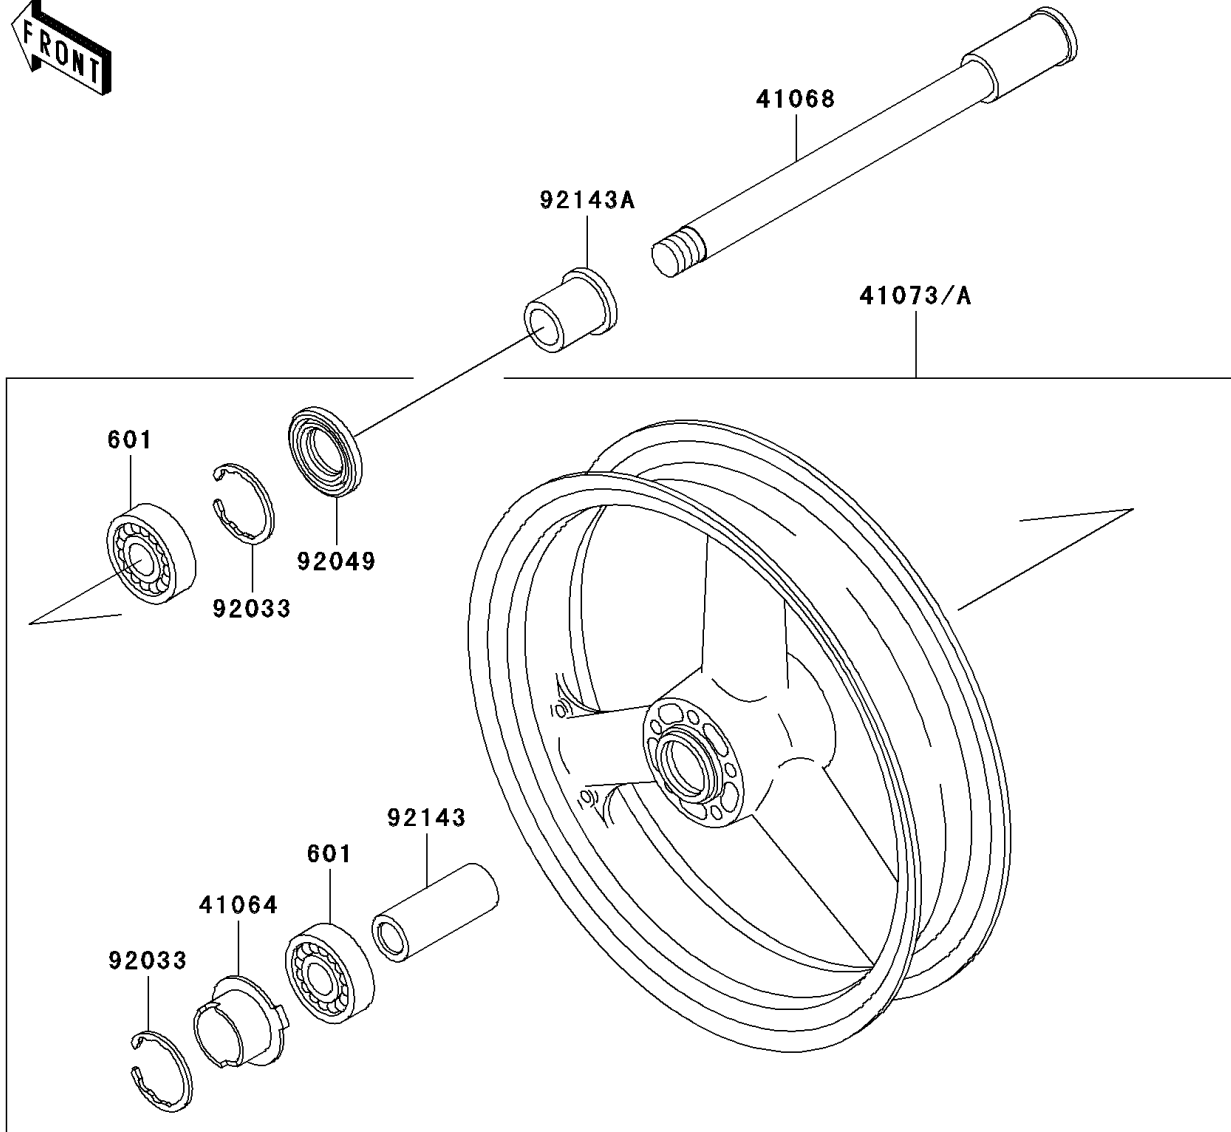

1997 Ninja® ZX™-7R PARTS DIAGRAM

Front Wheel

F2230

1997 Ninja® ZX™-7R PARTS LIST

Front Wheel

ITEM NAME	PART NUMBER	QUANTITY
BEARING-BALL,#6005UU (Ref # 601)	601B6005UU	1
GEAR-METER SCREW,9T (Ref # 41060)	41060-1140	1
GEAR-METER SCREW,24T (Ref # 41060A)	41060-1141	1
WASHER,5.1X9X0.4 (Ref # 41063)	41063-001	1
RECEIVER-SPEEDOMETER (Ref # 41064)	41064-1055	1
AXLE,FR (Ref # 41068)	41068-1327	1
WHEEL-ASSY,FR,P.C.GRAY (Ref # 41073)	41073-1496-DH	1
WHEEL-ASSY,FR,J.S.VIOLET (Ref # 41073A)	41073-1496-F8	1
CASE-ASSY-METER GEAR (Ref # 41078)	41078-1082	1
BUSHING,METER GEAR CASE (Ref # 92028)	92028-1634	1
RING-SNAP,47MM (Ref # 92033)	92033-1042	1
PIN,SPRING,3X18 (Ref # 92043)	92043-1454	1
SEAL-OIL,BJN 32 47 5 (Ref # 92049)	92049-1377	1
SEAL-OIL,BJN-C2 35 52 5 (Ref # 92049A)	92049-1378	1
COLLAR,FR HUB,L=94 (Ref # 92143)	92143-1476	1
COLLAR,FR AXLE,RH,L=17.5 (Ref # 92143A)	92143-1477	1
COLLAR,FR AXLE,LH,L=44.5 (Ref # 92143B)	92143-1478	1