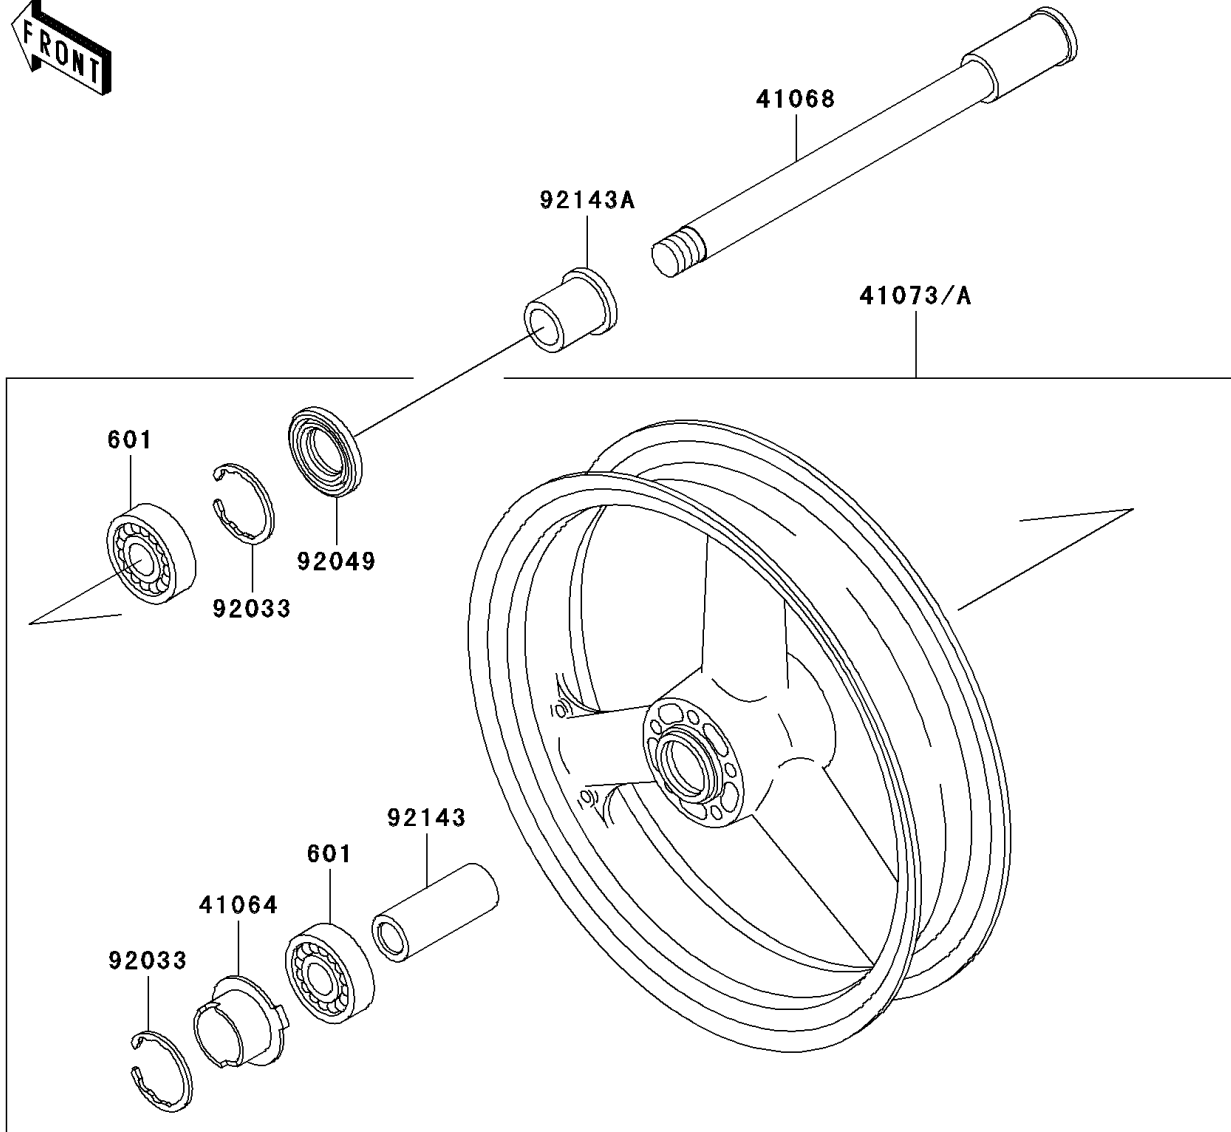

1997 Ninja® ZX™-7R PARTS DIAGRAM

Front Wheel

F2230

1997 Ninja® ZX™-7R PARTS LIST

Front Wheel

ITEM NAME	PART NUMBER	QUANTITY
BEARING-BALL,#6005UU (Ref # 601)	601B6005UU	2
GEAR-METER SCREW,9T (Ref # 41060)	41060-1140	1
GEAR-METER SCREW,24T (Ref # 41060A)	41060-1141	1
WASHER,5.1X9X0.4 (Ref # 41063)	41063-001	2
RECEIVER-SPEEDOMETER (Ref # 41064)	41064-1055	1
AXLE,FR (Ref # 41068)	41068-1327	1
WHEEL-ASSY,FR,P.C.GRAY (Ref # 41073)	41073-1496-DH	1
WHEEL-ASSY,FR,J.S.VIOLET (Ref # 41073A)	41073-1496-F8	1
CASE-ASSY-METER GEAR (Ref # 41078)	41078-1082	1
BUSHING,METER GEAR CASE (Ref # 92028)	92028-1634	1
RING-SNAP,47MM (Ref # 92033)	92033-1042	2
PIN,SPRING,3X18 (Ref # 92043)	92043-1454	1
SEAL-OIL,BJN 32 47 5 (Ref # 92049)	92049-1377	1
SEAL-OIL,BJN-C2 35 52 5 (Ref # 92049A)	92049-1378	1
COLLAR,FR HUB,L=94 (Ref # 92143)	92143-1476	1
COLLAR,FR AXLE,RH,L=17.5 (Ref # 92143A)	92143-1477	1
COLLAR,FR AXLE,LH,L=44.5 (Ref # 92143B)	92143-1478	1