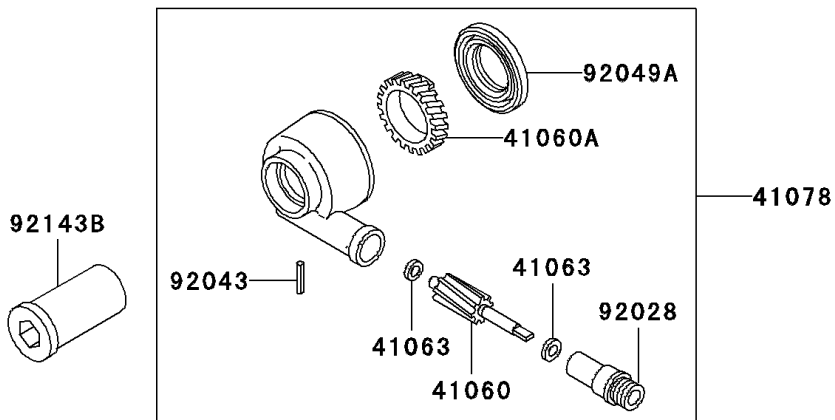

1997 Ninja® ZX™-7R PARTS DIAGRAM

Front Wheel

F2230

1997 Ninja® ZX™-7R PARTS LIST

Front Wheel

ITEM NAME	PART NUMBER	QUANTITY
BEARING-BALL,#6005UU (Ref # 601)	601B6005UU	2
GEAR-METER SCREW,9T (Ref # 41060)	41060-1140	1
GEAR-METER SCREW,24T (Ref # 41060A)	41060-1141	1
WASHER,5.1X9X0.4 (Ref # 41063)	41063-001	2
RECEIVER-SPEEDOMETER (Ref # 41064)	41064-1055	1
AXLE,FR (Ref # 41068)	41068-1327	1
WHEEL-ASSY,FR,P.C.GRAY (Ref # 41073)	41073-1496-DH	1
WHEEL-ASSY,FR,J.S.VIOLET (Ref # 41073A)	41073-1496-F8	1
CASE-ASSY-METER GEAR (Ref # 41078)	41078-1082	1
BUSHING,METER GEAR CASE (Ref # 92028)	92028-1634	1
RING-SNAP,47MM (Ref # 92033)	92033-1042	2
PIN,SPRING,3X18 (Ref # 92043)	92043-1454	1
SEAL-OIL,BJN 32 47 5 (Ref # 92049)	92049-1377	1
SEAL-OIL,BJN-C2 35 52 5 (Ref # 92049A)	92049-1378	1
COLLAR,FR HUB,L=94 (Ref # 92143)	92143-1476	1
COLLAR,FR AXLE,RH,L=17.5 (Ref # 92143A)	92143-1477	1
COLLAR,FR AXLE,LH,L=44.5 (Ref # 92143B)	92143-1478	1