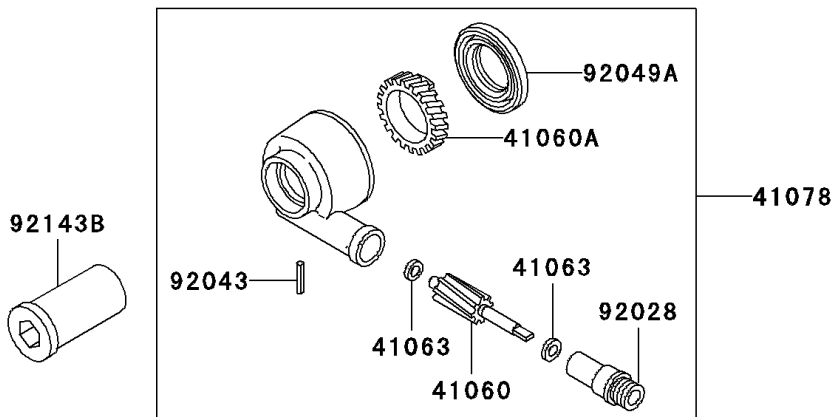

1997 Ninja® ZX™-7R PARTS DIAGRAM

Front Wheel

F2230

1997 Ninja® ZX™-7R PARTS LIST

Front Wheel

ITEM NAME	PART NUMBER	QUANTITY
BEARING-BALL,#6005UU (Ref # 601)	601B6005UU	1
GEAR-METER SCREW,9T (Ref # 41060)	41060-1140	1
GEAR-METER SCREW,24T (Ref # 41060A)	41060-1141	1
WASHER,5.1X9X0.4 (Ref # 41063)	41063-001	1
RECEIVER-SPEEDOMETER (Ref # 41064)	41064-1055	1
AXLE,FR (Ref # 41068)	41068-1327	1
WHEEL-ASSY,FR,P.C.GRAY (Ref # 41073)	41073-1496-DH	1
WHEEL-ASSY,FR,J.S.VIOLET (Ref # 41073A)	41073-1496-F8	1
CASE-ASSY-METER GEAR (Ref # 41078)	41078-1082	1
BUSHING,METER GEAR CASE (Ref # 92028)	92028-1634	1
RING-SNAP,47MM (Ref # 92033)	92033-1042	1
PIN,SPRING,3X18 (Ref # 92043)	92043-1454	1
SEAL-OIL,BJN 32 47 5 (Ref # 92049)	92049-1377	1
SEAL-OIL,BJN-C2 35 52 5 (Ref # 92049A)	92049-1378	1
COLLAR,FR HUB,L=94 (Ref # 92143)	92143-1476	1
COLLAR,FR AXLE,RH,L=17.5 (Ref # 92143A)	92143-1477	1
COLLAR,FR AXLE,LH,L=44.5 (Ref # 92143B)	92143-1478	1