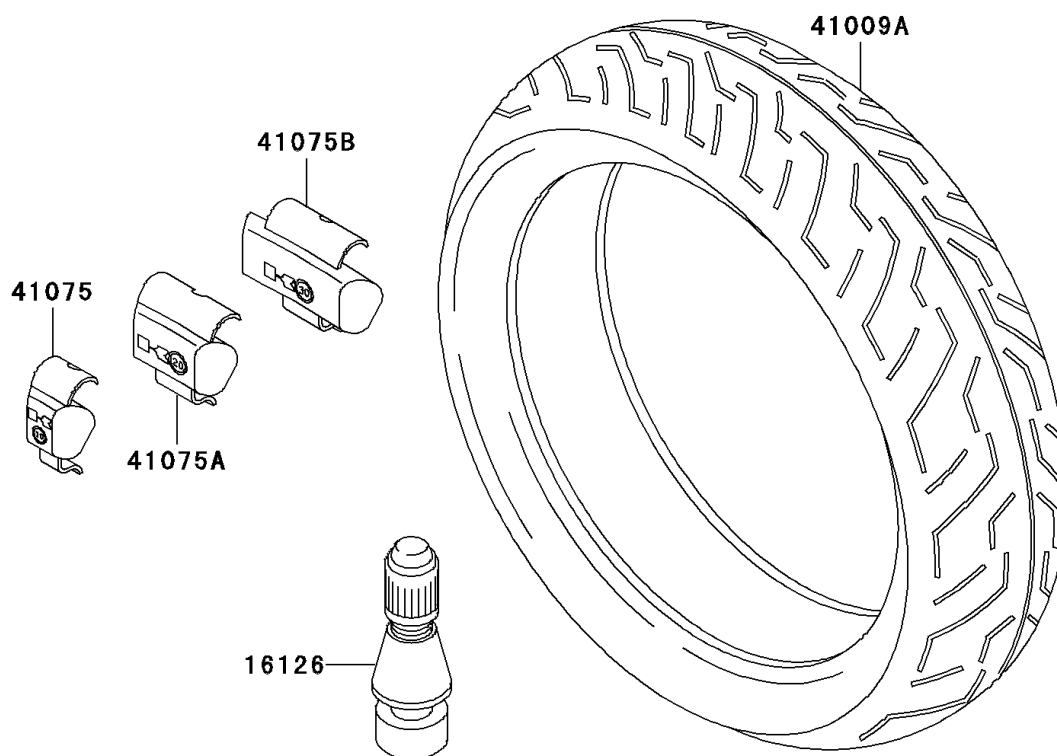

1998 Ninja® ZX™-7R PARTS DIAGRAM

Tires

F2210

1998 Ninja® ZX™-7R PARTS LIST

Tires

ITEM NAME	PART NUMBER	QUANTITY
VALVE,TIRE (Ref # 16126)	16126-1140	1
TIRE,FR,120/70ZR17(58W),D204FL (Ref # 41009)	41009-1140	1
TIRE,RR,190/50ZR17(73W),D204L (Ref # 41009A)	41009-1141	1
BALANCER-WHEEL,10G,SILVER (Ref # 41075)	41075-1014	1
BALANCER-WHEEL,20G,SILVER (Ref # 41075A)	41075-1015	1
BALANCER-WHEEL,30G,SILVER (Ref # 41075B)	41075-1016	1