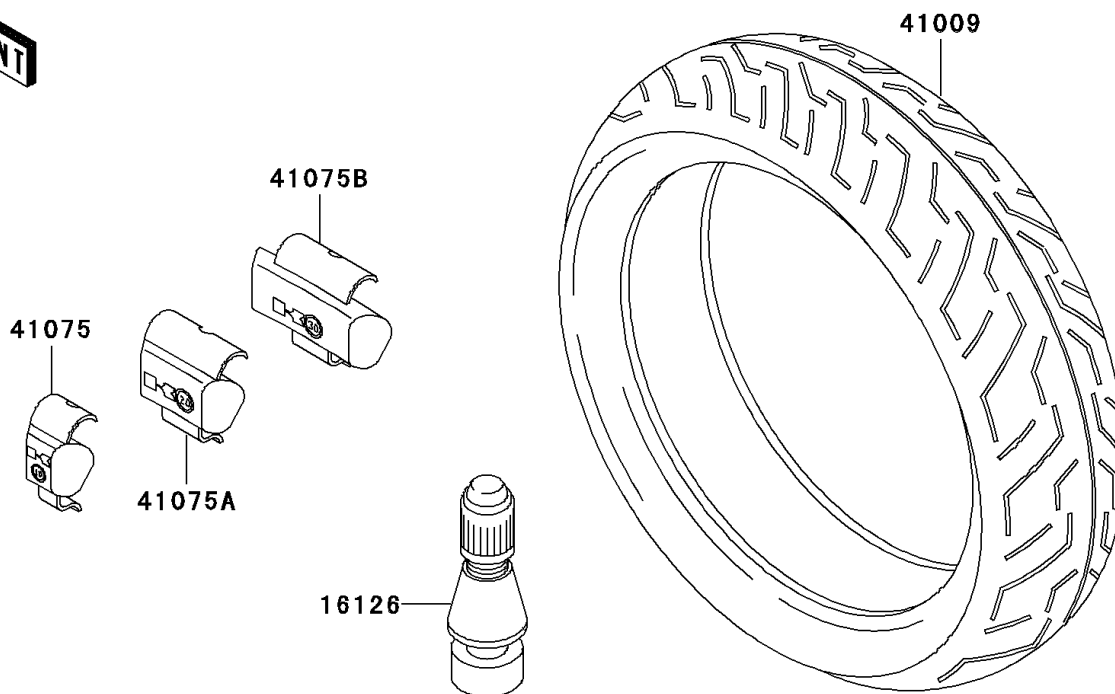

1998 Ninja® ZX™-7R PARTS DIAGRAM

Tires

F2210

1998 Ninja® ZX™-7R PARTS LIST

Tires

ITEM NAME	PART NUMBER	QUANTITY
VALVE,TIRE (Ref # 16126)	16126-1140	1
TIRE,FR,120/70ZR17(58W),D204FL (Ref # 41009)	41009-1140	1
TIRE,RR,190/50ZR17(73W),D204L (Ref # 41009A)	41009-1141	1
BALANCER-WHEEL,10G,SILVER (Ref # 41075)	41075-1014	1
BALANCER-WHEEL,20G,SILVER (Ref # 41075A)	41075-1015	1
BALANCER-WHEEL,30G,SILVER (Ref # 41075B)	41075-1016	1