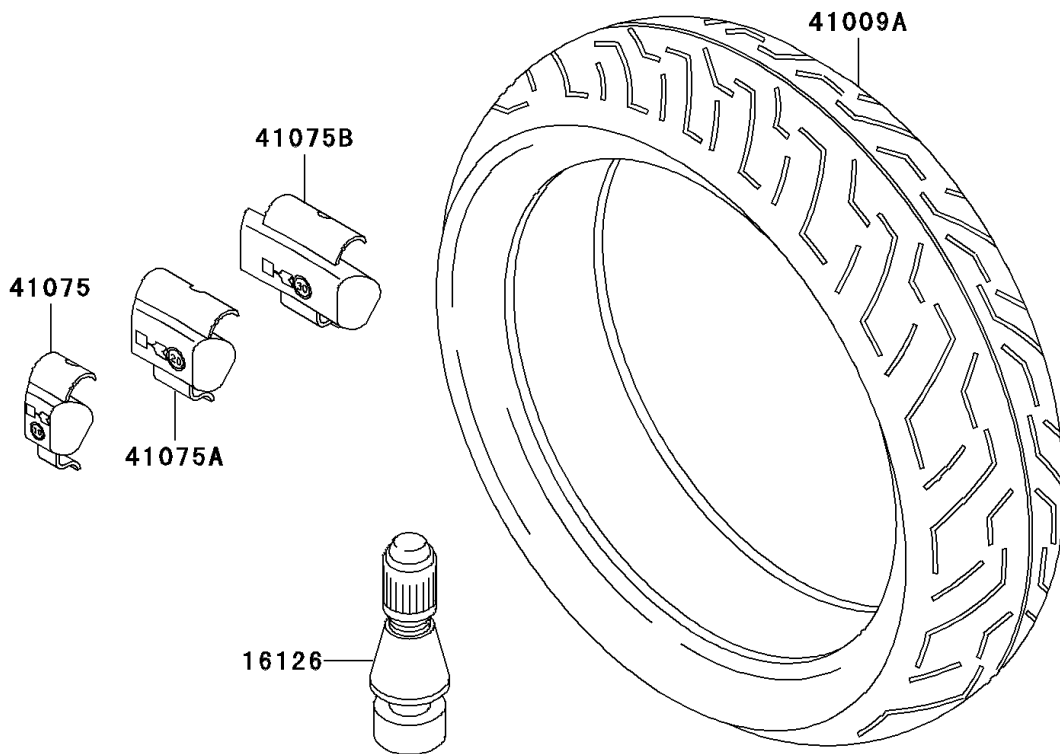

# 1997 Ninja® ZX™-7R PARTS DIAGRAM

Tires

F2210

## 1997 Ninja® ZX™-7R PARTS LIST

### Tires

ITEM NAME	PART NUMBER	QUANTITY
VALVE,TIRE (Ref # 16126)	16126-1140	2
TIRE,FR,120/70ZR17(58W),D204FL (Ref # 41009)	41009-1140	1
TIRE,RR,190/50ZR17(73W),D204L (Ref # 41009A)	41009-1141	1
BALANCER-WHEEL,10G,SILVER (Ref # 41075)	41075-1014	AR
BALANCER-WHEEL,20G,SILVER (Ref # 41075A)	41075-1015	AR
BALANCER-WHEEL,30G,SILVER (Ref # 41075B)	41075-1016	AR