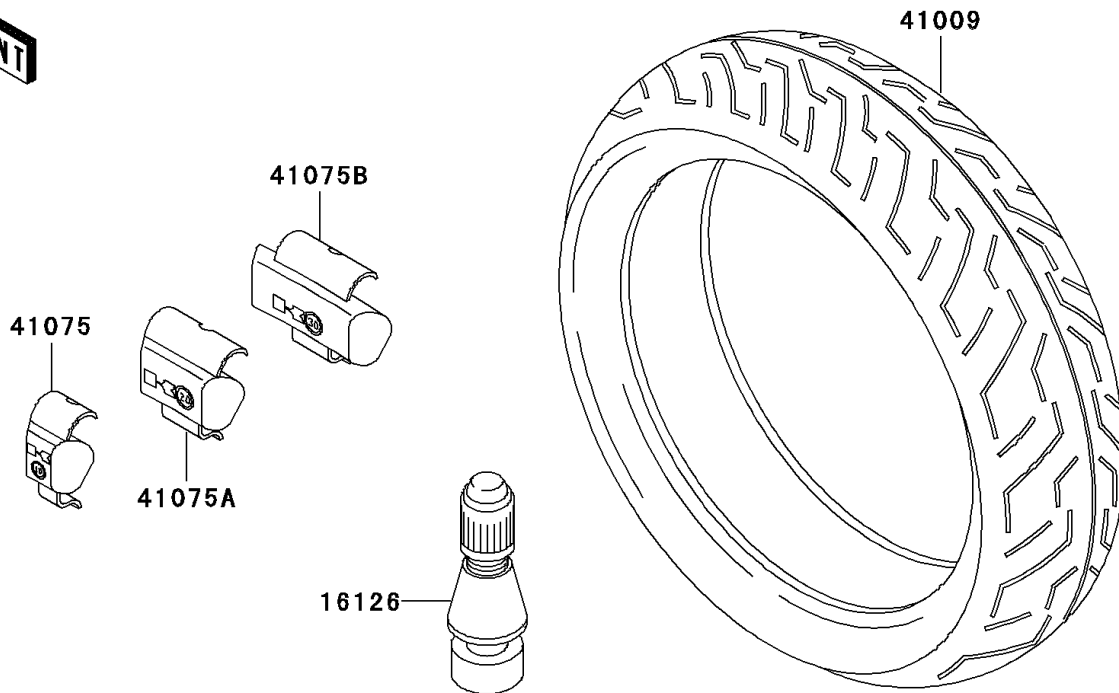

## 1997 Ninja® ZX™-7R PARTS DIAGRAM

Tires

F2210

## 1997 Ninja® ZX™-7R PARTS LIST

Tires

ITEM NAME	PART NUMBER	QUANTITY
VALVE,TIRE (Ref # 16126)	16126-1140	1
TIRE,FR,120/70ZR17(58W),D204FL (Ref # 41009)	41009-1140	1
TIRE,RR,190/50ZR17(73W),D204L (Ref # 41009A)	41009-1141	1
BALANCER-WHEEL,10G,SILVER (Ref # 41075)	41075-1014	1
BALANCER-WHEEL,20G,SILVER (Ref # 41075A)	41075-1015	1
BALANCER-WHEEL,30G,SILVER (Ref # 41075B)	41075-1016	1