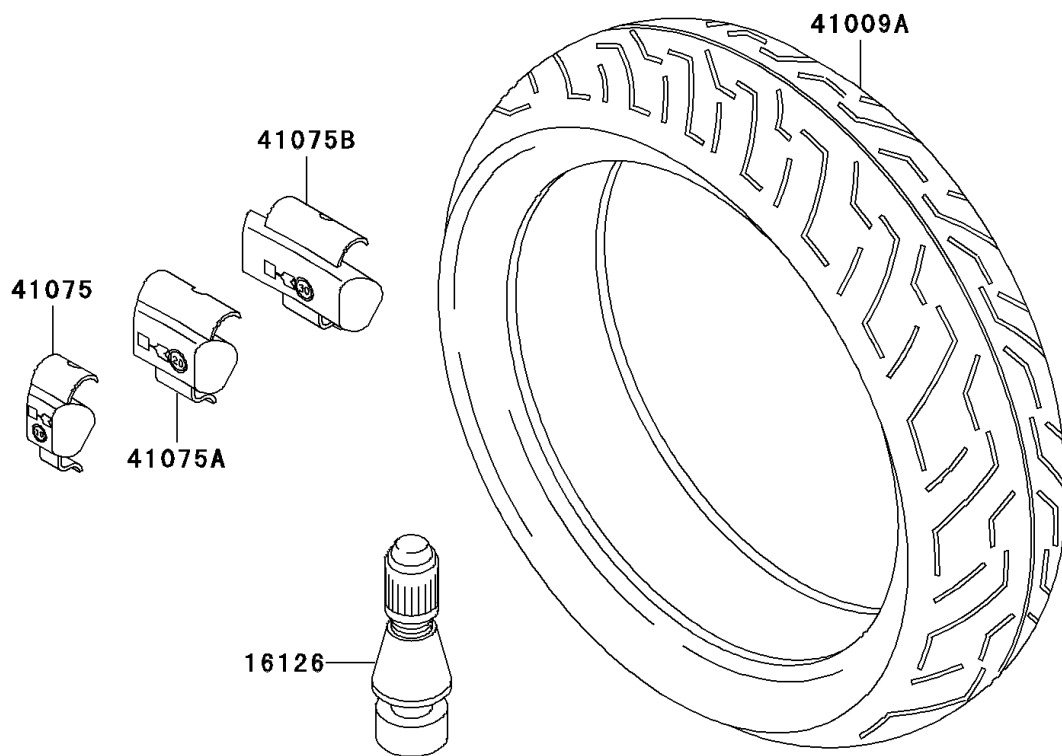

## 1997 Ninja® ZX™-7R PARTS DIAGRAM

Tires

F2210

## 1997 Ninja® ZX™-7R PARTS LIST

Tires

ITEM NAME	PART NUMBER	QUANTITY
VALVE,TIRE (Ref # 16126)	16126-1140	1
TIRE,FR,120/70ZR17(58W),D204FL (Ref # 41009)	41009-1140	1
TIRE,RR,190/50ZR17(73W),D204L (Ref # 41009A)	41009-1141	1
BALANCER-WHEEL,10G,SILVER (Ref # 41075)	41075-1014	1
BALANCER-WHEEL,20G,SILVER (Ref # 41075A)	41075-1015	1
BALANCER-WHEEL,30G,SILVER (Ref # 41075B)	41075-1016	1