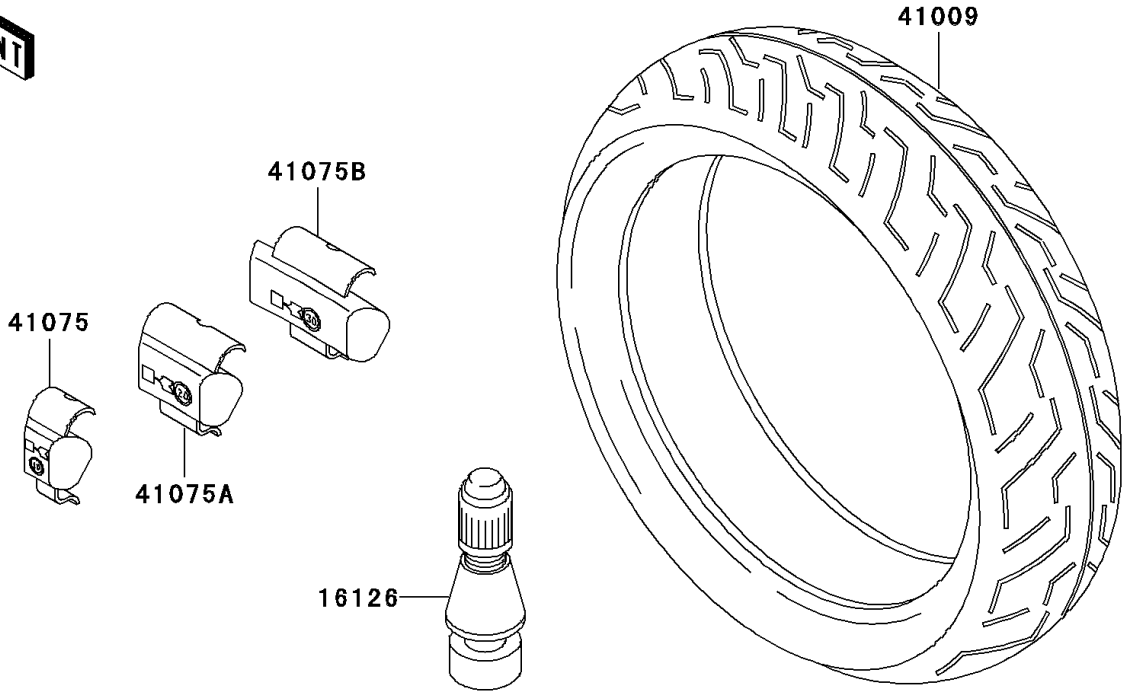

# 1997 Ninja® ZX™-7R PARTS DIAGRAM

Tires

F2210

### Tires

ITEM NAME	PART NUMBER	QUANTITY
VALVE,TIRE (Ref # 16126)	16126-1140	2
TIRE,FR,120/70ZR17(58W),D204FL (Ref # 41009)	41009-1140	1
TIRE,RR,190/50ZR17(73W),D204L (Ref # 41009A)	41009-1141	1
BALANCER-WHEEL,10G,SILVER (Ref # 41075)	41075-1014	AR
BALANCER-WHEEL,20G,SILVER (Ref # 41075A)	41075-1015	AR
BALANCER-WHEEL,30G,SILVER (Ref # 41075B)	41075-1016	AR