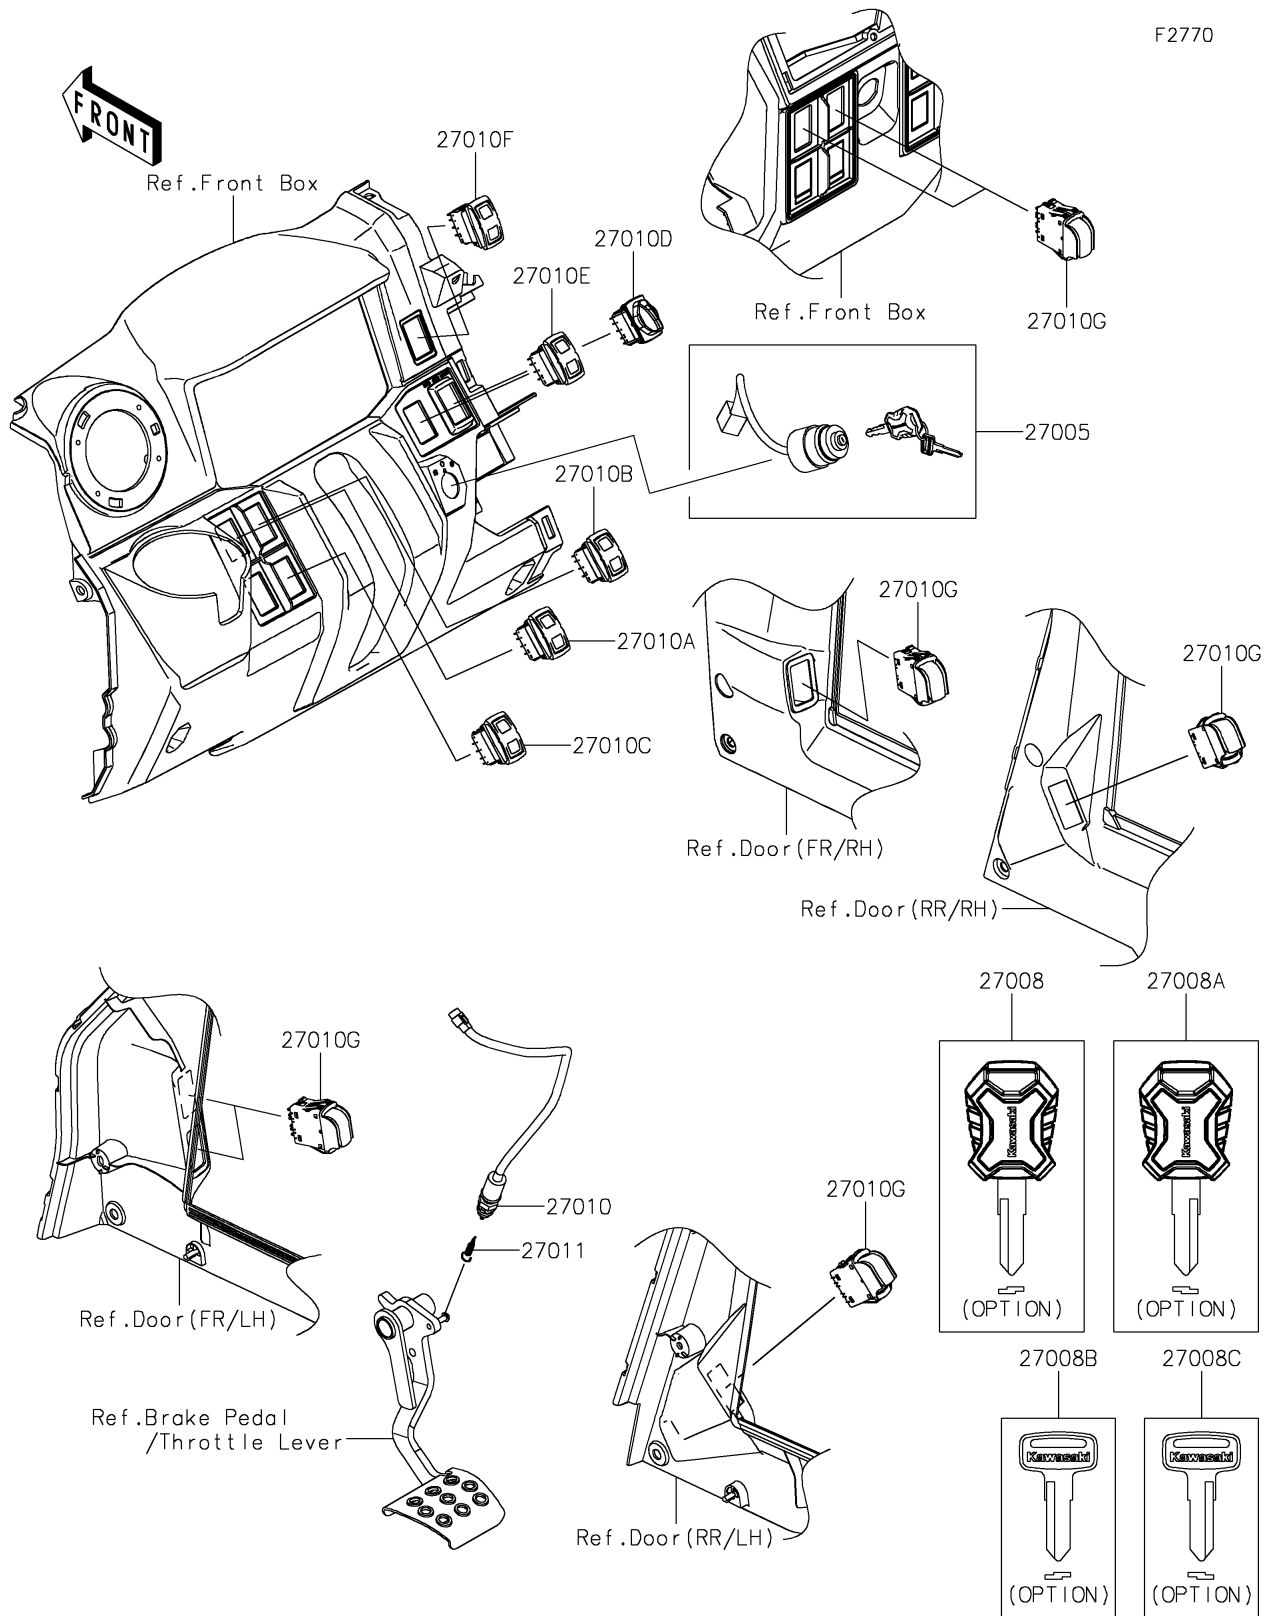

2025 RIDGE XR CREW Limited HVAC PARTS DIAGRAM

Ignition Switch

2025 RIDGE XR CREW Limited HVAC PARTS LIST

Ignition Switch

ITEM NAME	PART NUMBER	QUANTITY
SWITCH-ASSY-IGNITION (Ref # 27005)	27005-0733	1
KEY-LOCK,BLANK,MASCOT (Ref # 27008)	27008-0713	1
KEY-LOCK,BLANK,MASCOT (Ref # 27008A)	27008-0714	1
KEY-LOCK,BLANK (Ref # 27008B)	27008-1153	1
KEY-LOCK,BLANK (Ref # 27008C)	27008-1157	1
SWITCH,BRAKE (Ref # 27010)	27010-0724	1
SWITCH,UP/DOWN (Ref # 27010A)	27010-0954	1
SWITCH,SELECT/RETURN (Ref # 27010B)	27010-0955	1
SWITCH,HEAD LAMP (Ref # 27010C)	27010-0984	1
SWITCH,2WD/4WD (Ref # 27010D)	27010-0986	1
SWITCH,3PW MODE (Ref # 27010E)	27010-0987	1
SWITCH,WIPER&WASHER (Ref # 27010F)	27010-0989	1
SWITCH,POWER WINDOW (Ref # 27010G)	27010-1539	7
SPRING,BRAKE LAMP SWITCH (Ref # 27011)	27011-006	1