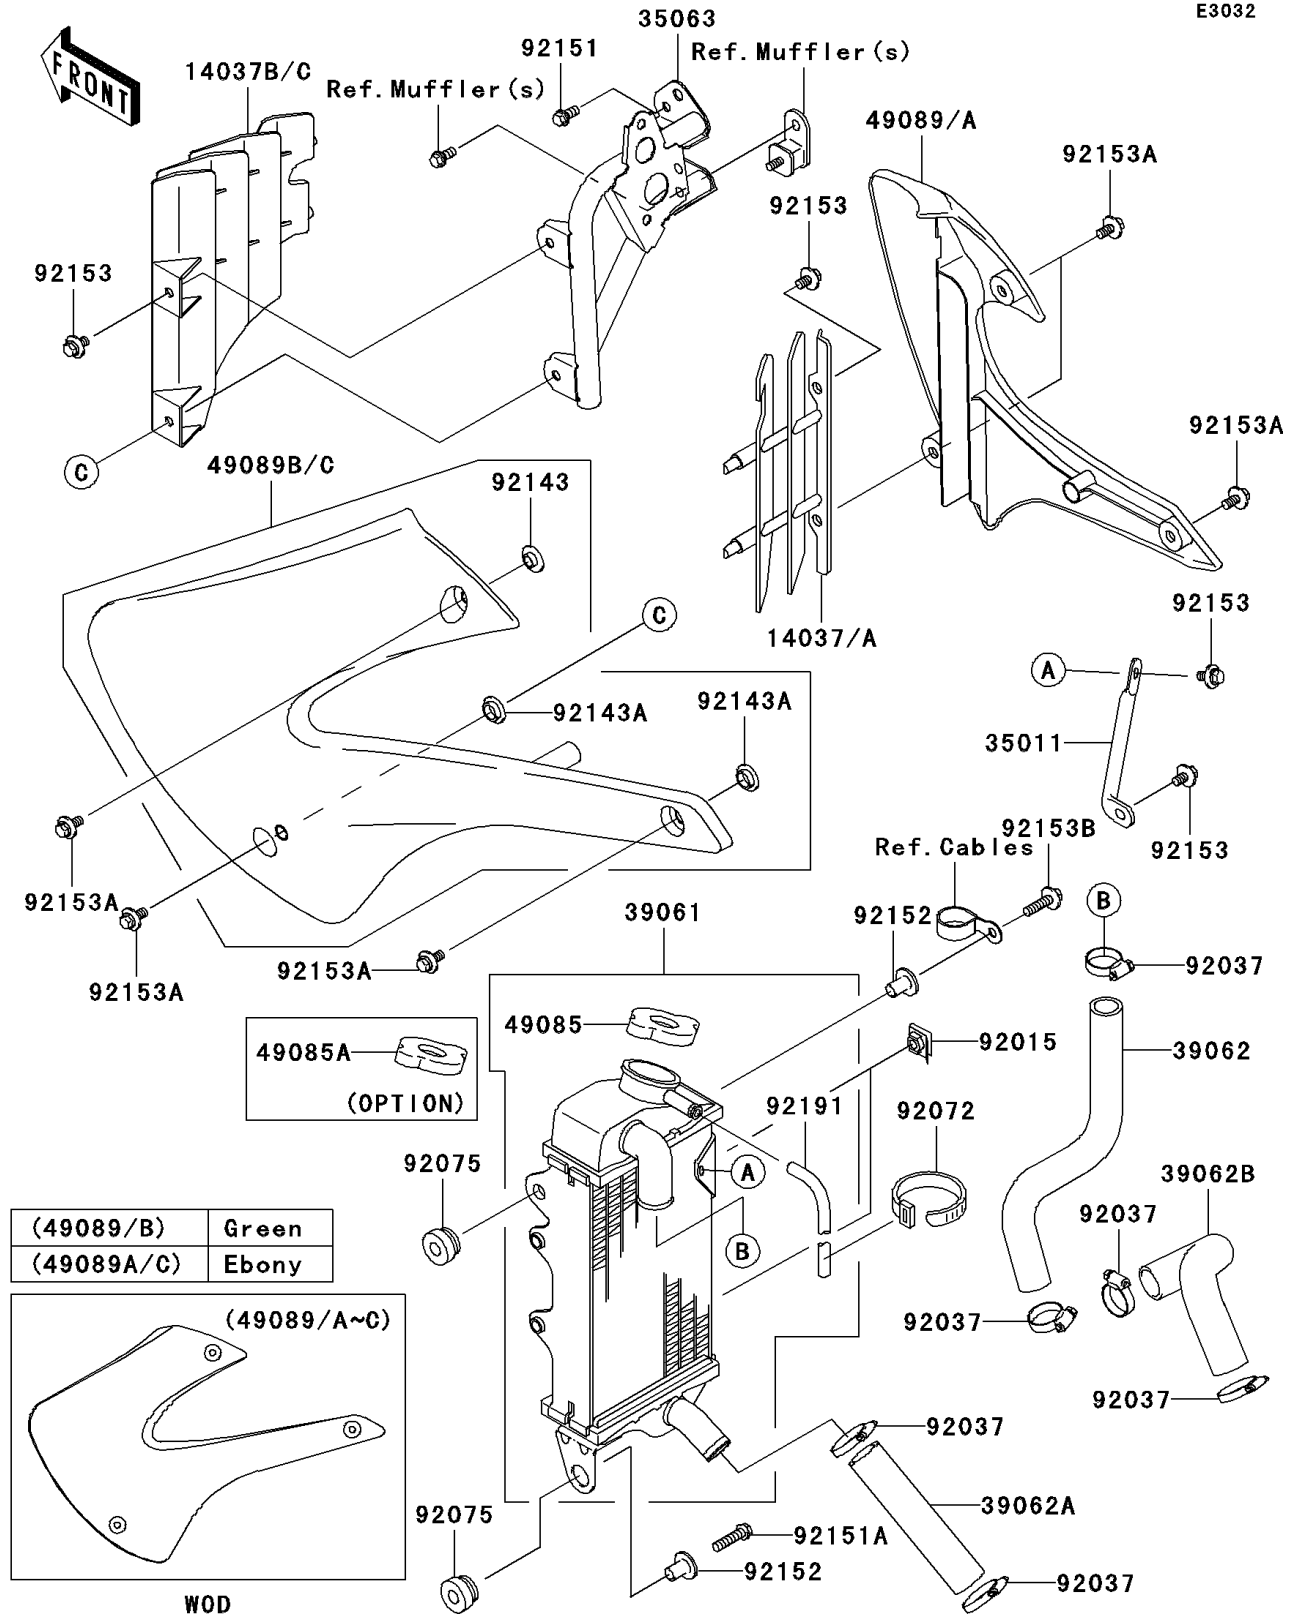

2009 KX85 PARTS DIAGRAM

Radiator

E3032

2009 KX85 PARTS LIST

Radiator

ITEM NAME	PART NUMBER	QUANTITY
SCREEN,RH,BLACK (Ref # 14037A)	14037-1249-6D	1
SCREEN,LH,BLACK (Ref # 14037C)	14037-1282-6D	1
STAY (Ref # 35011)	35011-1845	1
STAY (Ref # 35063)	35063-1137	1
RADIATOR-ASSY (Ref # 39061)	39061-1245	1
HOSE-COOLING,HEAD-RADIATOR (Ref # 39062)	39062-1425	1
HOSE-COOLING,RADIATOR-PUMP (Ref # 39062A)	39062-1711	1
HOSE-COOLING,CYLINDER PUMP (Ref # 39062B)	39062-1712	1
CAP-ASSY-PRESSURE,P1.1 (Ref # 49085)	49085-1070	1
CAP-ASSY-PRESSURE,P1.6 (Ref # 49085A)	49085-1073	1
SHROUD-ENGINE,RH,L.GREEN (Ref # 49089)	49089-1139-290	1
SHROUD-ENGINE,LH,L.GREEN (Ref # 49089B)	49089-1146-290	1
NUT (Ref # 92015)	92015-1487	1
CLAMP,COOLING HOSE (Ref # 92037)	92037-1589	1
BAND,L=186 (Ref # 92072)	92072-056	1
DAMPER (Ref # 92075)	92075-1352	1
COLLAR (Ref # 92143)	92143-1087	1
COLLAR (Ref # 92143A)	92143-1196	1
BOLT,6X12 (Ref # 92151)	92151-1133	1
BOLT,FLANGED-SMALL,6X25 (Ref # 92151A)	92151-1930	1
COLLAR (Ref # 92152)	92152-0666	1
BOLT,6X12 (Ref # 92153)	92153-0503	1
BOLT,FLANGED,6X14 (Ref # 92153A)	92153-0936	1
BOLT,FLANGED WP,6X25 (Ref # 92153B)	92153-1008	1
TUBE,6X9X700 (Ref # 92191)	92191-1211	1