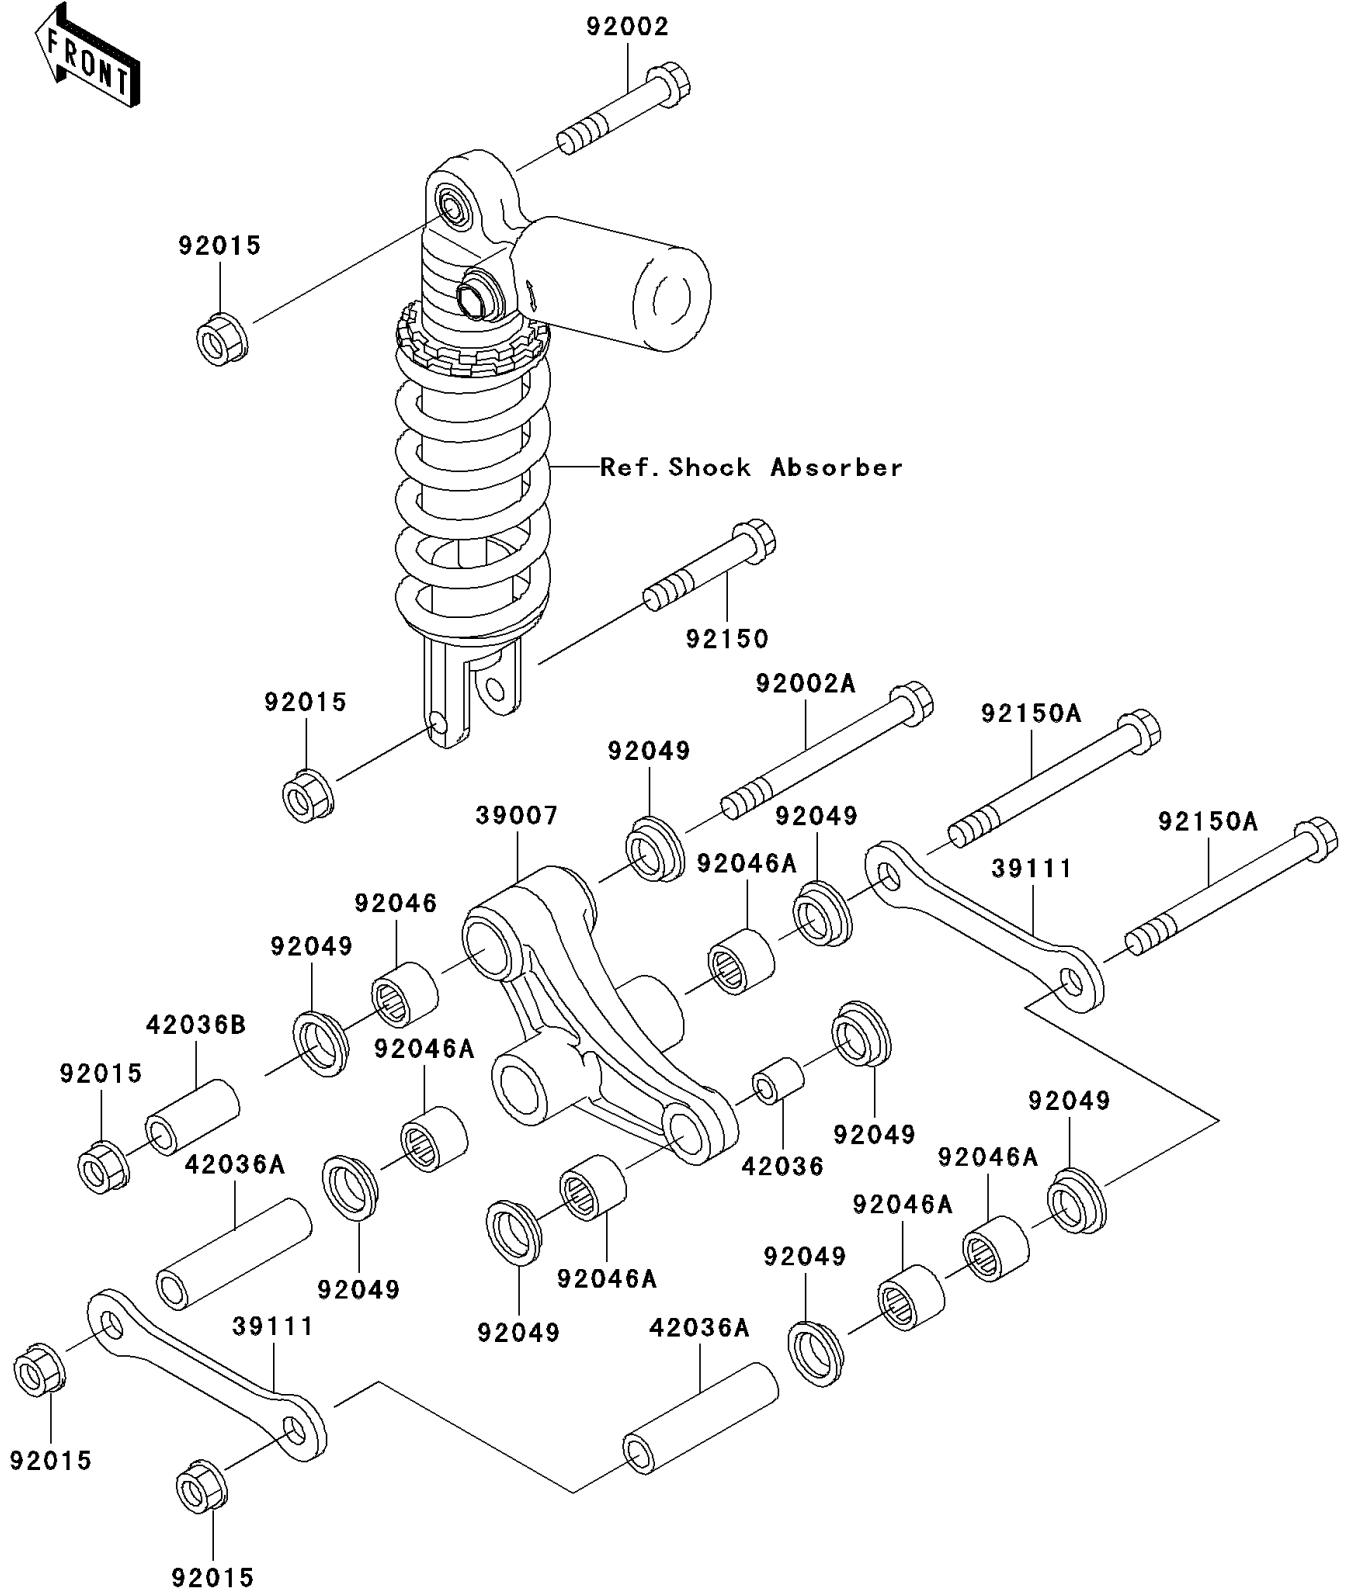

1997 Ninja® ZX™-7R PARTS DIAGRAM

Rear Suspension

F2150

1997 Ninja® ZX™ -7R PARTS LIST

Rear Suspension

ITEM NAME	PART NUMBER	QUANTITY
ARM-SUSP,UNI TRAK (Ref # 39007)	39007-1244	1
ROD-TIE,SUSPENSION (Ref # 39111)	39111-1147	2
SLEEVE,ARM,RR (Ref # 42036)	42036-1077	1
SLEEVE,12.1X20X88 (Ref # 42036A)	42036-1250	2
SLEEVE,12.1X20X44.5 (Ref # 42036B)	42036-1288	1
BOLT,12X55 (Ref # 92002)	92002-1130	1
BOLT,12X85 (Ref # 92002A)	92002-1255	1
NUT,FLANGED,12MM (Ref # 92015)	92015-1433	5
BEARING-NEEDLE,BM202726 (Ref # 92046)	92046-1110	1
BEARING-NEEDLE,BM202715 (Ref # 92046A)	92046-1112	5
SEAL-OIL,ARM,CNT (Ref # 92049)	92049-1109	8
BOLT,FLANGED,12X63 (Ref # 92150)	92150-1258	1
BOLT,FLANGED,12X112 (Ref # 92150A)	92150-1259	2