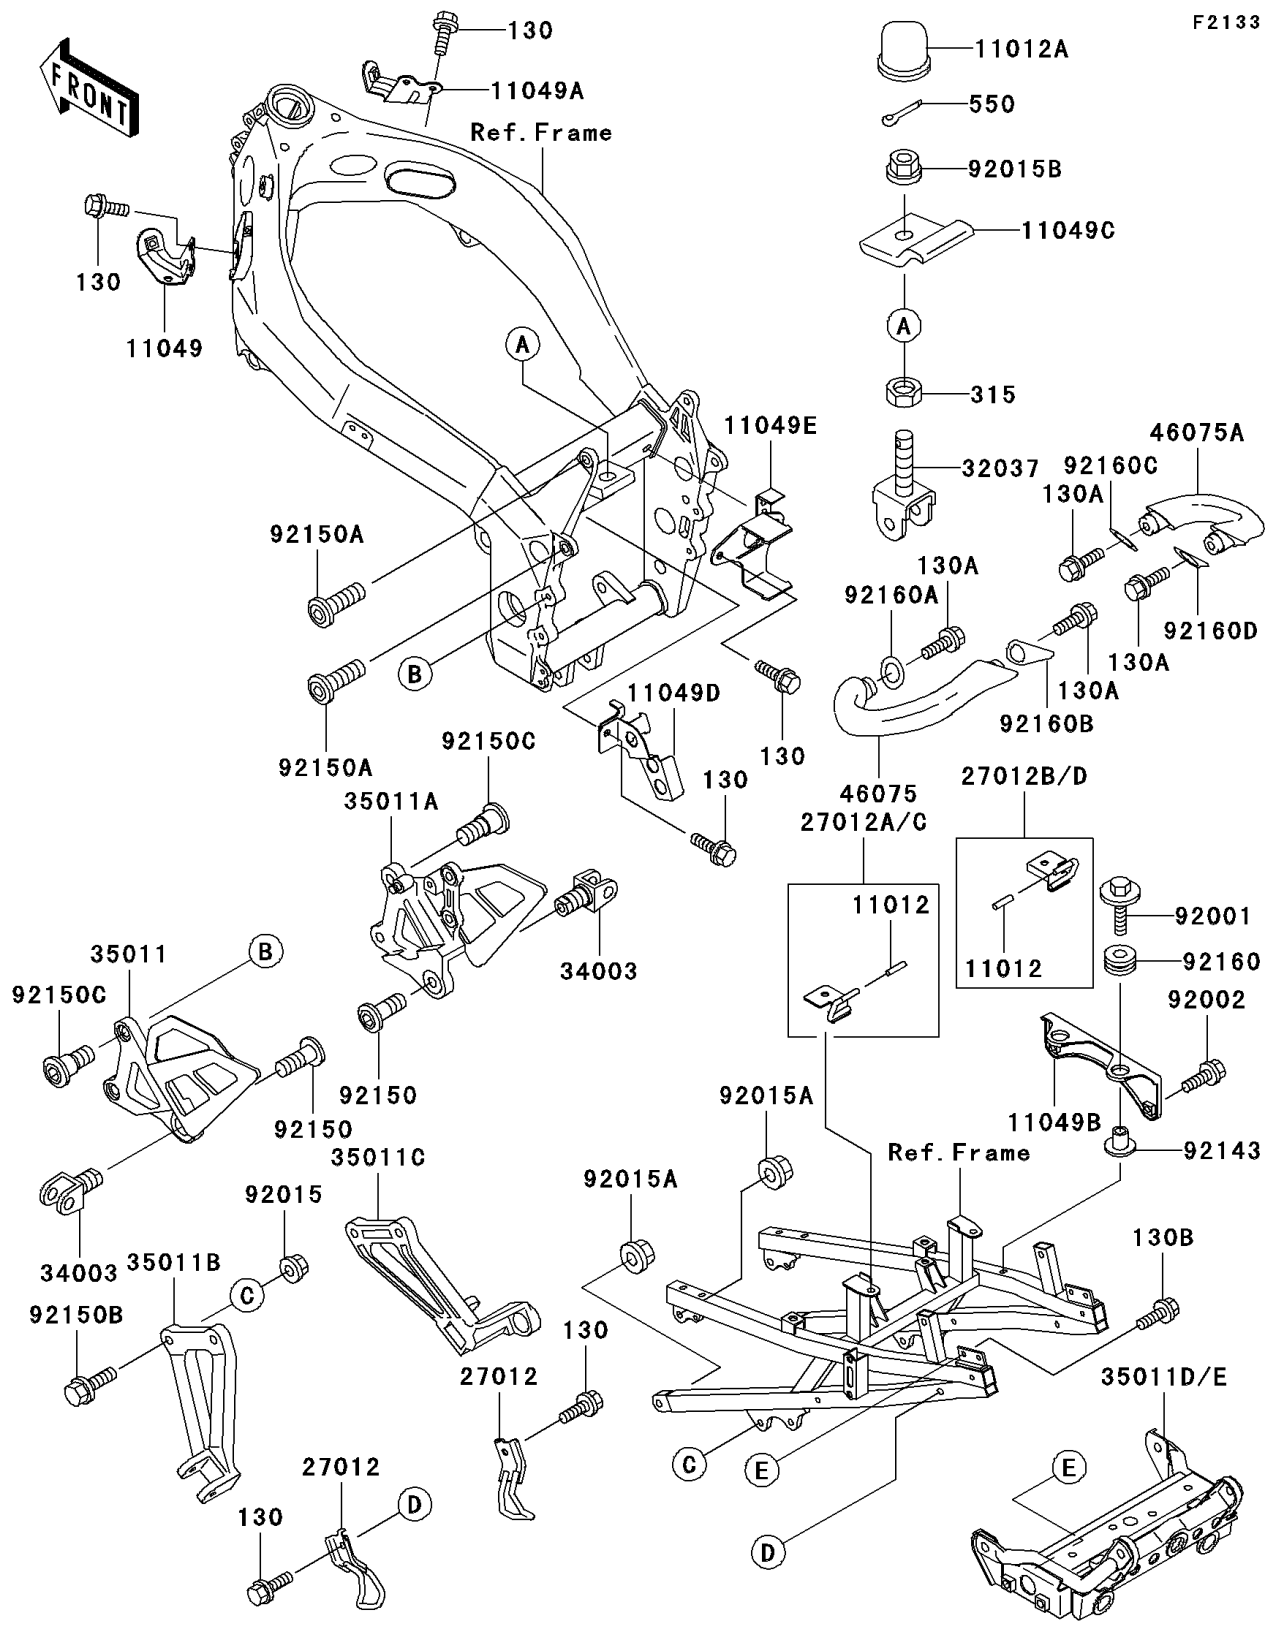

1997 Ninja® ZX™-7R PARTS DIAGRAM

Electro Bracket

1997 Ninja® ZX™-7R PARTS LIST

Electro Bracket

ITEM NAME	PART NUMBER	QUANTITY
BOLT-FLANGED,6X16,BLACK (Ref # 130)	130J0616	9
BOLT-FLANGED,8X16,BLACK (Ref # 130A)	130J0816	4
CAP,BUNGEE CORD HOOK (Ref # 11012)	11012-1589	2
CAP (Ref # 11012A)	11012-1844	1
BRACKET,RADIATOR,LH (Ref # 11049)	11049-1335	1
BRACKET,RADIATOR,RH (Ref # 11049A)	11049-1336	1
BRACKET,IGNITER (Ref # 11049B)	11049-1397	1
BRACKET,BATTERY CASE,FR (Ref # 11049C)	11049-1398	1
BRACKET,FUEL FILTER (Ref # 11049D)	11049-1701	1
BRACKET,FUEL PUMP (Ref # 11049E)	11049-1736	1
HOOK,BUNGEE CORD,RR (Ref # 27012)	27012-1475	2
HOOK,HELMET,LH (Ref # 27012C)	27012-1535	1
HOOK,HELMET,RH (Ref # 27012D)	27012-1536	1
BRACKET-SHOCKABSORBER (Ref # 32037)	32037-1564	1
HOLDER-STEP (Ref # 34003)	34003-1327	2
STAY,FR,LH (Ref # 35011)	35011-1552	1
STAY,FR,RH (Ref # 35011A)	35011-1553	1
STAY,RR,LH (Ref # 35011B)	35011-1554	1
STAY,RR,RH (Ref # 35011C)	35011-1555	1
STAY,TAIL (Ref # 35011D)	35011-1783	1
GRIP,RR,LH,F.BLACK (Ref # 46075)	46075-1124-21	1
GRIP,RR,RH,F.BLACK (Ref # 46075A)	46075-1125-21	1
BOLT,6X30 (Ref # 92001)	92001-1776	2
BOLT,6X14 (Ref # 92002)	92002-1656	2
NUT,FLANGED,8MM (Ref # 92015)	92015-1406	4
NUT,FLANGED,10MM (Ref # 92015A)	92015-1415	4
NUT,FLANGED,16MM (Ref # 92015B)	92015-1881	1
COLLAR (Ref # 92143)	92143-1353	2
BOLT,SOCKET,10X25 (Ref # 92150)	92150-1268	2

1997 Ninja® ZX™-7R PARTS LIST

Electro Bracket

ITEM NAME	PART NUMBER	QUANTITY
BOLT,10X35 (Ref # 92150A)	92150-1295	4
BOLT,FLANGED,8X30 (Ref # 92150B)	92150-1455	4
BOLT,SOCKET,8X20 (Ref # 92150C)	92150-1839	4
DAMPER (Ref # 92160)	92160-1162	2
DAMPER,REAR GRIP,LH,FR (Ref # 92160A)	92160-1732	1
DAMPER,REAR GRIP,LH,RR (Ref # 92160B)	92160-1733	1
DAMPER,REAR GRIP,RH,FR (Ref # 92160C)	92160-1756	1
DAMPER,REAR GRIP,RH,RR (Ref # 92160D)	92160-1757	1
BOLT-FLANGED,8X20 (Ref # 130B)	130J0820	4
NUT-HEX-FINE,16MM (Ref # 315)	315B1600	1
PIN-COTTER,4.0X25 (Ref # 550)	550D4025	1