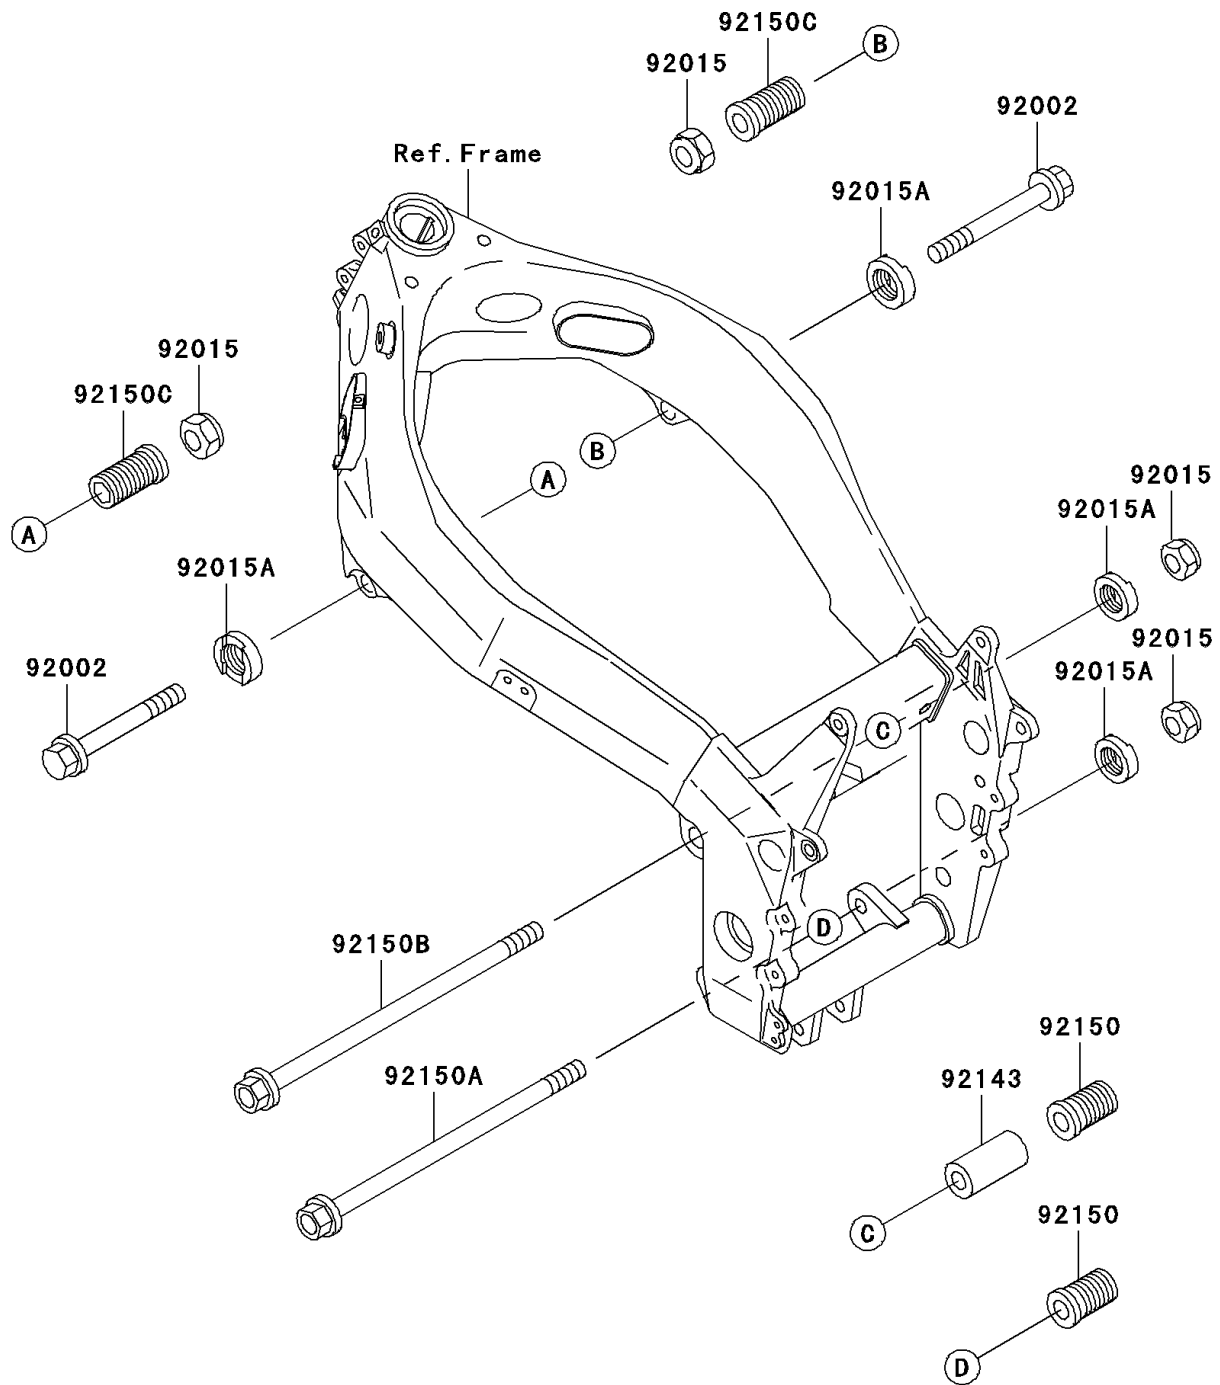

1998 Ninja® ZX™-7R PARTS DIAGRAM

Frame Fittings

F2131

1998 Ninja® ZX™-7R PARTS LIST

Frame Fittings

ITEM NAME	PART NUMBER	QUANTITY
BOLT,FLANGED,12X100 (Ref # 92002)	92002-1886	1
NUT,LOCK,12MM,BLACK (Ref # 92015)	92015-1190	1
NUT,ENGINE MOUNT,22MM (Ref # 92015A)	92015-1846	1
COLLAR,12.5X26X51 (Ref # 92143)	92143-1482	1
BOLT,ENGINE MOUNT,22X38 (Ref # 92150)	92150-1471	1
BOLT,FLANGED,12X228 (Ref # 92150A)	92150-1952	1
BOLT,FLANGED,12X250 (Ref # 92150B)	92150-1953	1
BOLT,ENGINE MOUNT,22MM (Ref # 92150C)	92150-1954	1