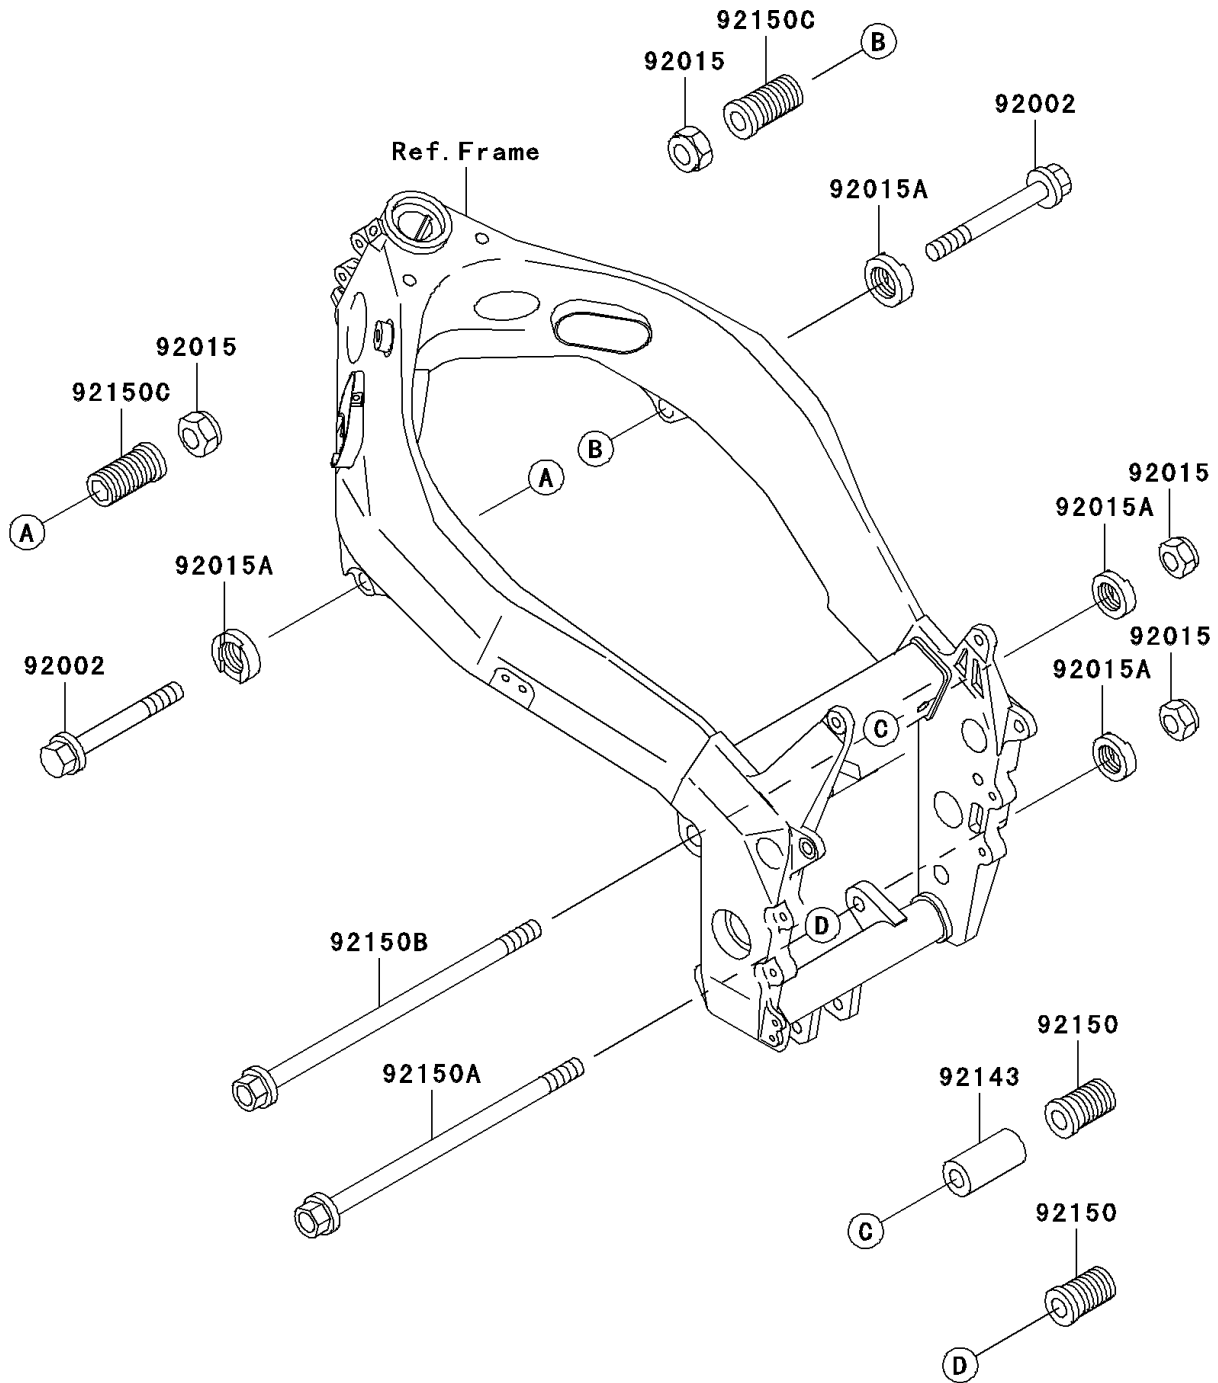

1997 Ninja® ZX™-7R PARTS DIAGRAM

Frame Fittings

F2131

1997 Ninja® ZX™-7R PARTS LIST

Frame Fittings

ITEM NAME	PART NUMBER	QUANTITY
BOLT,FLANGED,12X100 (Ref # 92002)	92002-1886	1
NUT,LOCK,12MM,BLACK (Ref # 92015)	92015-1190	1
NUT,ENGINE MOUNT,22MM (Ref # 92015A)	92015-1846	1
COLLAR,12.5X26X51 (Ref # 92143)	92143-1482	1
BOLT,ENGINE MOUNT,22X38 (Ref # 92150)	92150-1471	1
BOLT,FLANGED,12X228 (Ref # 92150A)	92150-1952	1
BOLT,FLANGED,12X250 (Ref # 92150B)	92150-1953	1
BOLT,ENGINE MOUNT,22MM (Ref # 92150C)	92150-1954	1