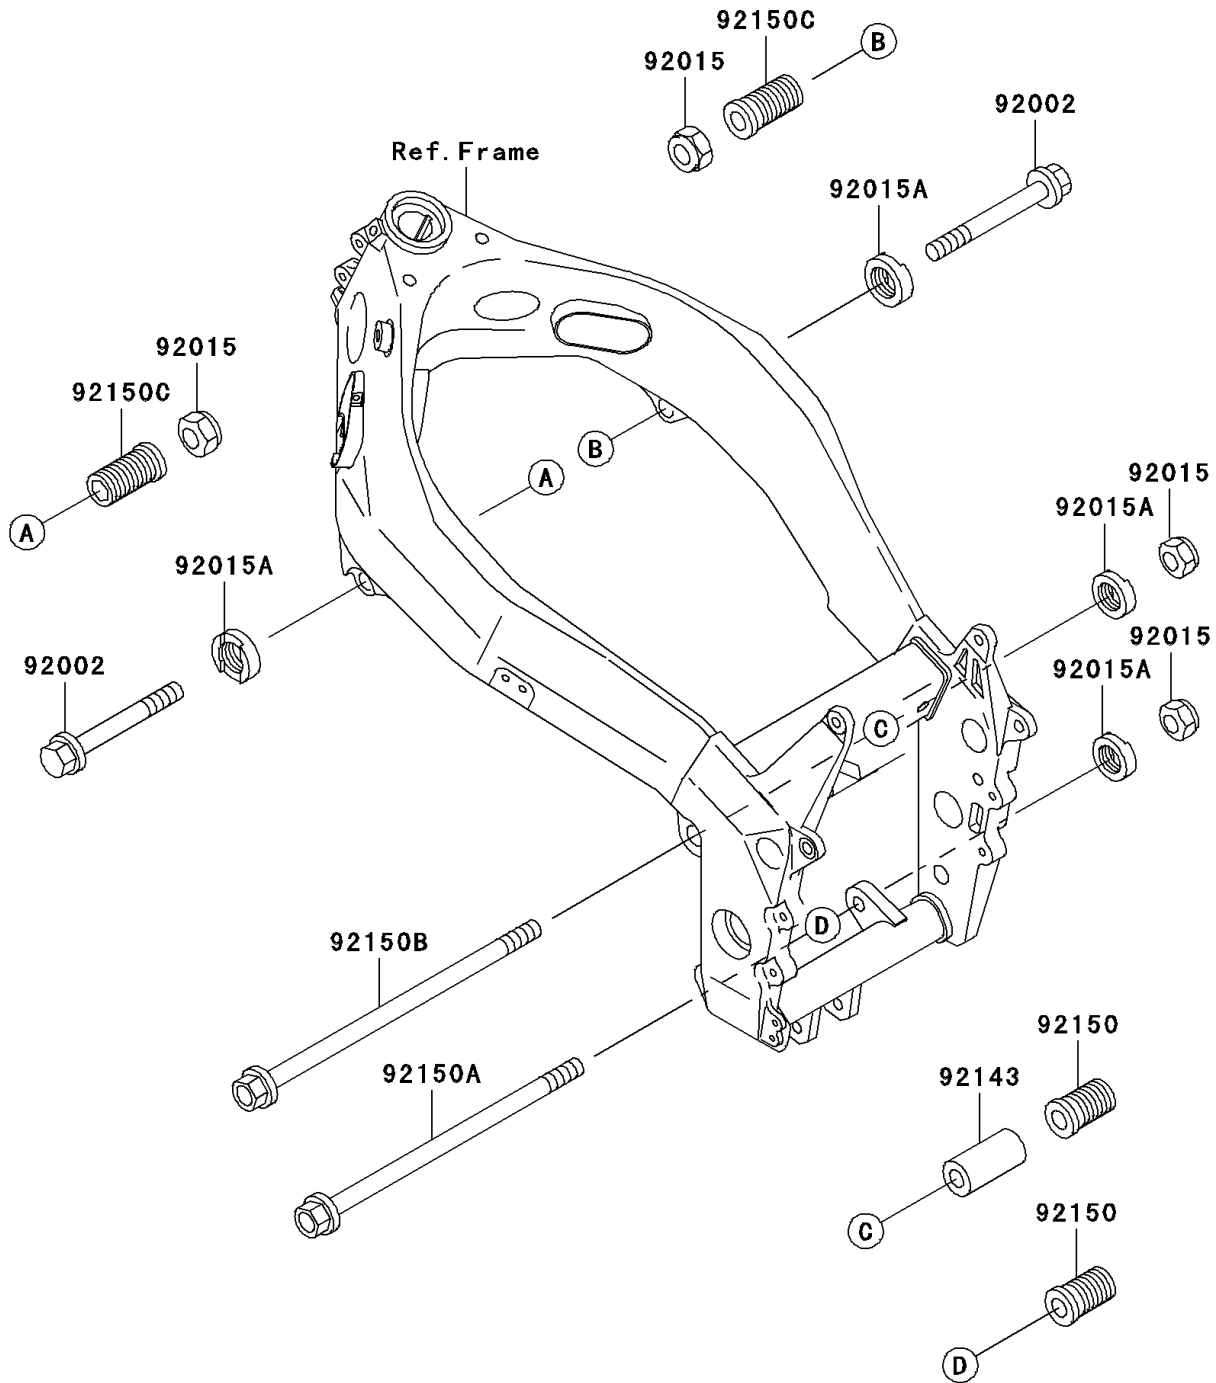

# 1997 Ninja® ZX™-7R PARTS DIAGRAM

Frame Fittings

F2131

# 1997 Ninja® ZX™ -7R PARTS LIST

## Frame Fittings

ITEM NAME	PART NUMBER	QUANTITY
BOLT,FLANGED,12X100 (Ref # 92002)	92002-1886	2
NUT,LOCK,12MM,BLACK (Ref # 92015)	92015-1190	4
NUT,ENGINE MOUNT,22MM (Ref # 92015A)	92015-1846	4
COLLAR,12.5X26X51 (Ref # 92143)	92143-1482	1
BOLT,ENGINE MOUNT,22X38 (Ref # 92150)	92150-1471	2
BOLT,FLANGED,12X228 (Ref # 92150A)	92150-1952	1
BOLT,FLANGED,12X250 (Ref # 92150B)	92150-1953	1
BOLT,ENGINE MOUNT,22MM (Ref # 92150C)	92150-1954	2