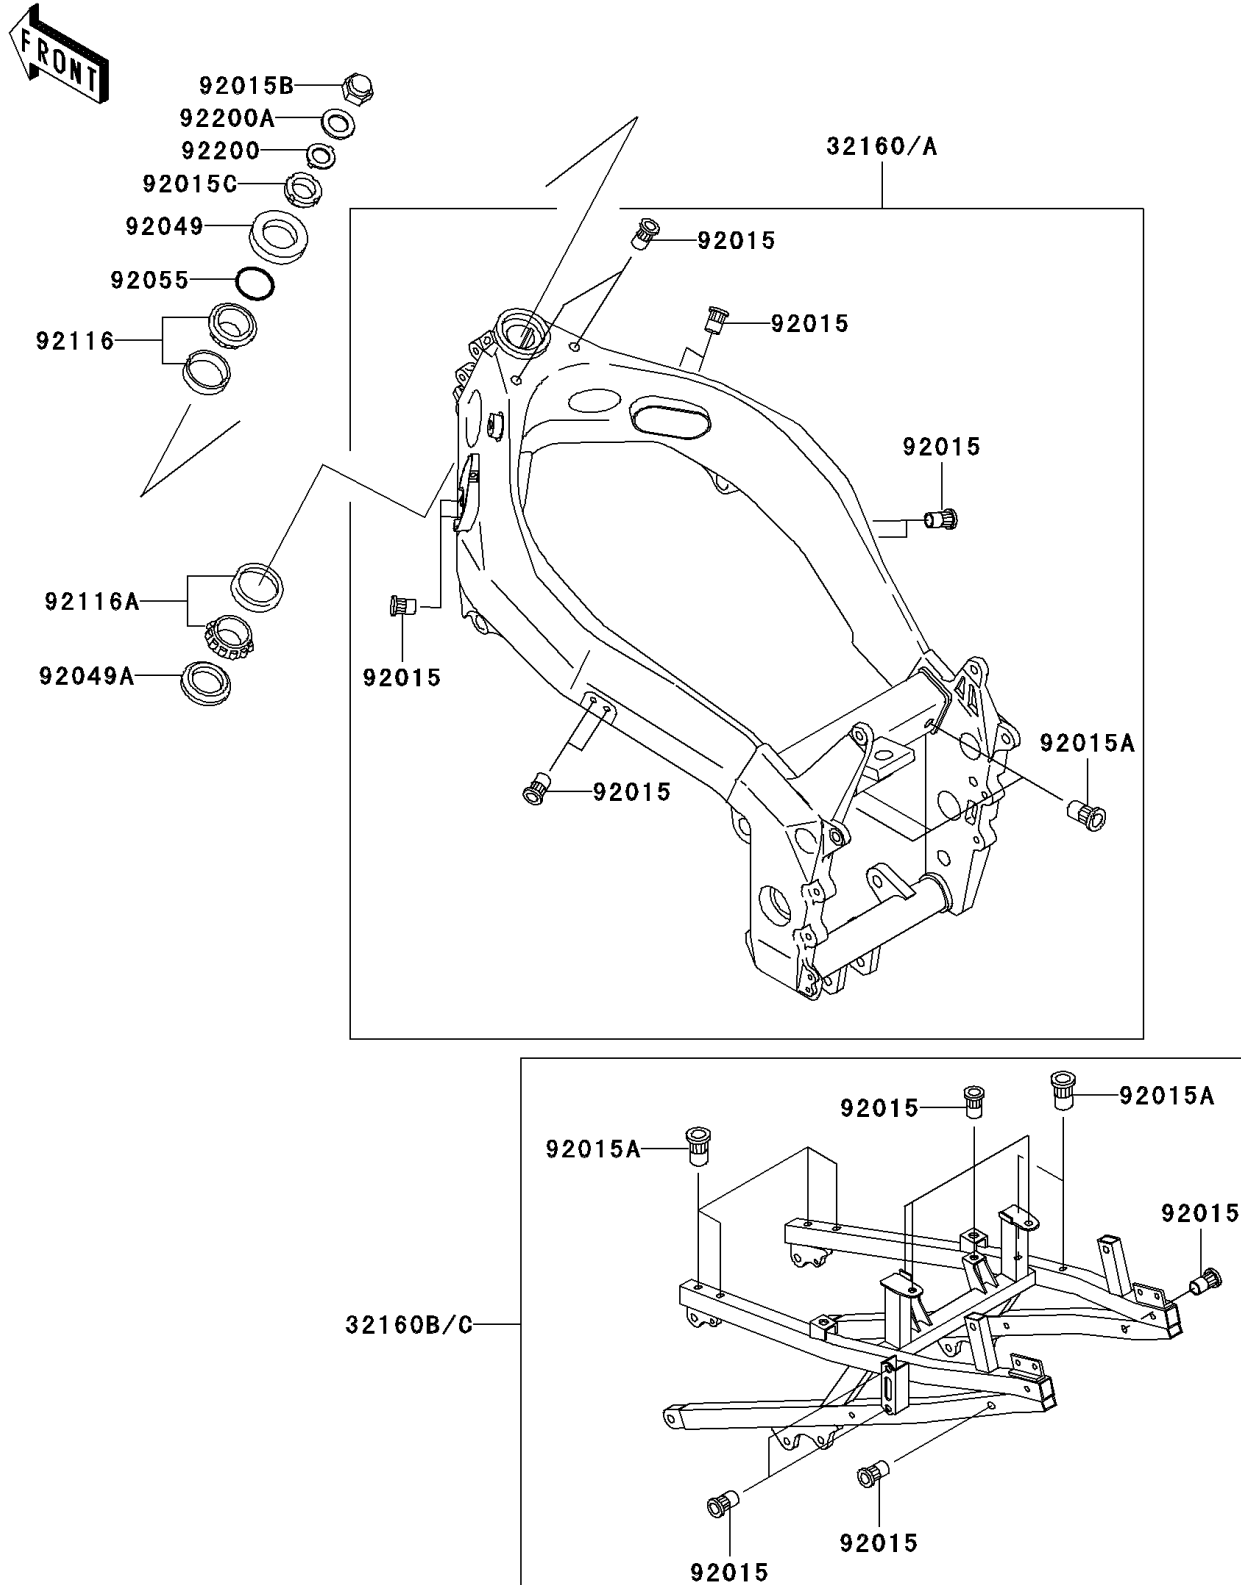

1998 Ninja® ZX™-7R PARTS DIAGRAM

Frame

F2120

1998 Ninja® ZX™-7R PARTS LIST

Frame

ITEM NAME	PART NUMBER	QUANTITY
FRAME-COMP,AL,FR,SILVER (Ref # 32160A)	32160-1423-KF	1
FRAME-COMP,AL,RR,SILVER (Ref # 32160C)	32160-1424-KF	1
NUT,POP,6MM,L=15 (Ref # 92015)	92015-1791	1
NUT,POP,6MM,L=16.5 (Ref # 92015A)	92015-1792	1
NUT,CAP,25MM (Ref # 92015B)	92015-1847	1
NUT,STEERING STEM,35MM (Ref # 92015C)	92015-1848	1
SEAL-OIL,HX043N2-A (Ref # 92049)	92049-1436	1
SEAL-OIL,MX043N1-A (Ref # 92049A)	92049-1437	1
RING-O,34.5X2.0 (Ref # 92055)	92055-1452	1
BEARING-ROLLER,32907JR-2 (Ref # 92116)	92116-1072	1
BEARING-ROLLER,32907JR-3 (Ref # 92116A)	92116-1074	1
WASHER,CLAW,25.5X40X2.3 (Ref # 92200)	92200-1083	1
WASHER,25.5X42X2.3 (Ref # 92200A)	92200-1084	1