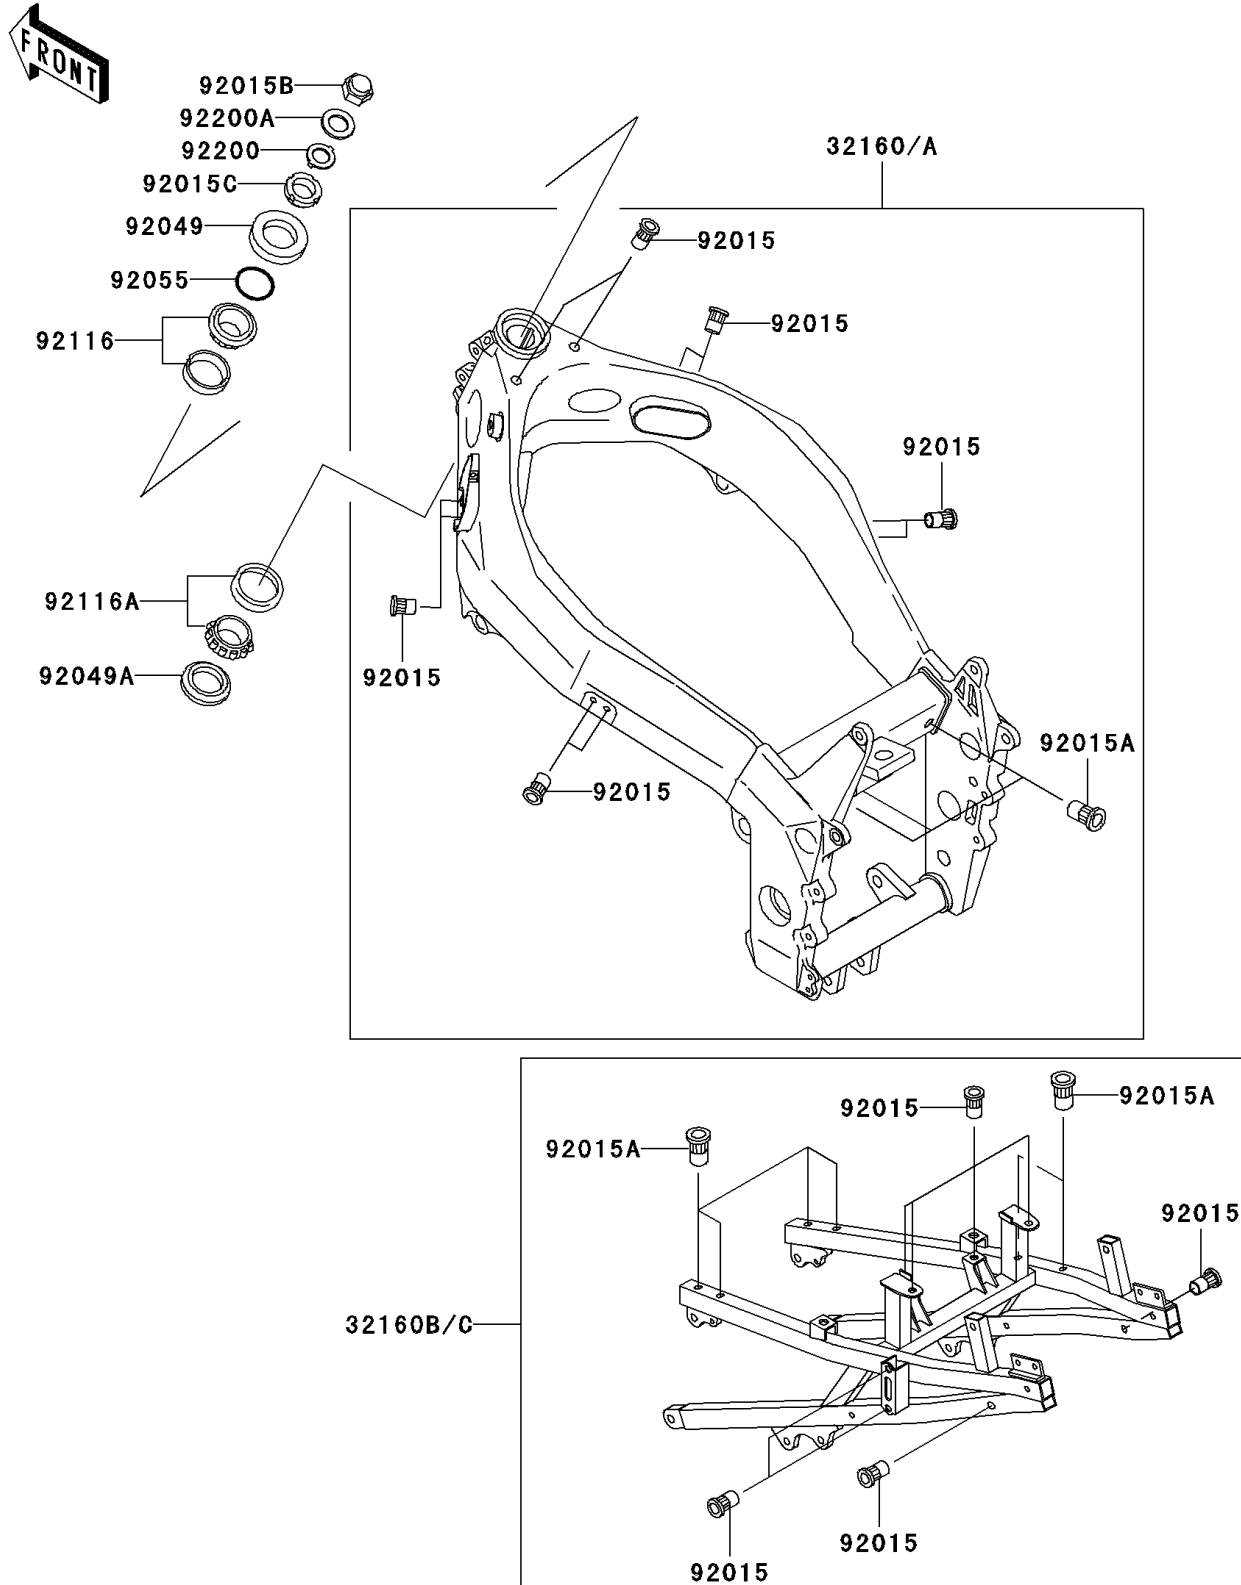

1997 Ninja® ZX™-7R PARTS DIAGRAM

Frame

F2120

1997 Ninja® ZX™-7R PARTS LIST

Frame

ITEM NAME	PART NUMBER	QUANTITY
FRAME-COMP,AL,FR,SILVER (Ref # 32160A)	32160-1423-KF	1
FRAME-COMP,AL,RR,SILVER (Ref # 32160C)	32160-1424-KF	1
NUT,POP,6MM,L=15 (Ref # 92015)	92015-1791	1
NUT,POP,6MM,L=16.5 (Ref # 92015A)	92015-1792	1
NUT,CAP,25MM (Ref # 92015B)	92015-1847	1
NUT,STEERING STEM,35MM (Ref # 92015C)	92015-1848	1
SEAL-OIL,HX043N2-A (Ref # 92049)	92049-1436	1
SEAL-OIL,MX043N1-A (Ref # 92049A)	92049-1437	1
RING-O,34.5X2.0 (Ref # 92055)	92055-1452	1
BEARING-ROLLER,32907JR-2 (Ref # 92116)	92116-1072	1
BEARING-ROLLER,32907JR-3 (Ref # 92116A)	92116-1074	1
WASHER,CLAW,25.5X40X2.3 (Ref # 92200)	92200-1083	1
WASHER,25.5X42X2.3 (Ref # 92200A)	92200-1084	1