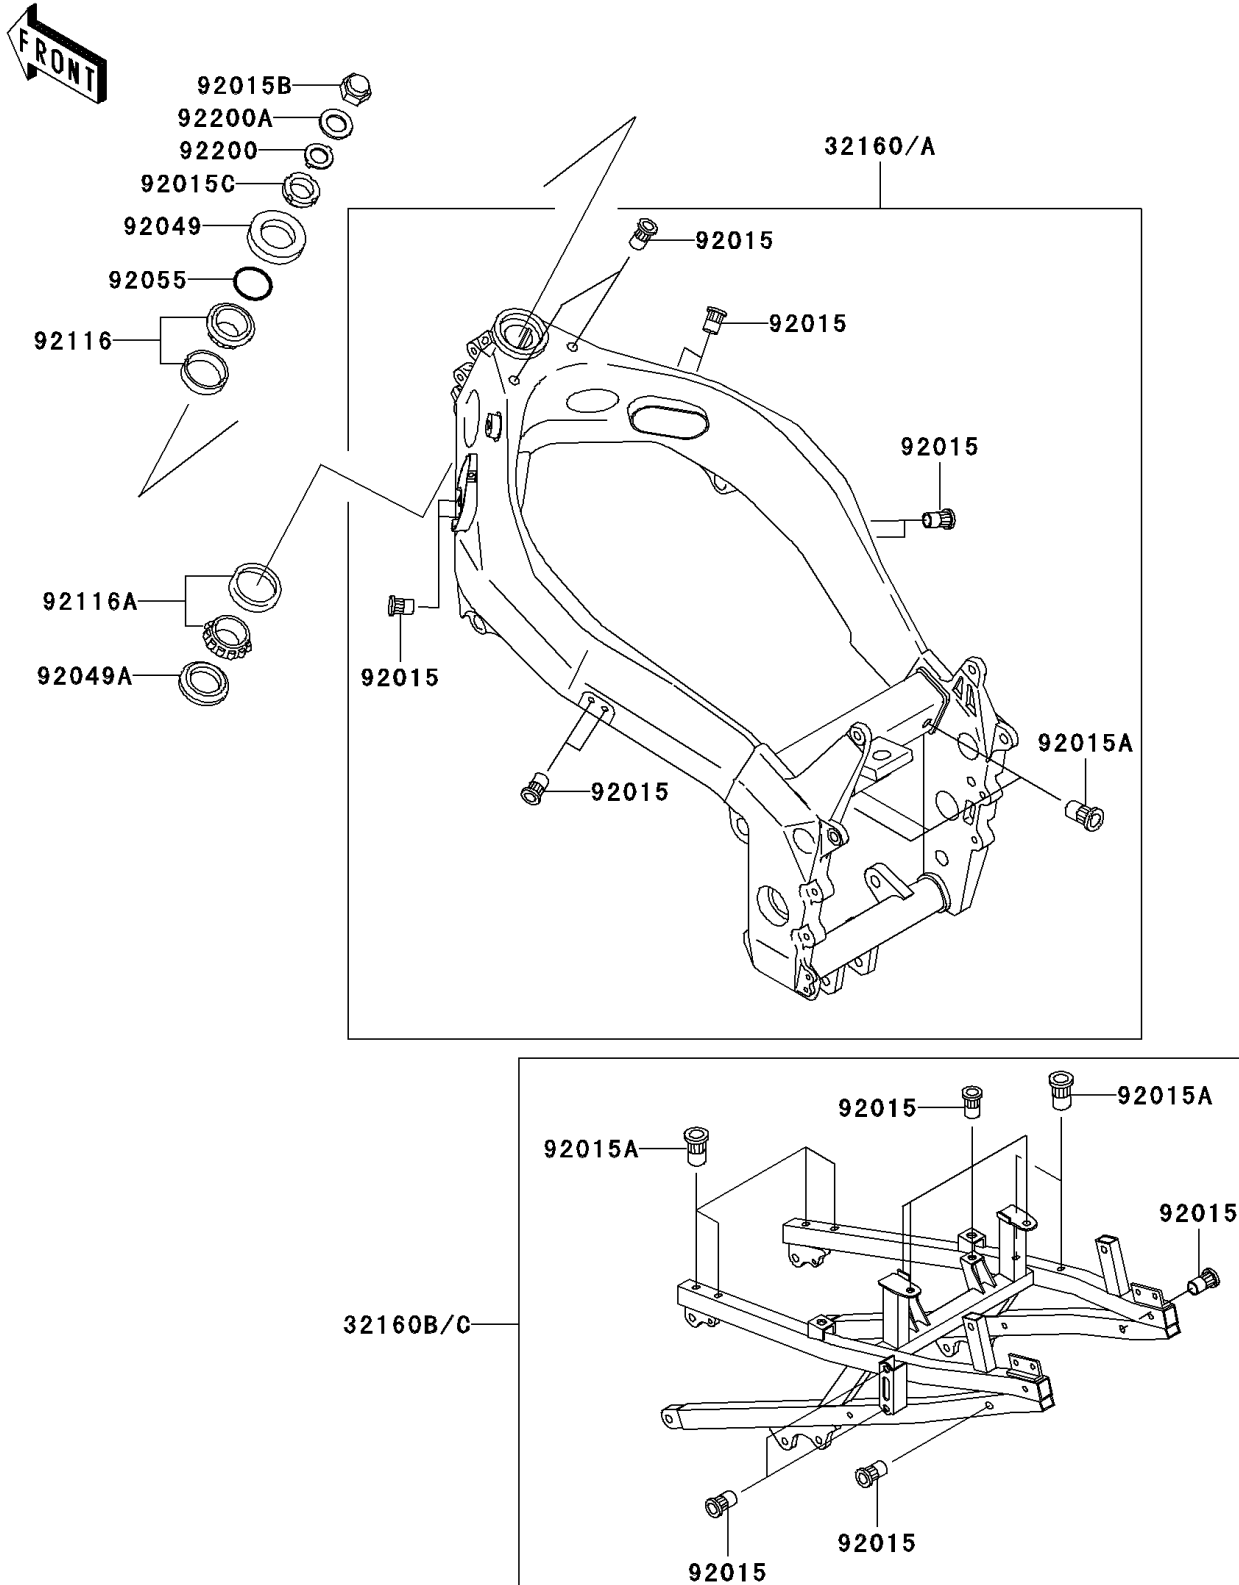

# 1997 Ninja® ZX™-7R PARTS DIAGRAM

Frame

F2120

## 1997 Ninja® ZX™ -7R PARTS LIST

### Frame

ITEM NAME	PART NUMBER	QUANTITY
FRAME-COMP,AL,FR,SILVER (Ref # 32160A)	32160-1423-KF	1
FRAME-COMP,AL,RR,SILVER (Ref # 32160C)	32160-1424-KF	1
NUT,POP,6MM,L=15 (Ref # 92015)	92015-1791	18
NUT,POP,6MM,L=16.5 (Ref # 92015A)	92015-1792	9
NUT,CAP,25MM (Ref # 92015B)	92015-1847	1
NUT,STEERING STEM,35MM (Ref # 92015C)	92015-1848	1
SEAL-OIL,HX043N2-A (Ref # 92049)	92049-1436	1
SEAL-OIL,MX043N1-A (Ref # 92049A)	92049-1437	1
RING-O,34.5X2.0 (Ref # 92055)	92055-1452	1
BEARING-ROLLER,32907JR-2 (Ref # 92116)	92116-1072	1
BEARING-ROLLER,32907JR-3 (Ref # 92116A)	92116-1074	1
WASHER,CLAW,25.5X40X2.3 (Ref # 92200)	92200-1083	1
WASHER,25.5X42X2.3 (Ref # 92200A)	92200-1084	1