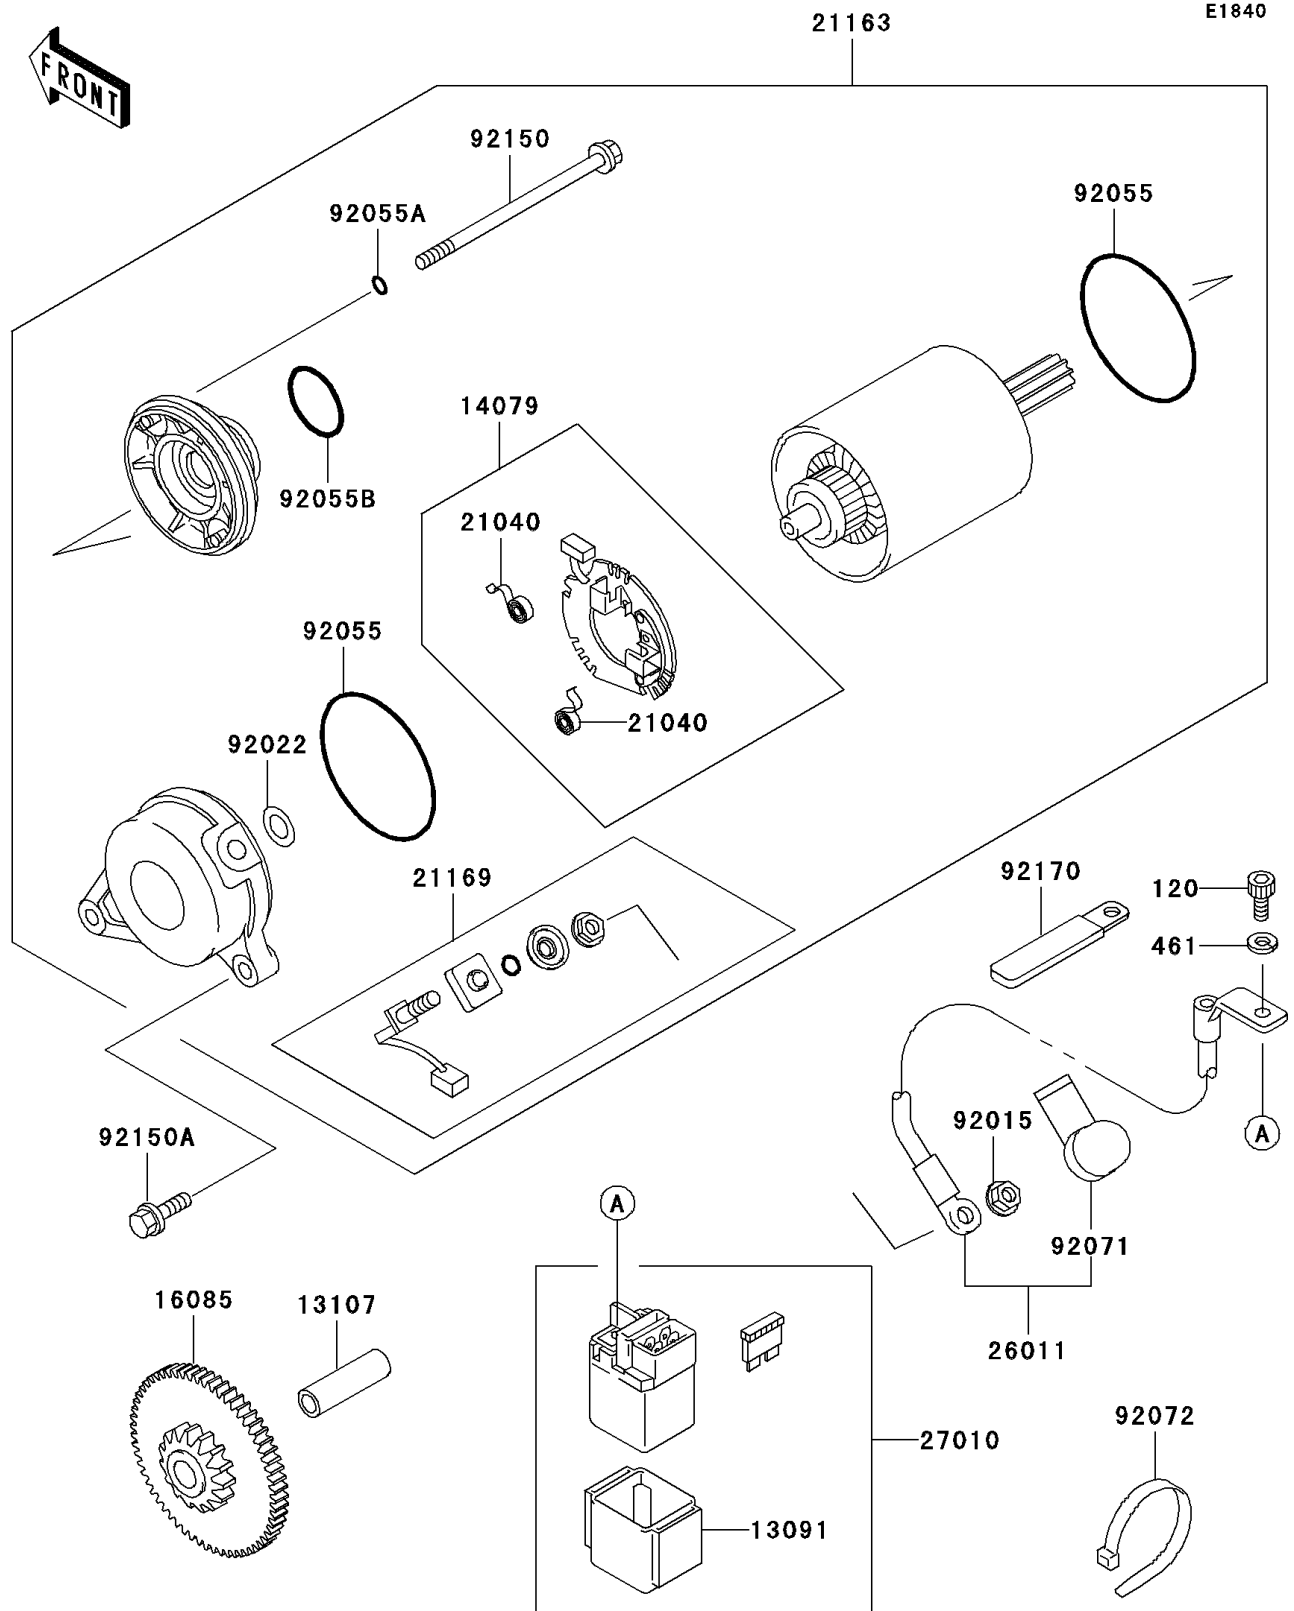

1998 Ninja® ZX™-7R PARTS DIAGRAM

Starter Motor

1998 Ninja® ZX™-7R PARTS LIST

Starter Motor

| ITEM NAME | PART NUMBER | QUANTITY |
|--|-------------|----------|
| BOLT-SOCKET (Ref # 120) | 120S0510 | 1 |
| WASHER-SPRING,5MM,BLACK (Ref # 461) | 461K0500 | 1 |
| HOLDER,MAGNETIC SWITCH (Ref # 13091) | 13091-1884 | 1 |
| SHAFT (Ref # 13107) | 13107-1112 | 1 |
| HOLDER-ASSY,CARBON BRUSH (Ref # 14079) | 14079-2055 | 1 |
| GEAR,IDLE (Ref # 16085) | 16085-1104 | 1 |
| SPRING-BRUSH (Ref # 21040) | 21040-1051 | 1 |
| STARTER-ELECTRIC (Ref # 21163) | 21163-1193 | 1 |
| TERMINAL,STARTER (Ref # 21169) | 21169-1058 | 1 |
| WIRE-LEAD,STARTER (Ref # 26011) | 26011-1667 | 1 |
| SWITCH,MAGNETIC (Ref # 27010) | 27010-1327 | 1 |
| NUT (Ref # 92015) | 92015-1623 | 1 |
| WASHER (Ref # 92022) | 92022-2200 | 1 |
| RING-O,62MM (Ref # 92055) | 92055-1260 | 1 |
| RING-O,4.5MM (Ref # 92055A) | 92055-1261 | 1 |
| RING-O,24.4MM (Ref # 92055B) | 92055-1262 | 1 |
| GROMMET,STARTER TERMINAL (Ref # 92071) | 92071-1120 | 1 |
| BAND,L=185 (Ref # 92072) | 92072-1195 | 1 |
| BOLT (Ref # 92150) | 92150-1237 | 1 |
| BOLT,6X25 (Ref # 92150A) | 92150-1779 | 1 |
| CLAMP (Ref # 92170) | 92170-1514 | 1 |