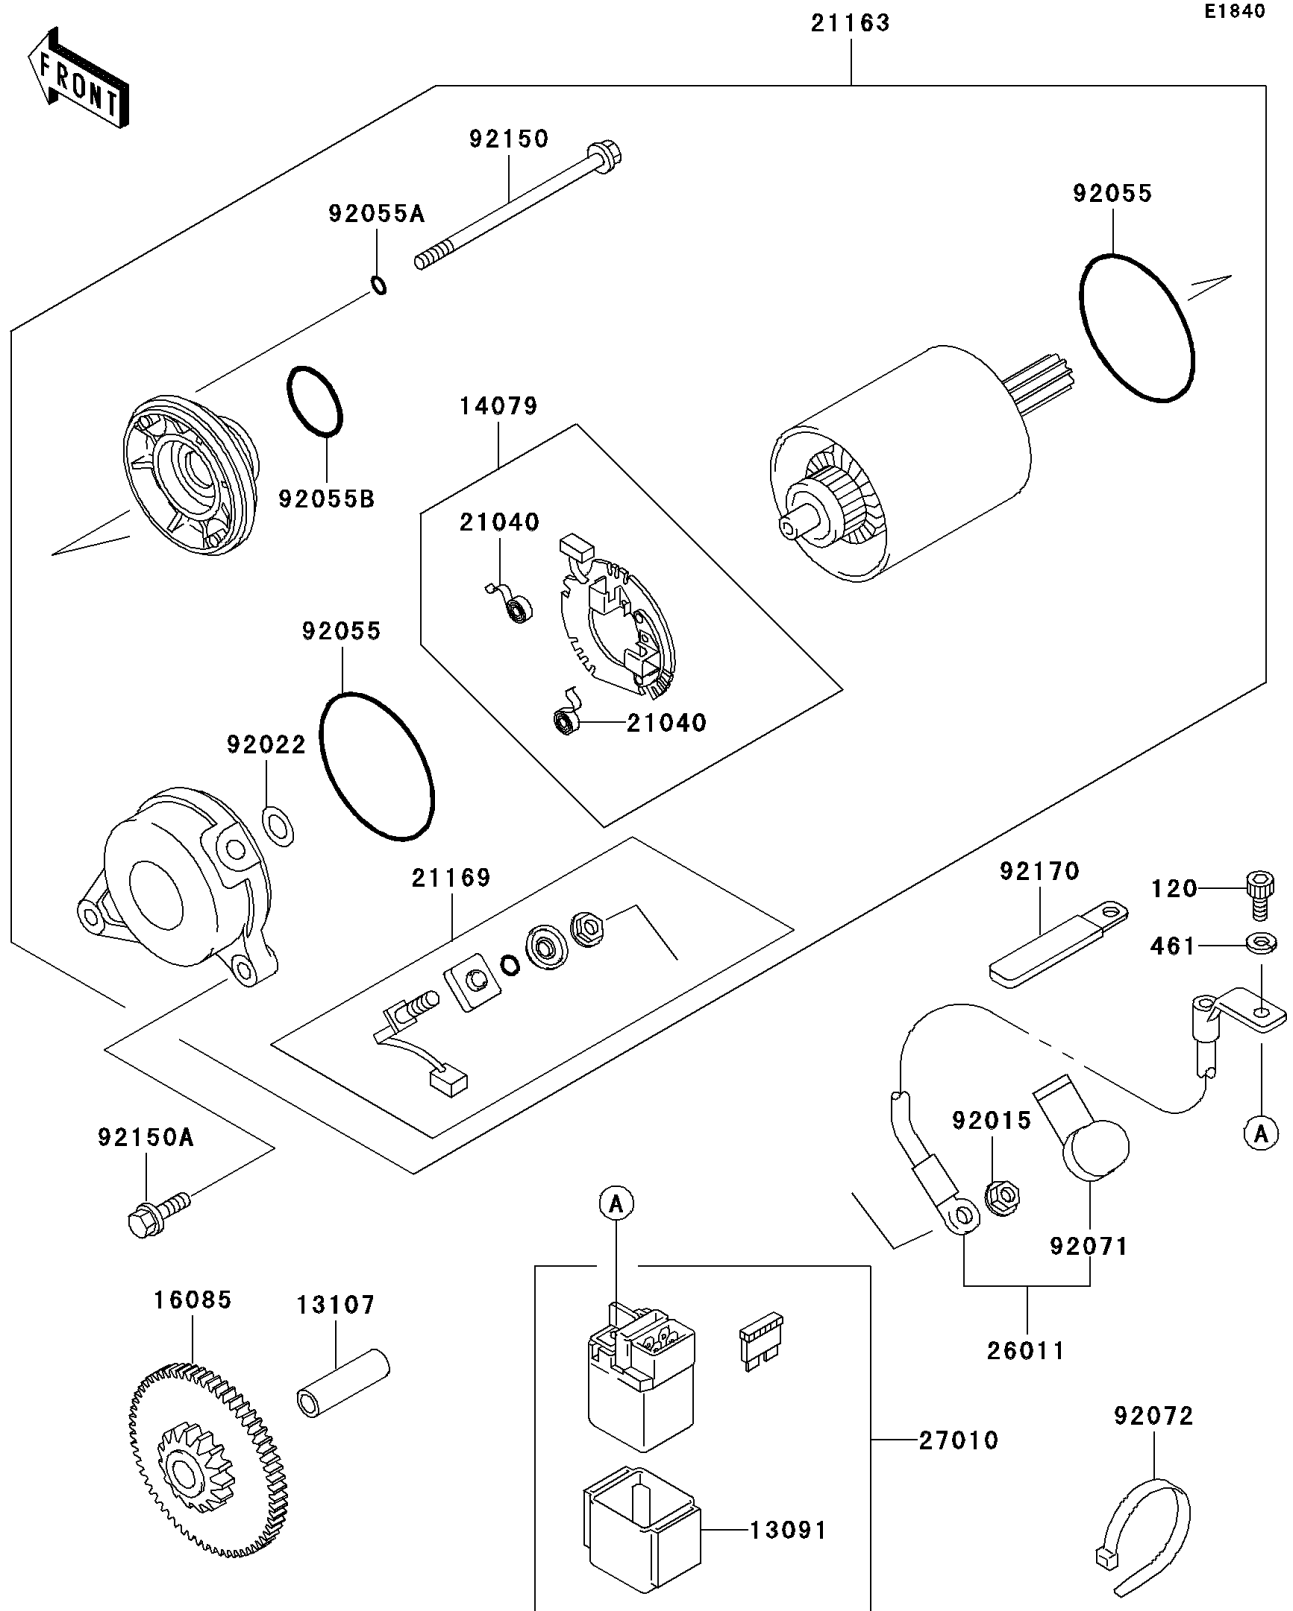

1997 Ninja® ZX™-7R PARTS DIAGRAM

Starter Motor

1997 Ninja® ZX™-7R PARTS LIST

Starter Motor

ITEM NAME	PART NUMBER	QUANTITY
BOLT-SOCKET (Ref # 120)	120S0510	1
WASHER-SPRING,5MM,BLACK (Ref # 461)	461K0500	1
HOLDER,MAGNETIC SWITCH (Ref # 13091)	13091-1884	1
SHAFT (Ref # 13107)	13107-1112	1
HOLDER-ASSY,CARBON BRUSH (Ref # 14079)	14079-2055	1
GEAR,IDLE (Ref # 16085)	16085-1104	1
SPRING-BRUSH (Ref # 21040)	21040-1051	1
STARTER-ELECTRIC (Ref # 21163)	21163-1193	1
TERMINAL,STARTER (Ref # 21169)	21169-1058	1
WIRE-LEAD,STARTER (Ref # 26011)	26011-1667	1
SWITCH,MAGNETIC (Ref # 27010)	27010-1327	1
NUT (Ref # 92015)	92015-1623	1
WASHER (Ref # 92022)	92022-2200	1
RING-O,62MM (Ref # 92055)	92055-1260	1
RING-O,4.5MM (Ref # 92055A)	92055-1261	1
RING-O,24.4MM (Ref # 92055B)	92055-1262	1
GROMMET,STARTER TERMINAL (Ref # 92071)	92071-1120	1
BAND,L=185 (Ref # 92072)	92072-1195	1
BOLT (Ref # 92150)	92150-1237	1
BOLT,6X25 (Ref # 92150A)	92150-1779	1
CLAMP (Ref # 92170)	92170-1514	1