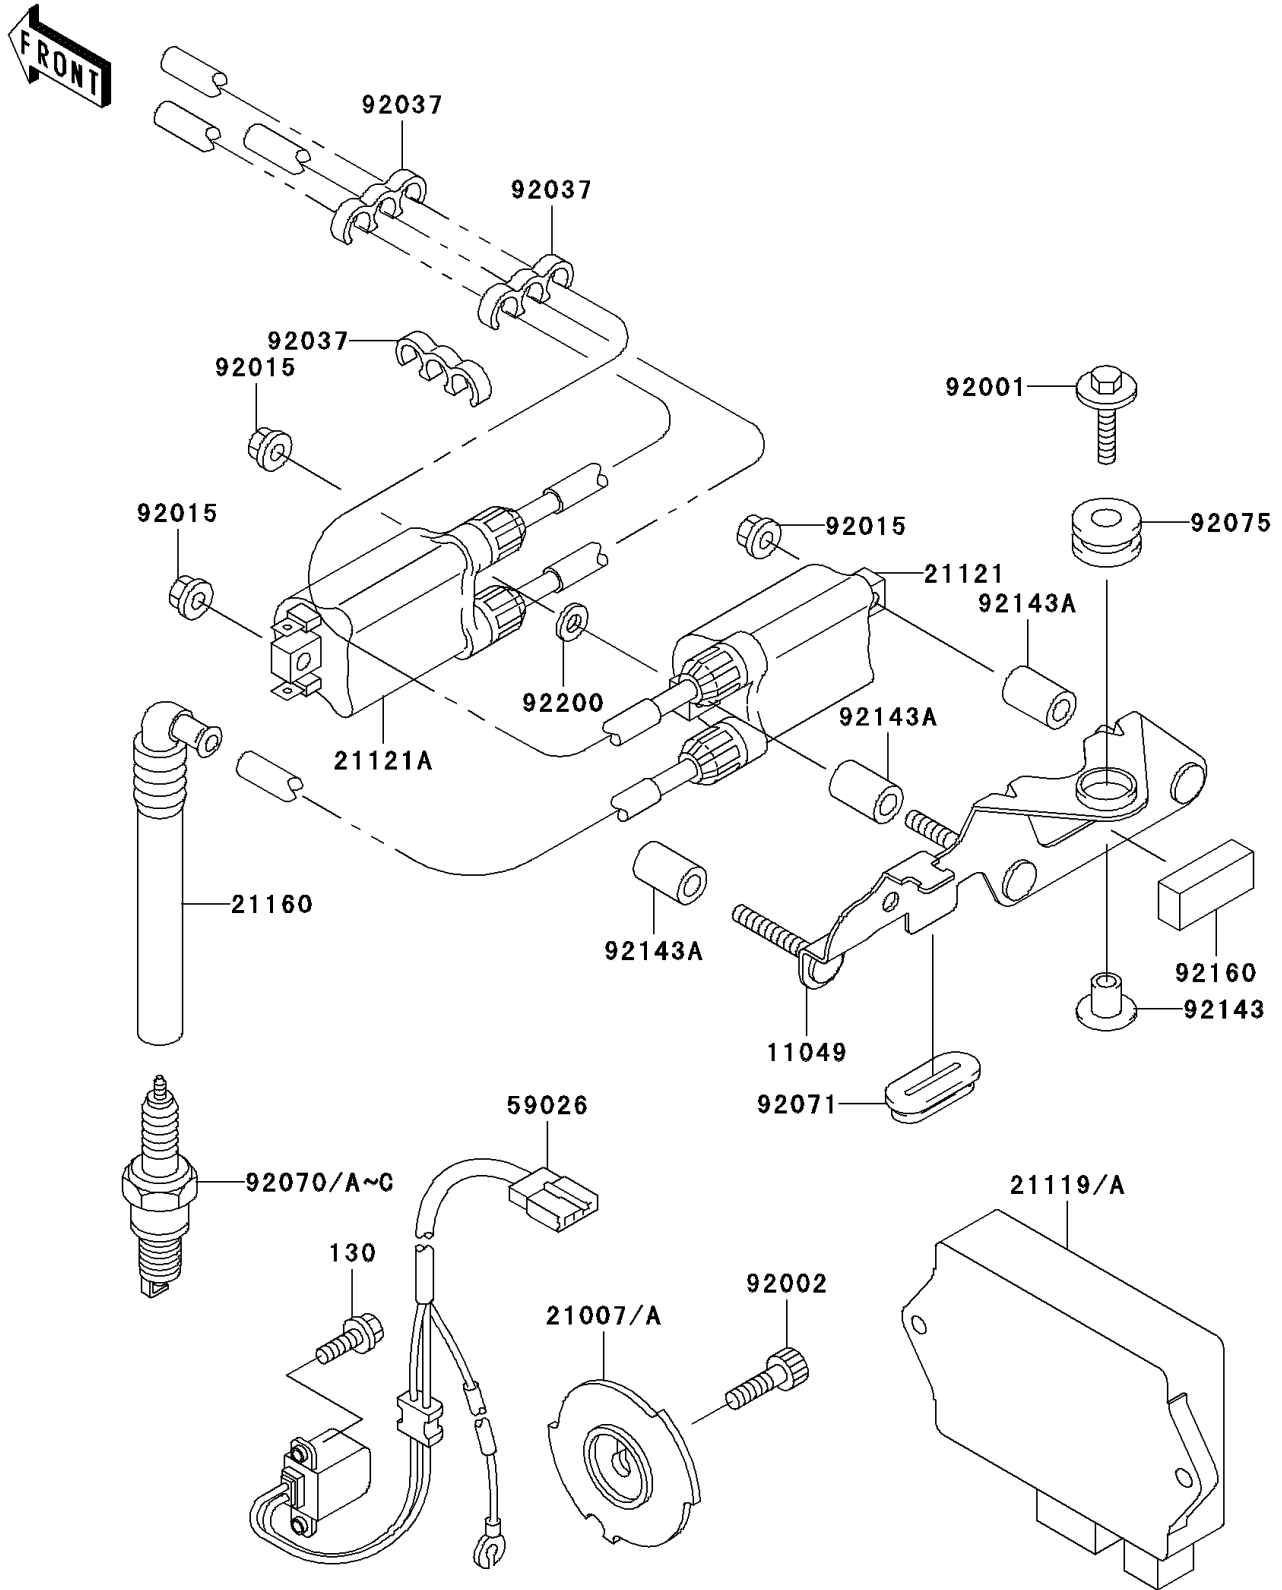

## 1998 Ninja® ZX™-7R PARTS DIAGRAM

Ignition System

E1830

## 1998 Ninja® ZX™-7R PARTS LIST

### Ignition System

ITEM NAME	PART NUMBER	QUANTITY
BOLT-FLANGED (Ref # 130)	130G0512	1
BRACKET,IGNITION (Ref # 11049)	11049-1705	1
COIL-IGNITION,#1&#4 (Ref # 21121)	21121-1253	1
COIL-IGNITION,#2&#3 (Ref # 21121A)	21121-1255	1
CAP-ASSY-PLUG (Ref # 21160)	21160-1088	1
COIL-PULSING (Ref # 59026)	59026-1104	1
BOLT,6X30 (Ref # 92001)	92001-1776	1
BOLT,SOCKET,8X20 (Ref # 92002)	92002-1178	1
NUT,FLANGED,6MM (Ref # 92015)	92015-1193	1
CLAMP,TUBE (Ref # 92037)	92037-1941	1
PLUG-SPARK,CR9E(NGK) (Ref # 92070)	92070-1143	1
PLUG-SPARK,U27ESR-N(ND) (Ref # 92070A)		2
PLUG-SPARK,CR8E(NGK) (Ref # 92070B)	92070-1169	1
GROMMET (Ref # 92071)	92071-1187	1
DAMPER,MUFFLER FITTING (Ref # 92075)	92075-1857	1
COLLAR (Ref # 92143)	92143-1353	1
COLLAR,6.4X10X20 (Ref # 92143A)	92143-1858	1
DAMPER,BRACKET (Ref # 92160)	92160-1736	1
WASHER,6.5X13 (Ref # 92200)	92200-1271	1
ROTOR,PULSING (Ref # 21007)	21007-1294	1
ROTOR,PULSING (Ref # 21007A)	21007-1295	1
IGNITER (Ref # 21119)	21119-1460	1
IGNITER (Ref # 21119A)	21119-1462	1