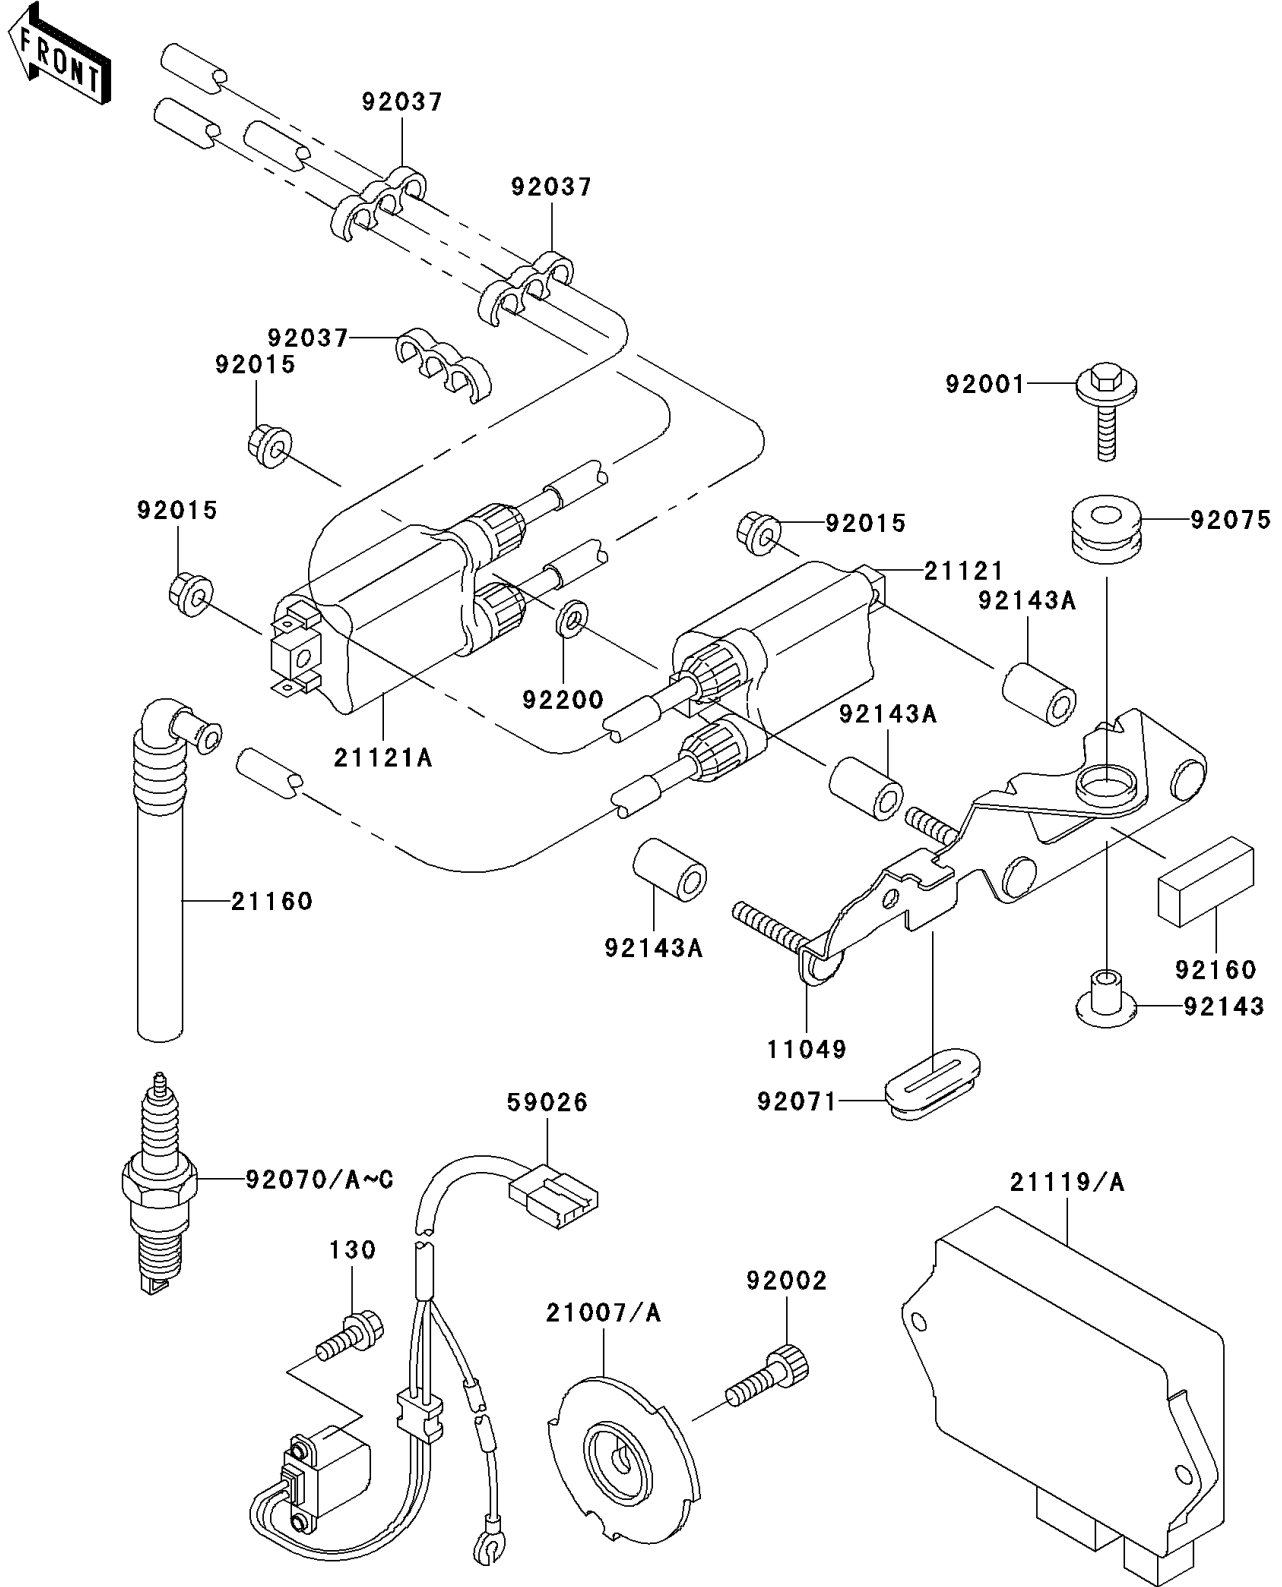

1997 Ninja® ZX™-7R PARTS DIAGRAM

Ignition System

E1830

1997 Ninja® ZX™ -7R PARTS LIST

Ignition System

ITEM NAME	PART NUMBER	QUANTITY
BOLT-FLANGED (Ref # 130)	130G0512	2
BRACKET,IGNITION (Ref # 11049)	11049-1705	1
COIL-IGNITION,#1 (Ref # 21121)	21121-1253	1
COIL-IGNITION,#2 (Ref # 21121A)	21121-1255	1
CAP-ASSY-PLUG (Ref # 21160)	21160-1088	4
COIL-PULSING (Ref # 59026)	59026-1104	1
BOLT,6X30 (Ref # 92001)	92001-1776	1
BOLT,SOCKET,8X20 (Ref # 92002)	92002-1178	1
NUT,FLANGED,6MM (Ref # 92015)	92015-1193	3
CLAMP,TUBE (Ref # 92037)	92037-1941	3
PLUG-SPARK,CR9E(NGK) (Ref # 92070)	92070-1143	4
PLUG-SPARK,U27ESR-N(ND) (Ref # 92070A)		4
PLUG-SPARK,CR8E(NGK) (Ref # 92070B)	92070-1169	4
PLUG-SPARK,U24ESR-N(ND) (Ref # 92070C)		4
GROMMET (Ref # 92071)	92071-1187	1
DAMPER,MUFFLER FITTING (Ref # 92075)	92075-1857	1
COLLAR (Ref # 92143)	92143-1353	1
COLLAR,6.4X10X20 (Ref # 92143A)	92143-1858	3
DAMPER,BRACKET (Ref # 92160)	92160-1736	1
WASHER,6.5X13 (Ref # 92200)	92200-1271	1
ROTOR,PULSING (Ref # 21007)	21007-1294	1
ROTOR,PULSING (Ref # 21007A)	21007-1295	1
IGNITER (Ref # 21119)	21119-1460	1
IGNITER (Ref # 21119A)	21119-1462	1