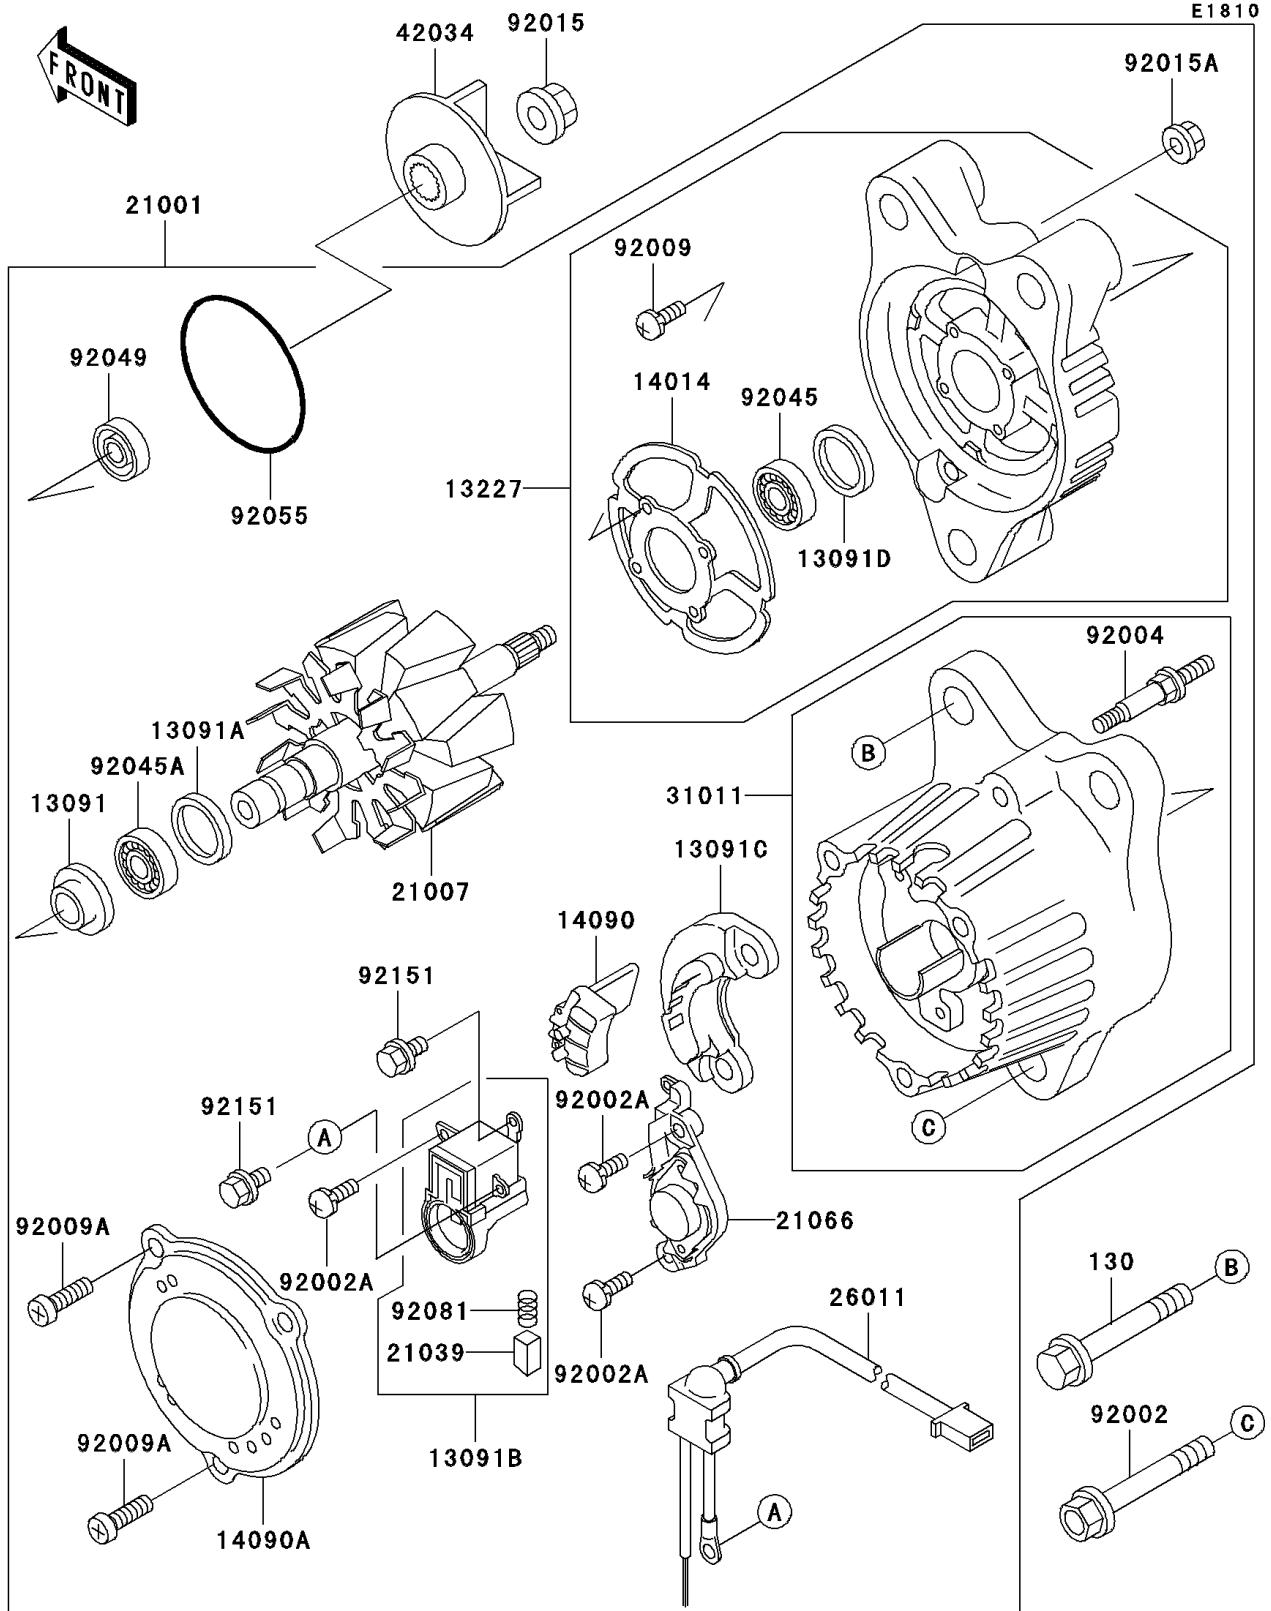

1998 Ninja® ZX™-7R PARTS DIAGRAM

Generator

1998 Ninja® ZX™-7R PARTS LIST

Generator

ITEM NAME	PART NUMBER	QUANTITY
BOLT-FLANGED (Ref # 130)	130Z0870	1
HOLDER,COVER (Ref # 13091)	13091-1327	1
HOLDER,BEARING (Ref # 13091A)	13091-1328	1
HOLDER,BRUSH (Ref # 13091B)	13091-1465	1
RECTIFIER (Ref # 13091C)	13091-1466	1
HOLDER,BEARING (Ref # 13091D)	13091-1748	1
HOUSING,GENERATOR (Ref # 13227)	13227-1106	1
PLATE-POSITION (Ref # 14014)	14014-1105	1
COVER,RECTIFIER (Ref # 14090)	14090-1113	1
COVER,GENERATOR (Ref # 14090A)	14090-1114	1
GENERATOR (Ref # 21001)	21001-1115	1
ROTOR,GENERATOR (Ref # 21007)	21007-1229	1
BRUSH,CARBON (Ref # 21039)	21039-1052	1
REGULATOR-VOLTAGE (Ref # 21066)	21066-1076	1
WIRE-LEAD,GENERATOR (Ref # 26011)	26011-1497	1
FRAME,GENERATOR (Ref # 31011)	31011-1067	1
COUPLING (Ref # 42034)	42034-1056	1
BOLT,8X63 (Ref # 92002)	92002-1215	1
SCREW,5X17.5 (Ref # 92002A)	92002-1380	1
STUD (Ref # 92004)	92004-1196	1
SCREW (Ref # 92009)	92009-1645	1
SCREW (Ref # 92009A)	92009-1646	1
NUT,10MM (Ref # 92015)	92015-1850	1
NUT (Ref # 92015A)	92015-1851	1
BEARING-BALL,#6003 (Ref # 92045)	92045-1248	1
BEARING-BALL,#6002NC (Ref # 92045A)	92045-1249	1
SEAL-OIL (Ref # 92049)	92049-1390	1
RING-O (Ref # 92055)	92055-1496	1
SPRING,BRUSH (Ref # 92081)	92081-1759	1

1998 Ninja® ZX™-7R PARTS LIST

Generator

ITEM NAME	PART NUMBER	QUANTITY
BOLT,4X6 (Ref # 92151)	92151-1245	1