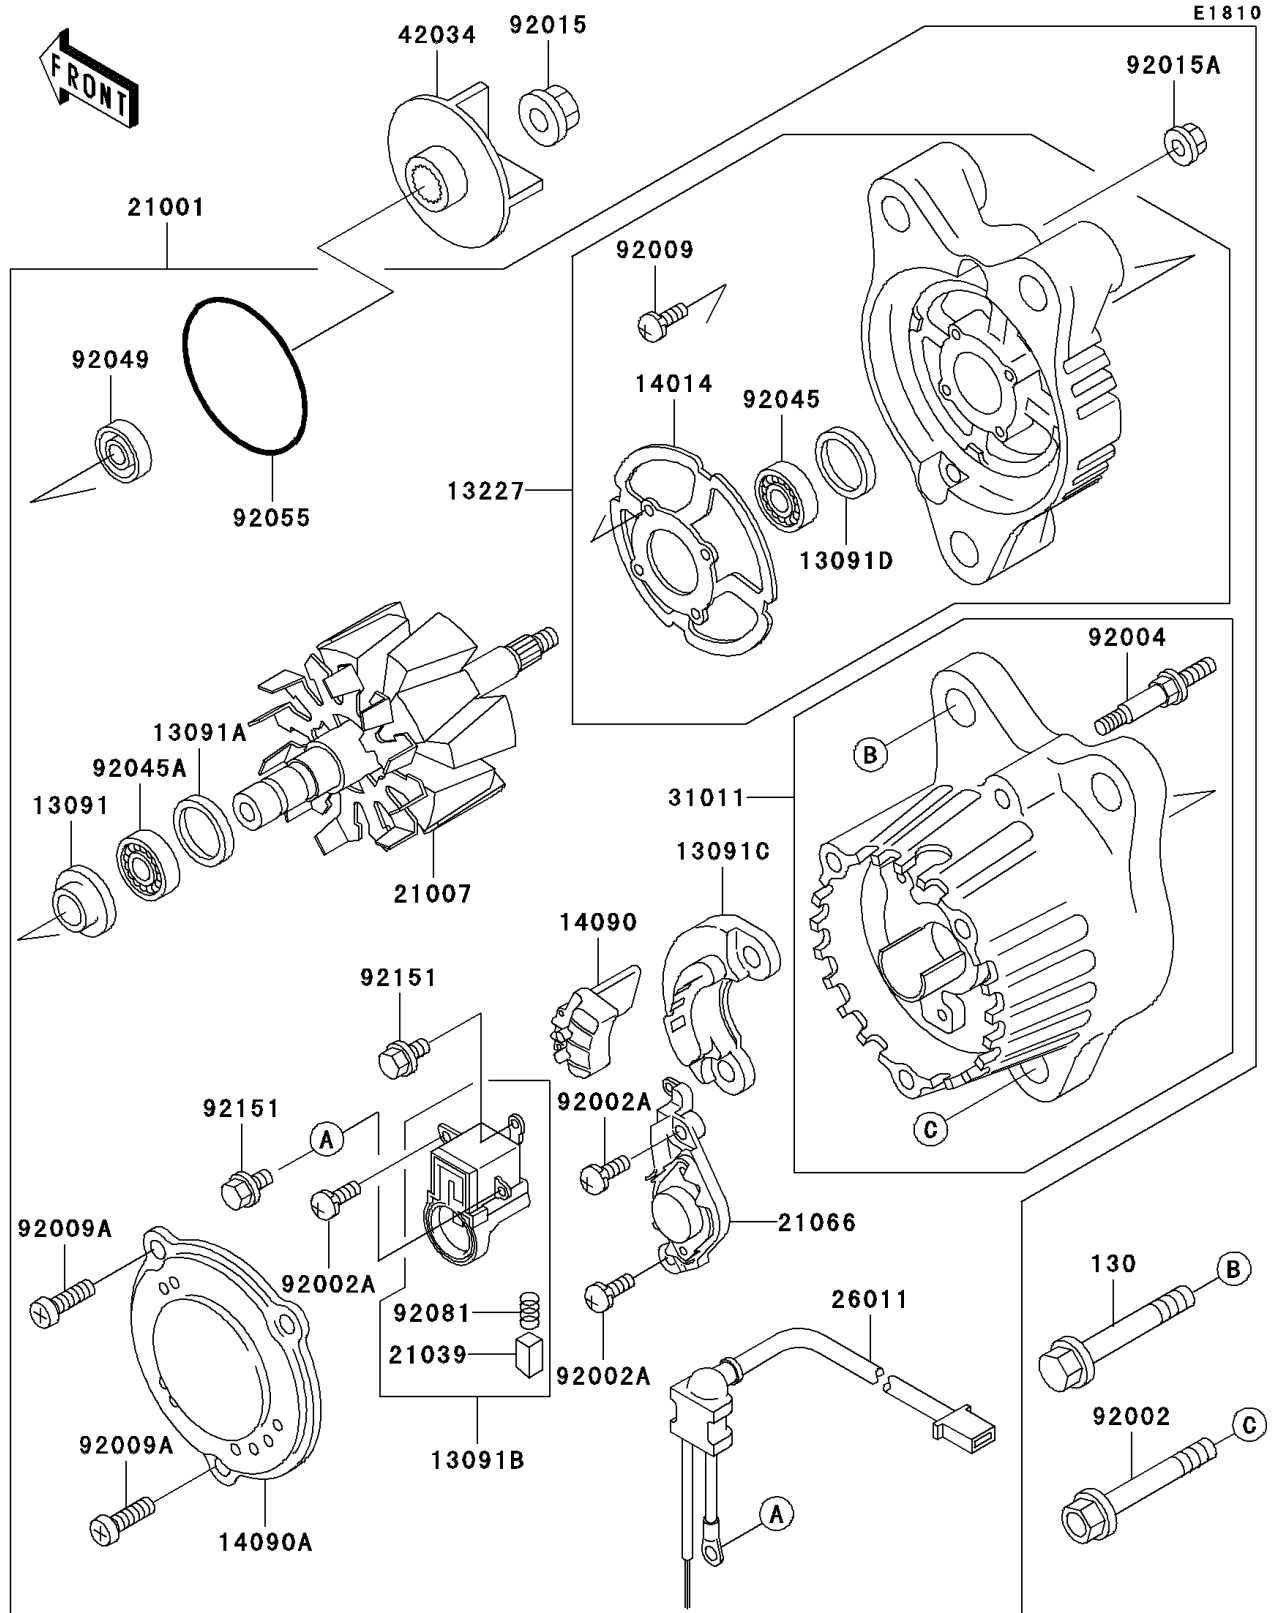

1997 Ninja® ZX™-7R PARTS DIAGRAM

Generator

1997 Ninja® ZX™-7R PARTS LIST

Generator

ITEM NAME	PART NUMBER	QUANTITY
BOLT-FLANGED (Ref # 130)	130Z0870	1
HOLDER,COVER (Ref # 13091)	13091-1327	1
HOLDER,BEARING (Ref # 13091A)	13091-1328	1
HOLDER,BRUSH (Ref # 13091B)	13091-1465	1
RECTIFIER (Ref # 13091C)	13091-1466	1
HOLDER,BEARING (Ref # 13091D)	13091-1748	1
HOUSING,GENERATOR (Ref # 13227)	13227-1106	1
PLATE-POSITION (Ref # 14014)	14014-1105	1
COVER,RECTIFIER (Ref # 14090)	14090-1113	1
COVER,GENERATOR (Ref # 14090A)	14090-1114	1
GENERATOR (Ref # 21001)	21001-1115	1
ROTOR,GENERATOR (Ref # 21007)	21007-1229	1
BRUSH,CARBON (Ref # 21039)	21039-1052	1
REGULATOR-VOLTAGE (Ref # 21066)	21066-1076	1
WIRE-LEAD,GENERATOR (Ref # 26011)	26011-1497	1
FRAME,GENERATOR (Ref # 31011)	31011-1067	1
COUPLING (Ref # 42034)	42034-1056	1
BOLT,8X63 (Ref # 92002)	92002-1215	1
SCREW,5X17.5 (Ref # 92002A)	92002-1380	1
STUD (Ref # 92004)	92004-1196	1
SCREW (Ref # 92009)	92009-1645	1
SCREW (Ref # 92009A)	92009-1646	1
NUT,10MM (Ref # 92015)	92015-1850	1
NUT (Ref # 92015A)	92015-1851	1
BEARING-BALL,#6003 (Ref # 92045)	92045-1248	1
BEARING-BALL,#6002NC (Ref # 92045A)	92045-1249	1
SEAL-OIL (Ref # 92049)	92049-1390	1
RING-O (Ref # 92055)	92055-1496	1
SPRING,BRUSH (Ref # 92081)	92081-1759	1

1997 Ninja® ZX™-7R PARTS LIST

Generator

ITEM NAME	PART NUMBER	QUANTITY
BOLT,4X6 (Ref # 92151)	92151-1245	1