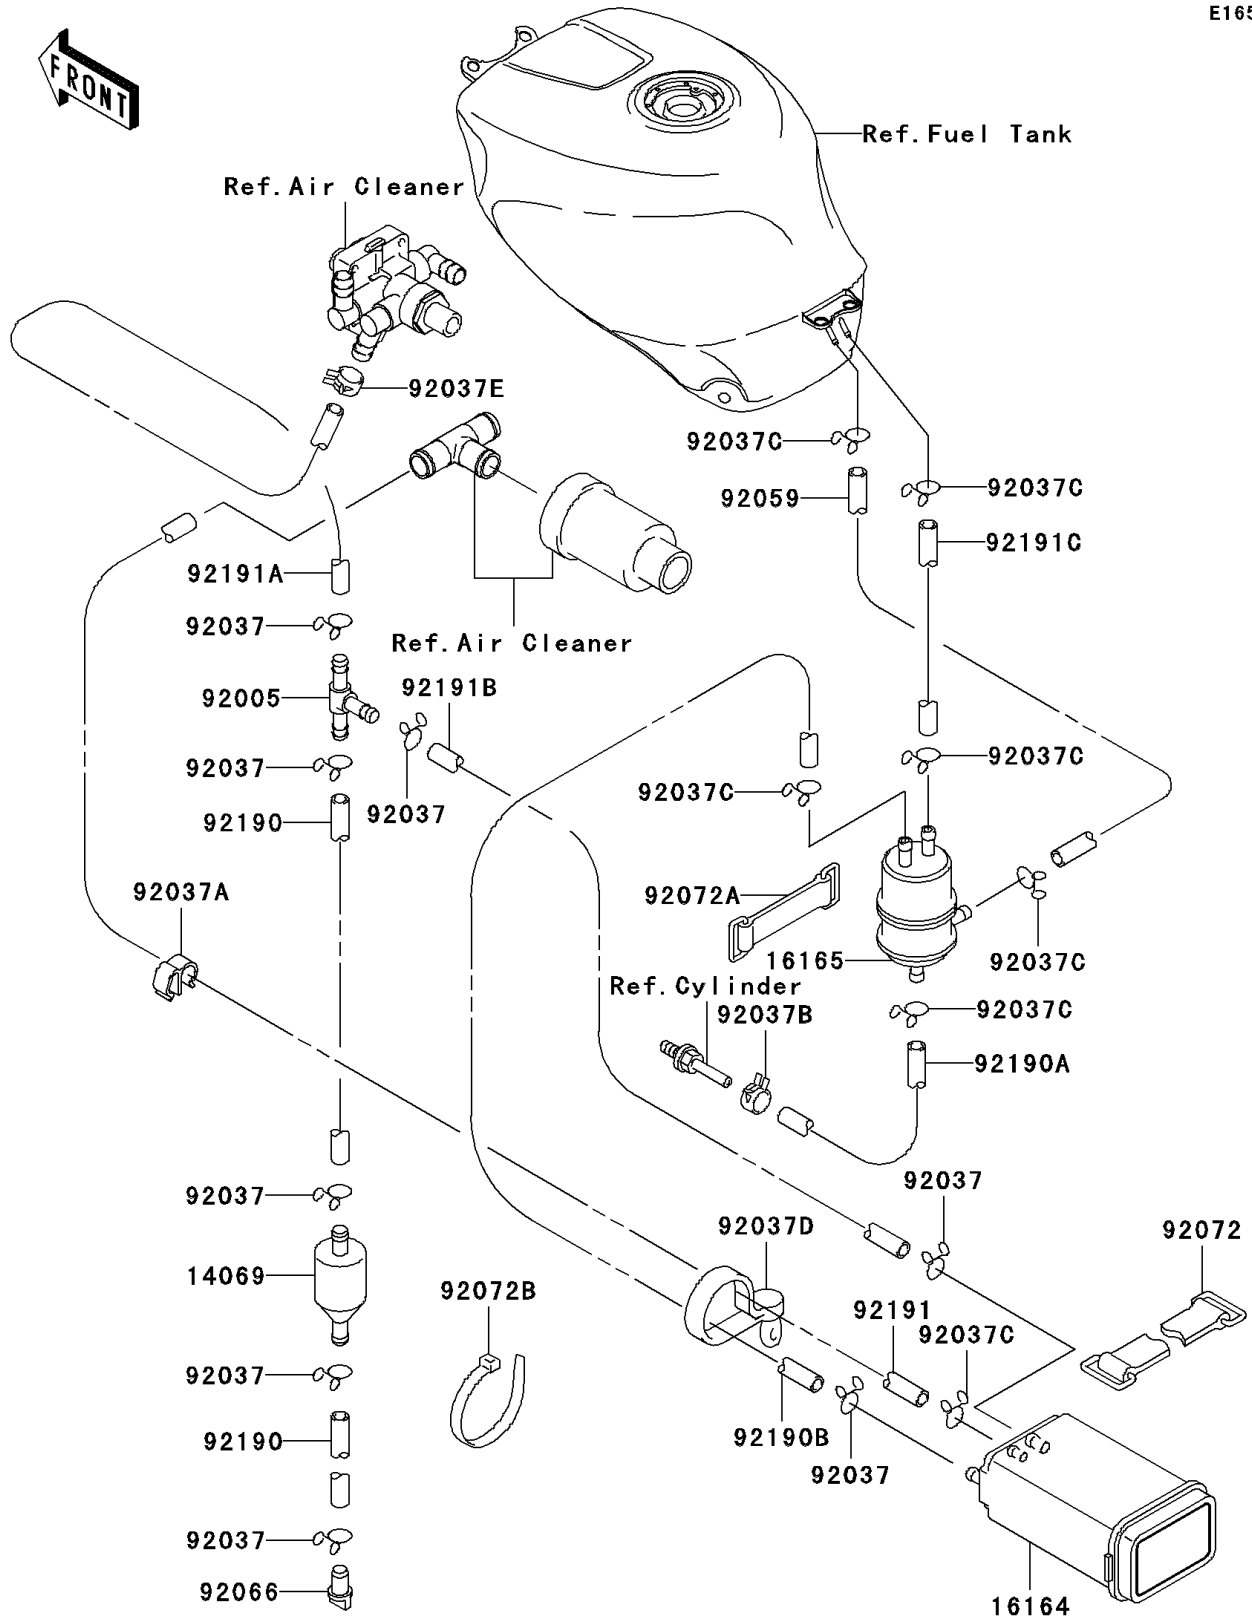

1998 Ninja® ZX™-7R PARTS DIAGRAM

Fuel Evaporative System

E1650

1998 Ninja® ZX™-7R PARTS LIST

Fuel Evaporative System

ITEM NAME	PART NUMBER	QUANTITY
BREATHER (Ref # 14069)	14069-1051	1
CANISTER (Ref # 16164)	16164-1064	1
SEPARATOR (Ref # 16165)	16165-1001	1
FITTING,T-TYPE (Ref # 92005)	92005-1119	1
CLAMP,HOSE (Ref # 92037)	92037-1104	1
CLAMP (Ref # 92037A)	92037-1458	1
CLAMP,TUBE (Ref # 92037B)	92037-1461	1
CLAMP,TUBE (Ref # 92037C)	92037-147	1
CLAMP,SPEED,L=80.5 (Ref # 92037D)	92037-1903	1
CLAMP (Ref # 92037E)	92037-2082	1
TUBE,5X10X230,RED (Ref # 92059)	92059-1497	1
PLUG,DRAIN (Ref # 92066)	92066-1211	1
BAND,L=142.1 (Ref # 92072)	92072-006	1
BAND,L=50 (Ref # 92072A)	92072-066	1
BAND,L=185 (Ref # 92072B)	92072-1195	1
TUBE,7X12X160 (Ref # 92190)	92190-1201	1
TUBE,5X10X438,WHITE (Ref # 92190A)	92190-1216	1
TUBE,5X10X668,BLUE (Ref # 92190B)	92190-1228	1
TUBE,GREEN (Ref # 92191)	92191-1036	1
TUBE,YELLOW (Ref # 92191A)	92191-1037	1
TUBE,YELLOW (Ref # 92191B)	92191-1083	1
TUBE,5X10X120,BLUE (Ref # 92191C)	92191-1099	1