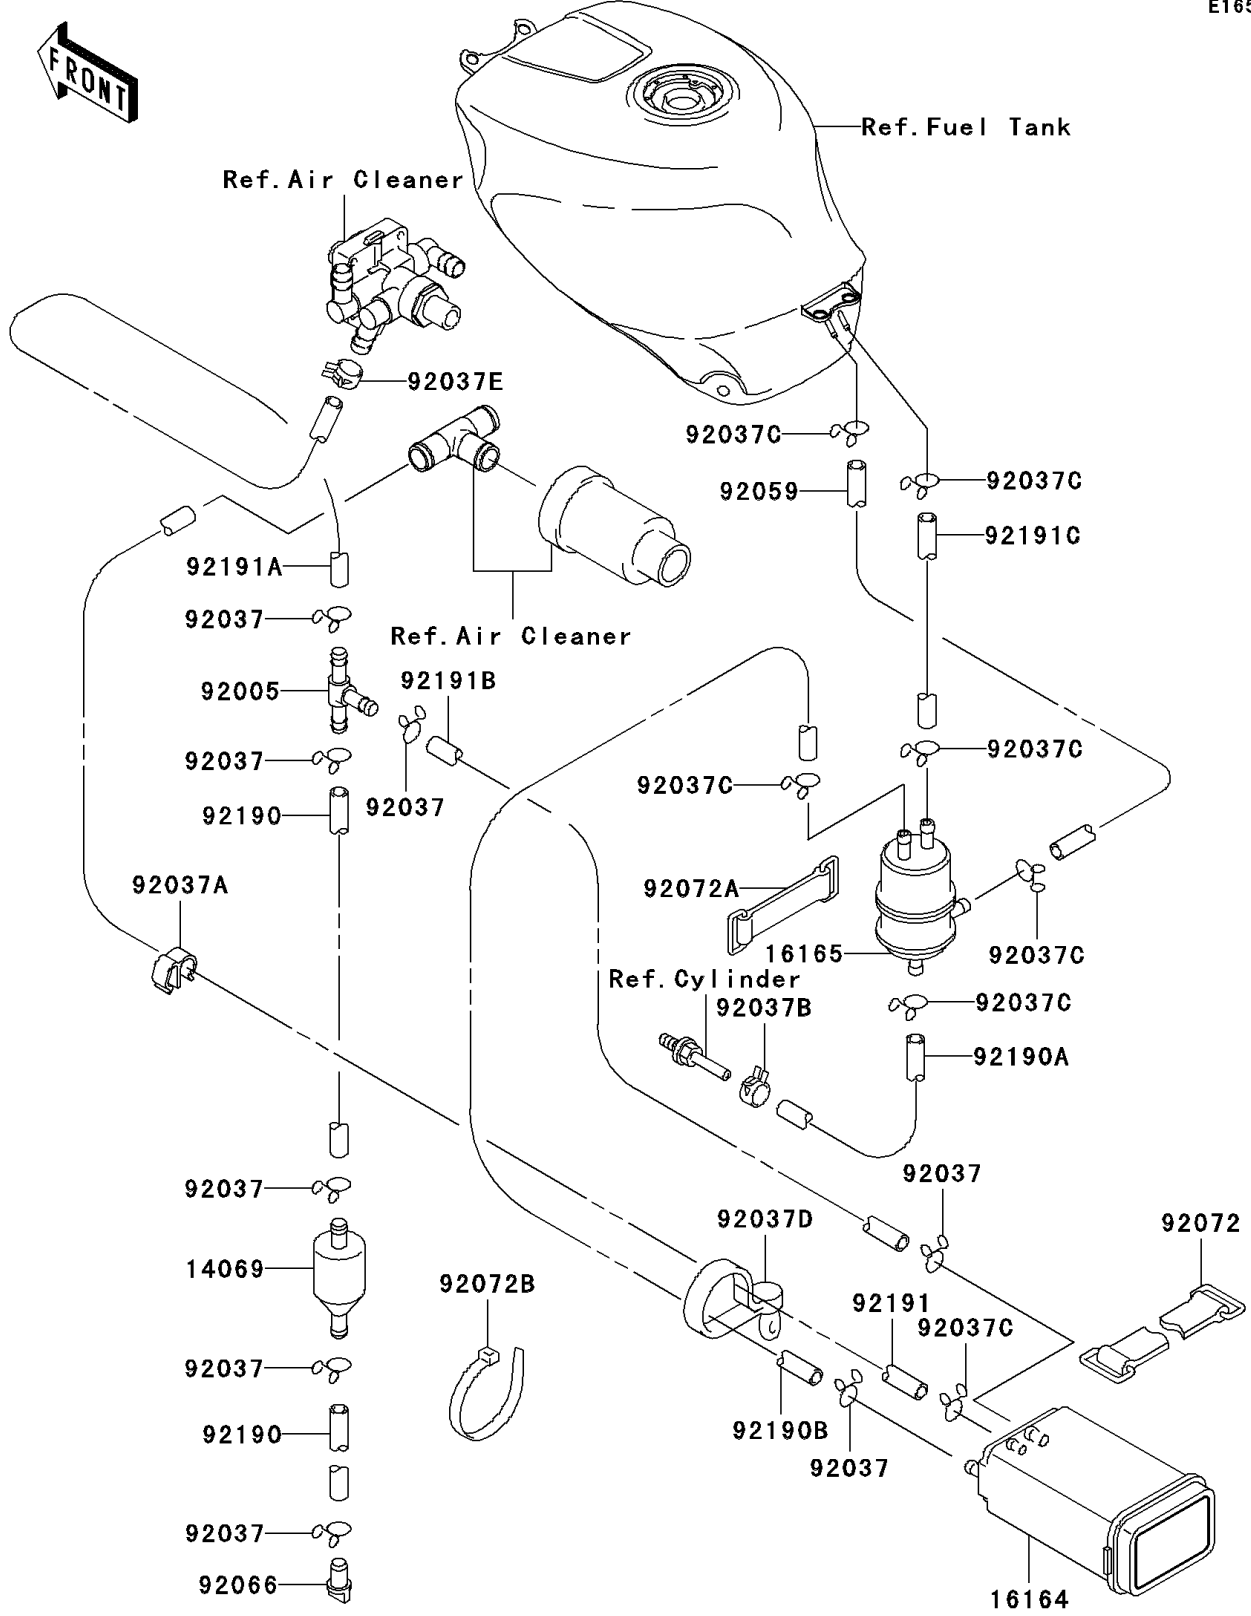

1997 Ninja® ZX™-7R PARTS DIAGRAM

Fuel Evaporative System

E1650

1997 Ninja® ZX™-7R PARTS LIST

Fuel Evaporative System

ITEM NAME	PART NUMBER	QUANTITY
BREATHER (Ref # 14069)	14069-1051	1
CANISTER (Ref # 16164)	16164-1064	1
SEPARATOR (Ref # 16165)	16165-1001	1
FITTING,T-TYPE (Ref # 92005)	92005-1119	1
CLAMP,HOSE (Ref # 92037)	92037-1104	8
CLAMP (Ref # 92037A)	92037-1458	1
CLAMP,TUBE (Ref # 92037B)	92037-1461	1
CLAMP,TUBE (Ref # 92037C)	92037-147	7
CLAMP,SPEED,L=80.5 (Ref # 92037D)	92037-1903	1
CLAMP (Ref # 92037E)	92037-2082	1
TUBE,5X10X230,RED (Ref # 92059)	92059-1497	1
PLUG,DRAIN (Ref # 92066)	92066-1211	1
BAND,L=142.1 (Ref # 92072)	92072-006	1
BAND,L=50 (Ref # 92072A)	92072-066	1
BAND,L=185 (Ref # 92072B)	92072-1195	3
TUBE,7X12X160 (Ref # 92190)	92190-1201	2
TUBE,5X10X438,WHITE (Ref # 92190A)	92190-1216	1
TUBE,5X10X668,BLUE (Ref # 92190B)	92190-1228	1
TUBE,GREEN (Ref # 92191)	92191-1036	1
TUBE,YELLOW (Ref # 92191A)	92191-1037	1
TUBE,YELLOW (Ref # 92191B)	92191-1083	1
TUBE,5X10X120,BLUE (Ref # 92191C)	92191-1099	1