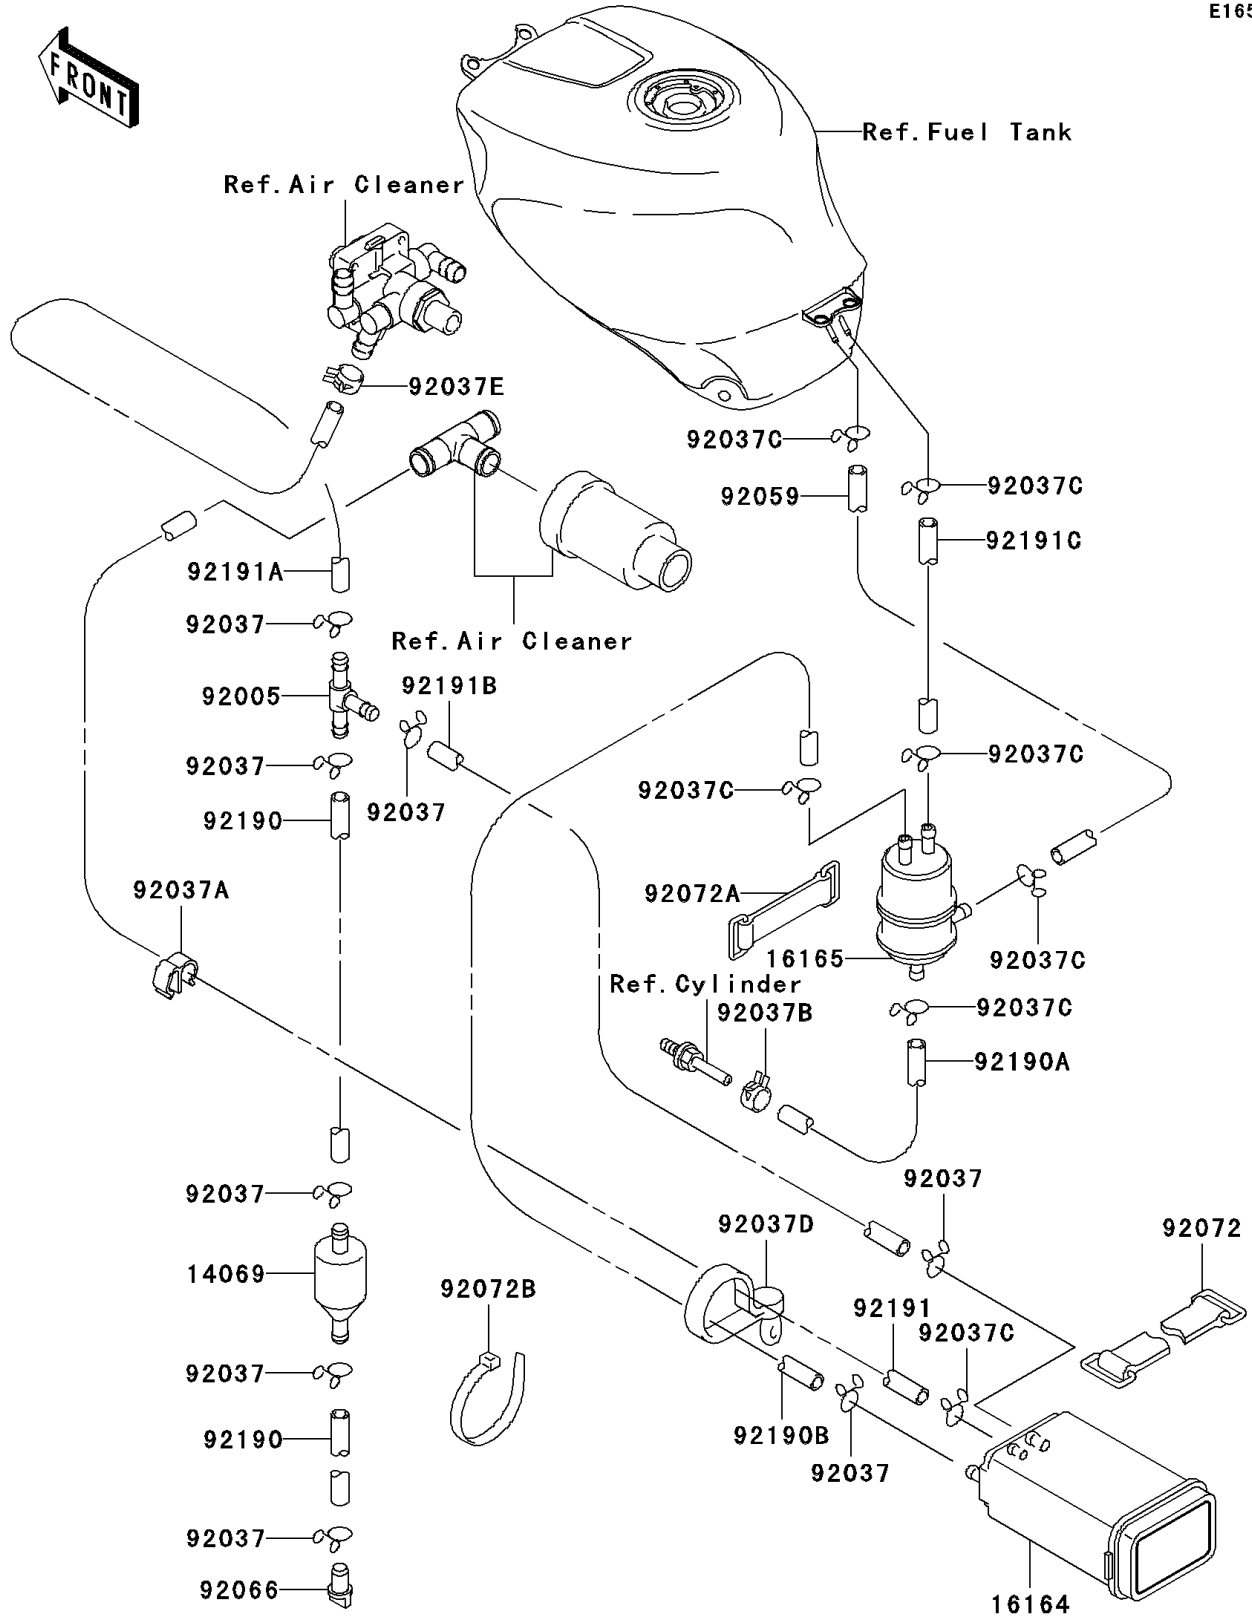

1997 Ninja® ZX™-7R PARTS DIAGRAM

Fuel Evaporative System

E1650

1997 Ninja® ZX™-7R PARTS LIST

Fuel Evaporative System

ITEM NAME	PART NUMBER	QUANTITY
BREATHER (Ref # 14069)	14069-1051	1
CANISTER (Ref # 16164)	16164-1064	1
SEPARATOR (Ref # 16165)	16165-1001	1
FITTING,T-TYPE (Ref # 92005)	92005-1119	1
CLAMP,HOSE (Ref # 92037)	92037-1104	1
CLAMP (Ref # 92037A)	92037-1458	1
CLAMP,TUBE (Ref # 92037B)	92037-1461	1
CLAMP,TUBE (Ref # 92037C)	92037-147	1
CLAMP,SPEED,L=80.5 (Ref # 92037D)	92037-1903	1
CLAMP (Ref # 92037E)	92037-2082	1
TUBE,5X10X230,RED (Ref # 92059)	92059-1497	1
PLUG,DRAIN (Ref # 92066)	92066-1211	1
BAND,L=142.1 (Ref # 92072)	92072-006	1
BAND,L=50 (Ref # 92072A)	92072-066	1
BAND,L=185 (Ref # 92072B)	92072-1195	1
TUBE,7X12X160 (Ref # 92190)	92190-1201	1
TUBE,5X10X438,WHITE (Ref # 92190A)	92190-1216	1
TUBE,5X10X668,BLUE (Ref # 92190B)	92190-1228	1
TUBE,GREEN (Ref # 92191)	92191-1036	1
TUBE,YELLOW (Ref # 92191A)	92191-1037	1
TUBE,YELLOW (Ref # 92191B)	92191-1083	1
TUBE,5X10X120,BLUE (Ref # 92191C)	92191-1099	1