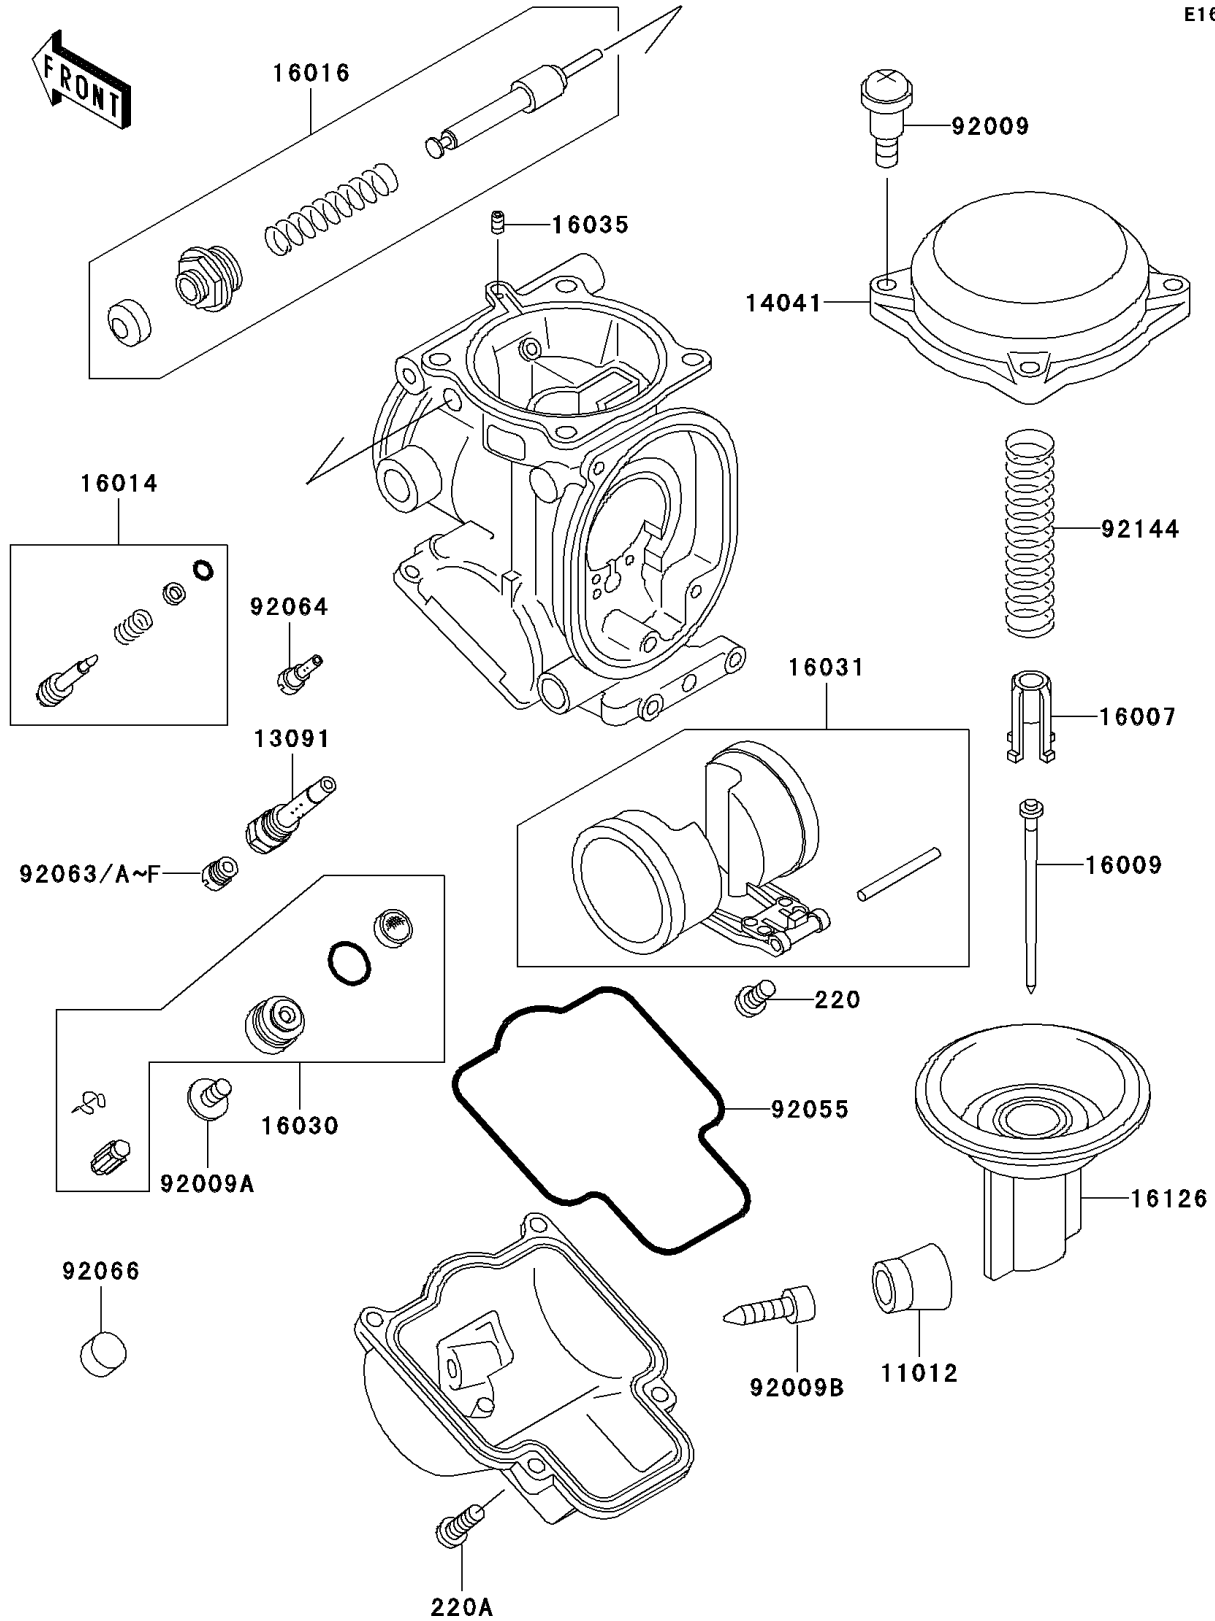

1998 Ninja® ZX™-7R PARTS DIAGRAM

Carburetor Parts

E1612

1998 Ninja® ZX™-7R PARTS LIST

Carburetor Parts

ITEM NAME	PART NUMBER	QUANTITY
SCREW-PAN-CROS (Ref # 220)	220D0408	1
SCREW-PAN-CROS (Ref # 220A)	220D0414	1
CAP,DRAIN SCREW (Ref # 11012)	11012-1675	1
HOLDER,NEEDLE JET (Ref # 13091)	13091-1887	1
COVER-COMP,MIXING (Ref # 14041)	14041-1100	1
SEAT-SPRING,VALVE (Ref # 16007)	16007-1117	1
NEEDLE-JET,N14Q (Ref # 16009)	16009-1892	1
SCREW-PILOT AIR (Ref # 16014)	16014-1086	1
PLUNGER,STARTER (Ref # 16016)	16016-1090	1
VALVE-FLOAT (Ref # 16030)	16030-1076	1
FLOAT (Ref # 16031)	16031-1080	1
JET-AIR,LEAK (Ref # 16035)	16035-1055	1
VALVE,VACUUM (Ref # 16126)	16126-1319	1
SCREW,4X4.4 (Ref # 92009)	92009-1549	1
SCREW,4X8 (Ref # 92009A)	92009-1550	1
SCREW,DRAIN,M6X0.75 (Ref # 92009B)	92009-1551	1
RING-O,FLOAT CHAMBER (Ref # 92055)	92055-1426	1
JET-MAIN,#160 (Ref # 92063)	92063-1345	1
JET-MAIN,#165 (Ref # 92063A)	92063-1347	1
JET-MAIN,#170 (Ref # 92063B)	92063-1386	1
JET-MAIN,#175 (Ref # 92063C)	92063-1387	1
JET-MAIN,#180 (Ref # 92063D)	92063-1388	1
JET-MAIN,#185 (Ref # 92063E)	92063-1390	1
JET-MAIN,#190 (Ref # 92063F)	92063-1391	1
JET-PILOT,#35 (Ref # 92064)	92064-1101	1
PLUG,PILOT AIR SCREW,6.9X2 (Ref # 92066)	92066-1051	1
SPRING,VACUUM VALVE (Ref # 92144)	92144-1962	1