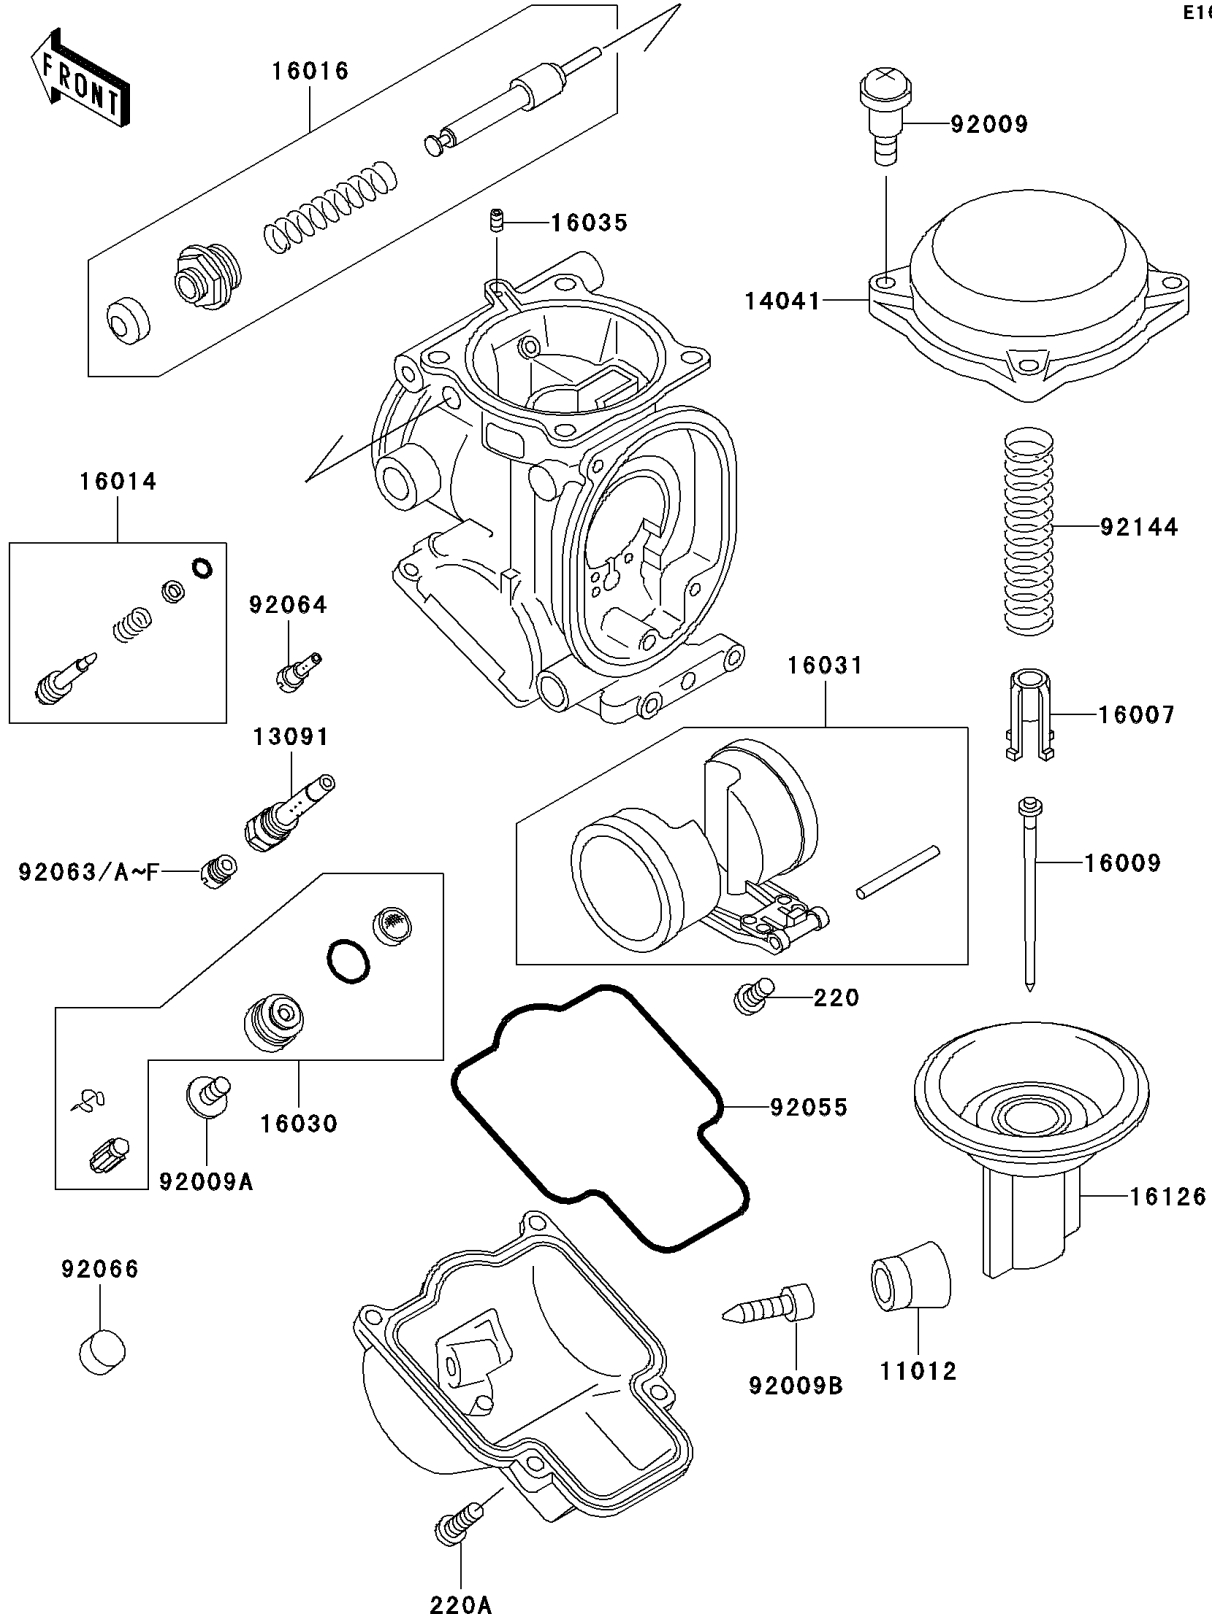

1997 Ninja® ZX™-7R PARTS DIAGRAM

Carburetor Parts

E1612