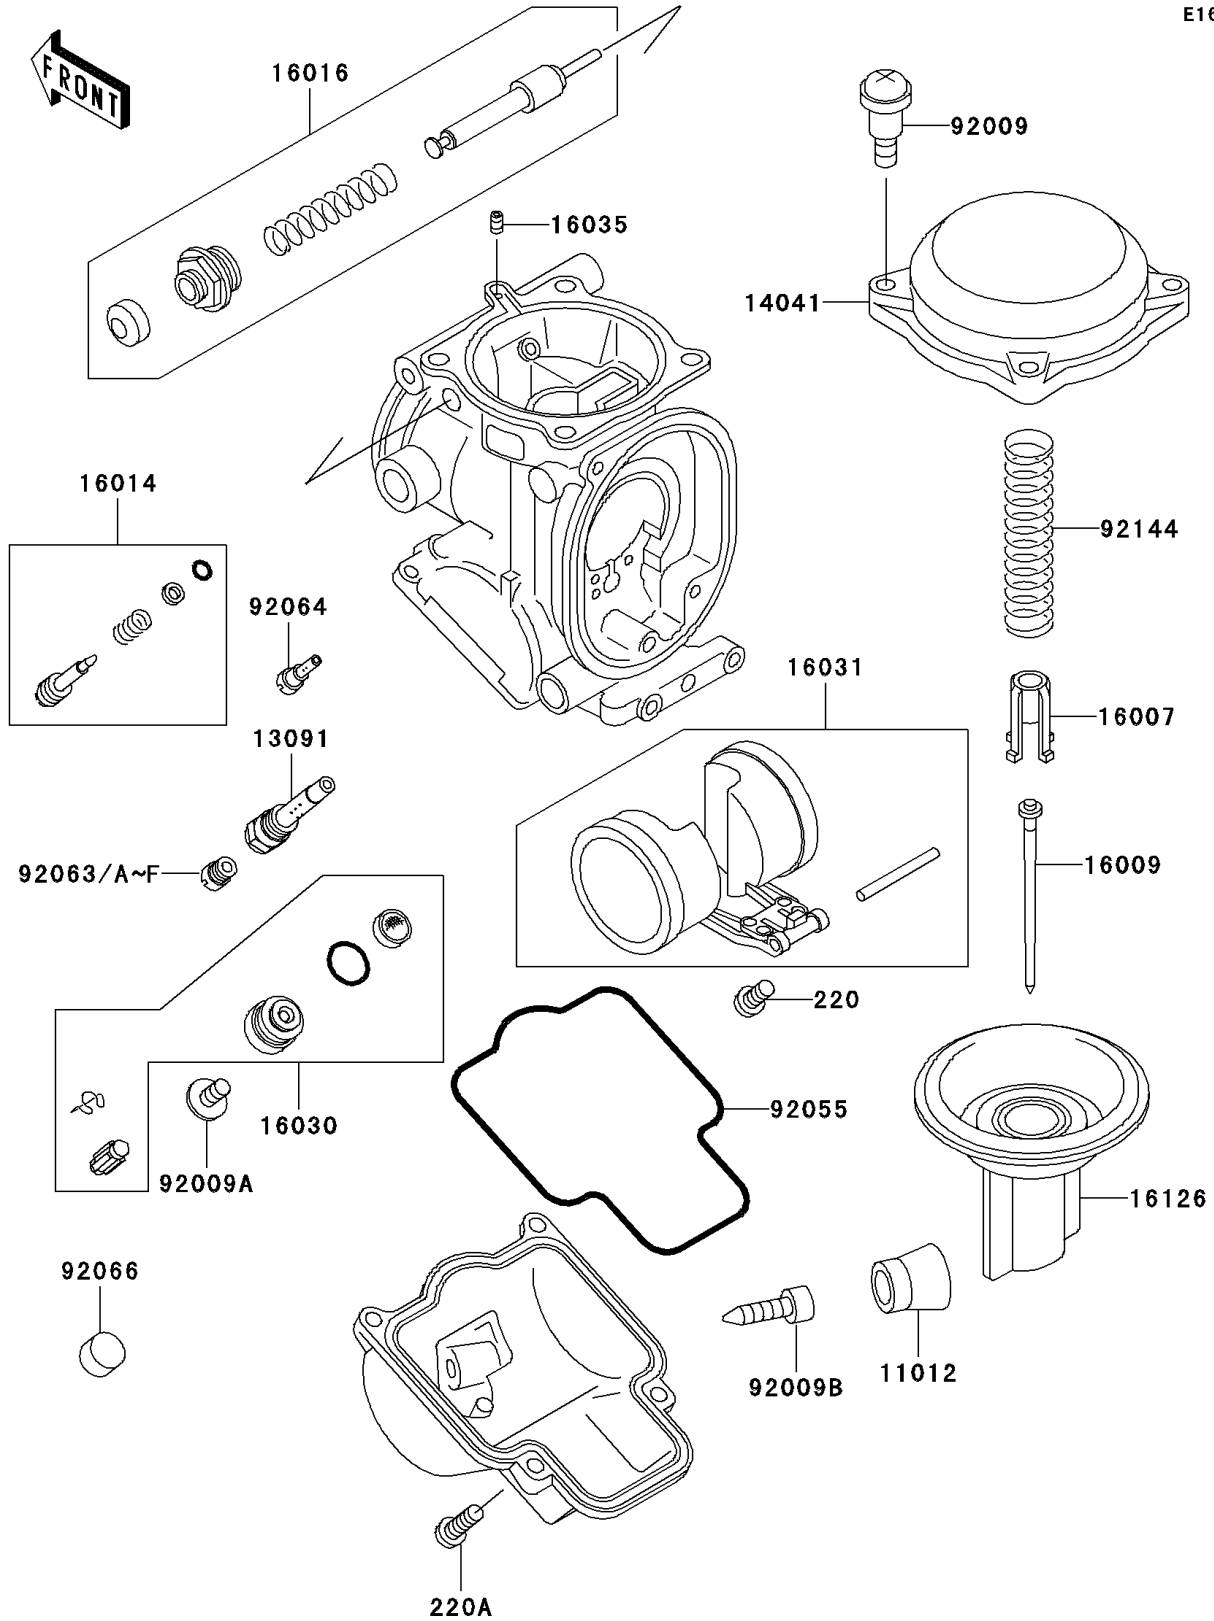

1997 Ninja® ZX™-7R PARTS DIAGRAM

Carburetor Parts

E1612

1997 Ninja® ZX™-7R PARTS LIST

Carburetor Parts

ITEM NAME	PART NUMBER	QUANTITY
SCREW-PAN-CROS (Ref # 220)	220D0408	1
SCREW-PAN-CROS (Ref # 220A)	220D0414	1
CAP,DRAIN SCREW (Ref # 11012)	11012-1675	1
HOLDER,NEEDLE JET (Ref # 13091)	13091-1887	1
COVER-COMP,MIXING (Ref # 14041)	14041-1100	1
SEAT-SPRING,VALVE (Ref # 16007)	16007-1117	1
NEEDLE-JET,N14Q (Ref # 16009)	16009-1892	1
SCREW-PILOT AIR (Ref # 16014)	16014-1086	1
PLUNGER,STARTER (Ref # 16016)	16016-1090	1
VALVE-FLOAT (Ref # 16030)	16030-1076	1
FLOAT (Ref # 16031)	16031-1080	1
JET-AIR,LEAK (Ref # 16035)	16035-1055	1
VALVE,VACUUM (Ref # 16126)	16126-1319	1
SCREW,4X4.4 (Ref # 92009)	92009-1549	1
SCREW,4X8 (Ref # 92009A)	92009-1550	1
SCREW,DRAIN,M6X0.75 (Ref # 92009B)	92009-1551	1
RING-O,FLOAT CHAMBER (Ref # 92055)	92055-1426	1
JET-MAIN,#160 (Ref # 92063)	92063-1345	1
JET-MAIN,#165 (Ref # 92063A)	92063-1347	1
JET-MAIN,#170 (Ref # 92063B)	92063-1386	1
JET-MAIN,#175 (Ref # 92063C)	92063-1387	1
JET-MAIN,#180 (Ref # 92063D)	92063-1388	1
JET-MAIN,#185 (Ref # 92063E)	92063-1390	1
JET-MAIN,#190 (Ref # 92063F)	92063-1391	1
JET-PILOT,#35 (Ref # 92064)	92064-1101	1
PLUG,PILOT AIR SCREW,6.9X2 (Ref # 92066)	92066-1051	1
SPRING,VACUUM VALVE (Ref # 92144)	92144-1962	1