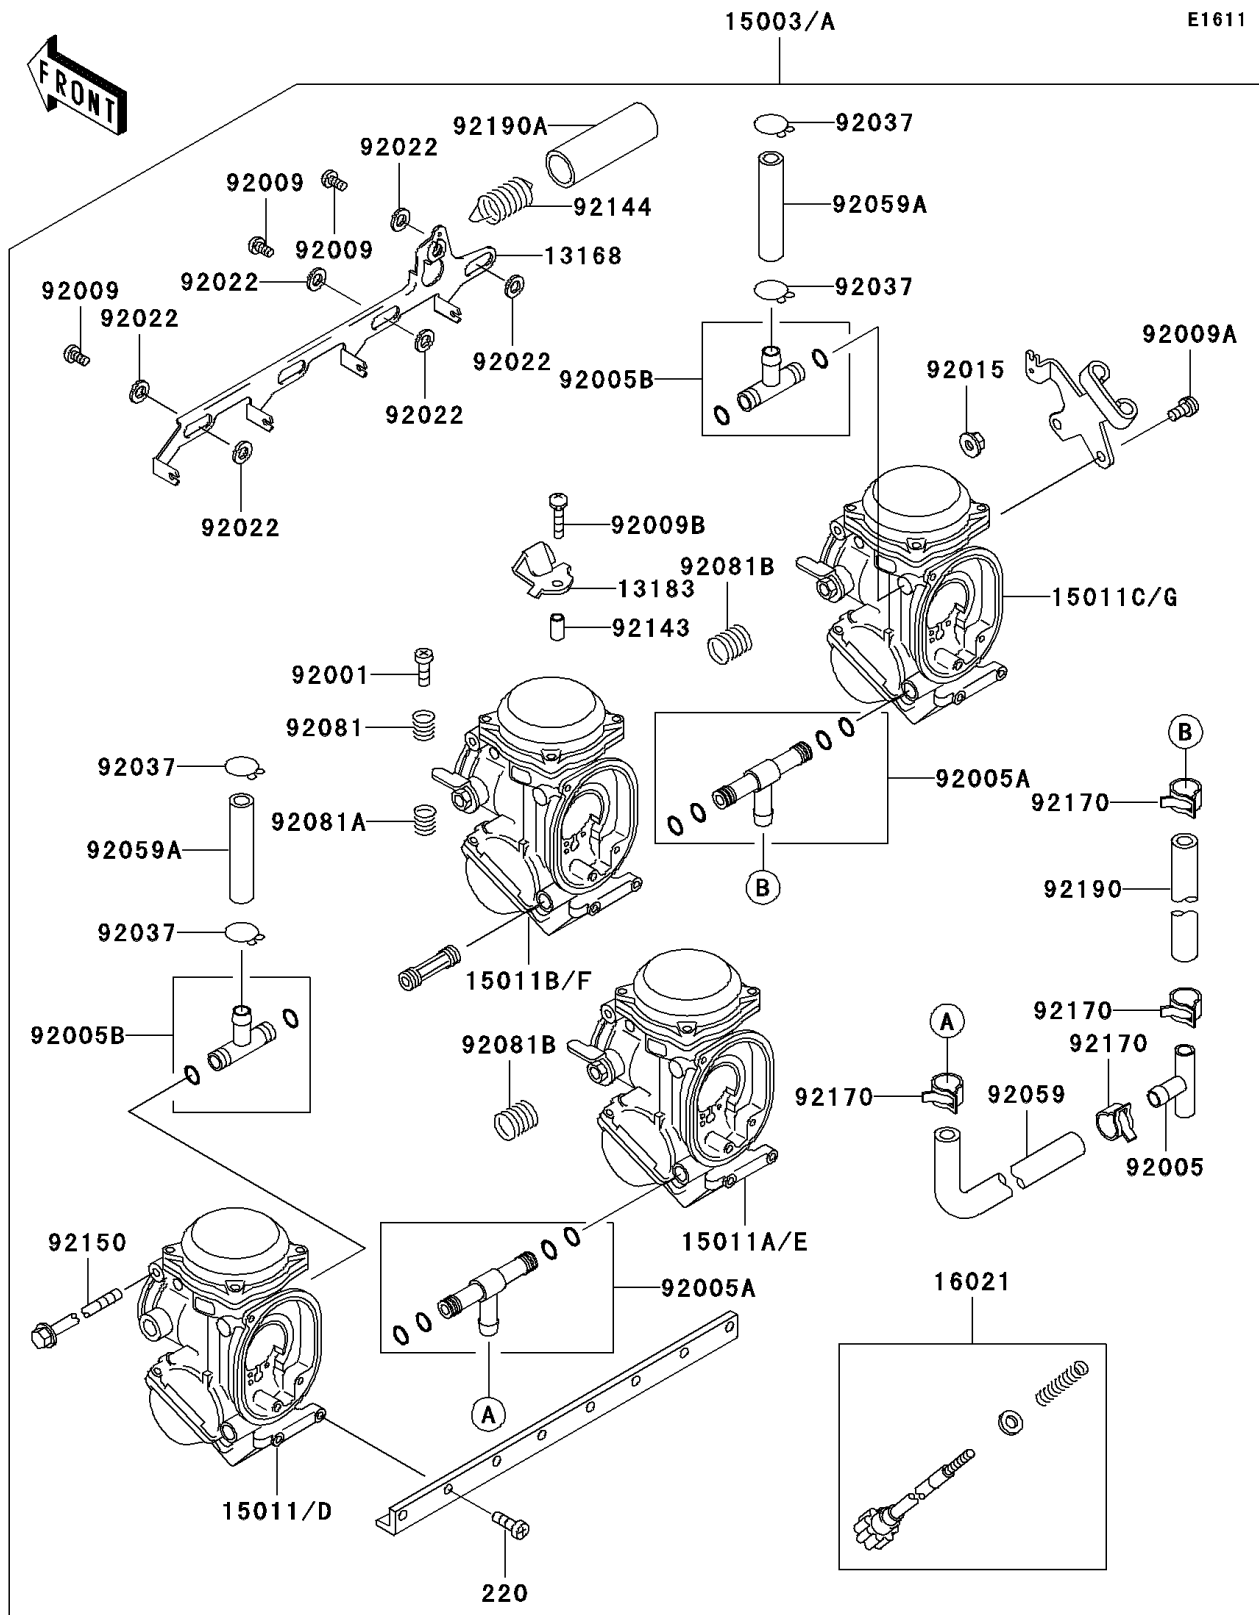

## 1998 Ninja® ZX™-7R PARTS DIAGRAM

Carburetor

## 1998 Ninja® ZX™-7R PARTS LIST

### Carburetor

ITEM NAME	PART NUMBER	QUANTITY
LEVER,STARTER (Ref # 13168)	13168-1593	1
PLATE,STARTER CABLE (Ref # 13183)	13183-1592	1
CARBURETOR-ASSY (Ref # 15003A)	15003-1268	1
CARBURETOR,LH,OUTSIDE (Ref # 15011D)	15011-1231	1
CARBURETOR,LH,INSIDE (Ref # 15011E)	15011-1232	1
CARBURETOR,RH,INSIDE (Ref # 15011F)	15011-1233	1
CARBURETOR,RH,OUTSIDE (Ref # 15011G)	15011-1234	1
SCREW-THROTTLE STOP (Ref # 16021)	16021-1190	1
BOLT,THROTTLE ADJUST (Ref # 92001)	92001-1998	1
FITTING,T-TYPE (Ref # 92005)	92005-1272	1
FITTING (Ref # 92005A)	92005-1288	1
FITTING (Ref # 92005B)	92005-1306	1
SCREW (Ref # 92009)	92009-1262	1
SCREW (Ref # 92009A)	92009-1597	1
SCREW,4X18 (Ref # 92009B)	92009-1632	1
NUT,FLANGED,5MM (Ref # 92015)	92015-1259	1
WASHER,6.1X11X0.8,POLYACETAL (Ref # 92022)	92022-1199	1
CLAMP,TUBE (Ref # 92037)	92037-1194	1
TUBE,FUEL,7.3X12.5X200 (Ref # 92059)	92059-1029	1
TUBE,7X11X45 (Ref # 92059A)	92059-1738	1
SPRING,THROTTLE ADJUST UPP (Ref # 92081)	92081-1620	1
SPRING,THROTTLE ADJUST LWR (Ref # 92081A)	92081-1621	1
SPRING,THROTTLE ADJUST CNT (Ref # 92081B)	92081-1622	1
COLLAR,4X5.2X9.6 (Ref # 92143)	92143-1265	1
SPRING,STARTER LEVER (Ref # 92144)	92144-1518	1
BOLT (Ref # 92150)	92150-1416	1
SCREW-PAN-CROS,5X14 (Ref # 220)	220D0514	1
CLAMP,TUBE (Ref # 92170)	92170-1051	1
TUBE,7.3X12.5X80 (Ref # 92190)	92190-1053	1

## 1998 Ninja® ZX™-7R PARTS LIST

Carburetor

ITEM NAME	PART NUMBER	QUANTITY
TUBE,STARTER SPRING (Ref # 92190A)	92190-1157	1