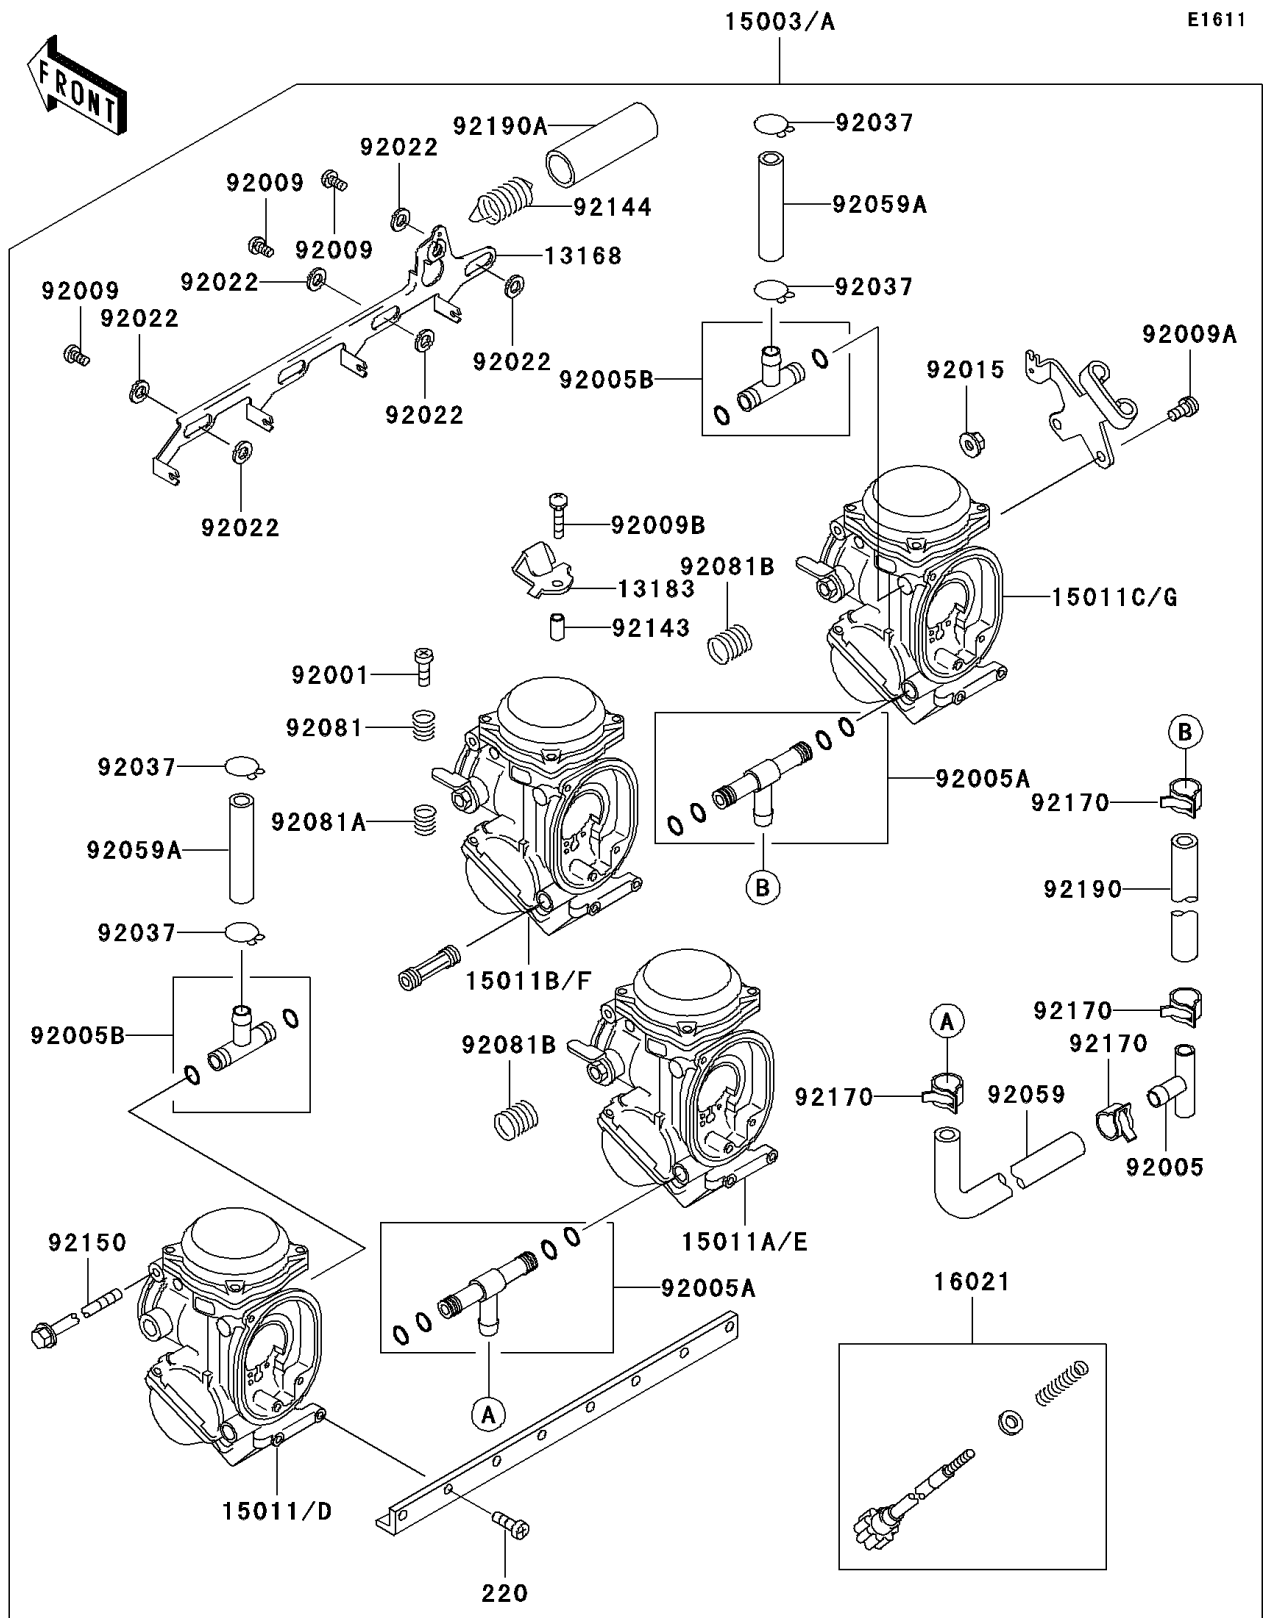

1997 Ninja® ZX™-7R PARTS DIAGRAM

Carburetor

1997 Ninja® ZX™-7R PARTS LIST

Carburetor

ITEM NAME	PART NUMBER	QUANTITY
LEVER,STARTER (Ref # 13168)	13168-1593	1
PLATE,STARTER CABLE (Ref # 13183)	13183-1592	1
CARBURETOR-ASSY (Ref # 15003A)	15003-1268	1
CARBURETOR,LH,OUTSIDE (Ref # 15011D)	15011-1231	1
CARBURETOR,LH,INSIDE (Ref # 15011E)	15011-1232	1
CARBURETOR,RH,INSIDE (Ref # 15011F)	15011-1233	1
CARBURETOR,RH,OUTSIDE (Ref # 15011G)	15011-1234	1
SCREW-THROTTLE STOP (Ref # 16021)	16021-1190	1
BOLT,THROTTLE ADJUST (Ref # 92001)	92001-1998	3
FITTING,T-TYPE (Ref # 92005)	92005-1272	1
FITTING (Ref # 92005A)	92005-1288	2
FITTING (Ref # 92005B)	92005-1306	2
SCREW (Ref # 92009)	92009-1262	3
SCREW (Ref # 92009A)	92009-1597	1
SCREW,4X18 (Ref # 92009B)	92009-1632	1
NUT,FLANGED,5MM (Ref # 92015)	92015-1259	1
WASHER,6.1X11X0.8,POLYACETAL (Ref # 92022)	92022-1199	6
CLAMP,TUBE (Ref # 92037)	92037-1194	4
TUBE,FUEL,7.3X12.5X200 (Ref # 92059)	92059-1029	1
TUBE,7X11X45 (Ref # 92059A)	92059-1738	2
SPRING,THROTTLE ADJUST UPP (Ref # 92081)	92081-1620	3
SPRING,THROTTLE ADJUST LWR (Ref # 92081A)	92081-1621	3
SPRING,THROTTLE ADJUST CNT (Ref # 92081B)	92081-1622	2
COLLAR,4X5.2X9.6 (Ref # 92143)	92143-1265	1
SPRING,STARTER LEVER (Ref # 92144)	92144-1518	1
BOLT (Ref # 92150)	92150-1416	1
SCREW-PAN-CROS,5X14 (Ref # 220)	220D0514	8
CLAMP,TUBE (Ref # 92170)	92170-1051	4
TUBE,7.3X12.5X80 (Ref # 92190)	92190-1053	1

1997 Ninja® ZX™ -7R PARTS LIST

Carburetor

ITEM NAME	PART NUMBER	QUANTITY
TUBE,STARTER SPRING (Ref # 92190A)	92190-1157	1