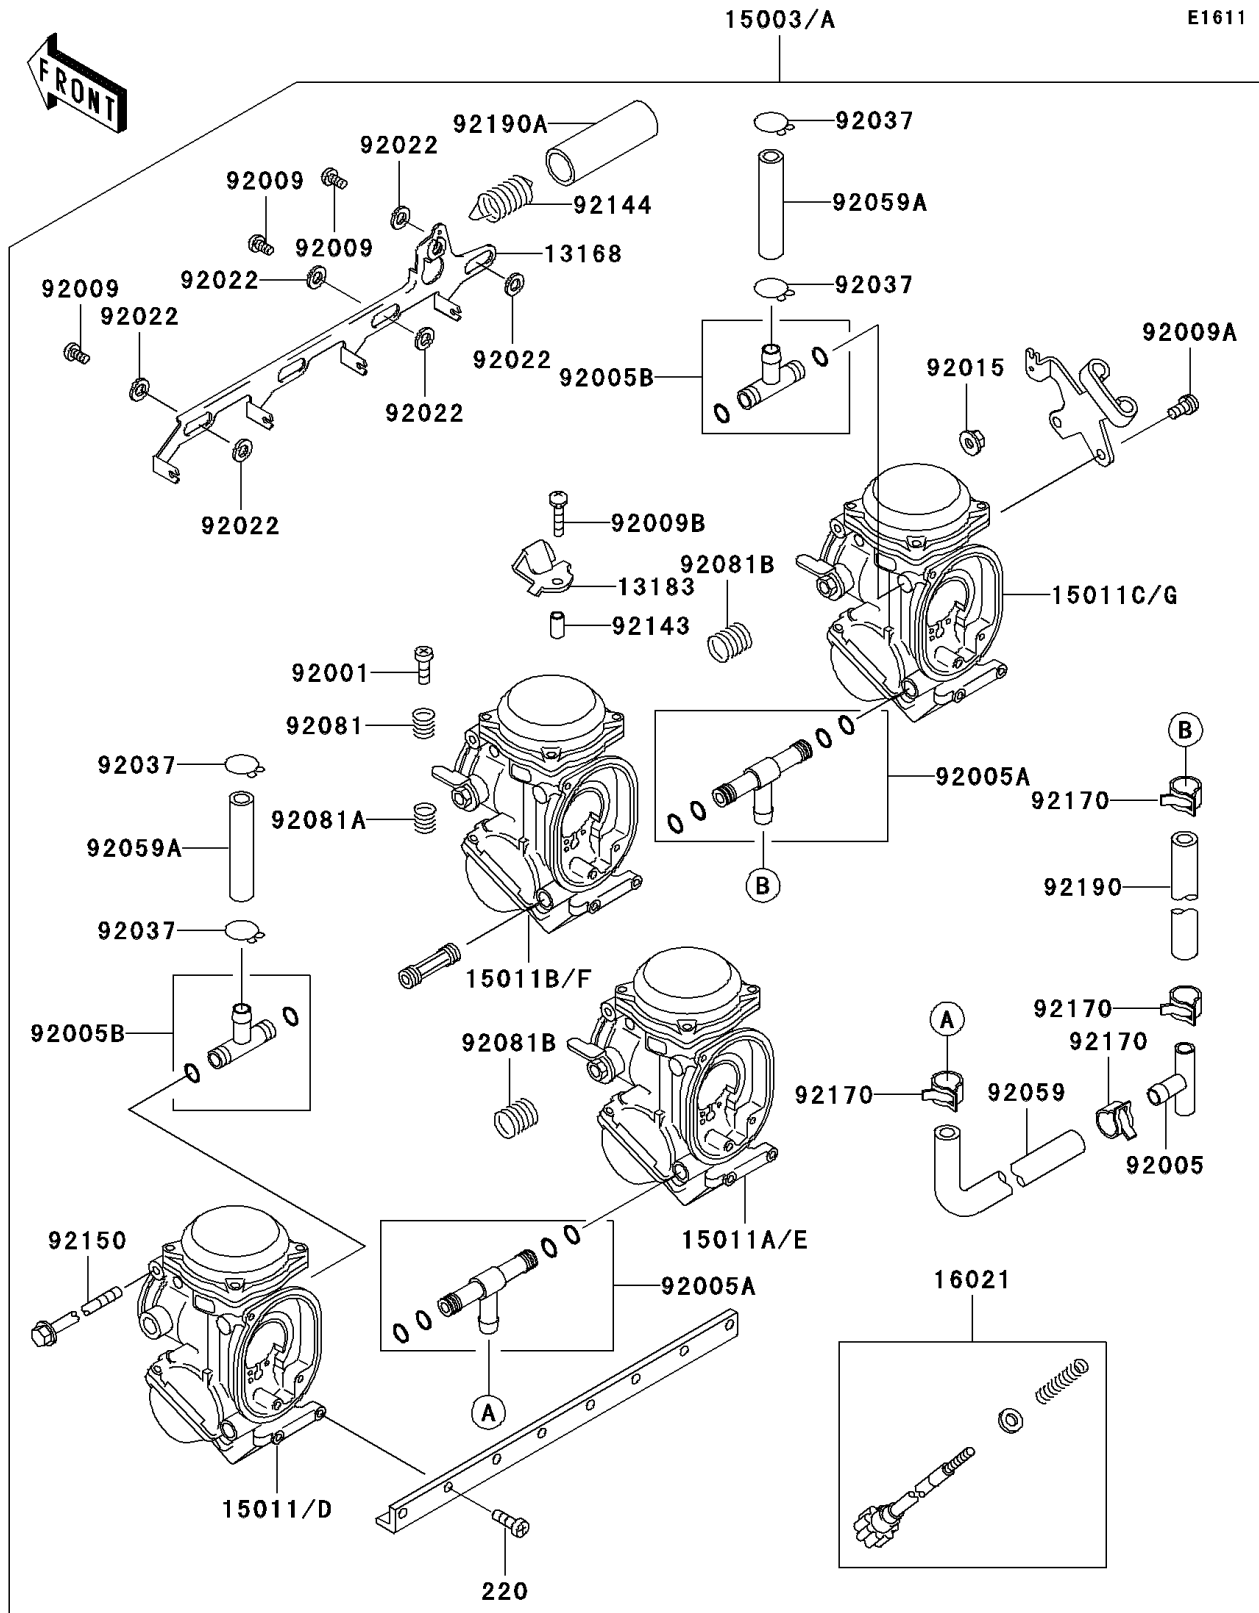

## 1997 Ninja® ZX™-7R PARTS DIAGRAM

Carburetor

## 1997 Ninja® ZX™-7R PARTS LIST

Carburetor

ITEM NAME	PART NUMBER	QUANTITY
LEVER,STARTER (Ref # 13168)	13168-1593	1
PLATE,STARTER CABLE (Ref # 13183)	13183-1592	1
CARBURETOR-ASSY (Ref # 15003A)	15003-1268	1
CARBURETOR,LH,OUTSIDE (Ref # 15011D)	15011-1231	1
CARBURETOR,LH,INSIDE (Ref # 15011E)	15011-1232	1
CARBURETOR,RH,INSIDE (Ref # 15011F)	15011-1233	1
CARBURETOR,RH,OUTSIDE (Ref # 15011G)	15011-1234	1
SCREW-THROTTLE STOP (Ref # 16021)	16021-1190	1
BOLT,THROTTLE ADJUST (Ref # 92001)	92001-1998	1
FITTING,T-TYPE (Ref # 92005)	92005-1272	1
FITTING (Ref # 92005A)	92005-1288	1
FITTING (Ref # 92005B)	92005-1306	1
SCREW (Ref # 92009)	92009-1262	1
SCREW (Ref # 92009A)	92009-1597	1
SCREW,4X18 (Ref # 92009B)	92009-1632	1
NUT,FLANGED,5MM (Ref # 92015)	92015-1259	1
WASHER,6.1X11X0.8,POLYACETAL (Ref # 92022)	92022-1199	1
CLAMP,TUBE (Ref # 92037)	92037-1194	1
TUBE,FUEL,7.3X12.5X200 (Ref # 92059)	92059-1029	1
TUBE,7X11X45 (Ref # 92059A)	92059-1738	1
SPRING,THROTTLE ADJUST UPP (Ref # 92081)	92081-1620	1
SPRING,THROTTLE ADJUST LWR (Ref # 92081A)	92081-1621	1
SPRING,THROTTLE ADJUST CNT (Ref # 92081B)	92081-1622	1
COLLAR,4X5.2X9.6 (Ref # 92143)	92143-1265	1
SPRING,STARTER LEVER (Ref # 92144)	92144-1518	1
BOLT (Ref # 92150)	92150-1416	1
SCREW-PAN-CROS,5X14 (Ref # 220)	220D0514	1
CLAMP,TUBE (Ref # 92170)	92170-1051	1
TUBE,7.3X12.5X80 (Ref # 92190)	92190-1053	1

## 1997 Ninja® ZX™-7R PARTS LIST

Carburetor

ITEM NAME	PART NUMBER	QUANTITY
TUBE,STARTER SPRING (Ref # 92190A)	92190-1157	1