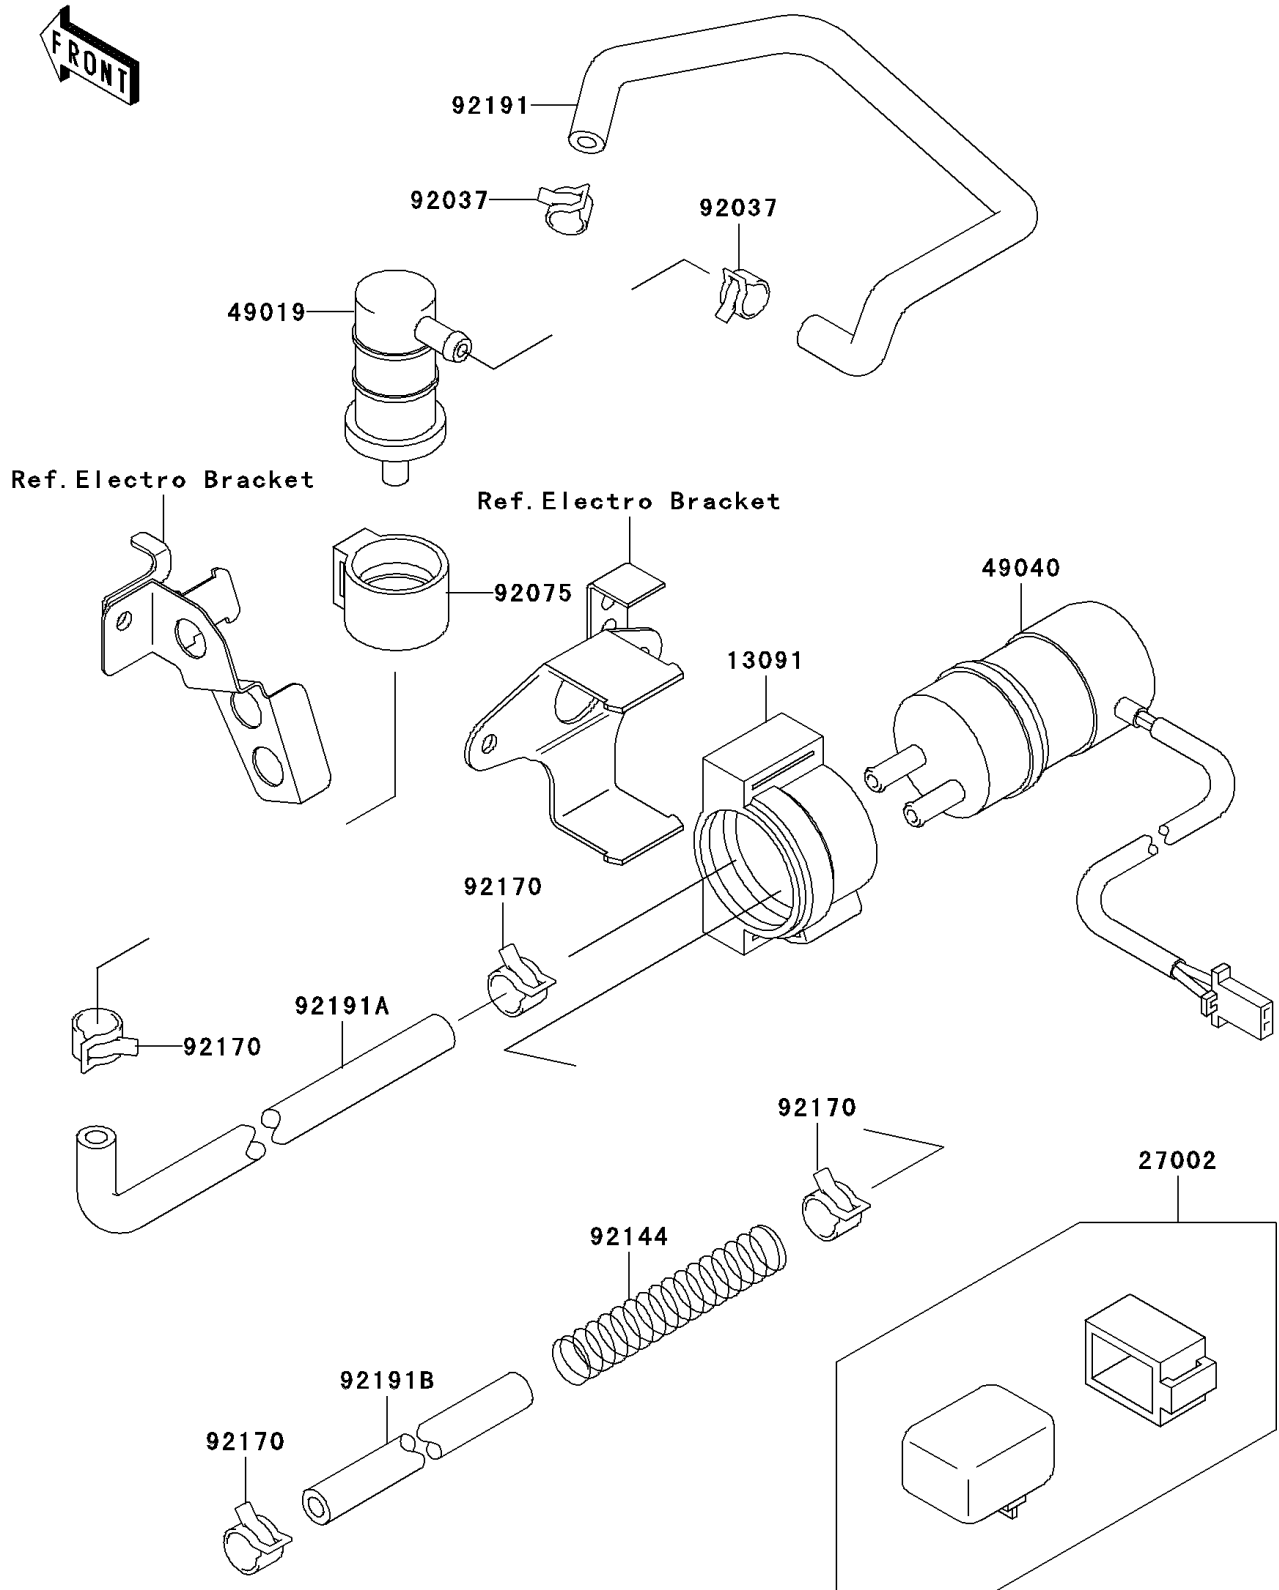

1998 Ninja® ZX™-7R PARTS DIAGRAM

Fuel Pump

E1520

1998 Ninja® ZX™-7R PARTS LIST

Fuel Pump

ITEM NAME	PART NUMBER	QUANTITY
HOLDER,FUEL PUMP (Ref # 13091)	13091-1738	1
RELAY-ASSY (Ref # 27002)	27002-1065	1
FILTER-FUEL (Ref # 49019)	49019-1081	1
PUMP-FUEL (Ref # 49040)	49040-1061	1
CLAMP (Ref # 92037)	92037-1181	1
DAMPER,FUEL FILTER (Ref # 92075)	92075-1853	1
SPRING,HOSE PROTECTOR (Ref # 92144)	92144-1746	1
CLAMP (Ref # 92170)	92170-1118	1
TUBE (Ref # 92191)	92191-1018	1
TUBE (Ref # 92191A)	92191-1059	1
TUBE,9.5X15.5X300 (Ref # 92191B)	92191-1081	1