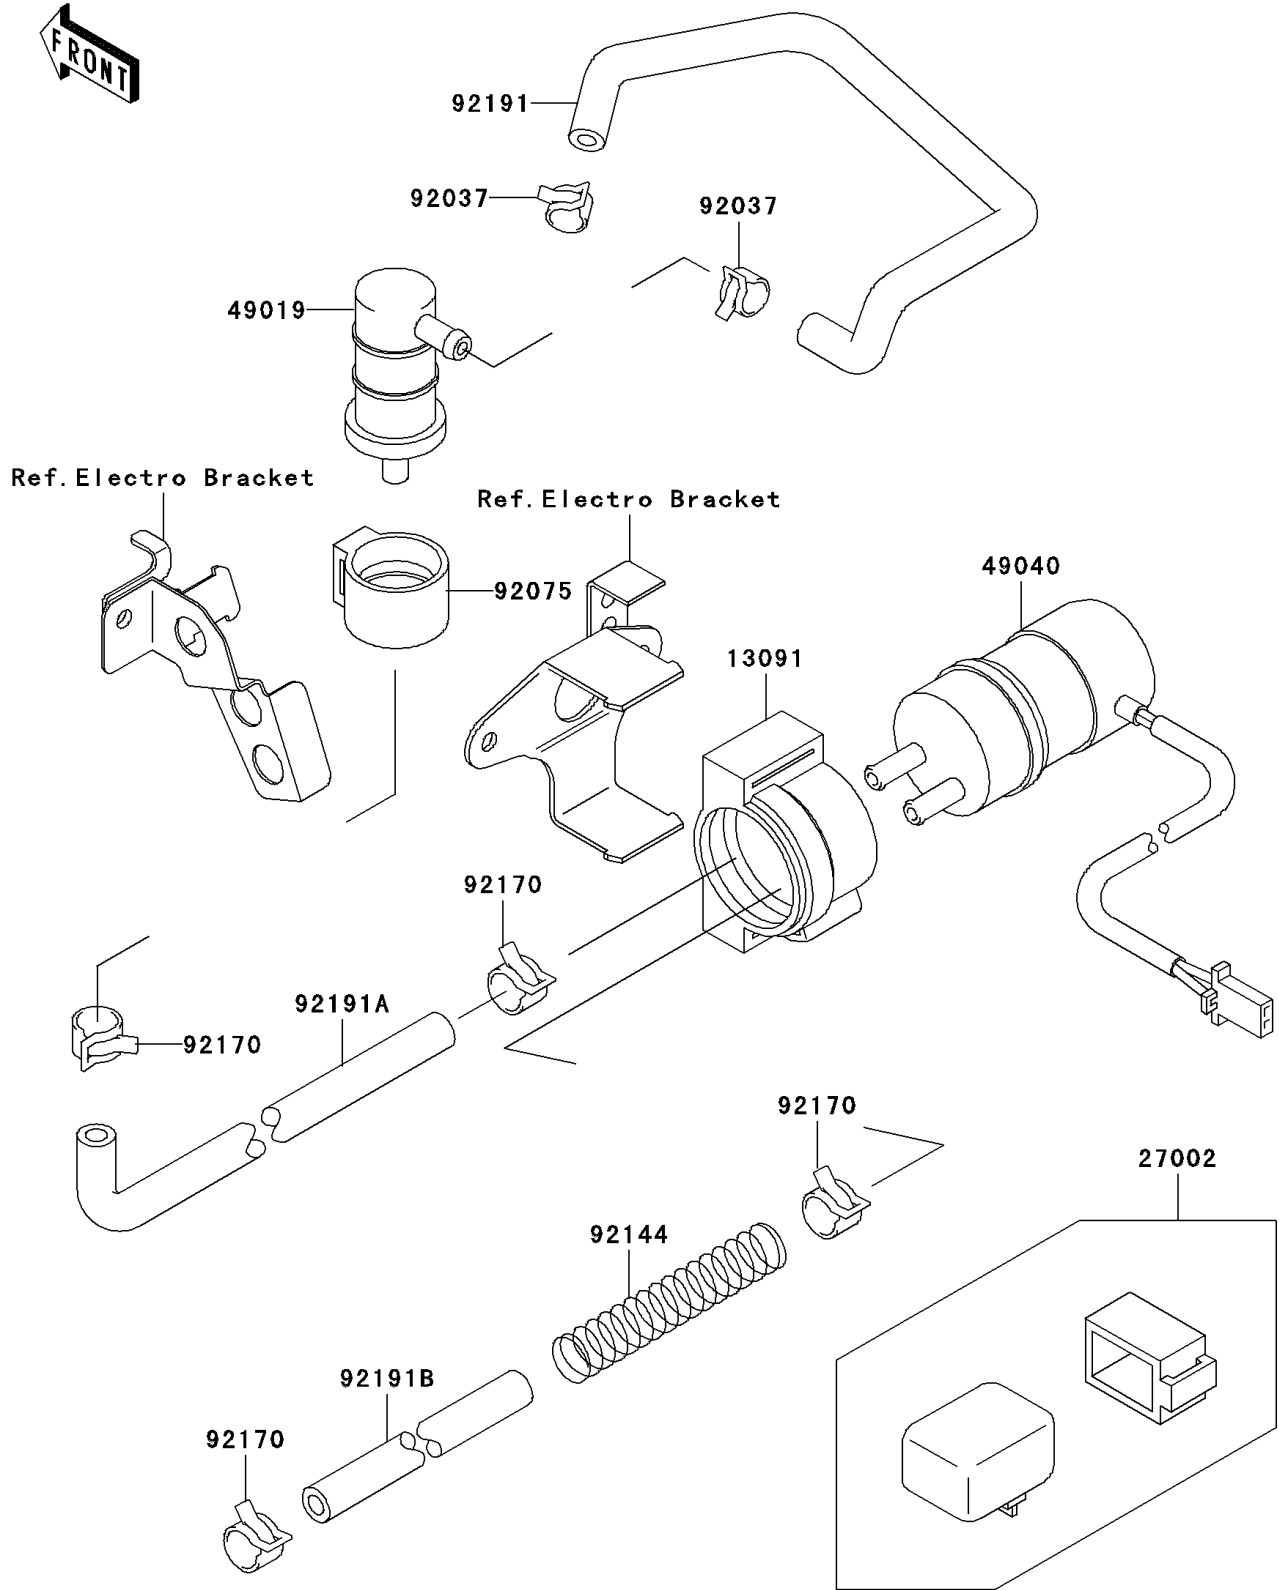

1997 Ninja® ZX™-7R PARTS DIAGRAM

Fuel Pump

E1520

1997 Ninja® ZX™-7R PARTS LIST

Fuel Pump

ITEM NAME	PART NUMBER	QUANTITY
HOLDER,FUEL PUMP (Ref # 13091)	13091-1738	1
RELAY-ASSY (Ref # 27002)	27002-1065	1
FILTER-FUEL (Ref # 49019)	49019-1081	1
PUMP-FUEL (Ref # 49040)	49040-1061	1
CLAMP (Ref # 92037)	92037-1181	2
DAMPER,FUEL FILTER (Ref # 92075)	92075-1853	1
SPRING,HOSE PROTECTOR (Ref # 92144)	92144-1746	1
CLAMP (Ref # 92170)	92170-1118	4
TUBE (Ref # 92191)	92191-1018	1
TUBE (Ref # 92191A)	92191-1059	1
TUBE,9.5X15.5X300 (Ref # 92191B)	92191-1081	1