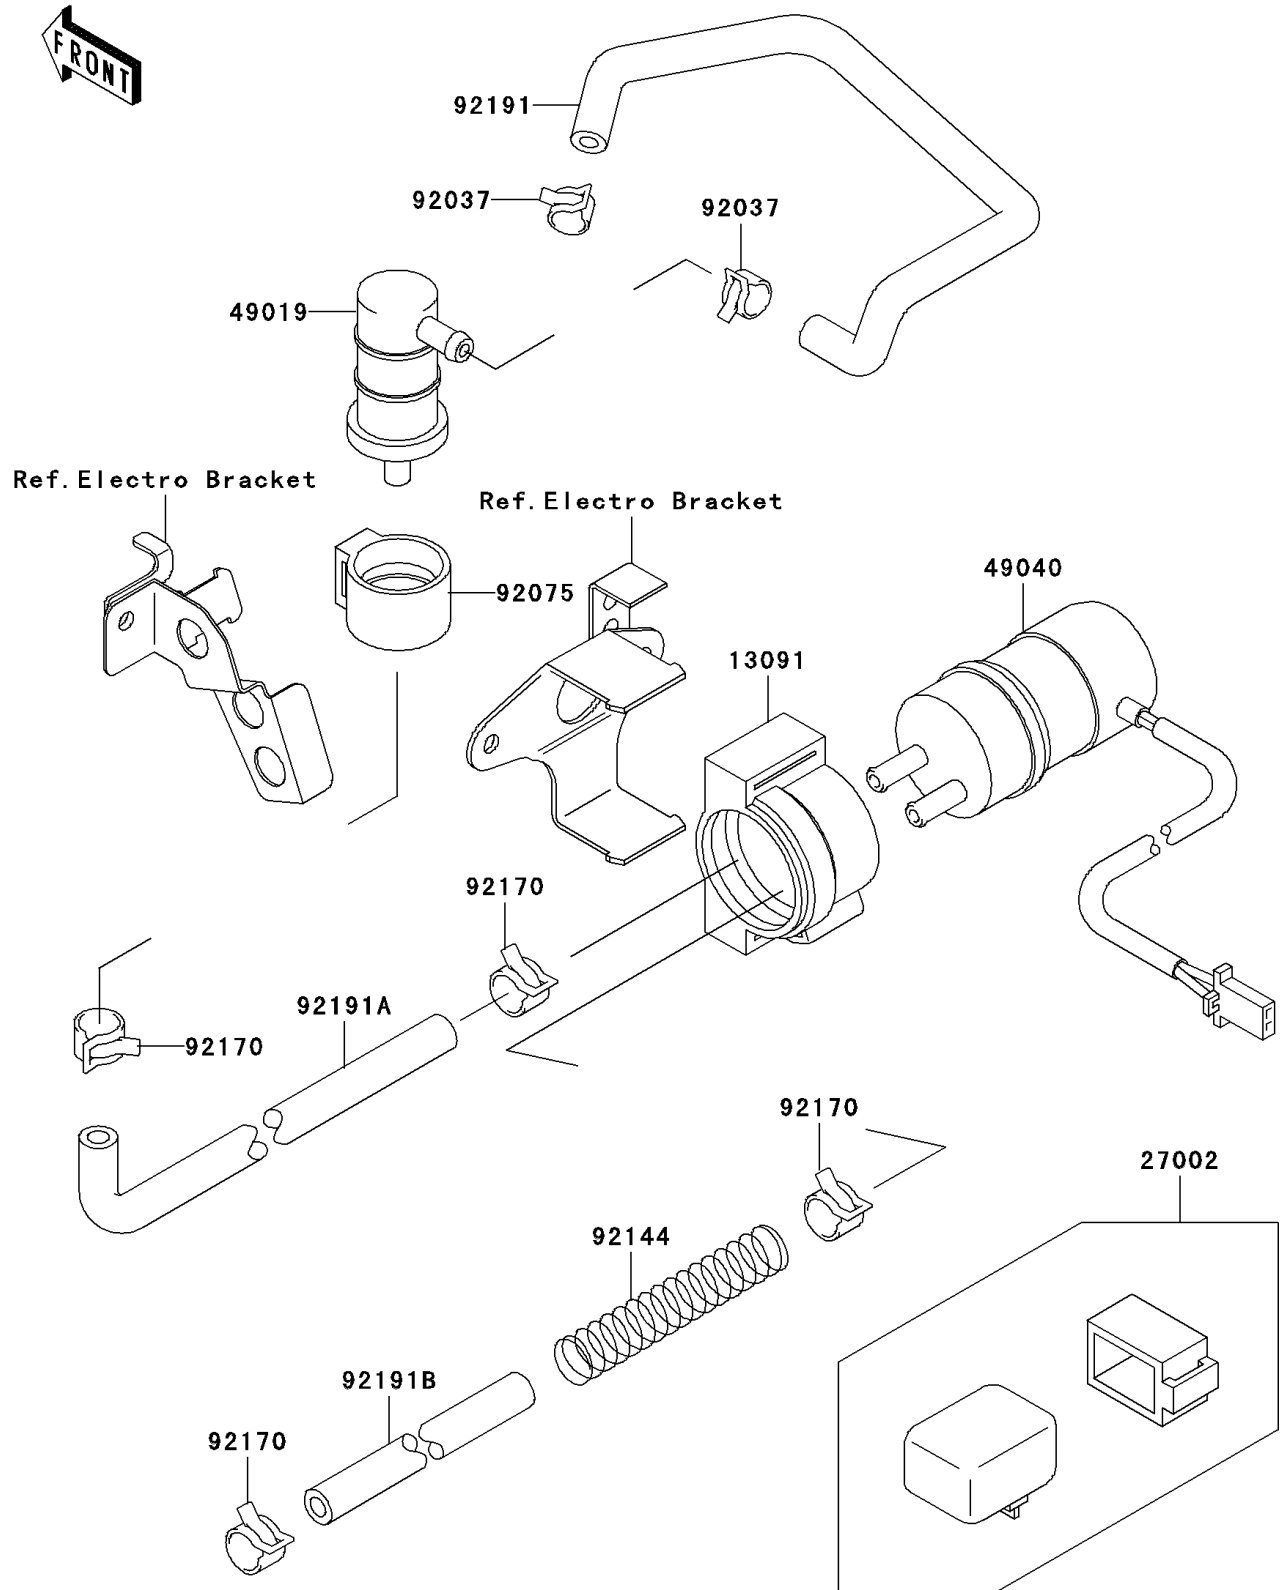

1997 Ninja® ZX™-7R PARTS DIAGRAM

Fuel Pump

E1520

1997 Ninja® ZX™-7R PARTS LIST

Fuel Pump

ITEM NAME	PART NUMBER	QUANTITY
HOLDER,FUEL PUMP (Ref # 13091)	13091-1738	1
RELAY-ASSY (Ref # 27002)	27002-1065	1
FILTER-FUEL (Ref # 49019)	49019-1081	1
PUMP-FUEL (Ref # 49040)	49040-1061	1
CLAMP (Ref # 92037)	92037-1181	1
DAMPER,FUEL FILTER (Ref # 92075)	92075-1853	1
SPRING,HOSE PROTECTOR (Ref # 92144)	92144-1746	1
CLAMP (Ref # 92170)	92170-1118	1
TUBE (Ref # 92191)	92191-1018	1
TUBE (Ref # 92191A)	92191-1059	1
TUBE,9.5X15.5X300 (Ref # 92191B)	92191-1081	1