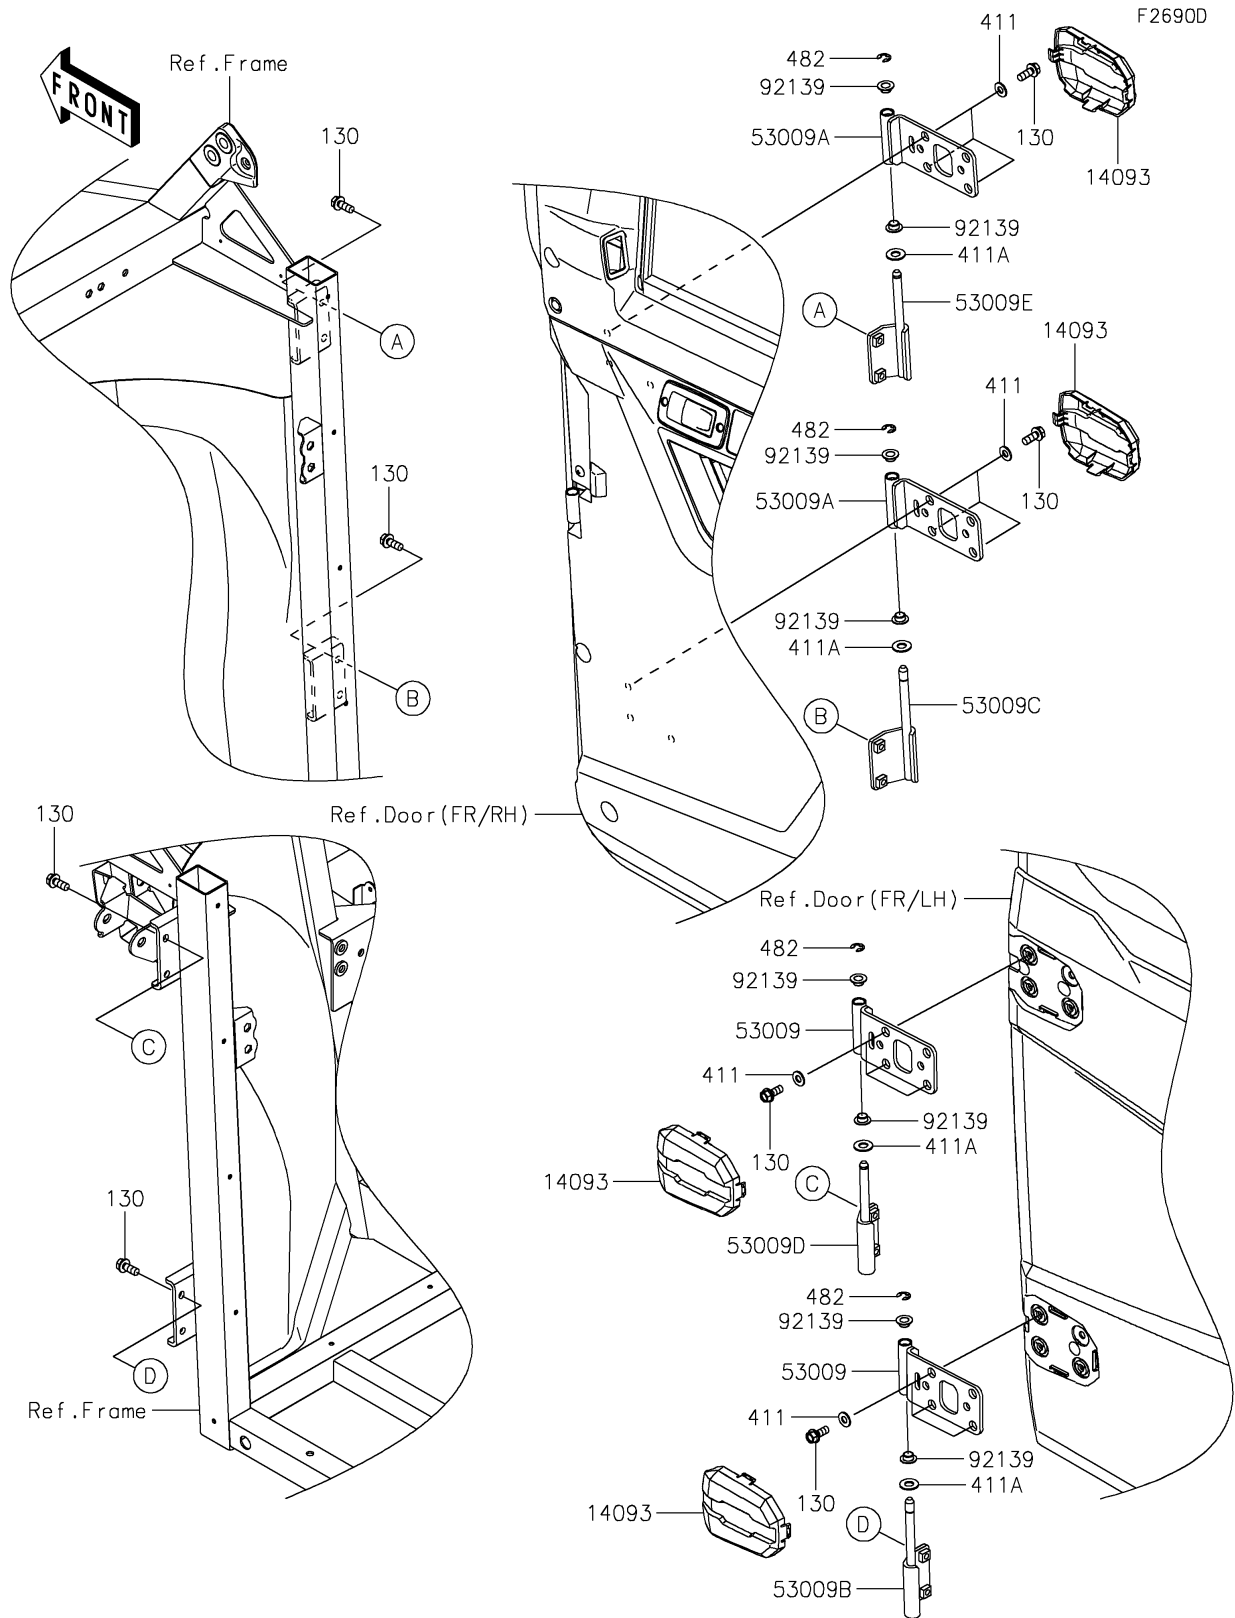

2025 RIDGE® CREW HVAC

PARTS DIAGRAM

Door(FR/Hinge)

2025 RIDGE® CREW HVAC

PARTS LIST

Door(FR/Hinge)

ITEM NAME	PART NUMBER	QUANTITY
COVER,DOOR HINGE (Ref # 14093)	14093-1320	4
HINGE,DOOR,LH (Ref # 53009)	53009-0313	2
HINGE,DOOR,RH (Ref # 53009A)	53009-0314	2
HINGE,DOOR,LH,LWR (Ref # 53009B)	53009-0315	1
HINGE,DOOR,RH,LWR (Ref # 53009C)	53009-0316	1
HINGE,DOOR,LH,UPP (Ref # 53009D)	53009-0317	1
HINGE,DOOR,RH,UPP (Ref # 53009E)	53009-0318	1
BUSHING (Ref # 92139)	92139-0230	8
BOLT-FLANGED,8X20 (Ref # 130)	130BA0820	20
WASHER-PLAIN,8MM (Ref # 411)	411AA0800	12
WASHER-PLAIN,10MM,BLACK (Ref # 411A)	411AB1000	4
CIRCLIP-TYPE-E,8MM (Ref # 482)	482EB8000	4