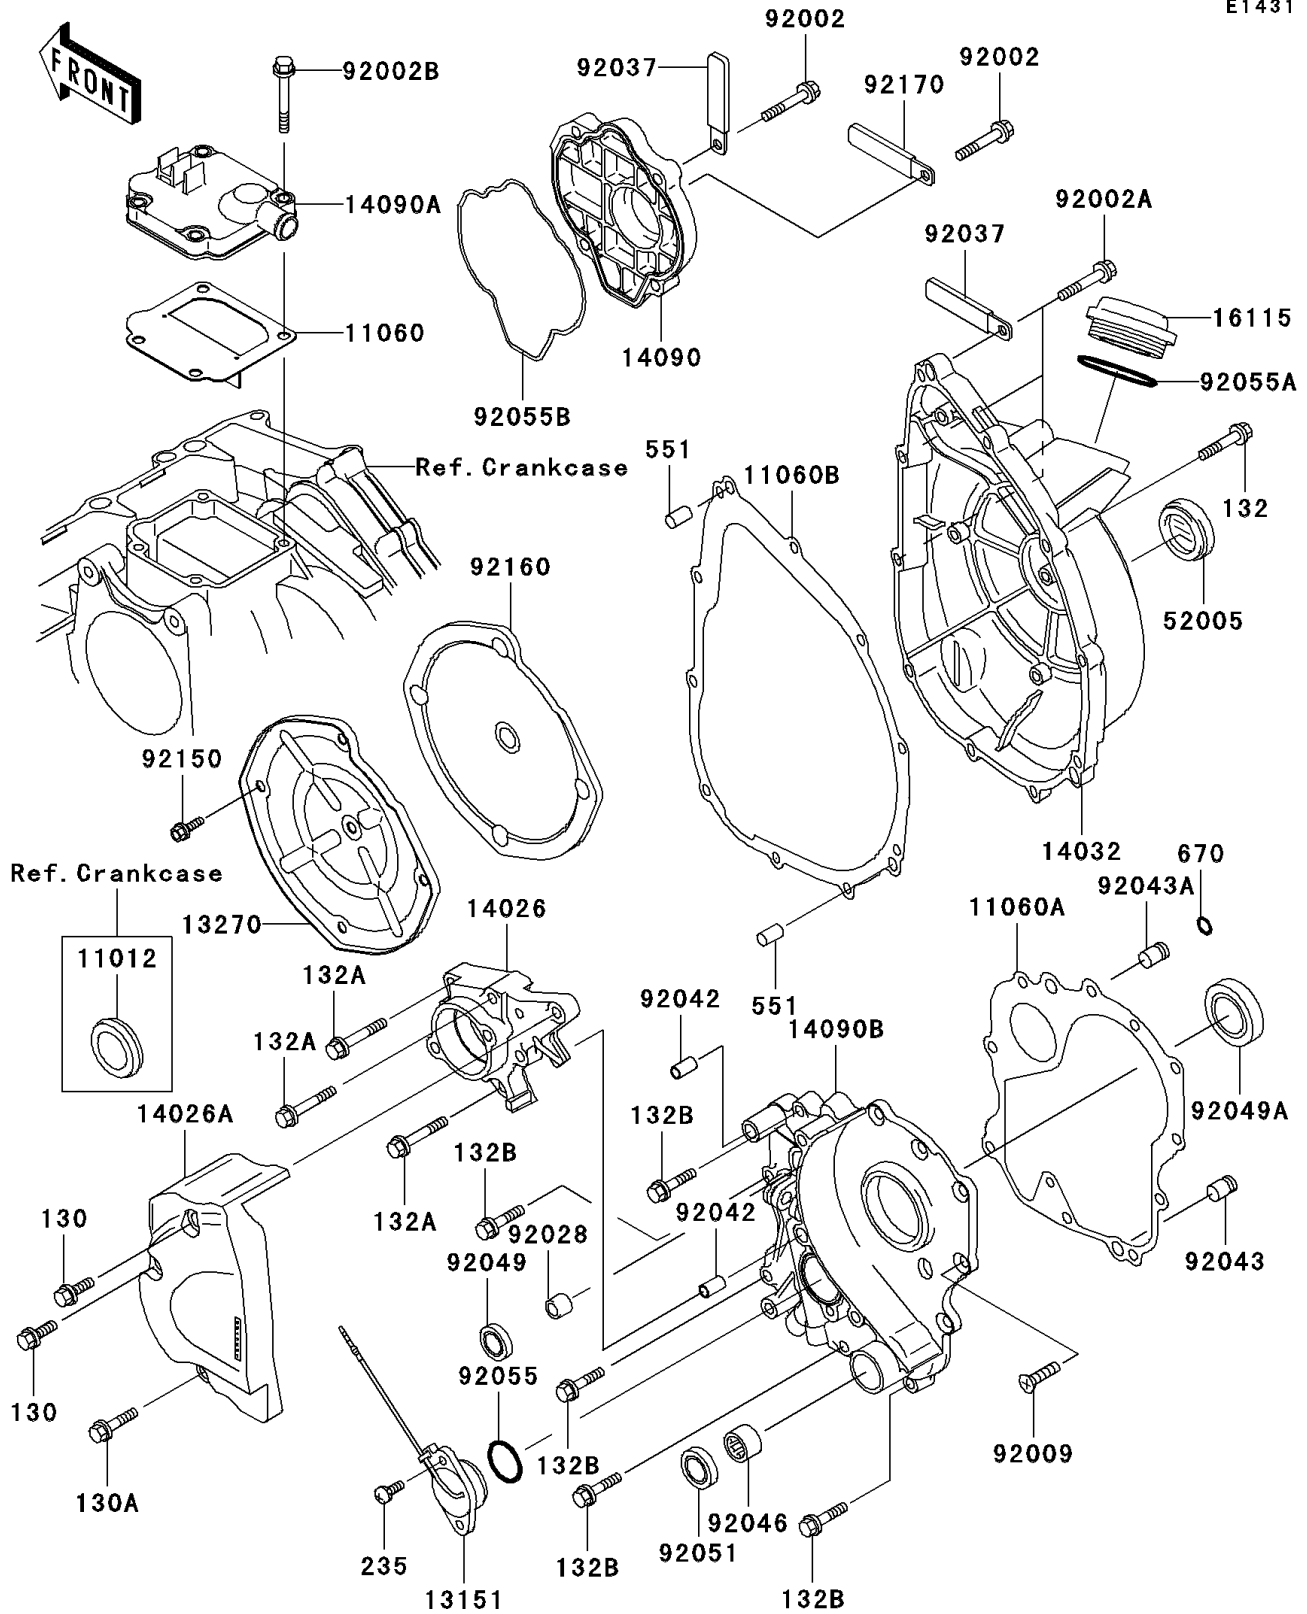

1998 Ninja® ZX™-7R PARTS DIAGRAM

Engine Cover(s)

E1431

1998 Ninja® ZX™-7R PARTS LIST

Engine Cover(s)

ITEM NAME	PART NUMBER	QUANTITY
BOLT-FLANGED,6X16,BLACK (Ref # 130)	130J0616	1
BOLT-FLANGED,6X25 (Ref # 130A)	130J0625	1
BOLT-FLANGED-SMALL (Ref # 132)	132J0625	1
BOLT-FLANGED-SMALL (Ref # 132A)	132J0635	1
BOLT-FLANGED-SMALL (Ref # 132B)	132Y0625	1
SCREW-PAN-WP-CROS (Ref # 235)	235C0516	1
PIN-DOWEL,8X14 (Ref # 551)	551A0814	1
CAP,LH (Ref # 11012)	11012-1770	1
GASKET,BREATHER COVER (Ref # 11060)	11060-1702	1
GASKET,TRANSMISSION COVER (Ref # 11060A)	11060-1703	1
GASKET,CLUTCH COVER (Ref # 11060B)	11060-1704	1
SWITCH-COMP (Ref # 13151)	13151-1081	1
PLATE,CLUTCH COVER (Ref # 13270)	13270-1580	1
COVER-CHAIN,FR (Ref # 14026)	14026-1228	1
COVER-CHAIN,RR (Ref # 14026A)	14026-1229	1
COVER-CLUTCH (Ref # 14032)	14032-1427	1
COVER,PULSING (Ref # 14090)	14090-1630	1
COVER,BREATHER (Ref # 14090A)	14090-1631	1
COVER,TRANSMISSION (Ref # 14090B)	14090-1632	1
CAP-OIL FILLER (Ref # 16115)	16115-1064	1
GAUGE,OIL LEVEL (Ref # 52005)	52005-1057	1
BOLT,6X20 (Ref # 92002)	92002-1343	1
BOLT,6X30 (Ref # 92002A)	92002-1534	1
BOLT,6X25 (Ref # 92002B)	92002-1582	1
SCREW,6X16 (Ref # 92009)	92009-1360	1
BUSHING,8X12X10 (Ref # 92028)	92028-1750	1
CLAMP,WIRING HARNESS (Ref # 92037)	92037-1877	1
PIN,DOWEL,6.3X8X14 (Ref # 92042)	92042-007	1
PIN,6.2X8X14 (Ref # 92043)	92043-1263	1

1998 Ninja® ZX™-7R PARTS LIST

Engine Cover(s)

ITEM NAME	PART NUMBER	QUANTITY
PIN (Ref # 92043A)	92043-1456	1
BEARING-NEEDLE,HK1312 (Ref # 92046)	92046-1148	1
SEAL-OIL,SD-8187 (Ref # 92049)	92049-1017	1
SEAL-OIL,TC32488 (Ref # 92049A)	92049-1361	1
SEAL-OIL,TB13225.5 (Ref # 92051)	92051-005	1
RING-O (Ref # 92055)	92055-091	1
RING-O,38MM (Ref # 92055A)	92055-1295	1
RING-O,PULSING COVER (Ref # 92055B)	92055-1543	1
BOLT,5X8 (Ref # 92150)	92150-1406	1
DAMPER,CLUTCH COVER (Ref # 92160)	92160-1702	1
CLAMP (Ref # 92170)	92170-1514	1
O RING,5MM (Ref # 670)	670B1505	1