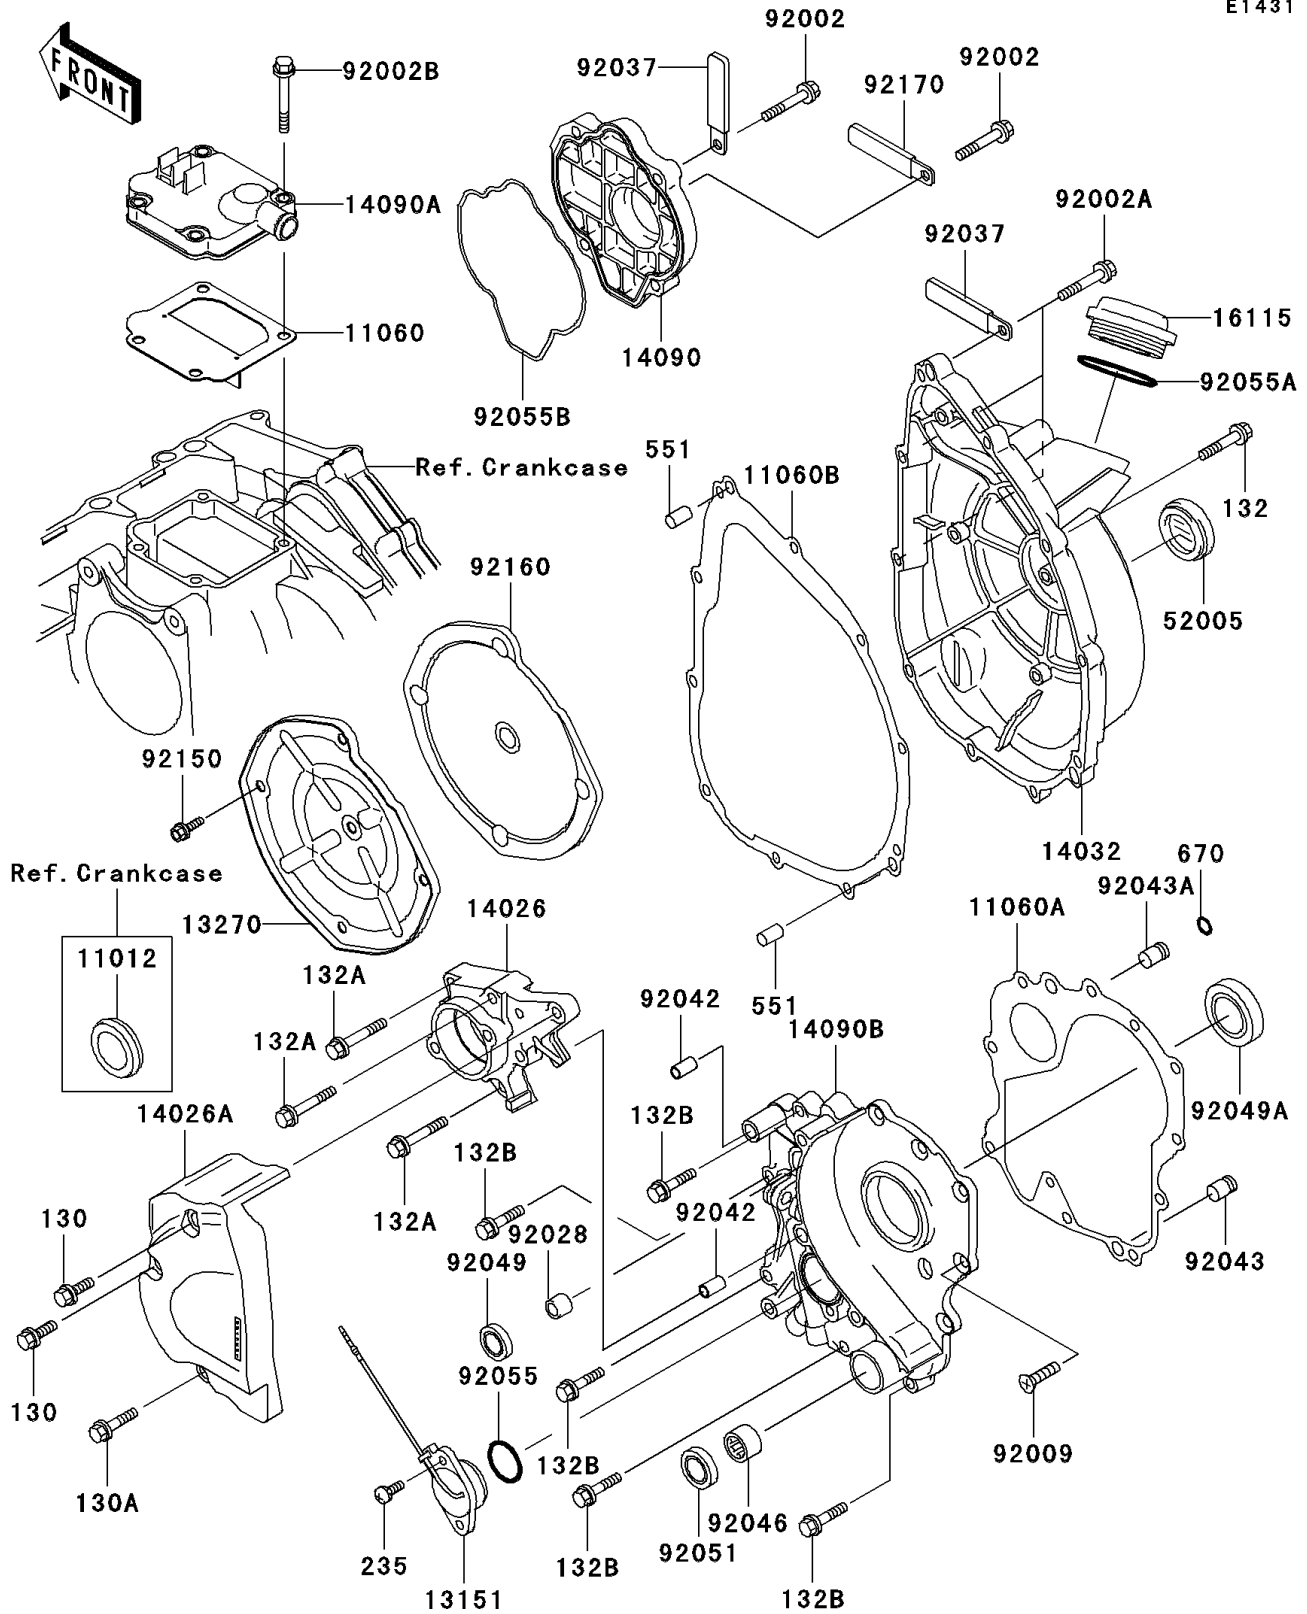

1997 Ninja® ZX™-7R PARTS DIAGRAM

Engine Cover(s)

E1431

1997 Ninja® ZX™-7R PARTS LIST

Engine Cover(s)

ITEM NAME	PART NUMBER	QUANTITY
BOLT-FLANGED,6X16,BLACK (Ref # 130)	130J0616	1
BOLT-FLANGED,6X25 (Ref # 130A)	130J0625	1
BOLT-FLANGED-SMALL (Ref # 132)	132J0625	1
BOLT-FLANGED-SMALL (Ref # 132A)	132J0635	1
BOLT-FLANGED-SMALL (Ref # 132B)	132Y0625	1
SCREW-PAN-WP-CROS (Ref # 235)	235C0516	1
PIN-DOWEL,8X14 (Ref # 551)	551A0814	1
CAP,LH (Ref # 11012)	11012-1770	1
GASKET,BREATHER COVER (Ref # 11060)	11060-1702	1
GASKET,TRANSMISSION COVER (Ref # 11060A)	11060-1703	1
GASKET,CLUTCH COVER (Ref # 11060B)	11060-1704	1
SWITCH-COMP (Ref # 13151)	13151-1081	1
PLATE,CLUTCH COVER (Ref # 13270)	13270-1580	1
COVER-CHAIN,FR (Ref # 14026)	14026-1228	1
COVER-CHAIN,RR (Ref # 14026A)	14026-1229	1
COVER-CLUTCH (Ref # 14032)	14032-1427	1
COVER,PULSING (Ref # 14090)	14090-1630	1
COVER,BREATHER (Ref # 14090A)	14090-1631	1
COVER,TRANSMISSION (Ref # 14090B)	14090-1632	1
CAP-OIL FILLER (Ref # 16115)	16115-1064	1
GAUGE,OIL LEVEL (Ref # 52005)	52005-1057	1
BOLT,6X20 (Ref # 92002)	92002-1343	1
BOLT,6X30 (Ref # 92002A)	92002-1534	1
BOLT,6X25 (Ref # 92002B)	92002-1582	1
SCREW,6X16 (Ref # 92009)	92009-1360	1
BUSHING,8X12X10 (Ref # 92028)	92028-1750	1
CLAMP,WIRING HARNESS (Ref # 92037)	92037-1877	1
PIN,DOWEL,6.3X8X14 (Ref # 92042)	92042-007	1
PIN,6.2X8X14 (Ref # 92043)	92043-1263	1

1997 Ninja® ZX™-7R PARTS LIST

Engine Cover(s)

ITEM NAME	PART NUMBER	QUANTITY
PIN (Ref # 92043A)	92043-1456	1
BEARING-NEEDLE,HK1312 (Ref # 92046)	92046-1148	1
SEAL-OIL,SD-8187 (Ref # 92049)	92049-1017	1
SEAL-OIL,TC32488 (Ref # 92049A)	92049-1361	1
SEAL-OIL,TB13225.5 (Ref # 92051)	92051-005	1
RING-O (Ref # 92055)	92055-091	1
RING-O,38MM (Ref # 92055A)	92055-1295	1
RING-O,PULSING COVER (Ref # 92055B)	92055-1543	1
BOLT,5X8 (Ref # 92150)	92150-1406	1
DAMPER,CLUTCH COVER (Ref # 92160)	92160-1702	1
CLAMP (Ref # 92170)	92170-1514	1
O RING,5MM (Ref # 670)	670B1505	1