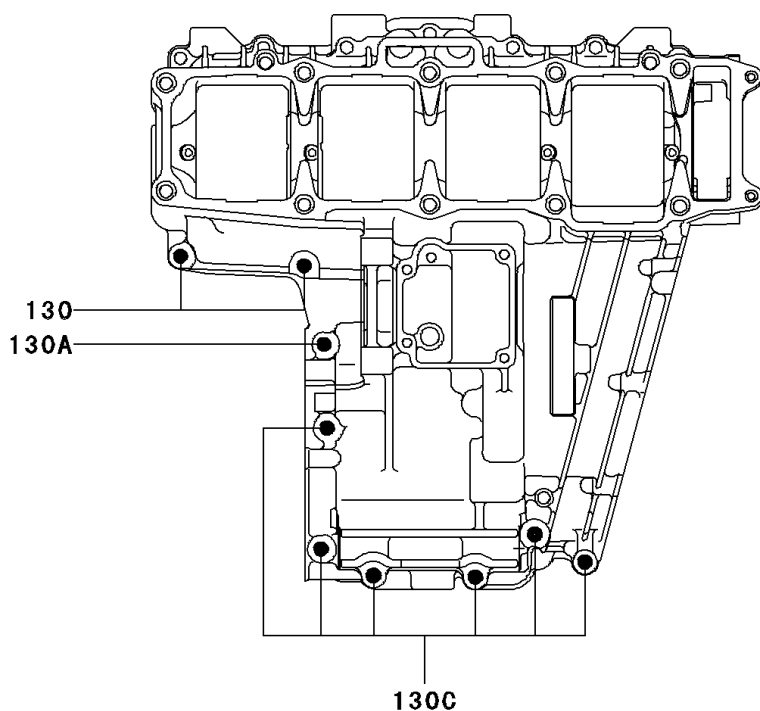

## 1998 Ninja® ZX™-7R PARTS DIAGRAM

Crankcase Bolt Pattern

E1412

Crankcase Upper

Crankcase Lower

## 1998 Ninja® ZX™-7R PARTS LIST

Crankcase Bolt Pattern

ITEM NAME	PART NUMBER	QUANTITY
BOLT-FLANGED (Ref # 130)	130Z0835	1
BOLT-FLANGED (Ref # 130A)	130Z0840	1
BOLT-FLANGED (Ref # 130B)	130Z0845	1
BOLT-FLANGED (Ref # 130C)	130Z0870	1
BOLT,8X115 (Ref # 92150)	92150-1550	1
BOLT,9X95 (Ref # 92150A)	92150-1759	1