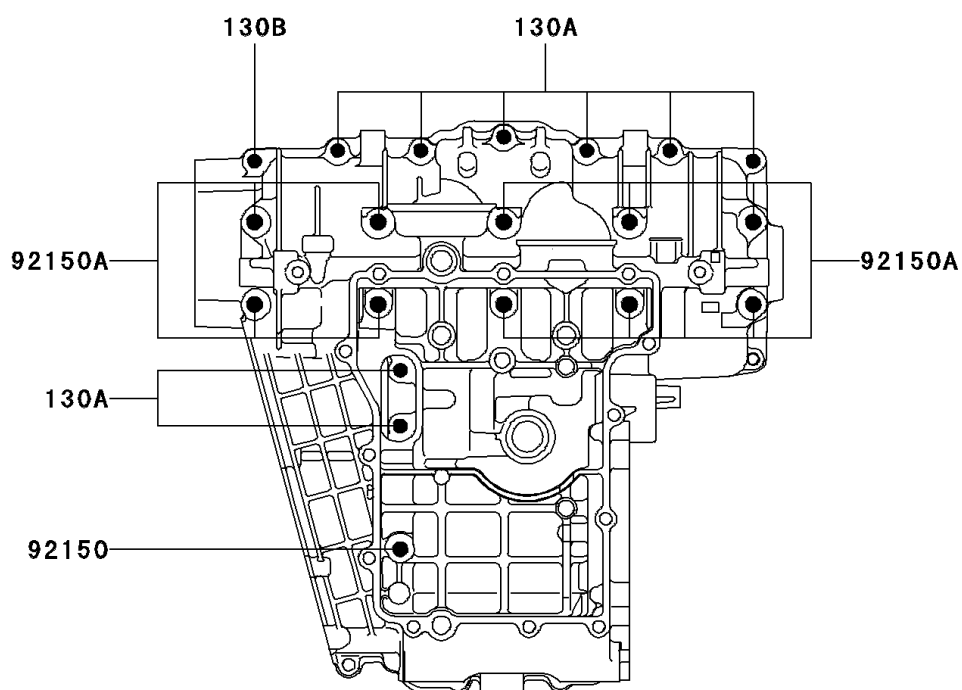

## 1998 Ninja® ZX™-7R PARTS DIAGRAM

Crankcase Bolt Pattern

E1412

Crankcase Upper

Crankcase Lower

## 1998 Ninja® ZX™-7R PARTS LIST

Crankcase Bolt Pattern

ITEM NAME	PART NUMBER	QUANTITY
BOLT-FLANGED (Ref # 130)	130Z0835	1
BOLT-FLANGED (Ref # 130A)	130Z0840	1
BOLT-FLANGED (Ref # 130B)	130Z0845	1
BOLT-FLANGED (Ref # 130C)	130Z0870	1
BOLT,8X115 (Ref # 92150)	92150-1550	1
BOLT,9X95 (Ref # 92150A)	92150-1759	1