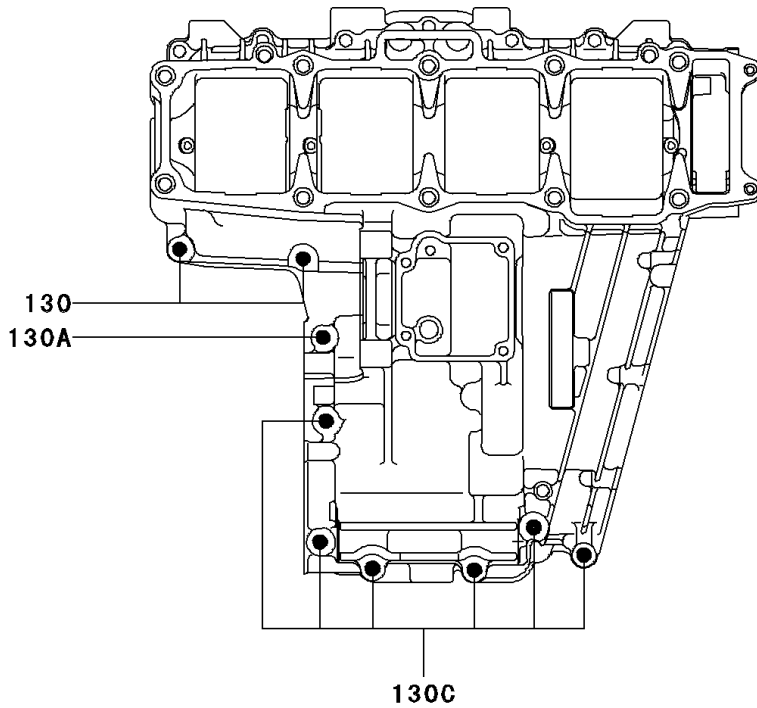

1997 Ninja[®] ZX[™]-7R PARTS DIAGRAM

Crankcase Bolt Pattern

E1412

Crankcase Upper

Crankcase Lower

1997 Ninja® ZX™-7R PARTS LIST

Crankcase Bolt Pattern

ITEM NAME	PART NUMBER	QUANTITY
BOLT-FLANGED (Ref # 130)	130Z0835	2
BOLT-FLANGED (Ref # 130A)	130Z0840	9
BOLT-FLANGED (Ref # 130B)	130Z0845	1
BOLT-FLANGED (Ref # 130C)	130Z0870	6
BOLT,8X115 (Ref # 92150)	92150-1550	1
BOLT,9X95 (Ref # 92150A)	92150-1759	10