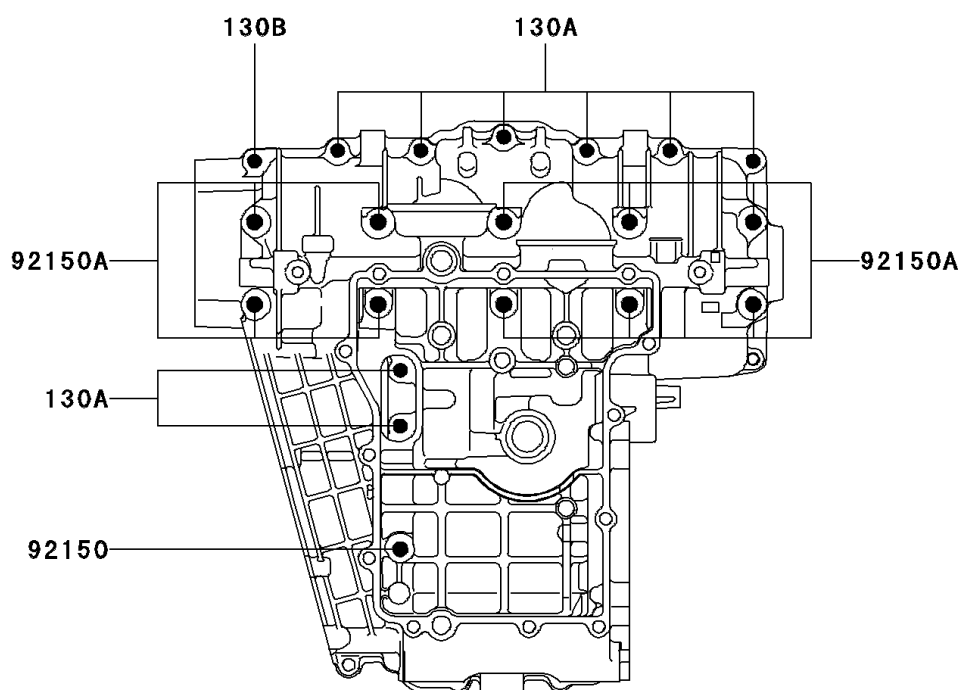

1997 Ninja® ZX™-7R PARTS DIAGRAM

Crankcase Bolt Pattern

E1412

Crankcase Upper

Crankcase Lower

1997 Ninja® ZX™-7R PARTS LIST

Crankcase Bolt Pattern

ITEM NAME	PART NUMBER	QUANTITY
BOLT-FLANGED (Ref # 130)	130Z0835	1
BOLT-FLANGED (Ref # 130A)	130Z0840	1
BOLT-FLANGED (Ref # 130B)	130Z0845	1
BOLT-FLANGED (Ref # 130C)	130Z0870	1
BOLT,8X115 (Ref # 92150)	92150-1550	1
BOLT,9X95 (Ref # 92150A)	92150-1759	1