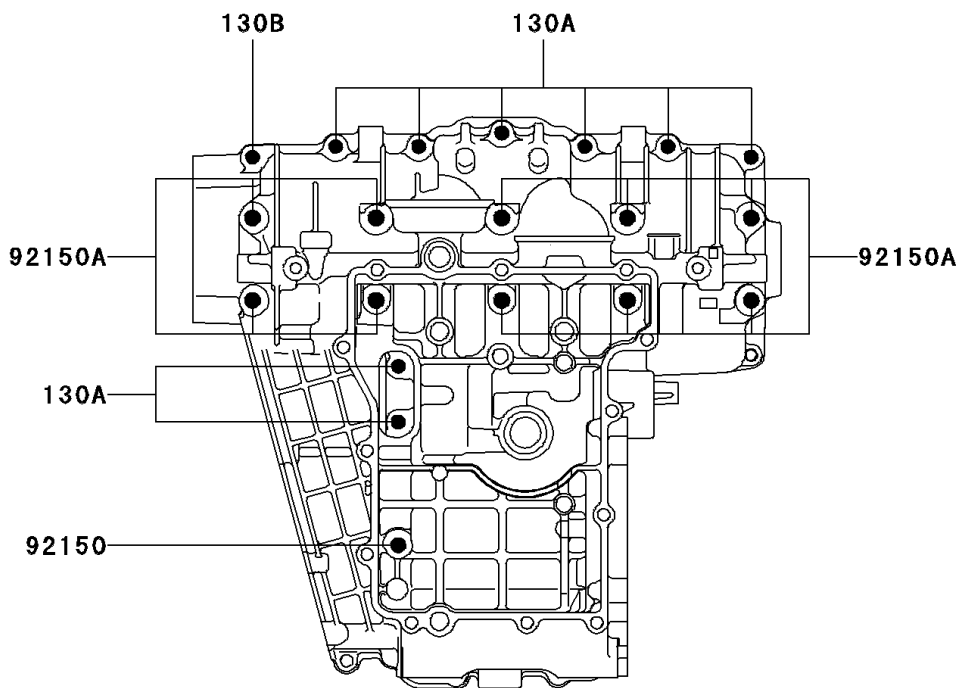

1997 Ninja[®] ZX[™]-7R PARTS DIAGRAM

Crankcase Bolt Pattern

E1412

Crankcase Upper

Crankcase Lower

1997 Ninja® ZX™-7R PARTS LIST

Crankcase Bolt Pattern

ITEM NAME	PART NUMBER	QUANTITY
BOLT-FLANGED (Ref # 130)	130Z0835	2
BOLT-FLANGED (Ref # 130A)	130Z0840	9
BOLT-FLANGED (Ref # 130B)	130Z0845	1
BOLT-FLANGED (Ref # 130C)	130Z0870	6
BOLT,8X115 (Ref # 92150)	92150-1550	1
BOLT,9X95 (Ref # 92150A)	92150-1759	10