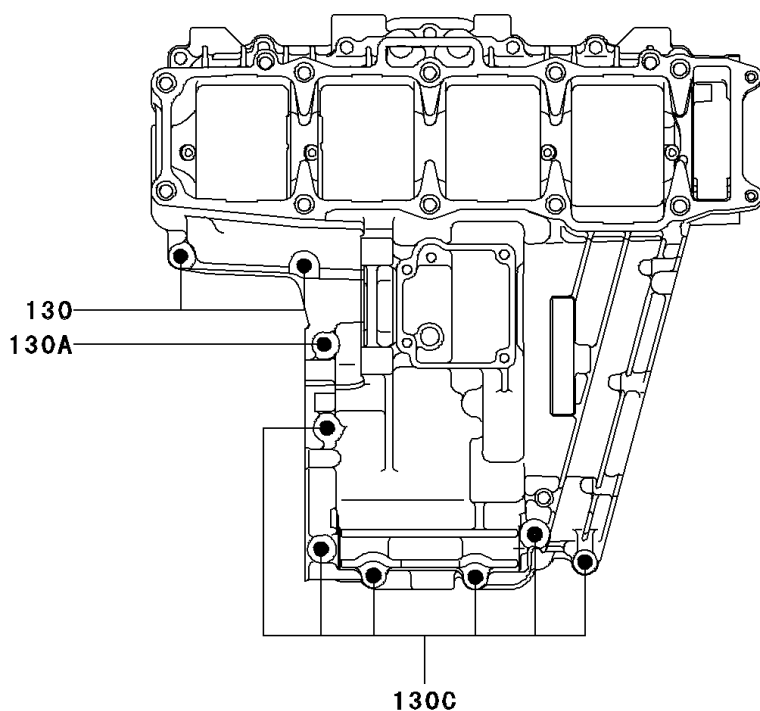

1997 Ninja® ZX™-7R PARTS DIAGRAM

Crankcase Bolt Pattern

E1412

Crankcase Upper

Crankcase Lower

1997 Ninja® ZX™-7R PARTS LIST

Crankcase Bolt Pattern

ITEM NAME	PART NUMBER	QUANTITY
BOLT-FLANGED (Ref # 130)	130Z0835	1
BOLT-FLANGED (Ref # 130A)	130Z0840	1
BOLT-FLANGED (Ref # 130B)	130Z0845	1
BOLT-FLANGED (Ref # 130C)	130Z0870	1
BOLT,8X115 (Ref # 92150)	92150-1550	1
BOLT,9X95 (Ref # 92150A)	92150-1759	1