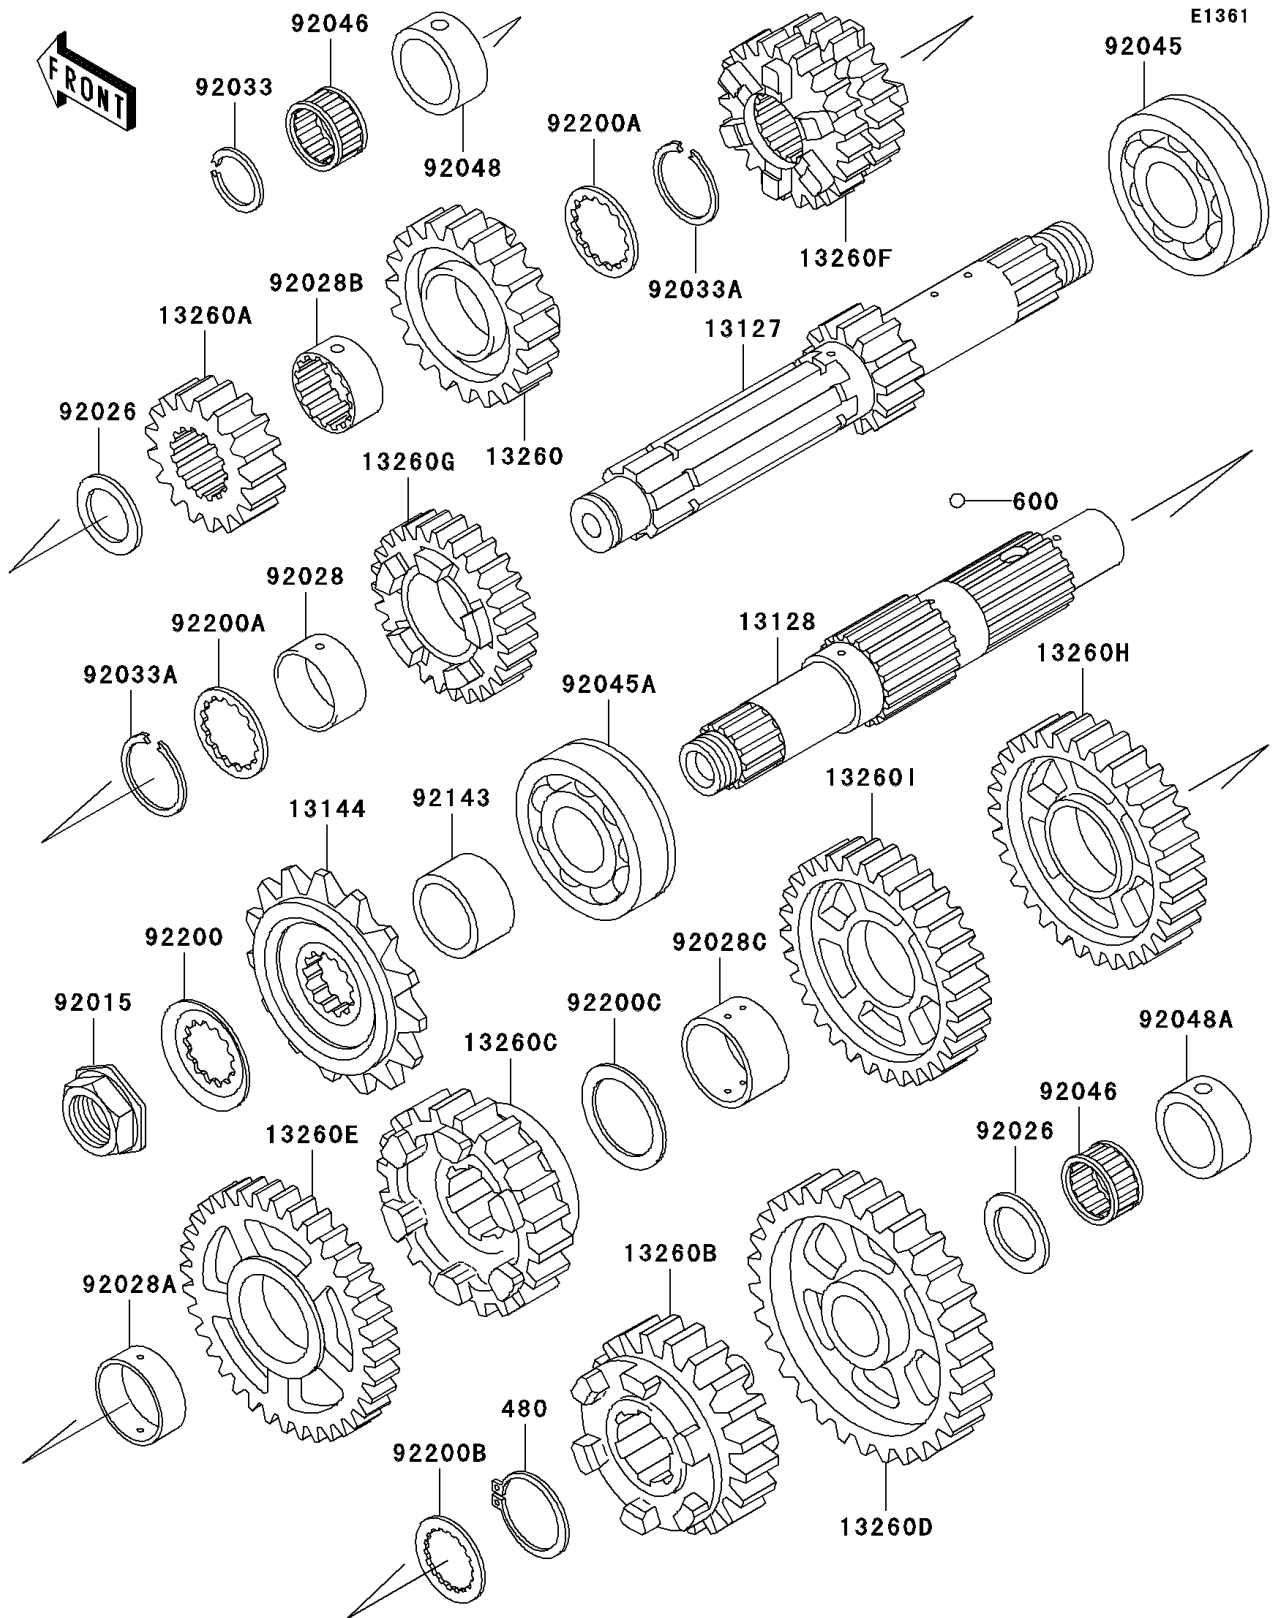

1997 Ninja® ZX™-7R PARTS DIAGRAM

Transmission

1997 Ninja® ZX™-7R PARTS LIST

Transmission

ITEM NAME	PART NUMBER	QUANTITY
CIRCLIP (Ref # 480)	480J2900	1
BALL-STEEL,5/32" (Ref # 600)	600A0500	1
SHAFT-TRANSMISSION INPUT (Ref # 13127)	13127-1244	1
SHAFT-TRANSMISSION OUTPUT (Ref # 13128)	13128-1208	1
SPROCKET-OUTPUT,16T (Ref # 13144)	13144-1256	1
GEAR,INPUT TOP,29T (Ref # 13260)	13260-1401	1
GEAR,INPUT 2ND,18T (Ref # 13260A)	13260-1526	1
GEAR,OUTPUT 5TH,33T (Ref # 13260B)	13260-1528	1
GEAR,OUTPUT TOP,32T (Ref # 13260C)	13260-1529	1
GEAR,OUTPUT LOW,40T (Ref # 13260D)	13260-1538	1
GEAR,OUTPUT 2ND,36T (Ref # 13260E)	13260-1539	1
GEAR,INPUT 3RD&4TH,21T&23T (Ref # 13260F)	13260-1608	1
GEAR,INPUT 5TH,27T (Ref # 13260G)	13260-1609	1
GEAR,OUTPUT 3RD,34T (Ref # 13260H)	13260-1612	1
GEAR,OUTPUT 4TH,32T (Ref # 13260I)	13260-1613	1
NUT,20MM (Ref # 92015)	92015-1963	1
SPACER,22X35.5X2.1 (Ref # 92026)	92026-1224	1
BUSHING,INPUT 5TH GEAR (Ref # 92028)	92028-1449	1
BUSHING,OUTPUT GEAR,2ND (Ref # 92028A)	92028-1707	1
BUSHING,INPUT TOP GEAR (Ref # 92028B)	92028-1752	1
BUSHING,OUTPUT,3RD&4TH (Ref # 92028C)	92028-1753	1
RING-SNAP,20X25.5X1.2 (Ref # 92033)	92033-025	1
RING-SNAP,T=1.2 (Ref # 92033A)	92033-1037	1
BEARING-BALL,6305N2SH2 (Ref # 92045)	92045-1224	1
BEARING-BALL,5305X (Ref # 92045A)	92045-1323	1
BEARING-NEEDLE,FWF-223014 (Ref # 92046)	92046-031	1
RACE,INPUT SHAFT (Ref # 92048)	92048-1066	1
RACE,ORZ30X38X17PX1 (Ref # 92048A)	92048-1067	1
COLLAR,ENGINE SPROCKET (Ref # 92143)	92143-1788	1

1997 Ninja® ZX™-7R PARTS LIST

Transmission

ITEM NAME	PART NUMBER	QUANTITY
WASHER (Ref # 92200)	92200-1065	1
WASHER,T=1.5 (Ref # 92200A)	92200-1240	1
WASHER,TOOTHED,28X30X2 (Ref # 92200B)	92200-1277	1
WASHER,29.9X40X1.5 (Ref # 92200C)	92200-1278	1